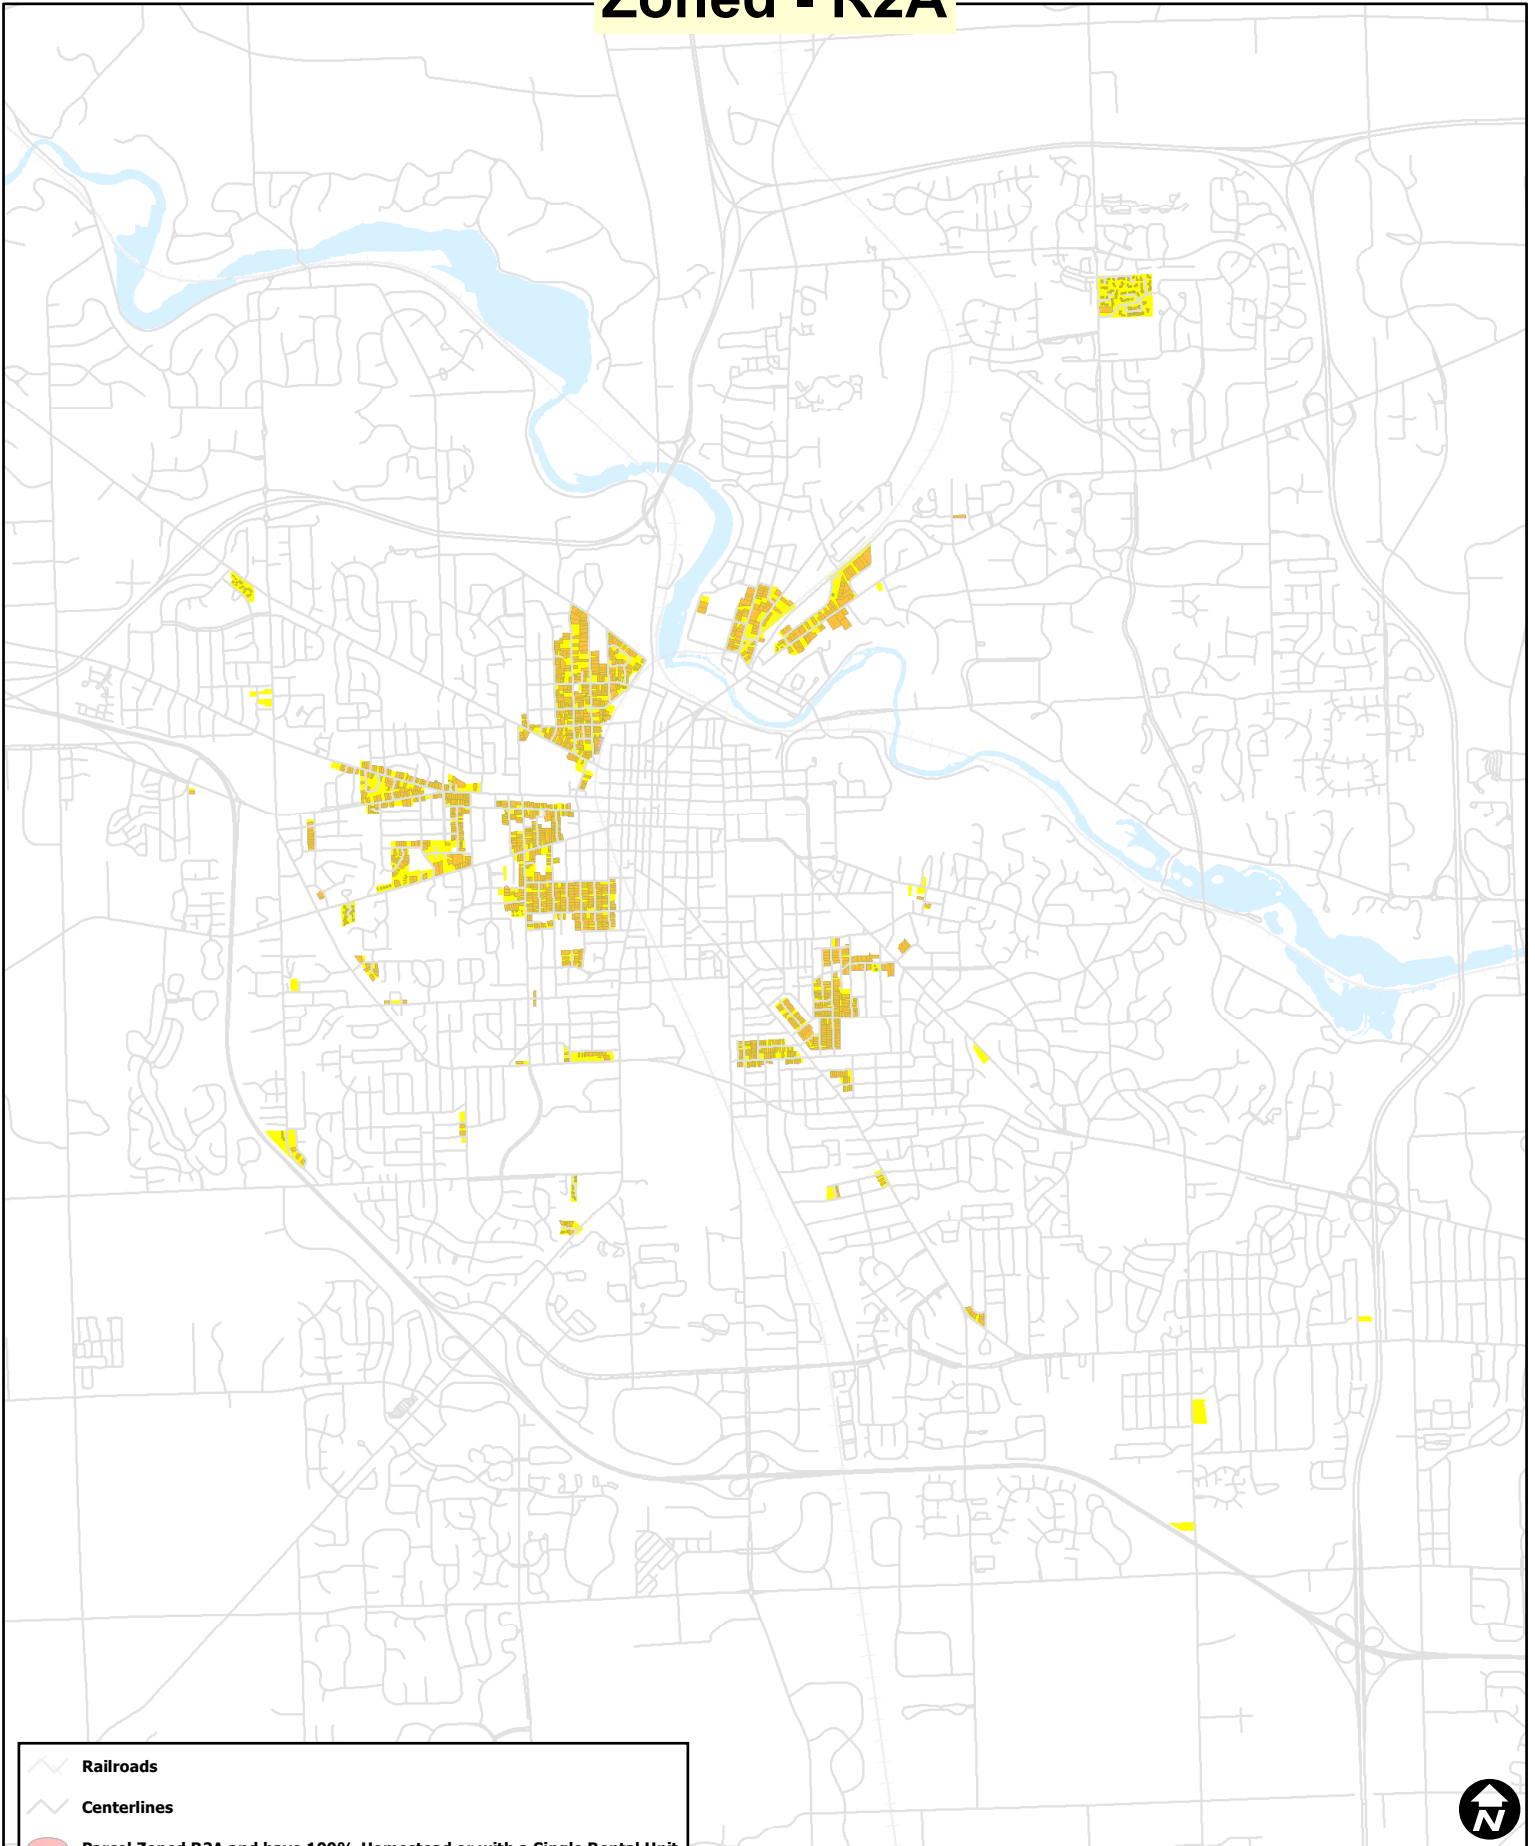

# Zoned - R2A

-  Railroads
-  Centerlines
-  Parcel Zoned R2A and have 100% Homestead or with a Single Rental Unit
-  Areas Zoned R2A
-  Huron River

Map date 9/24/2021  
Any aerial imagery is circa 2020 unless otherwise noted  
Terms of use: [www.a2gov.org/terms](http://www.a2gov.org/terms)