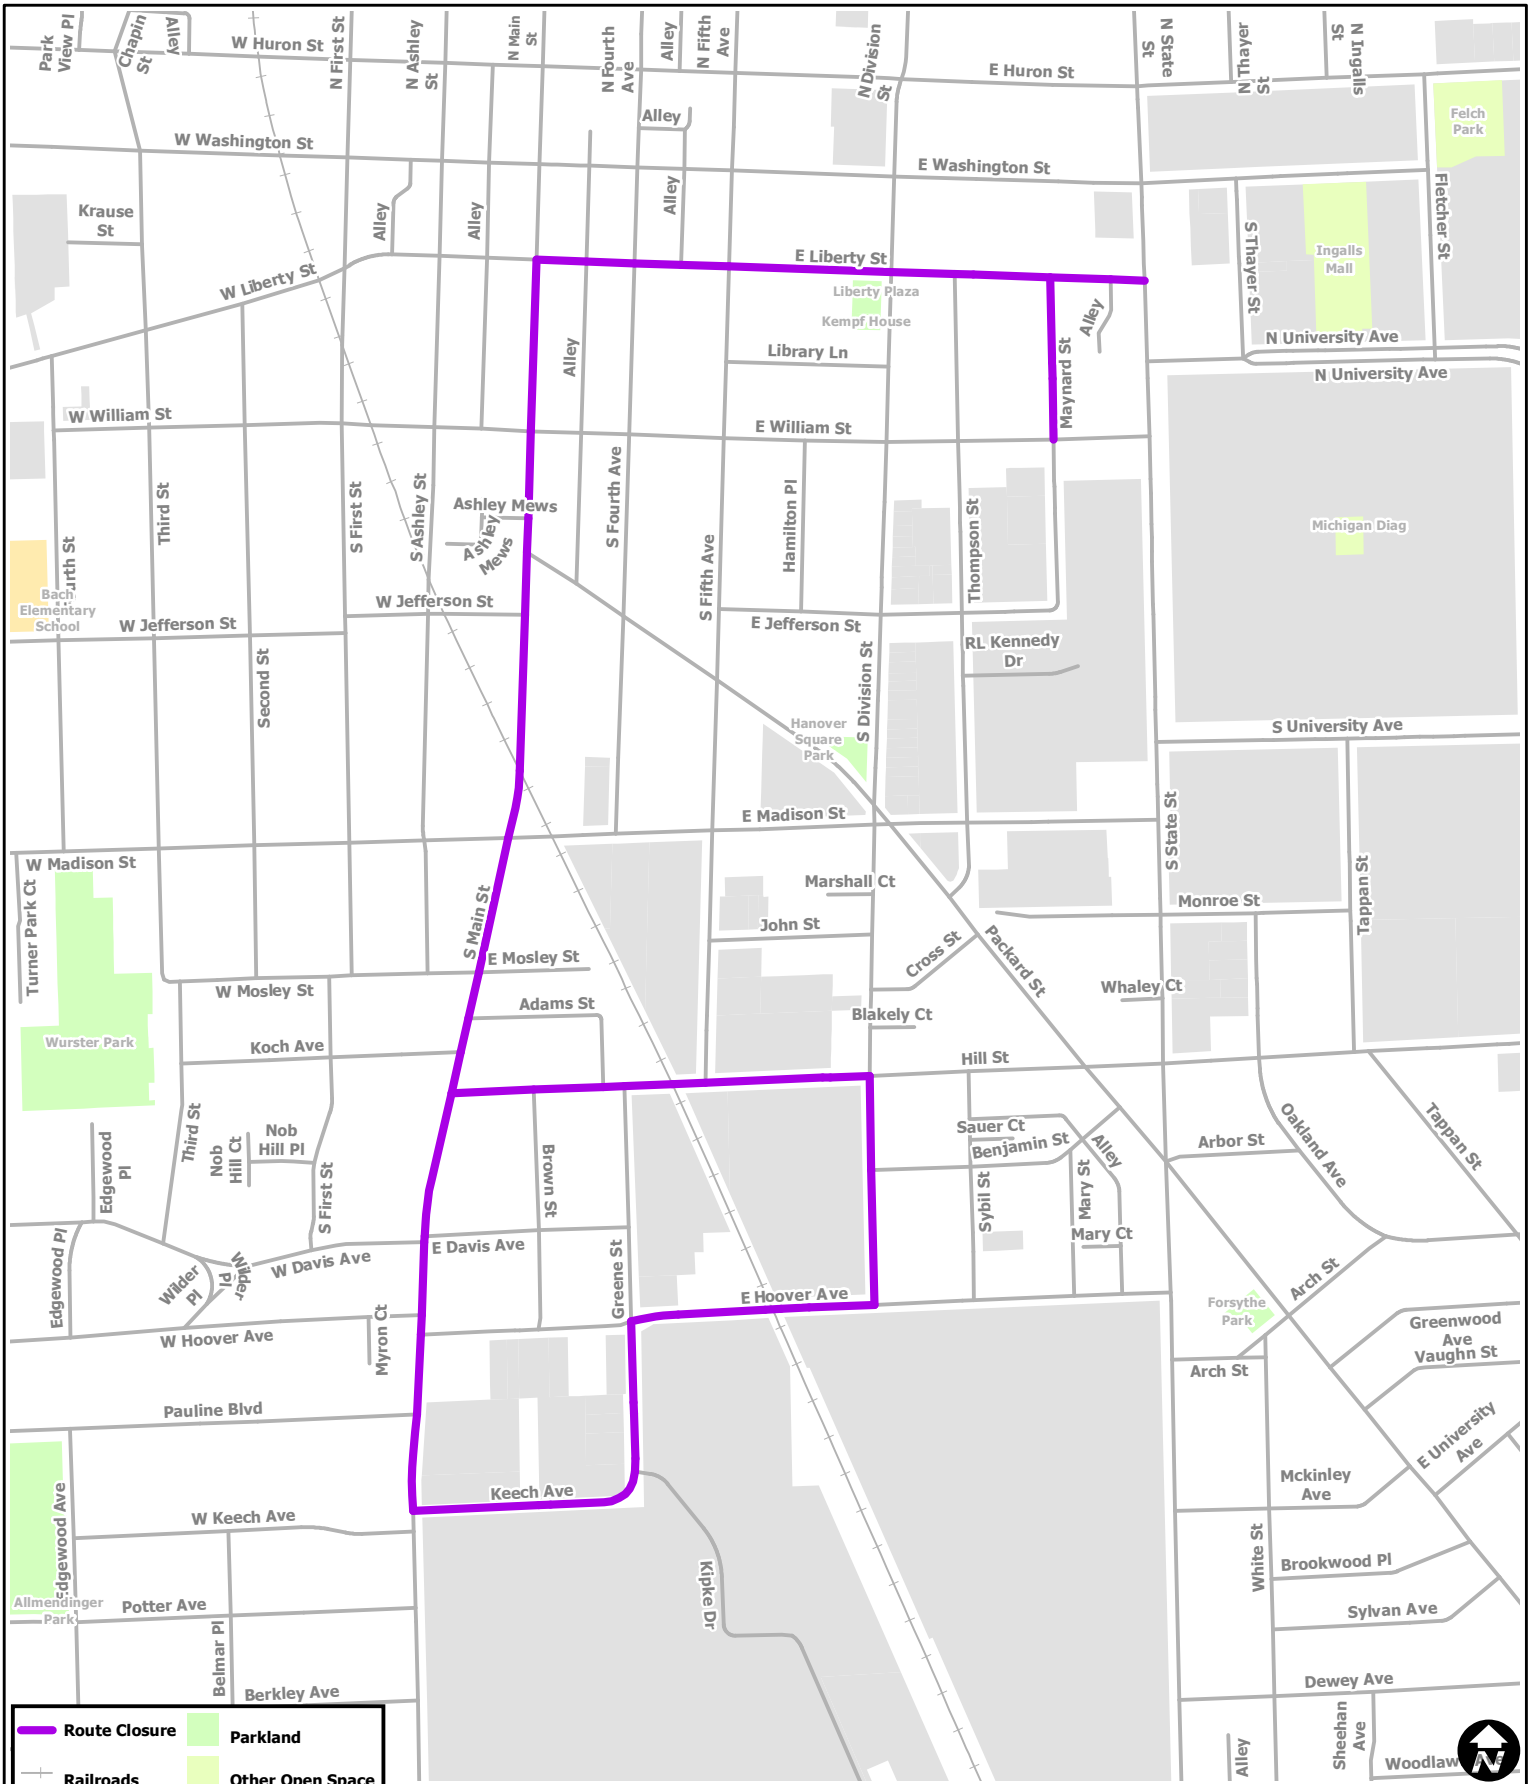

# Time to Teal

	Route Closure		Parkland
	Railroads		Other Open Space
	Streets		AAPS Schools
			University Land
			Huron River

Any aerial imagery is circa 2018 unless otherwise noted  
 Terms of use: [www.a2gov.org/terms](http://www.a2gov.org/terms)