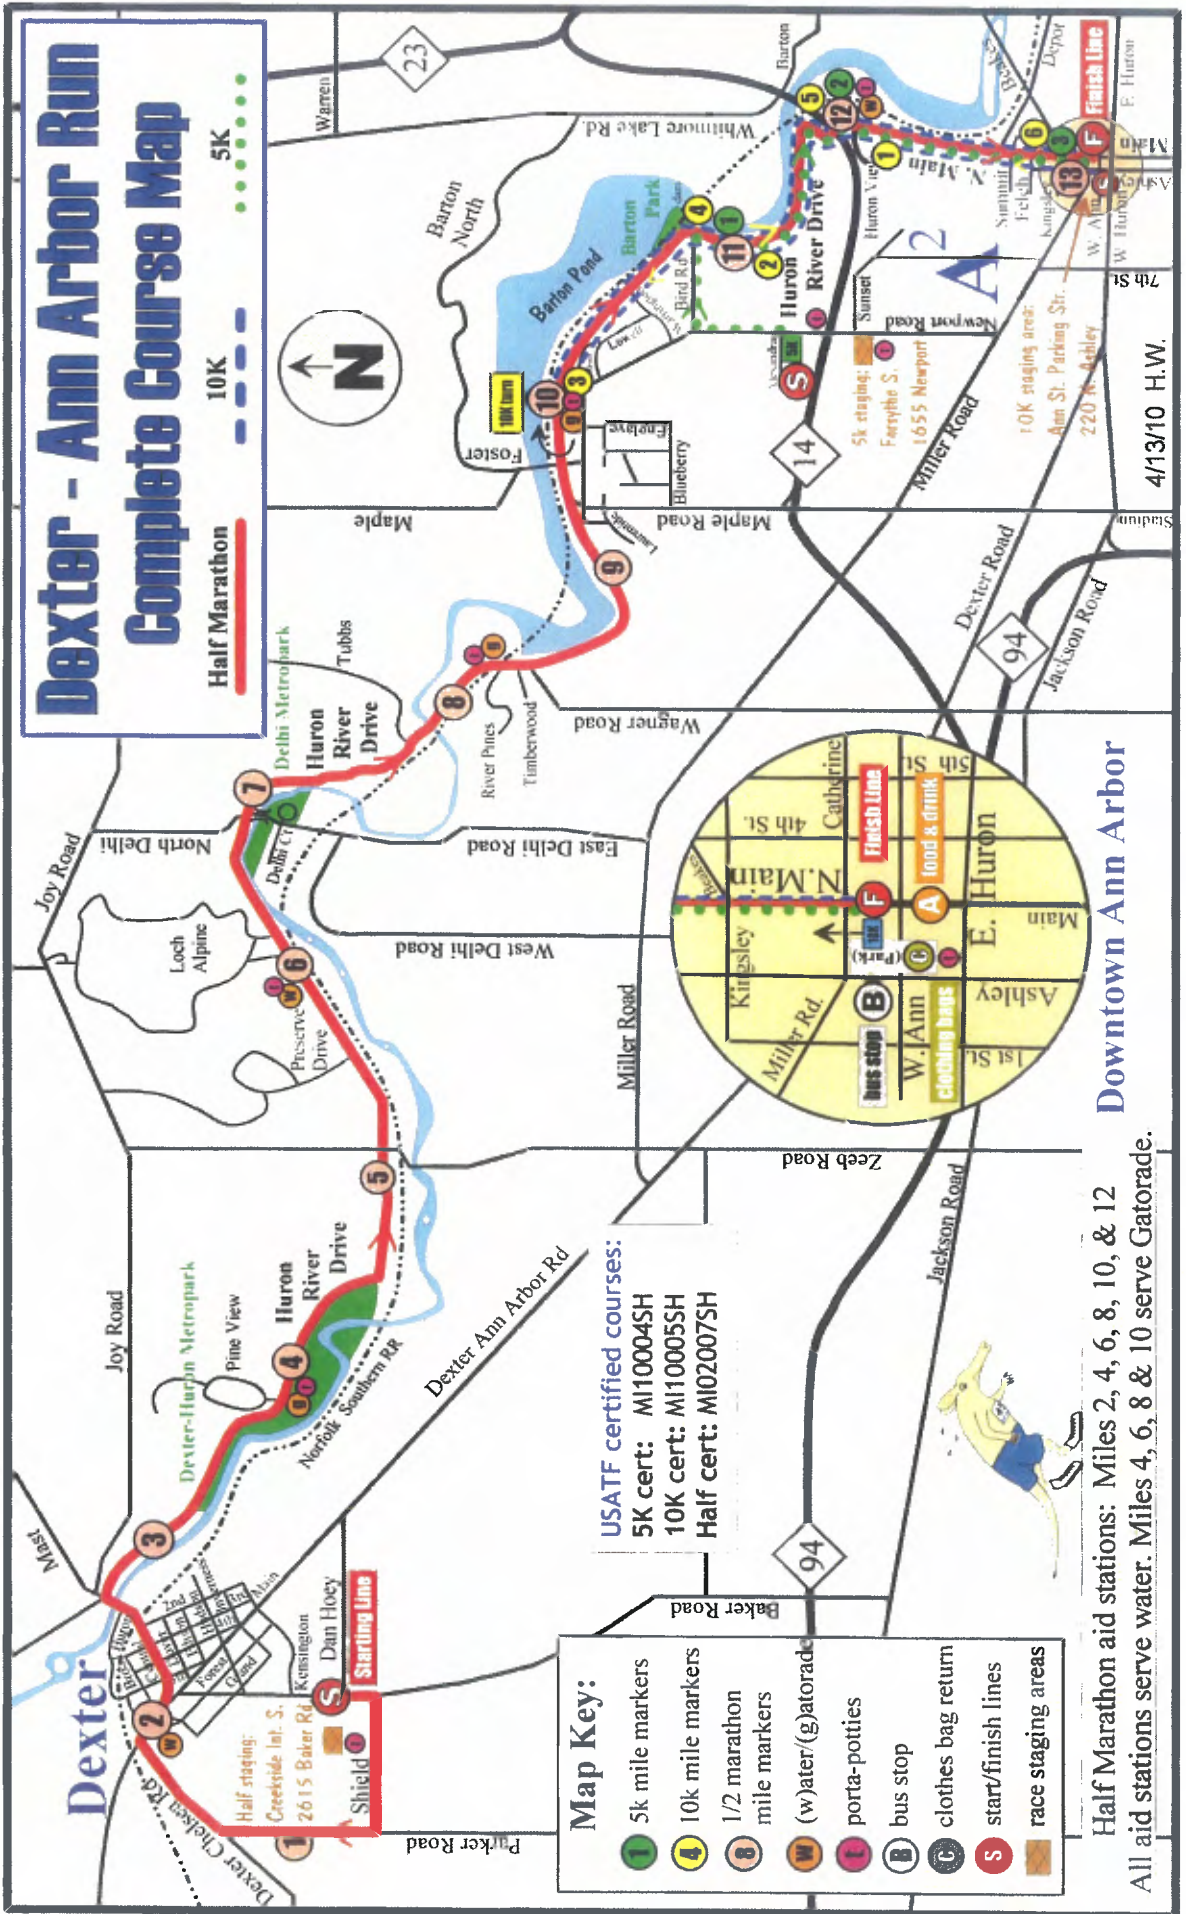

Dexter - Ann Arbor Run

5k & 10k Course Maps

with 1/2 Marathon mile marks

- Map Key:**
- 1 5k mile markers
 - 4 10k mile markers
 - 8 1/2 marathon mile markers
 - (w)ater/(g)atorade
 - (t) porta-potties
 - (B) bus stop
 - (c) clothes bag return
 - (S) start/finish lines

USATF certified courses:
 5K cert: M110004SH
 10K cert: M110005SH

Aid Stations: 5k - mile 2; 10k - mile 1, mile 3, mile 5
 All aid stations serve water. 10K mile 3 serves Gatorade.

E. Huron
 10K staging area:
 Ann St. Parking Str.
 220 N. Ashley
 4/13/10 H.W.

Dexter - Ann Arbor Run Complete Course Map

Half Marathon
10K
5K

USATF certified courses:
5K cert: M10004SH
10K cert: M10005SH
Half cert: M102007SH

- Map Key:**
- 1 5k mile markers
 - 4 10k mile markers
 - 8 1/2 marathon mile markers
 - (W) water/(g)atorade
 - (P) porta-potties
 - (B) bus stop
 - (C) clothes bag return
 - (S) start/finish lines
 - race staging areas

Downtown Ann Arbor

Half Marathon aid stations: Miles 2, 4, 6, 8, 10, & 12
All aid stations serve water. Miles 4, 6, 8 & 10 serve Gatorade.

4/13/10 H.W.