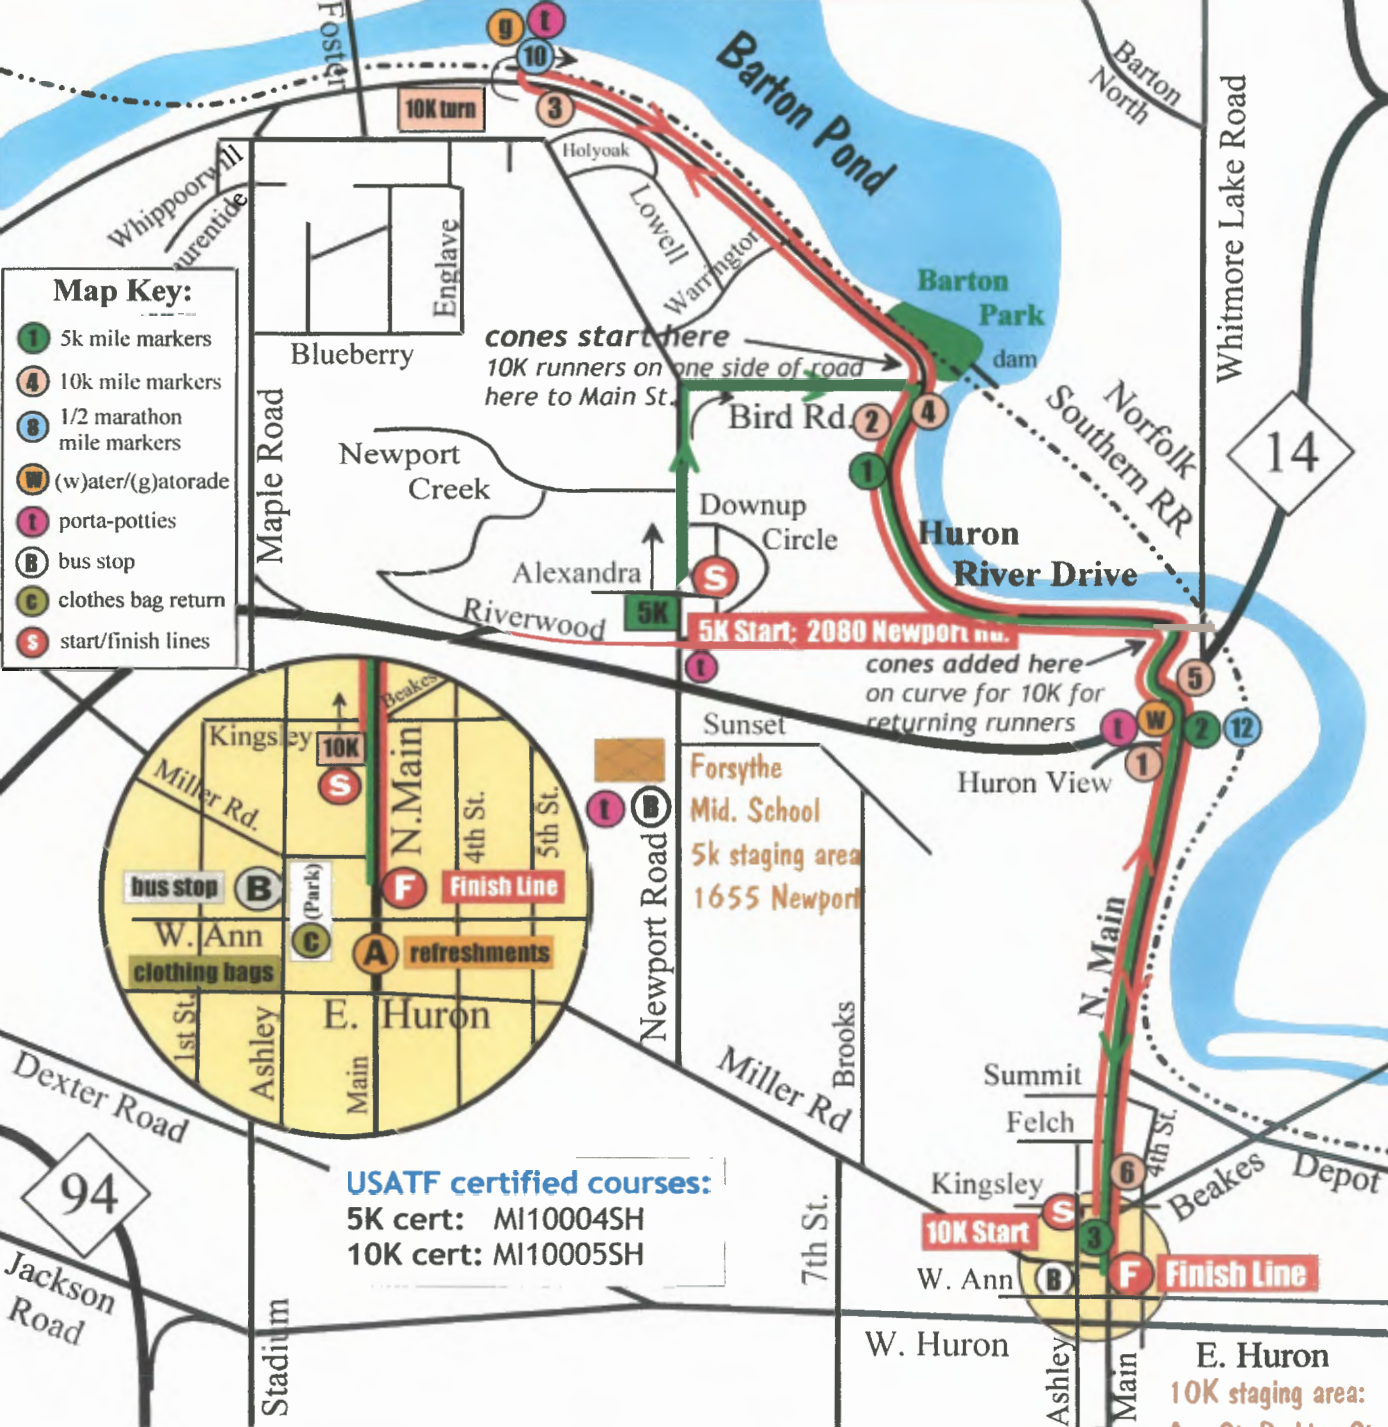

Dexter - Ann Arbor Run

5k & 10k Course Maps

with 1/2 Marathon mile marks

- Map Key:**
- 1 5k mile markers
 - 4 10k mile markers
 - 8 1/2 marathon mile markers
 - (w)ater/(g)atorade
 - (t) porta-potties
 - (B) bus stop
 - (c) clothes bag return
 - (S) start/finish lines

USATF certified courses:
 5K cert: M110004SH
 10K cert: M110005SH

Aid Stations: 5k - mile 2; 10k - mile 1, mile 3, mile 5
 All aid stations serve water. 10K mile 3 serves Gatorade.

E. Huron
 10K staging area:
 Ann St. Parking Str.
 220 N. Ashley
 4/13/10 H.W.

Dexter - Ann Arbor Run Complete Course Map

Half Marathon
10K
5K

USATF certified courses:
5K cert: M10004SH
10K cert: M10005SH
Half cert: M102007SH

- Map Key:**
- 1 5k mile markers
 - 4 10k mile markers
 - 8 1/2 marathon mile markers
 - (W) water/(g)atorade
 - (P) porta-potties
 - (B) bus stop
 - (C) clothes bag return
 - (S) start/finish lines
 - race staging areas

Downtown Ann Arbor

Half Marathon aid stations: Miles 2, 4, 6, 8, 10, & 12
All aid stations serve water. Miles 4, 6, 8 & 10 serve Gatorade.

4/13/10 H.W.