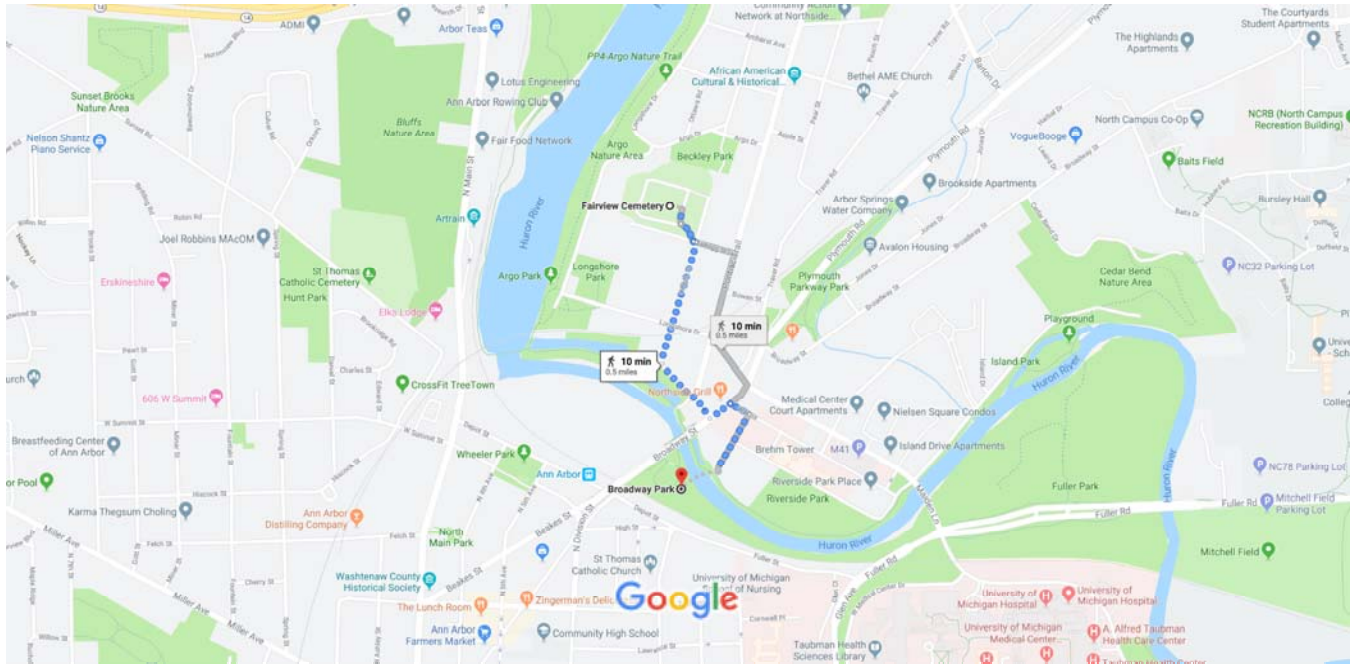

Fairview Cemetery to Broadway Park

Walk 0.5 mile, 10 min

Map data ©2019 Google 500 ft