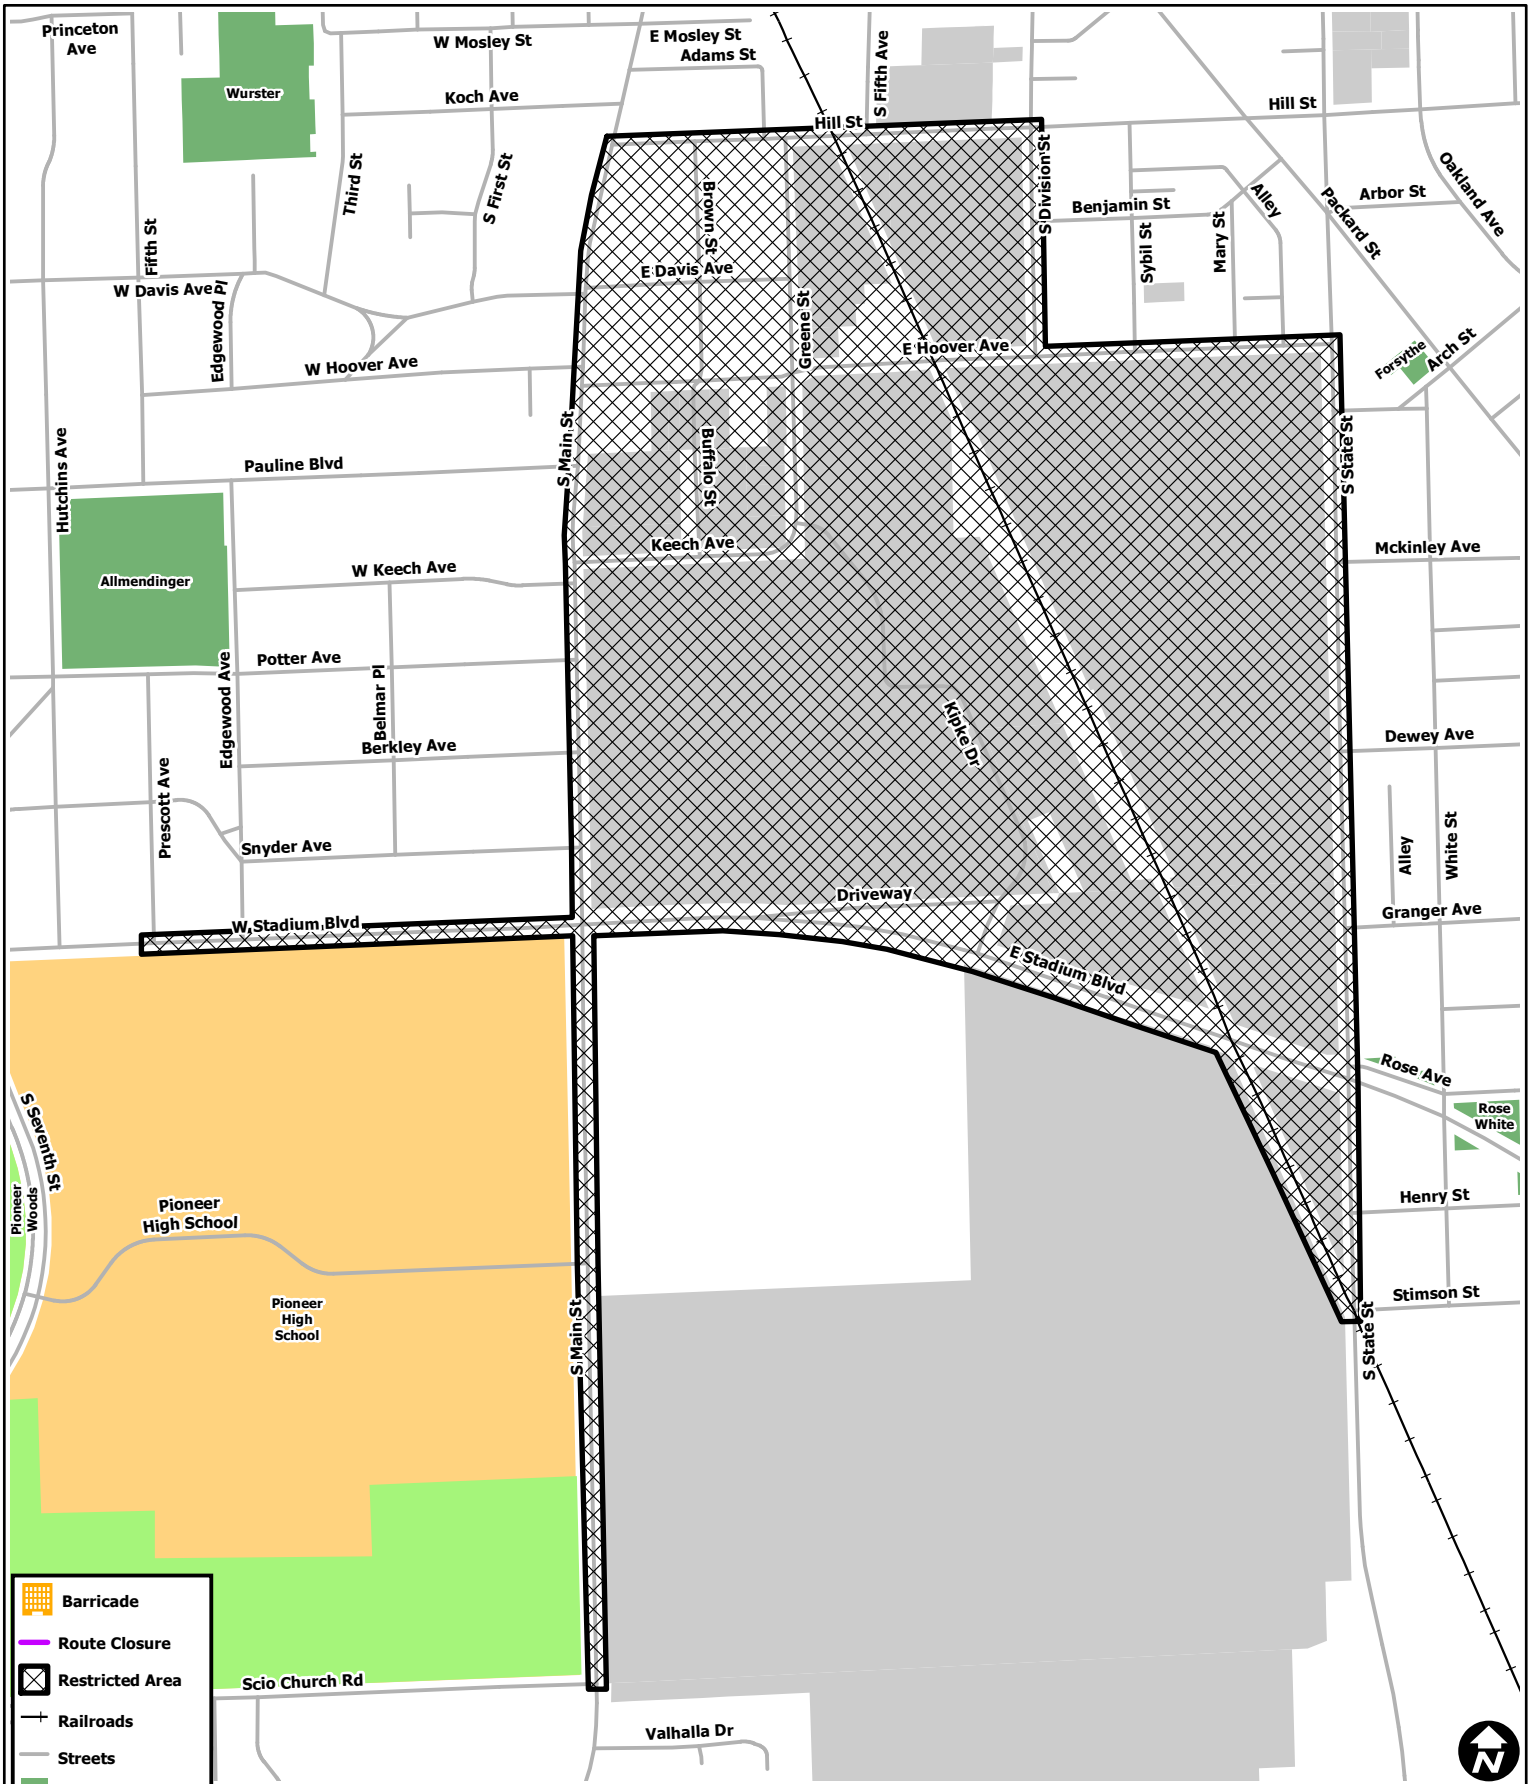

Champions Cup Soccer Game Restricted Permit Area

- Barricade
- Route Closure
- Restricted Area
- Railroads
- Streets
- Parks
- Other Open Space
- Schools
- University Land

City of Ann Arbor Map Disclaimer:

Map Created: 6/23/2014