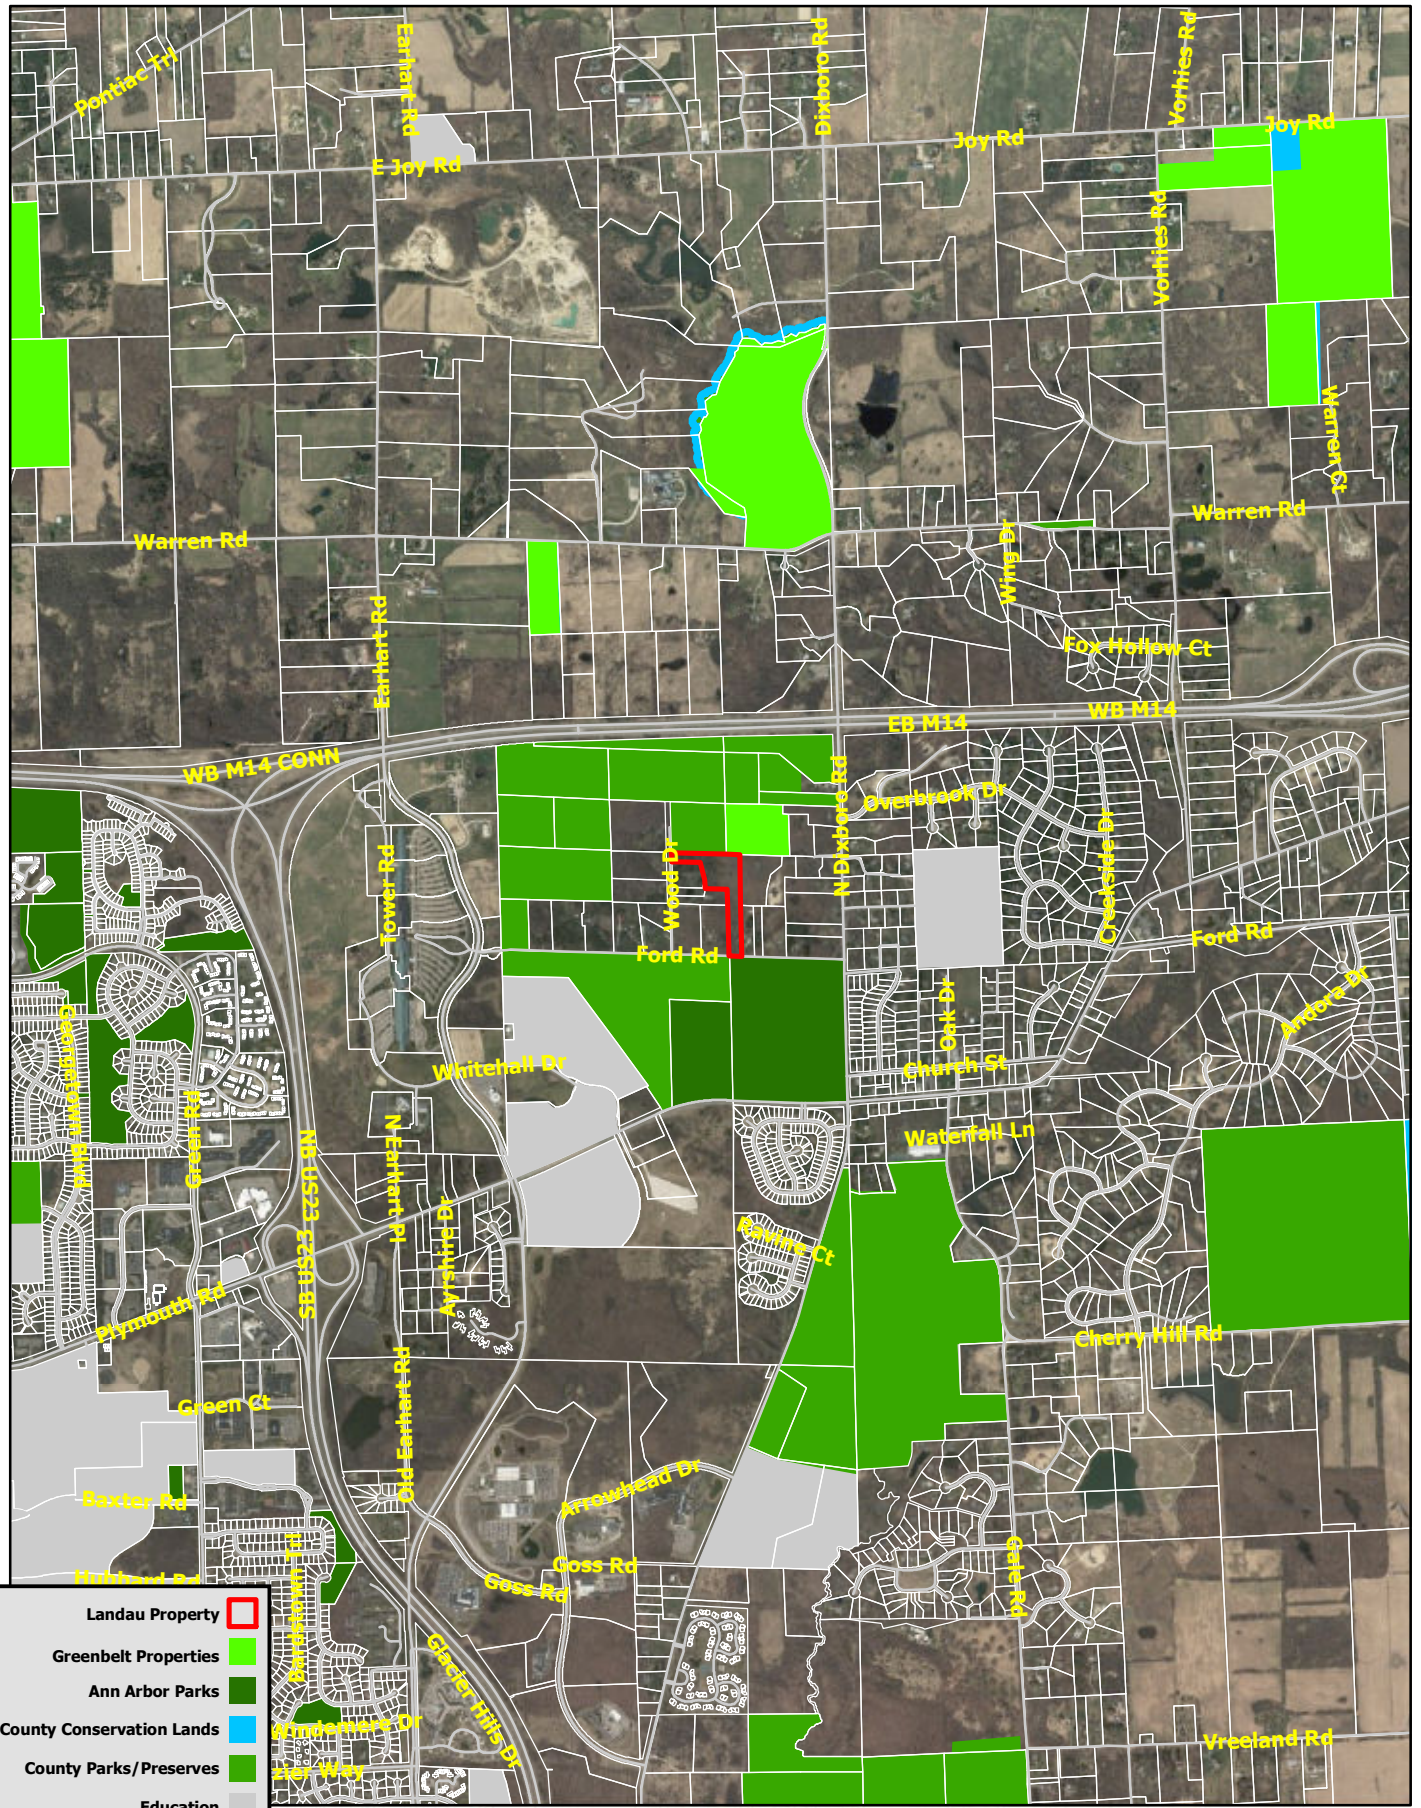

# Owner: Richard Landau

Landau Property	
Greenbelt Properties	
Ann Arbor Parks	
County Conservation Lands	
County Parks/Preserves	
Education	
Parcels	