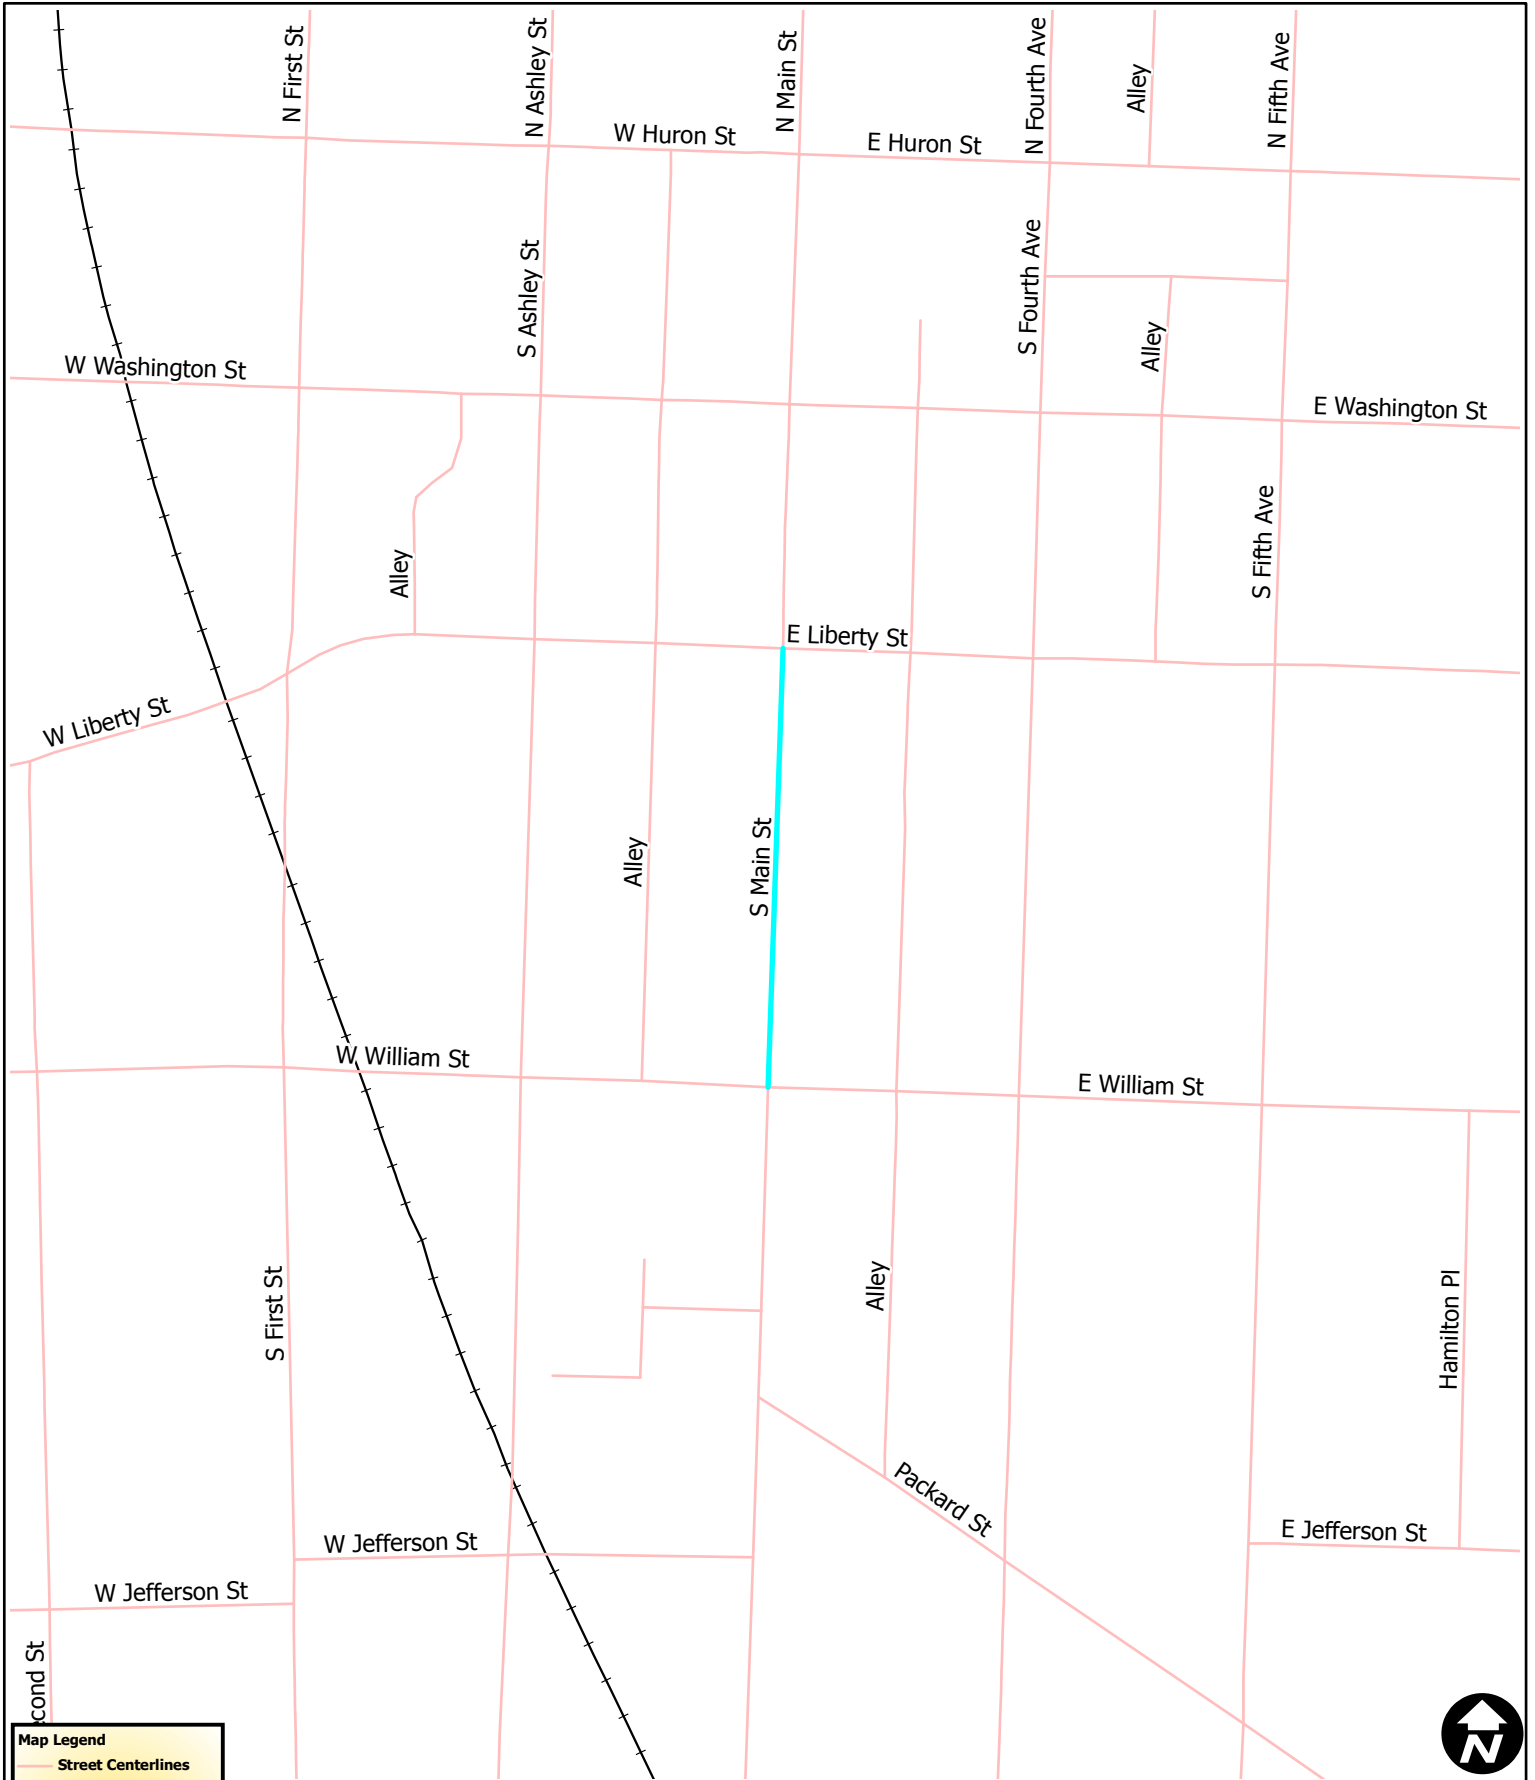

NTI Block Party

Map Legend

- Street Centerlines
- + Railroads
- Rivers and Streams
- Lakes and Ponds
- Schools
- Non City Open Spaces
- Parks
- University