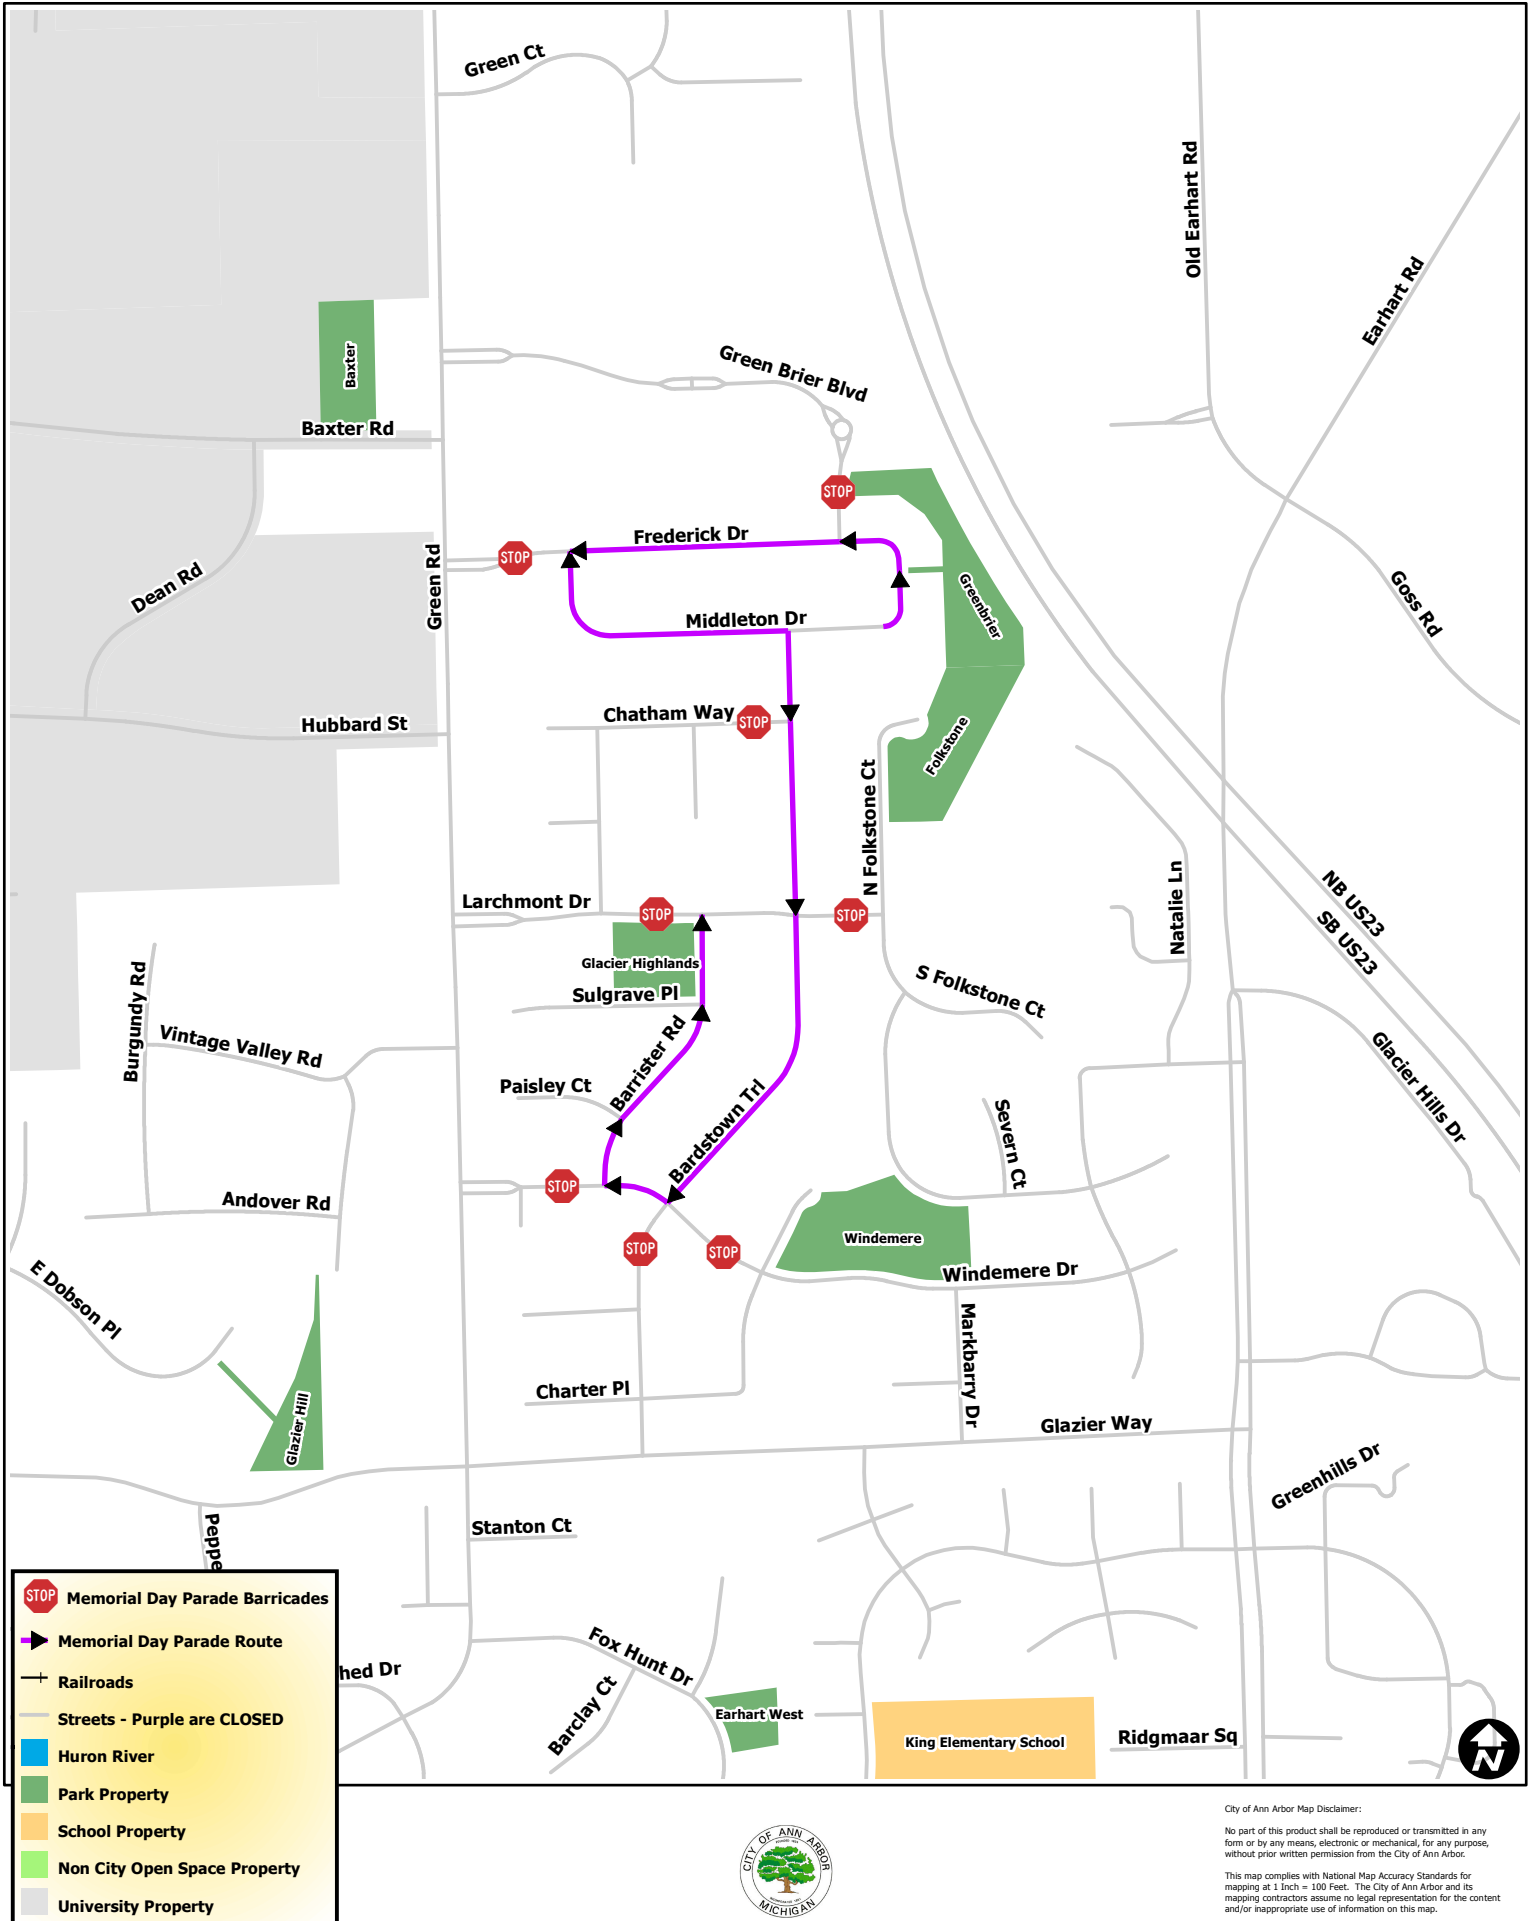

Glacier Area Homeowners Assoc Annual Memorial Day Parade