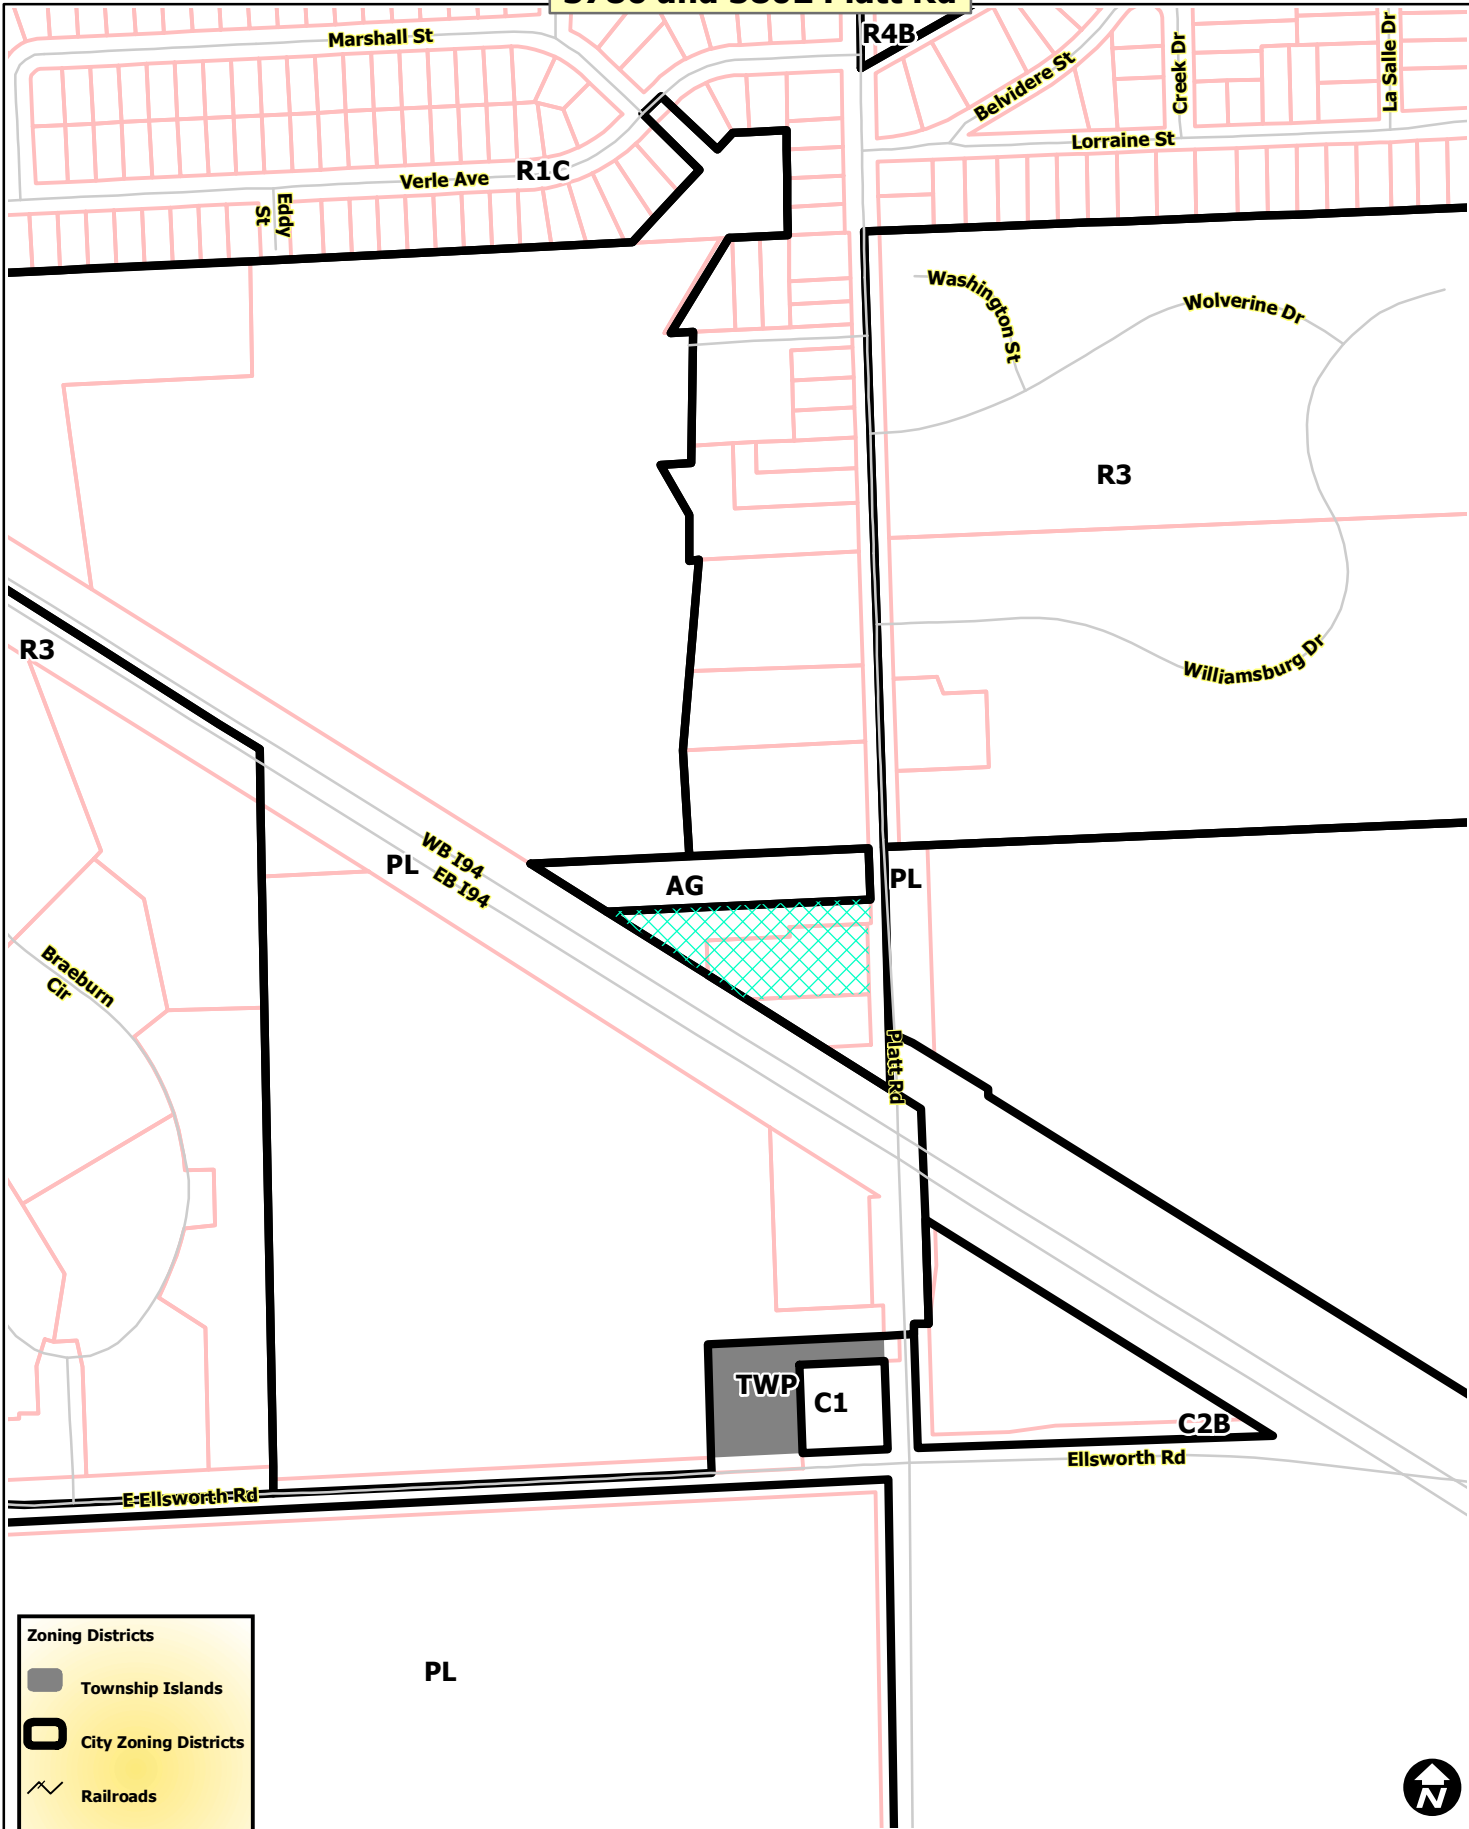

3786 and 3802 Platt Rd

Zoning Districts

-  Township Islands
-  City Zoning Districts
-  Railroads
-  Parcels
-  Huron River

Map date 4/22/2016
 Any aerial imagery is circa 2015
 unless otherwise noted
 Terms of use: www.a2gov.org/terms