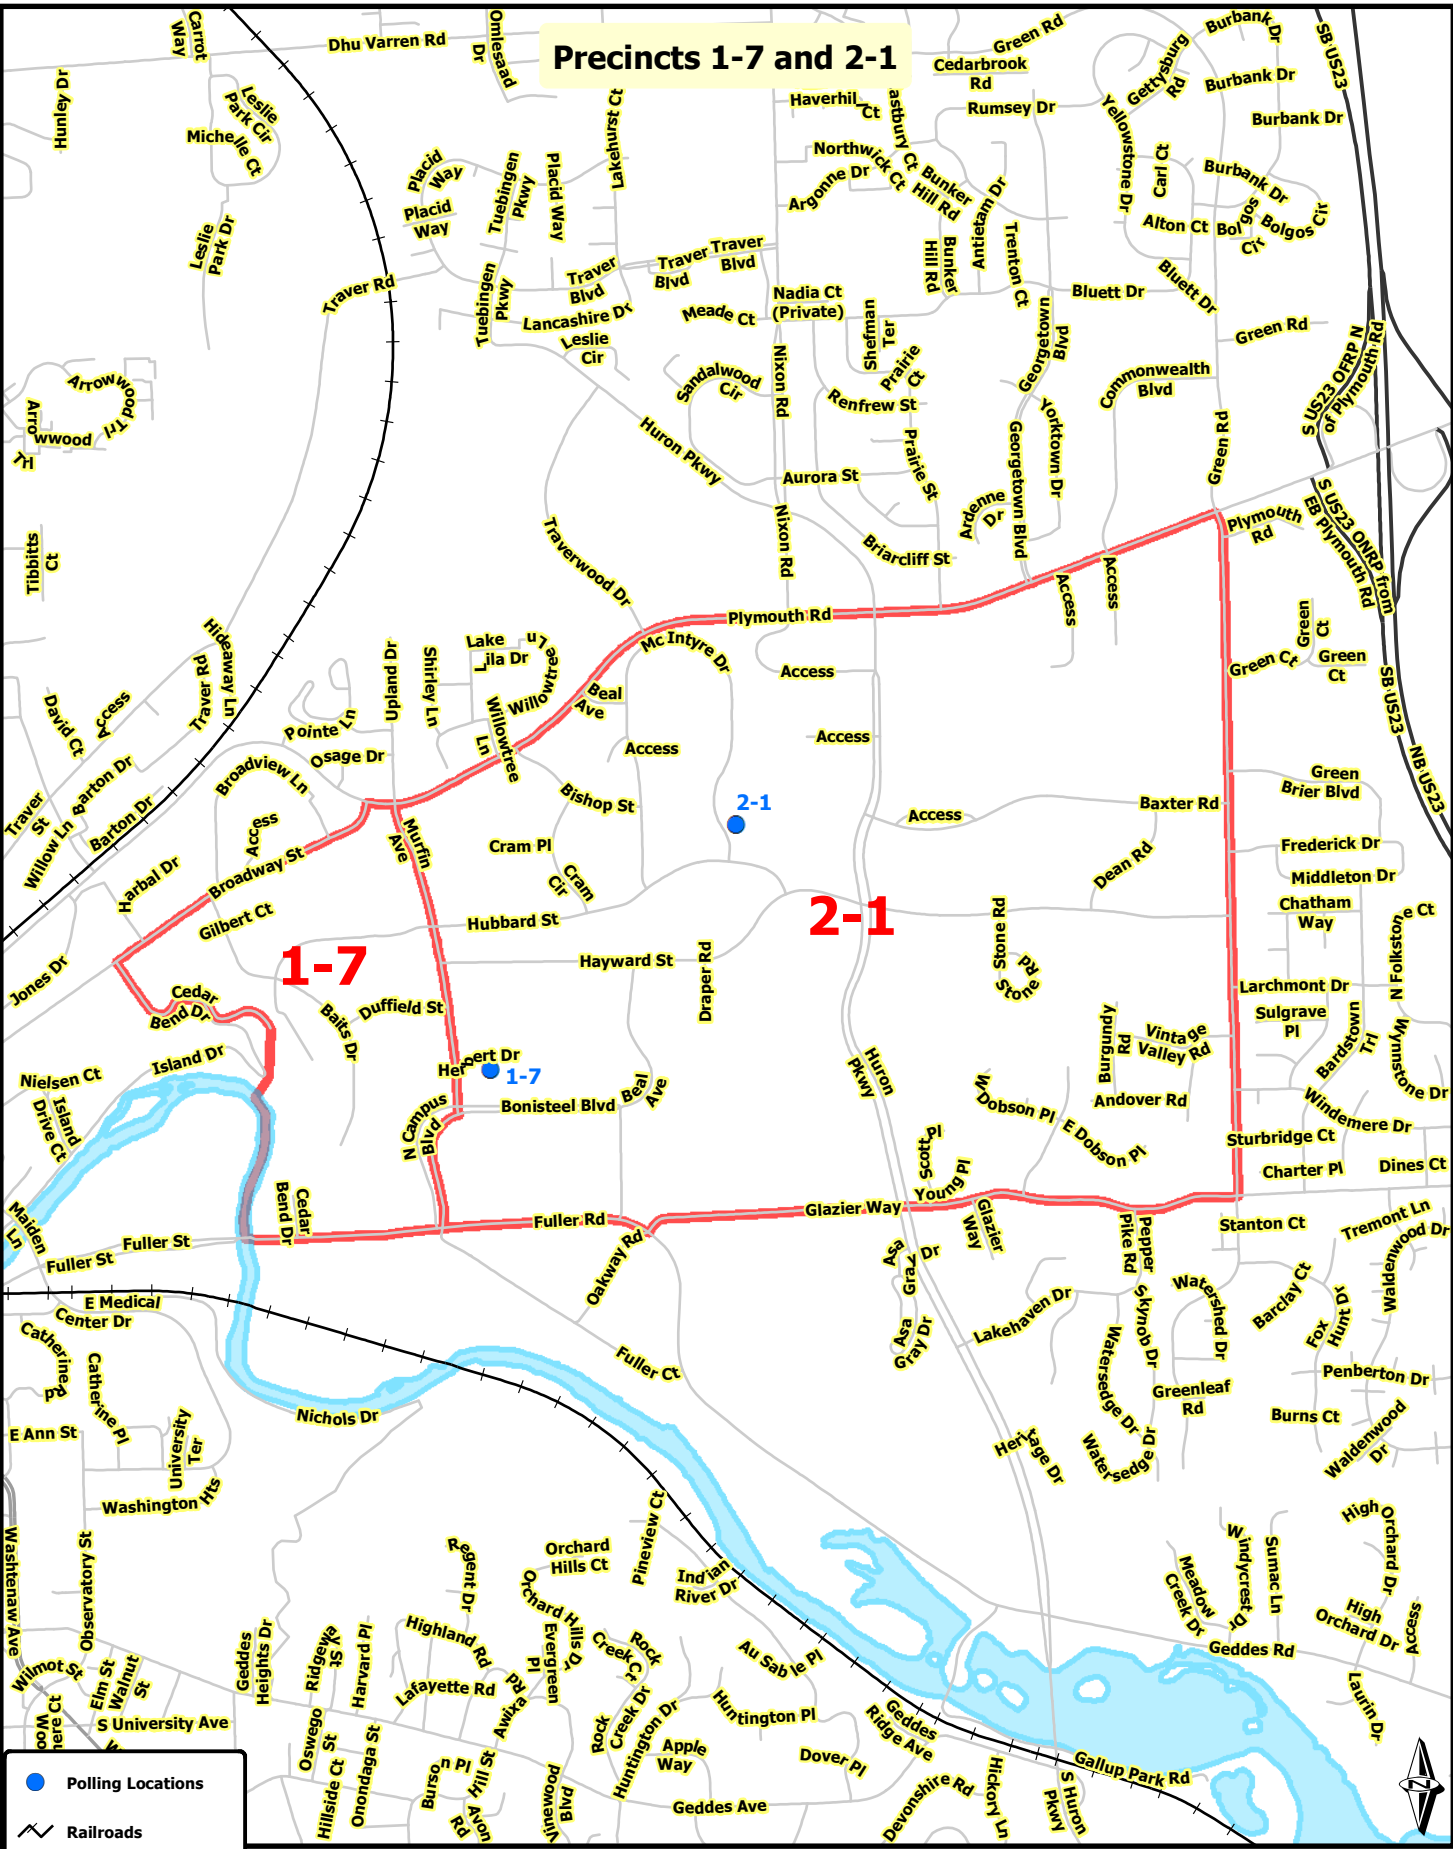

Precincts 1-7 and 2-1

- Polling Locations
- Railroads
- Wards and Precincts
- Huron River