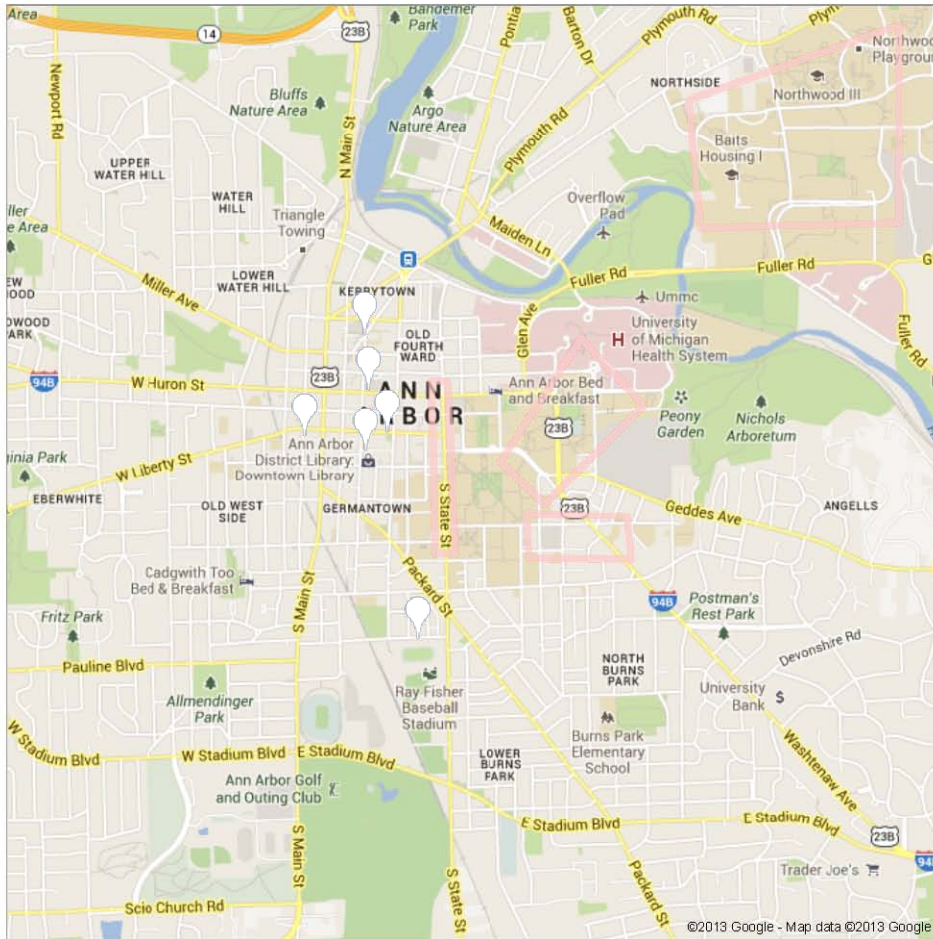

APPENDIX D

Preliminary Bike Share Station Locations Ann Arbor Bike Share

Proposed Bike Share Locations - Google Maps

6/6/13 2:45 PM

Proposed Bike Share Locations

Specific and general sites located in the public right-of-way, as well as on private and university property, that are being considered for bike share stations in 2014.

Unlisted · 0 views
Created on Jun 3 · By · Updated < 1 minute ago

<https://maps.google.com/maps/ms?msa=0&msid=2166234419407010...1.0.040126&t=m&z=15&vpsrc=6&ei=MtWwUdm7Dca7wQH4x4HoBg&pw=2> Page 1 of 2