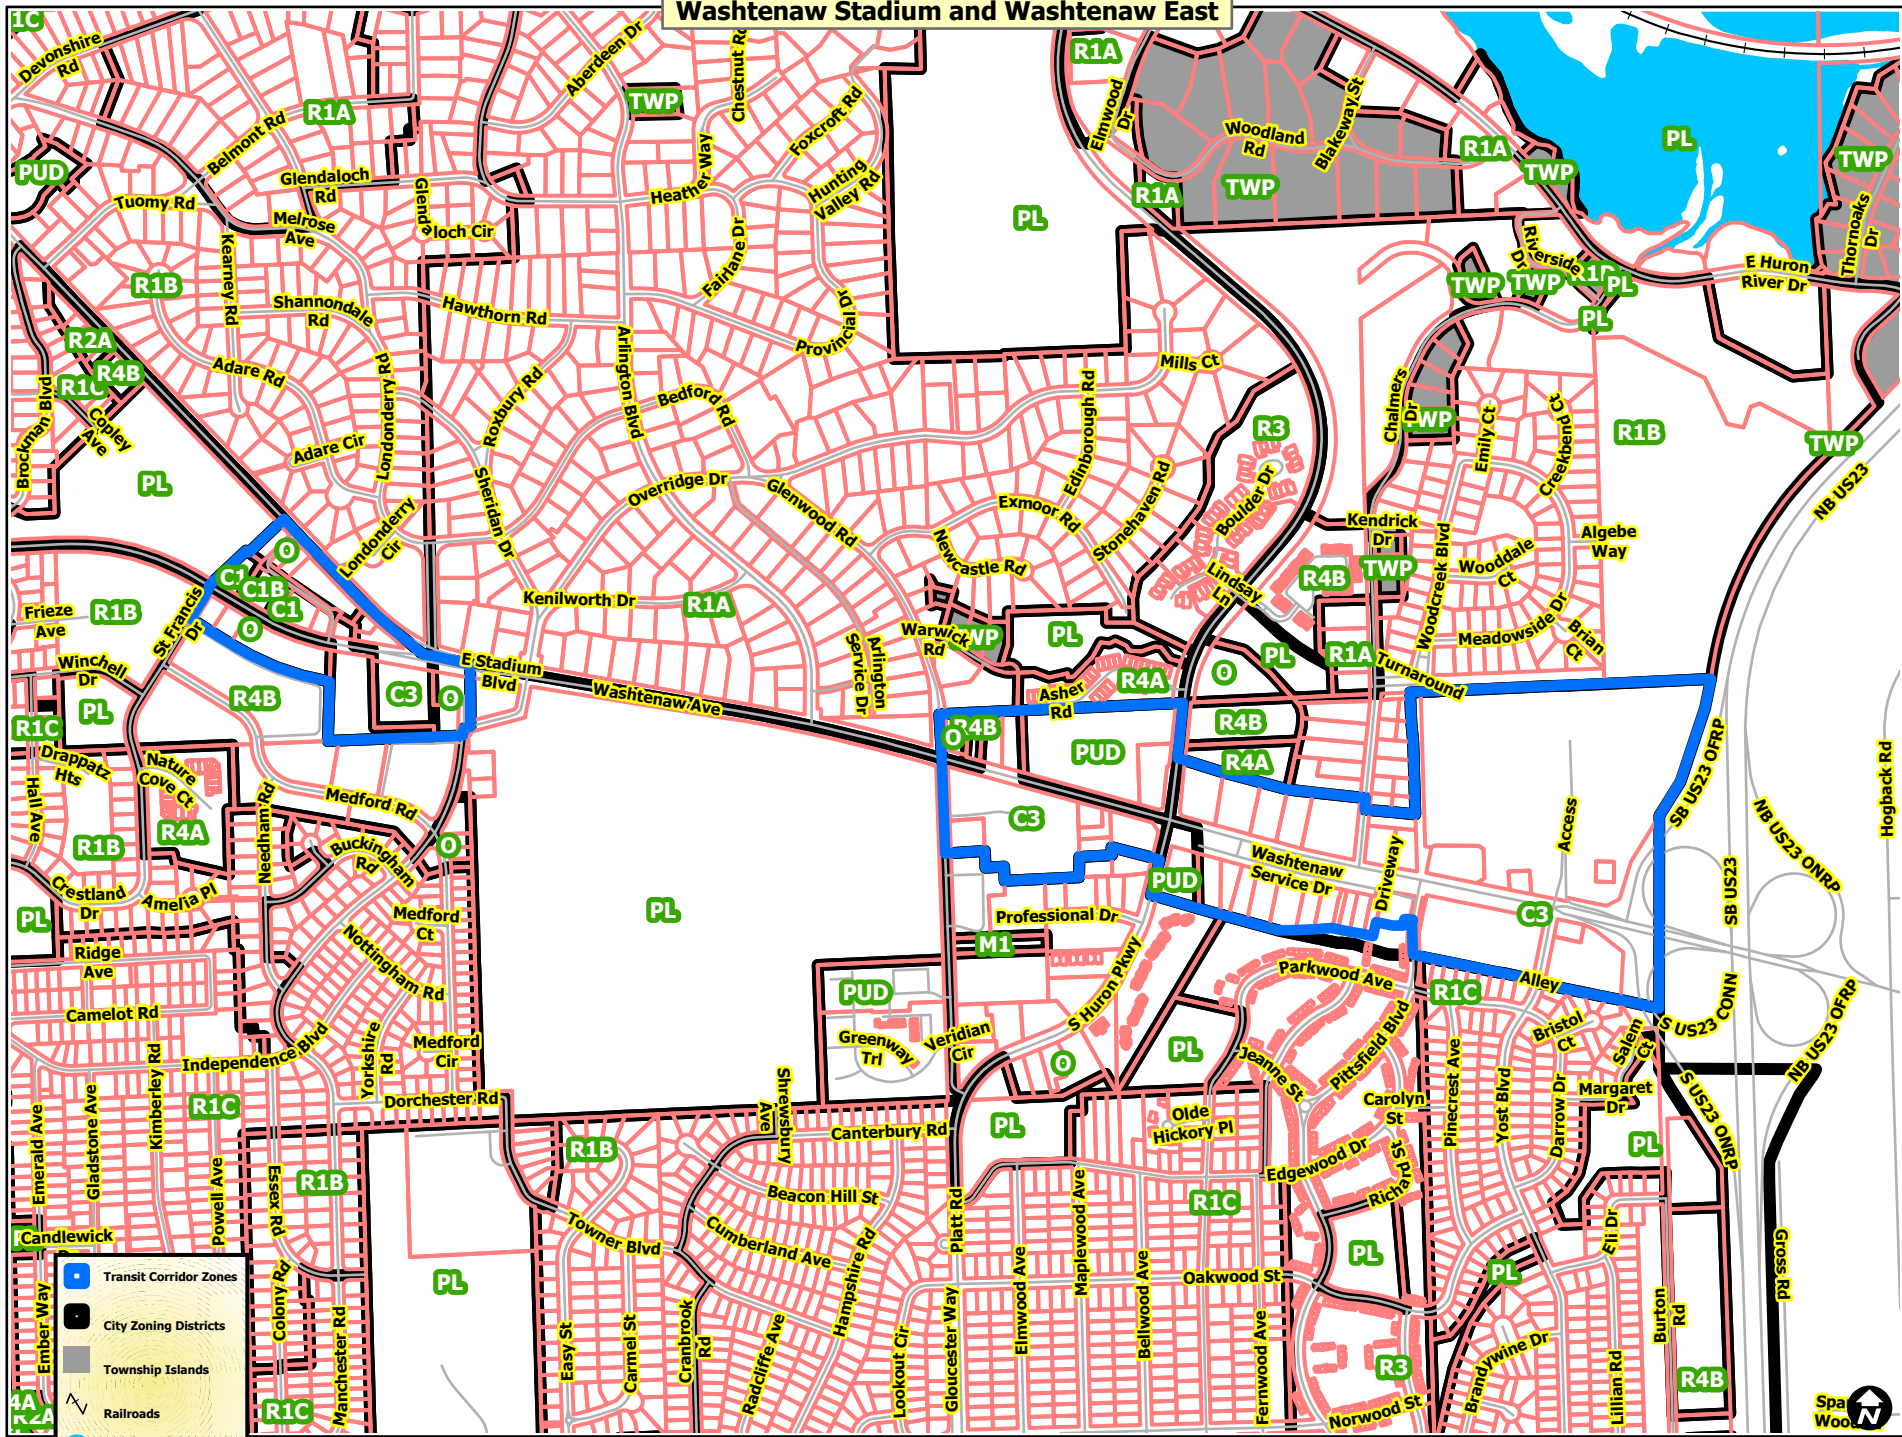

# Washtenaw Stadium and Washtenaw East

- Transit Corridor Zones
- City Zoning Districts
- Township Islands
- Railroads
- Huron River
- Tax Parcels

Map date: 8/1/2024  
 Any aerial imagery is circa 2024  
 unless otherwise noted  
 Terms of use: [www.a2gov.org/terms](http://www.a2gov.org/terms)