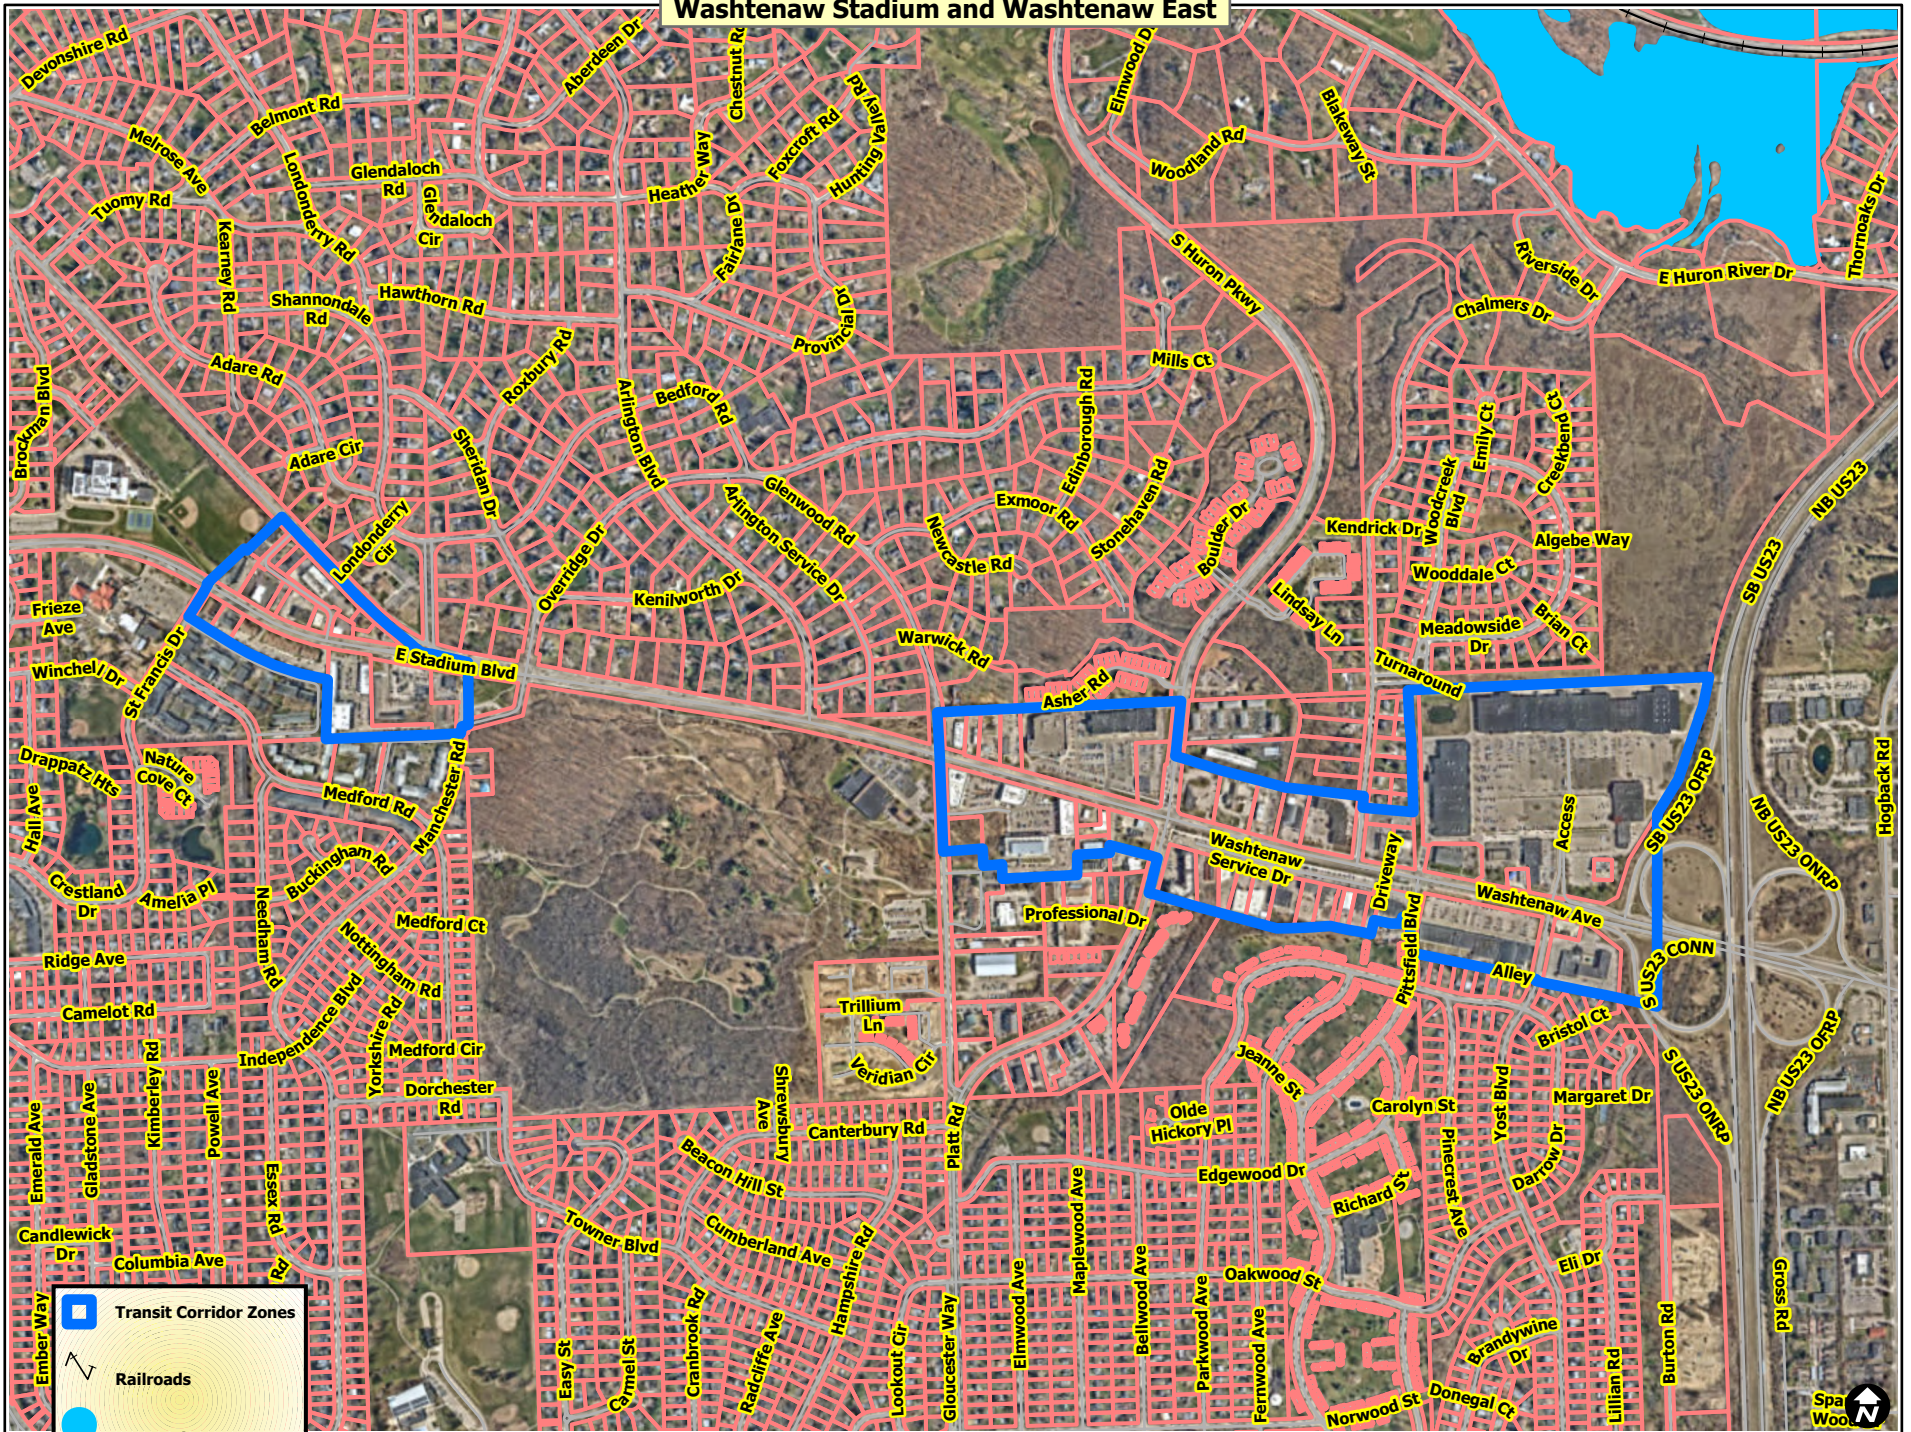

Washtenaw Stadium and Washtenaw East

- Transit Corridor Zones
- Railroads
- Huron River
- Tax Parcels