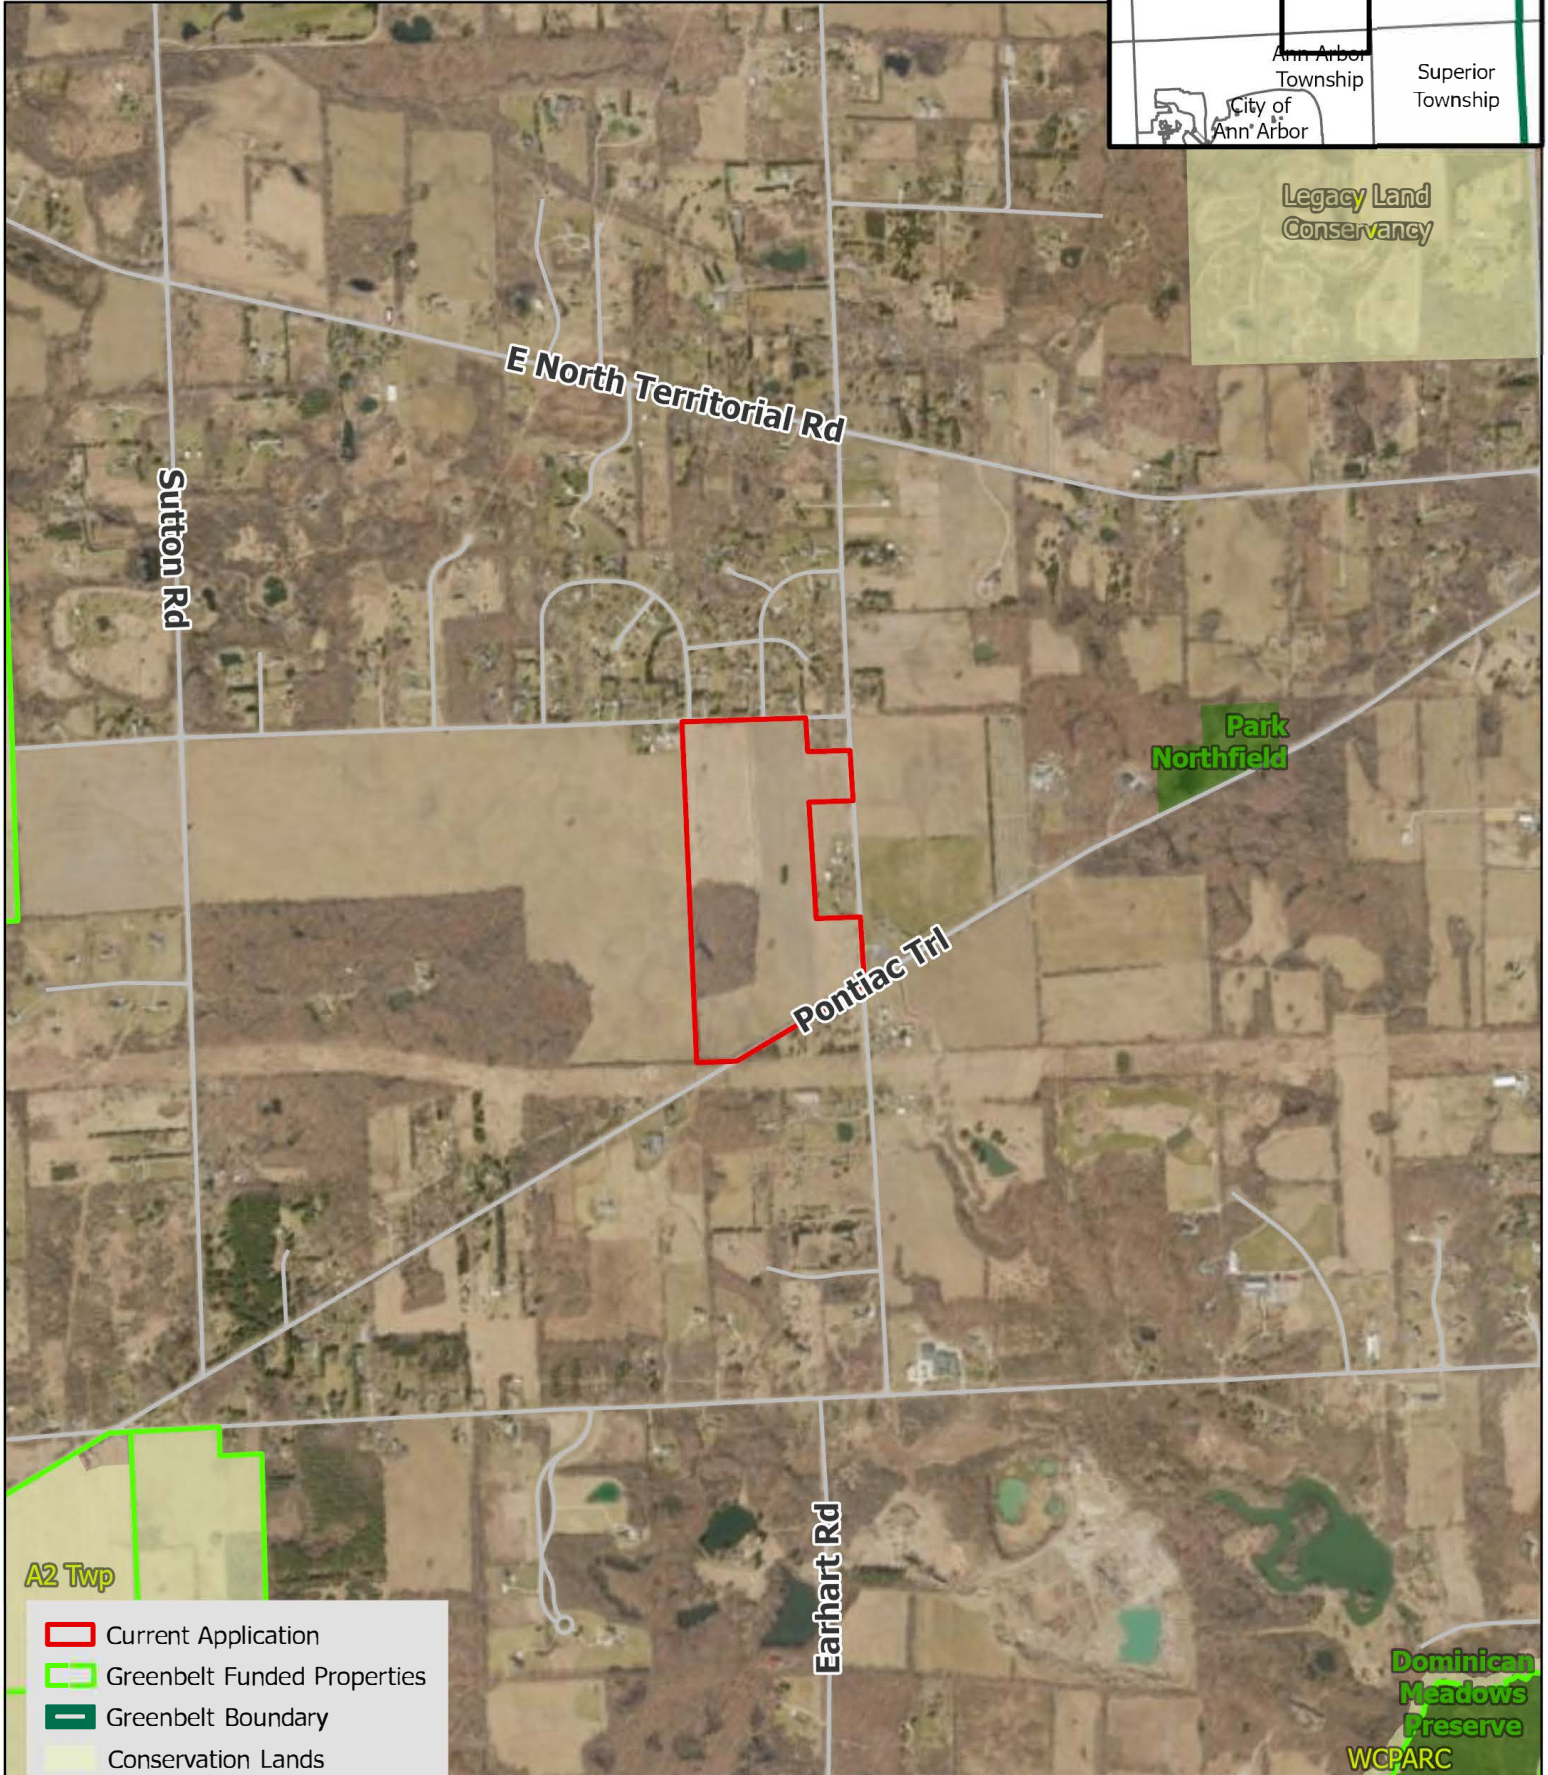

EHNIS, BERNARD Property

64 acres
App ID: 2022-02

Greenbelt Locator Map

conservation lands labels indicate the easement holder

Data Credits: City of Ann Arbor; Washtenaw County