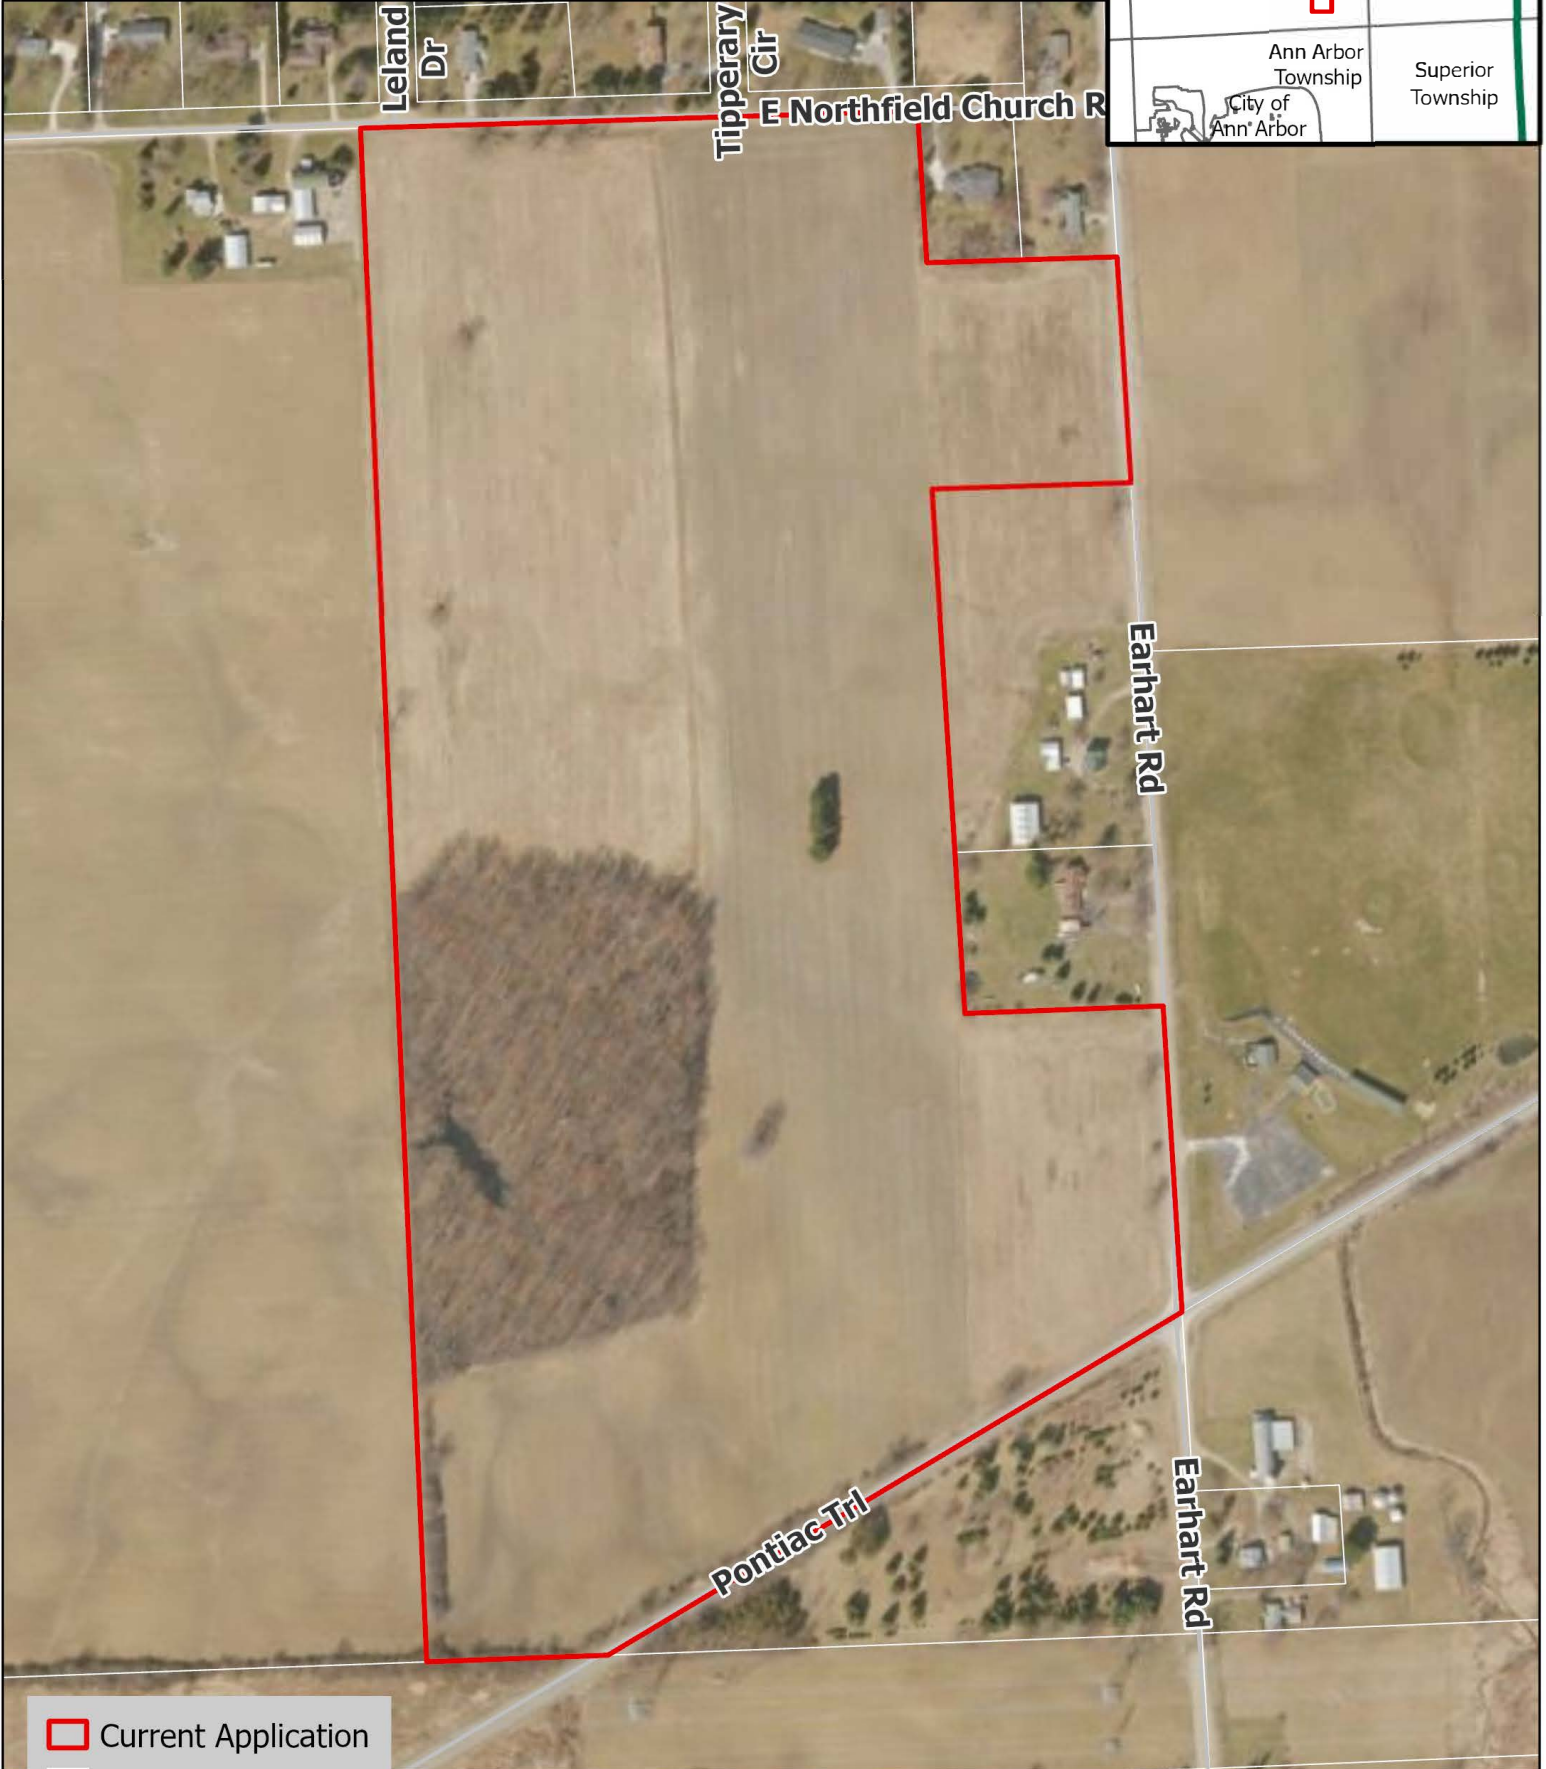

EHNIS, BERNARD Property

64 acres
App ID: 2022-02

Greenbelt Locator Map

- Current Application
- Parcels
- Roads

conservation lands labels indicate the easement holder

Data Credits: City of Ann Arbor; Washtenaw County

0 100 200 300 Feet