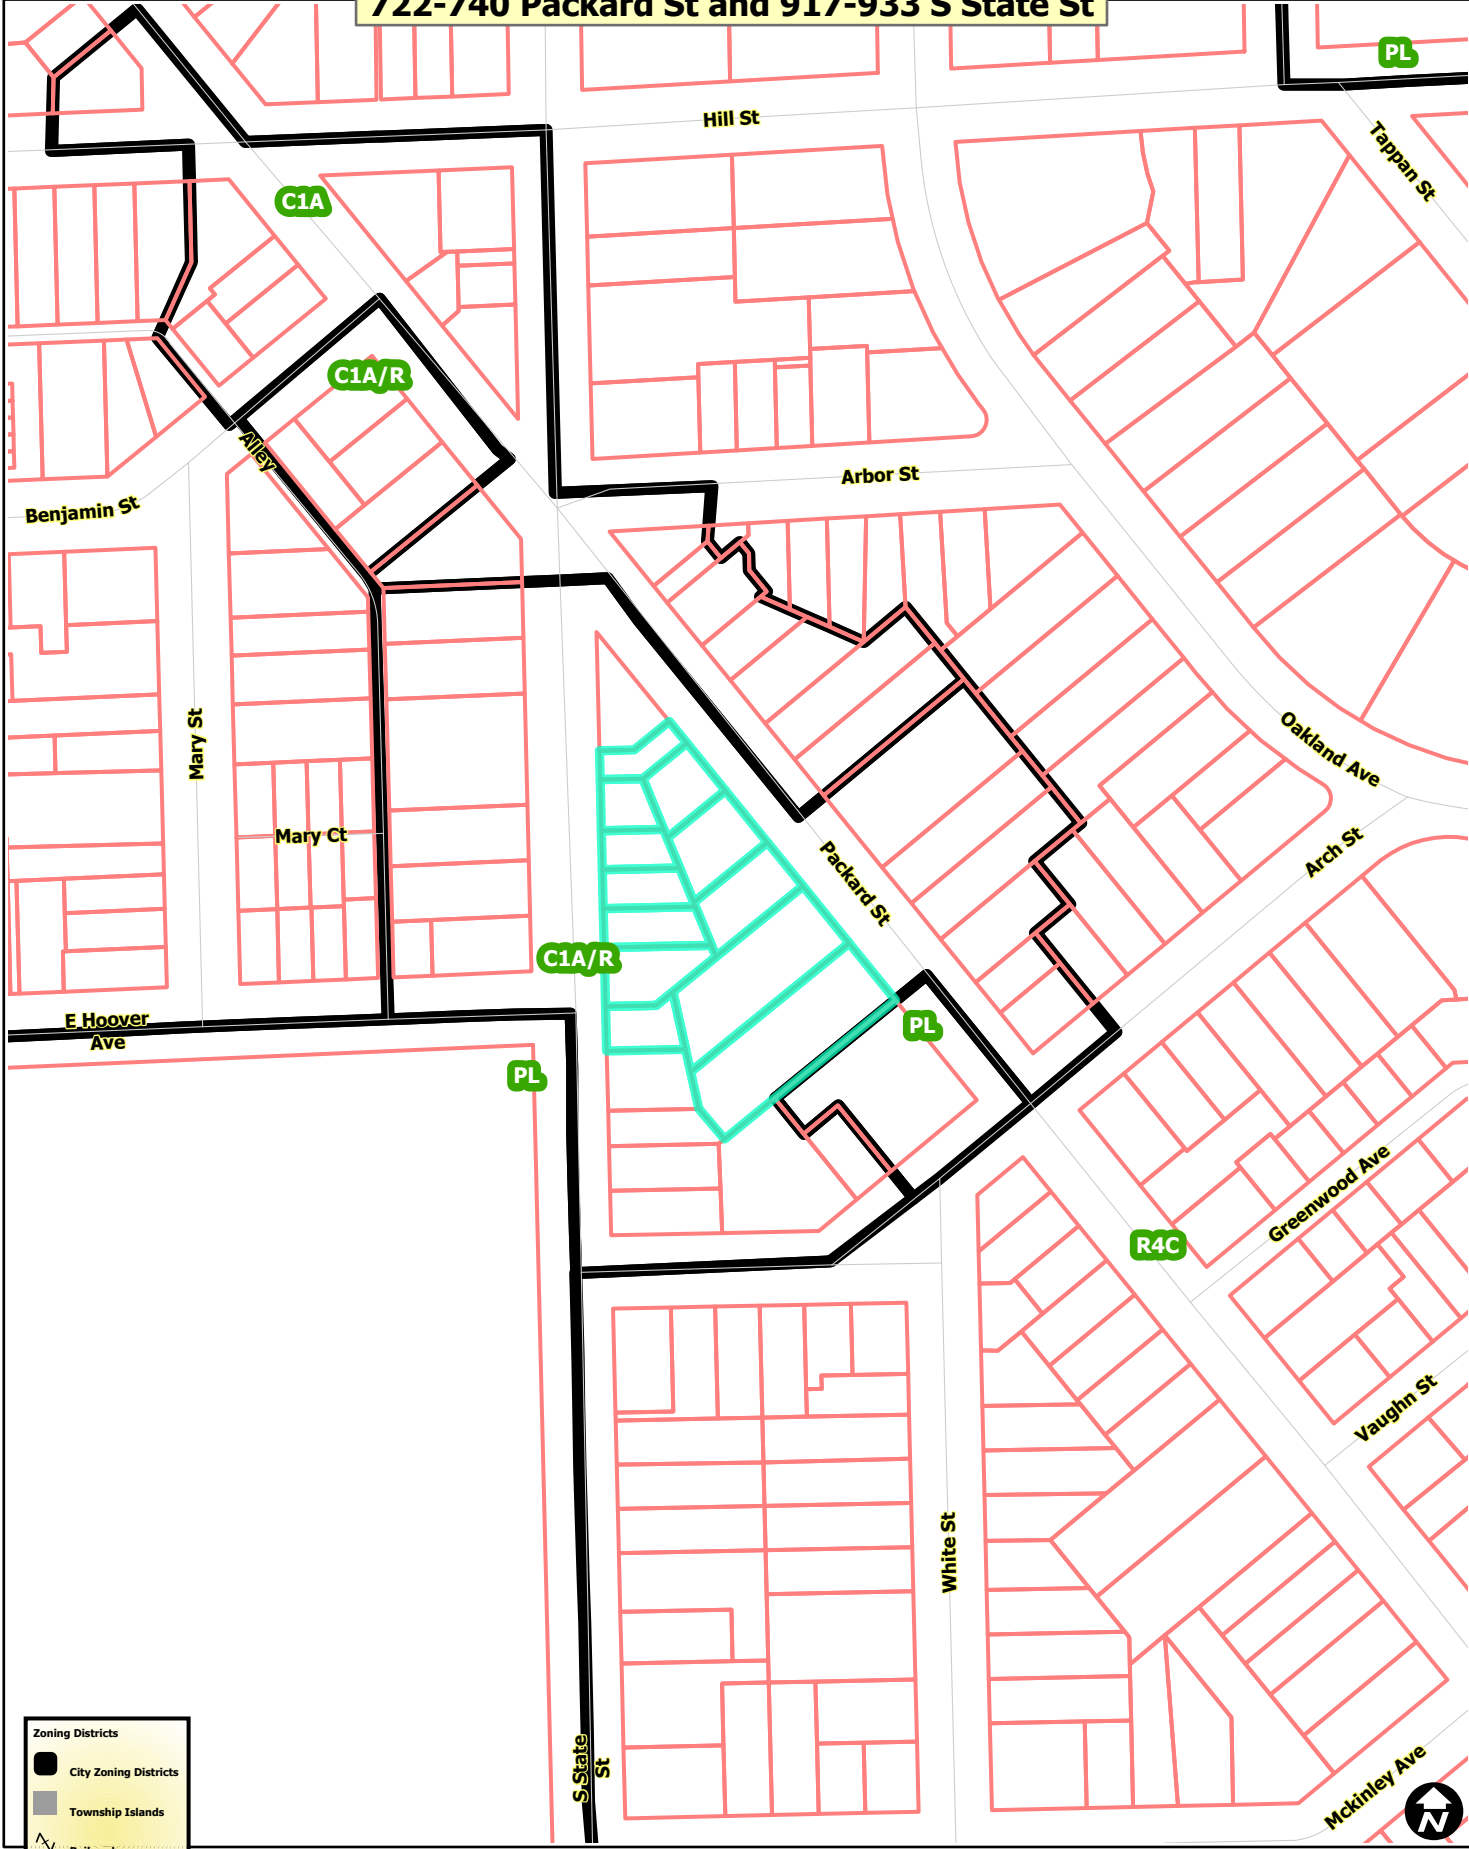

722-740 Packard St and 917-933 S State St

Zoning Districts

- City Zoning Districts
- Township Islands
- Railroads
- Huron River
- Tax Parcels

Map date: 2/12/2024
 Any aerial imagery is circa 2023 unless otherwise noted
 Terms of use: www.a2gov.org/terms