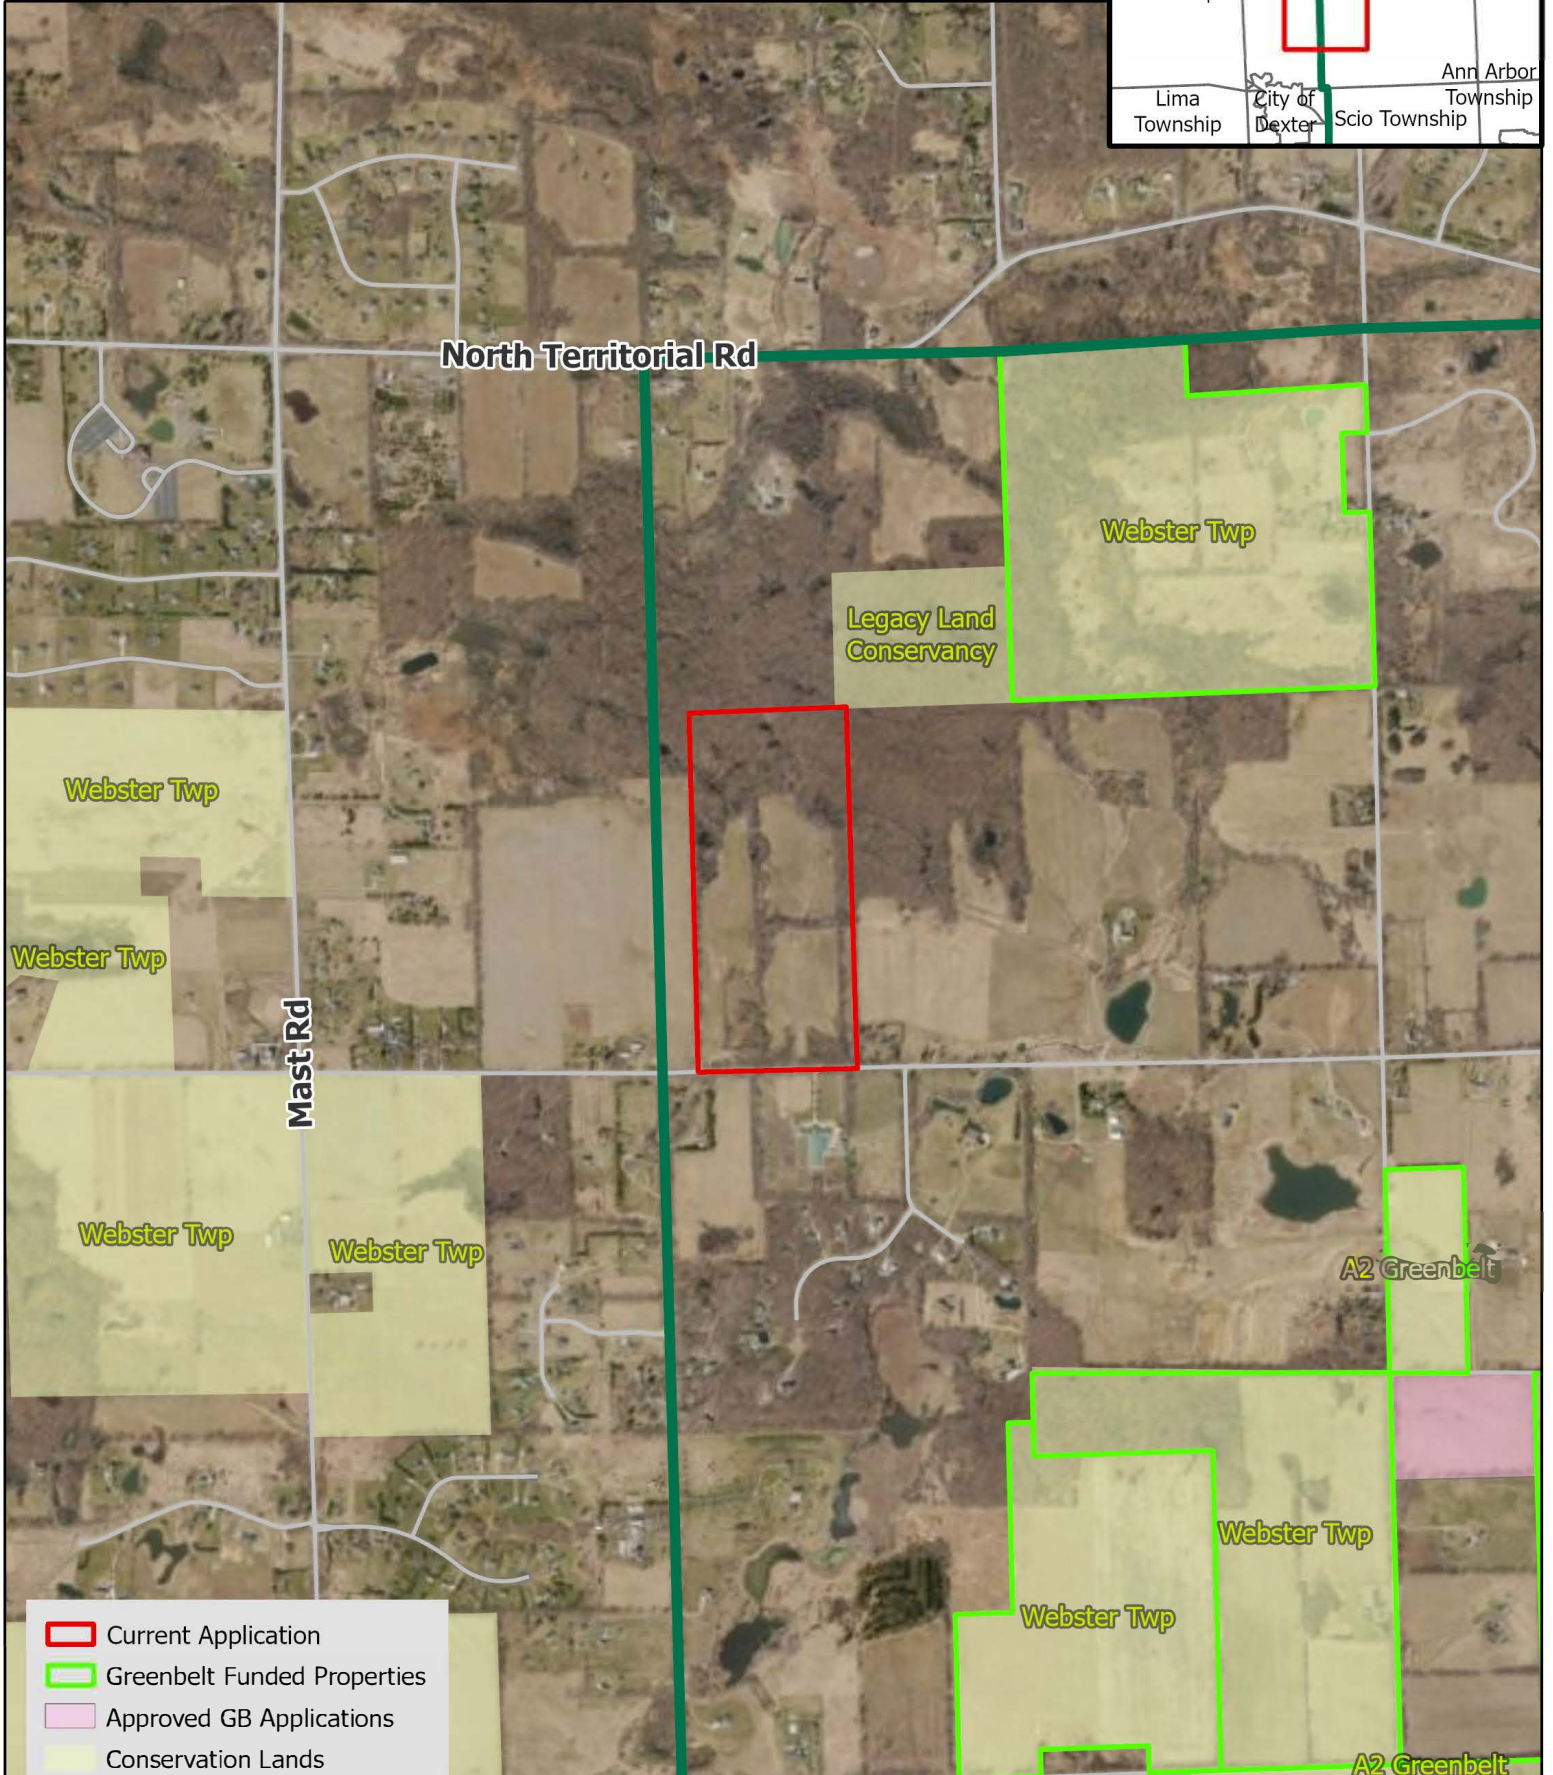

Heller Property

71 acres
App ID: 2023-07

Greenbelt Locator Map

- Current Application
- Greenbelt Funded Properties
- Approved GB Applications
- Conservation Lands
- Parks/Preserves
- Roads

conservation lands labels indicate the easement holder

Data Credits: City of Ann Arbor; Washtenaw County