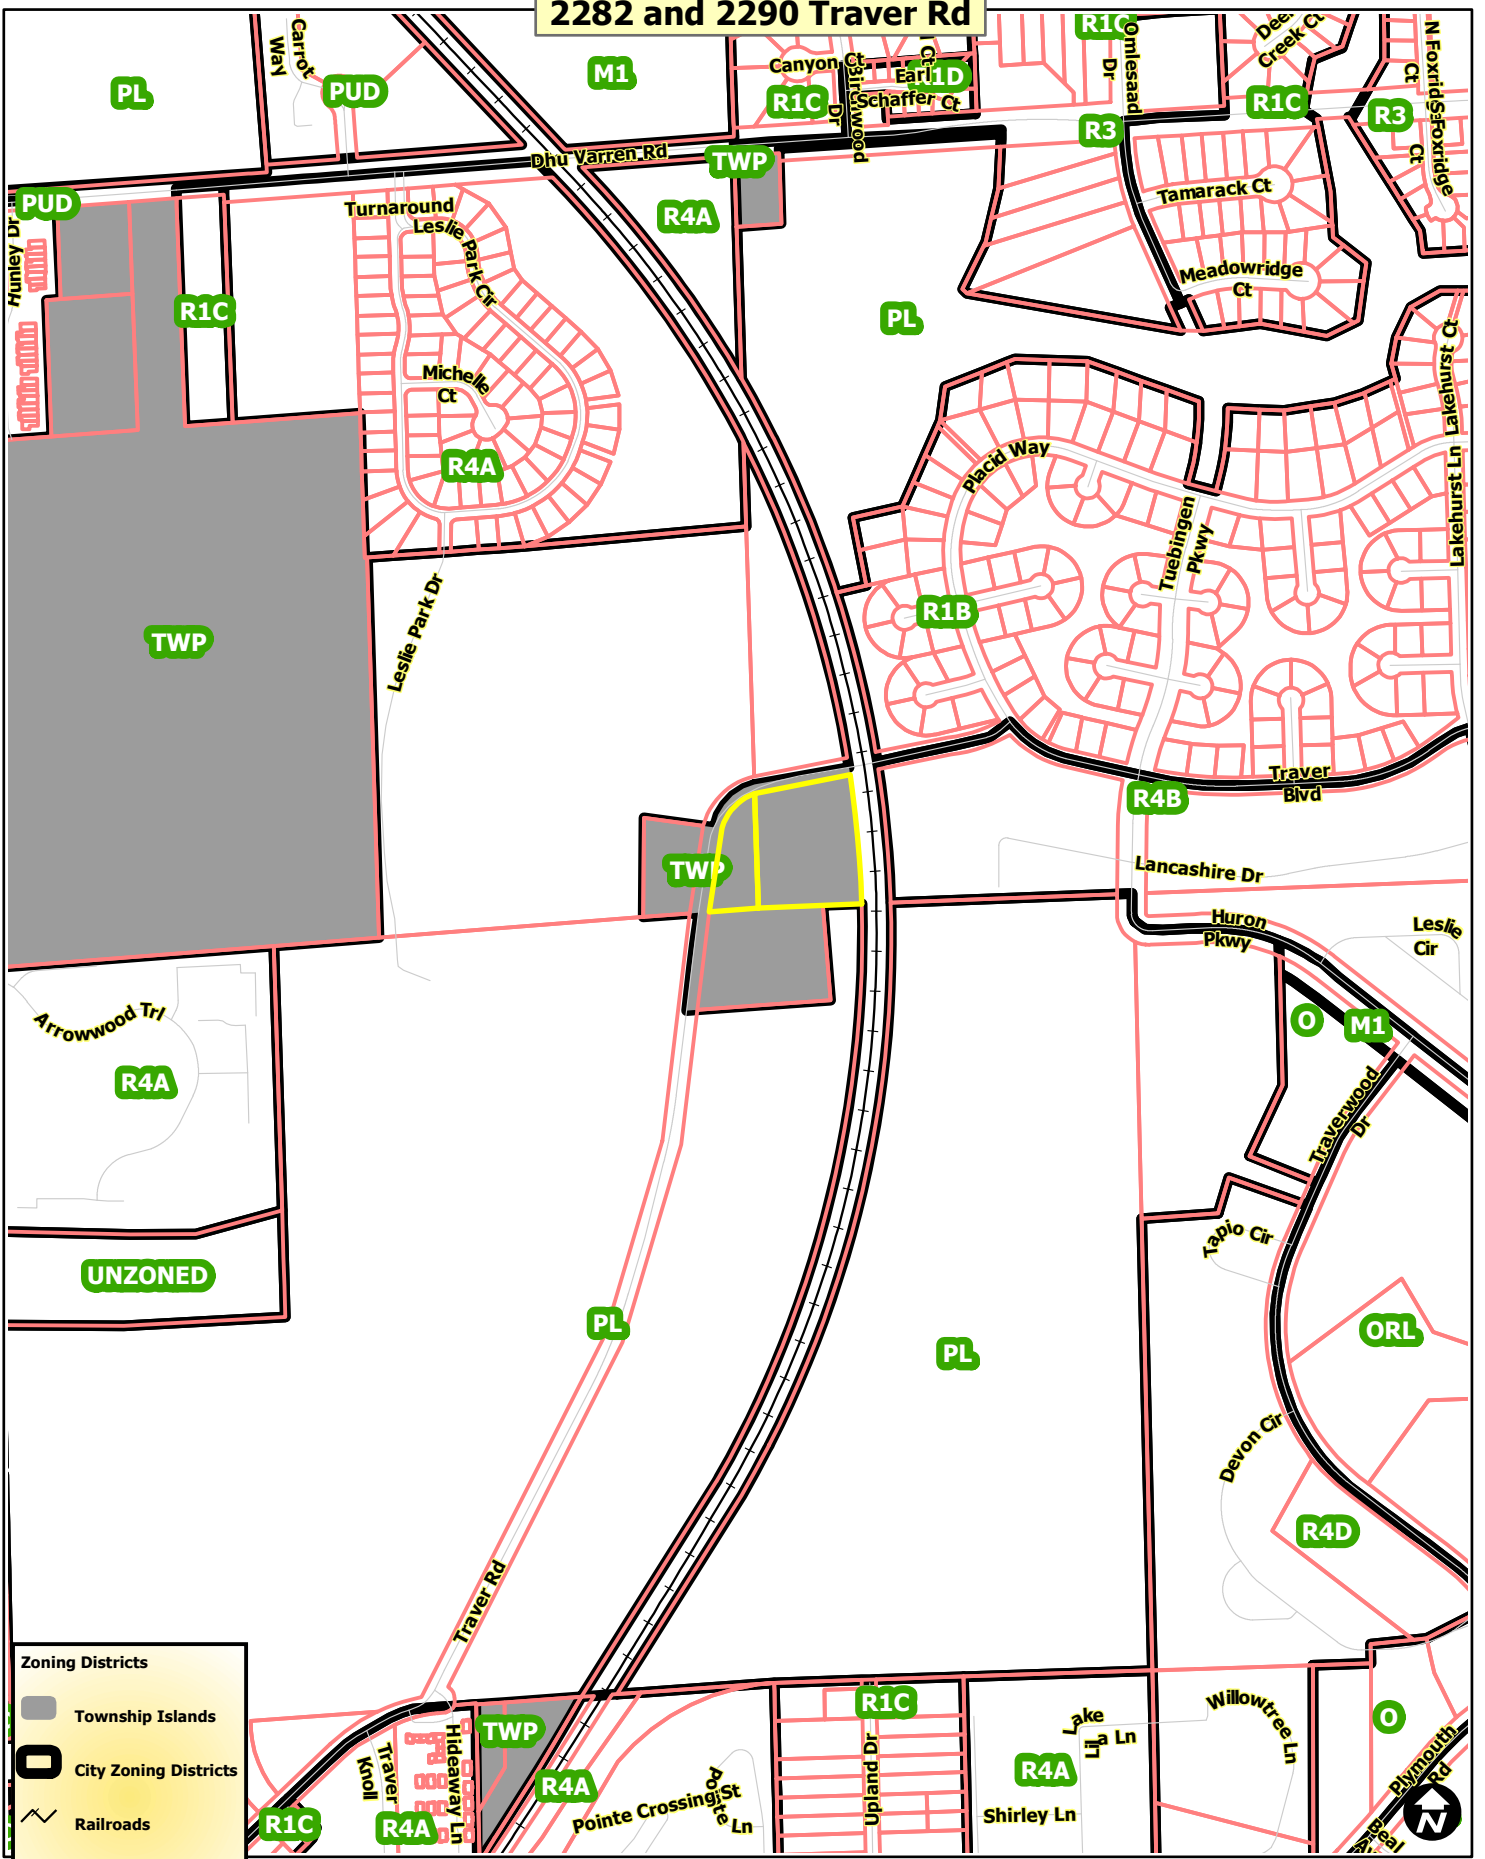

2282 and 2290 Traver Rd

**Zoning Districts**

- Township Islands
- City Zoning Districts
- Railroads
- Huron River
- Tax Parcels

Map date: 4/14/2021  
 Any aerial imagery is circa 2020 unless otherwise noted  
 Terms of use: [www.a2gov.org/terms](http://www.a2gov.org/terms)