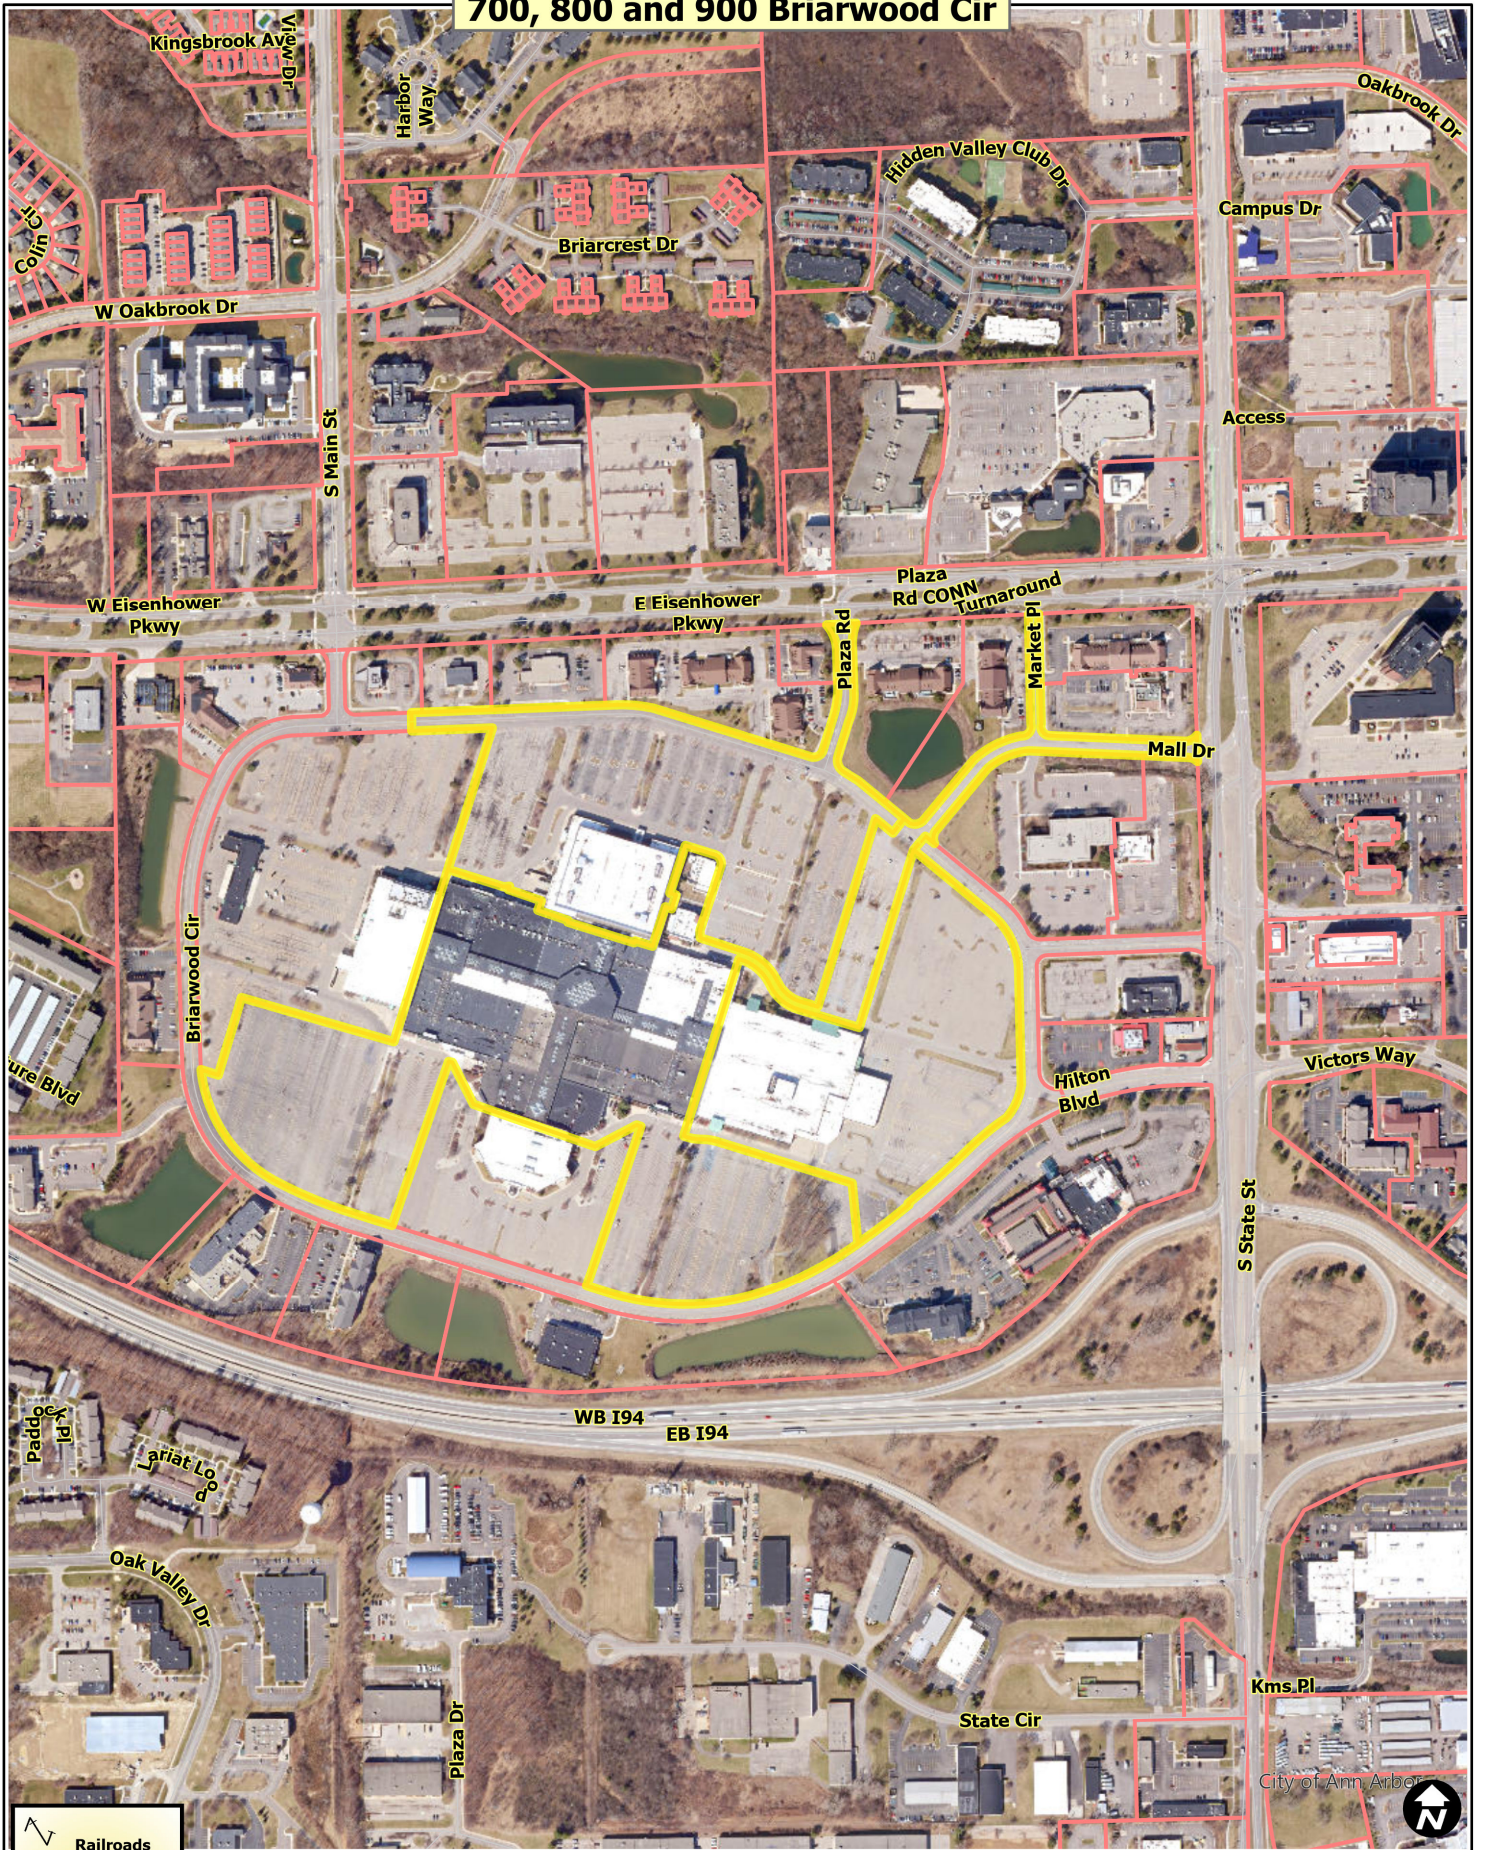

700, 800 and 900 Briarwood Cir

 Railroads
 Huron River
 Tax Parcels

Map date: 1/4/2023
 Any aerial imagery is circa 2020 unless otherwise noted
 Terms of use: www.a2gov.org/terms