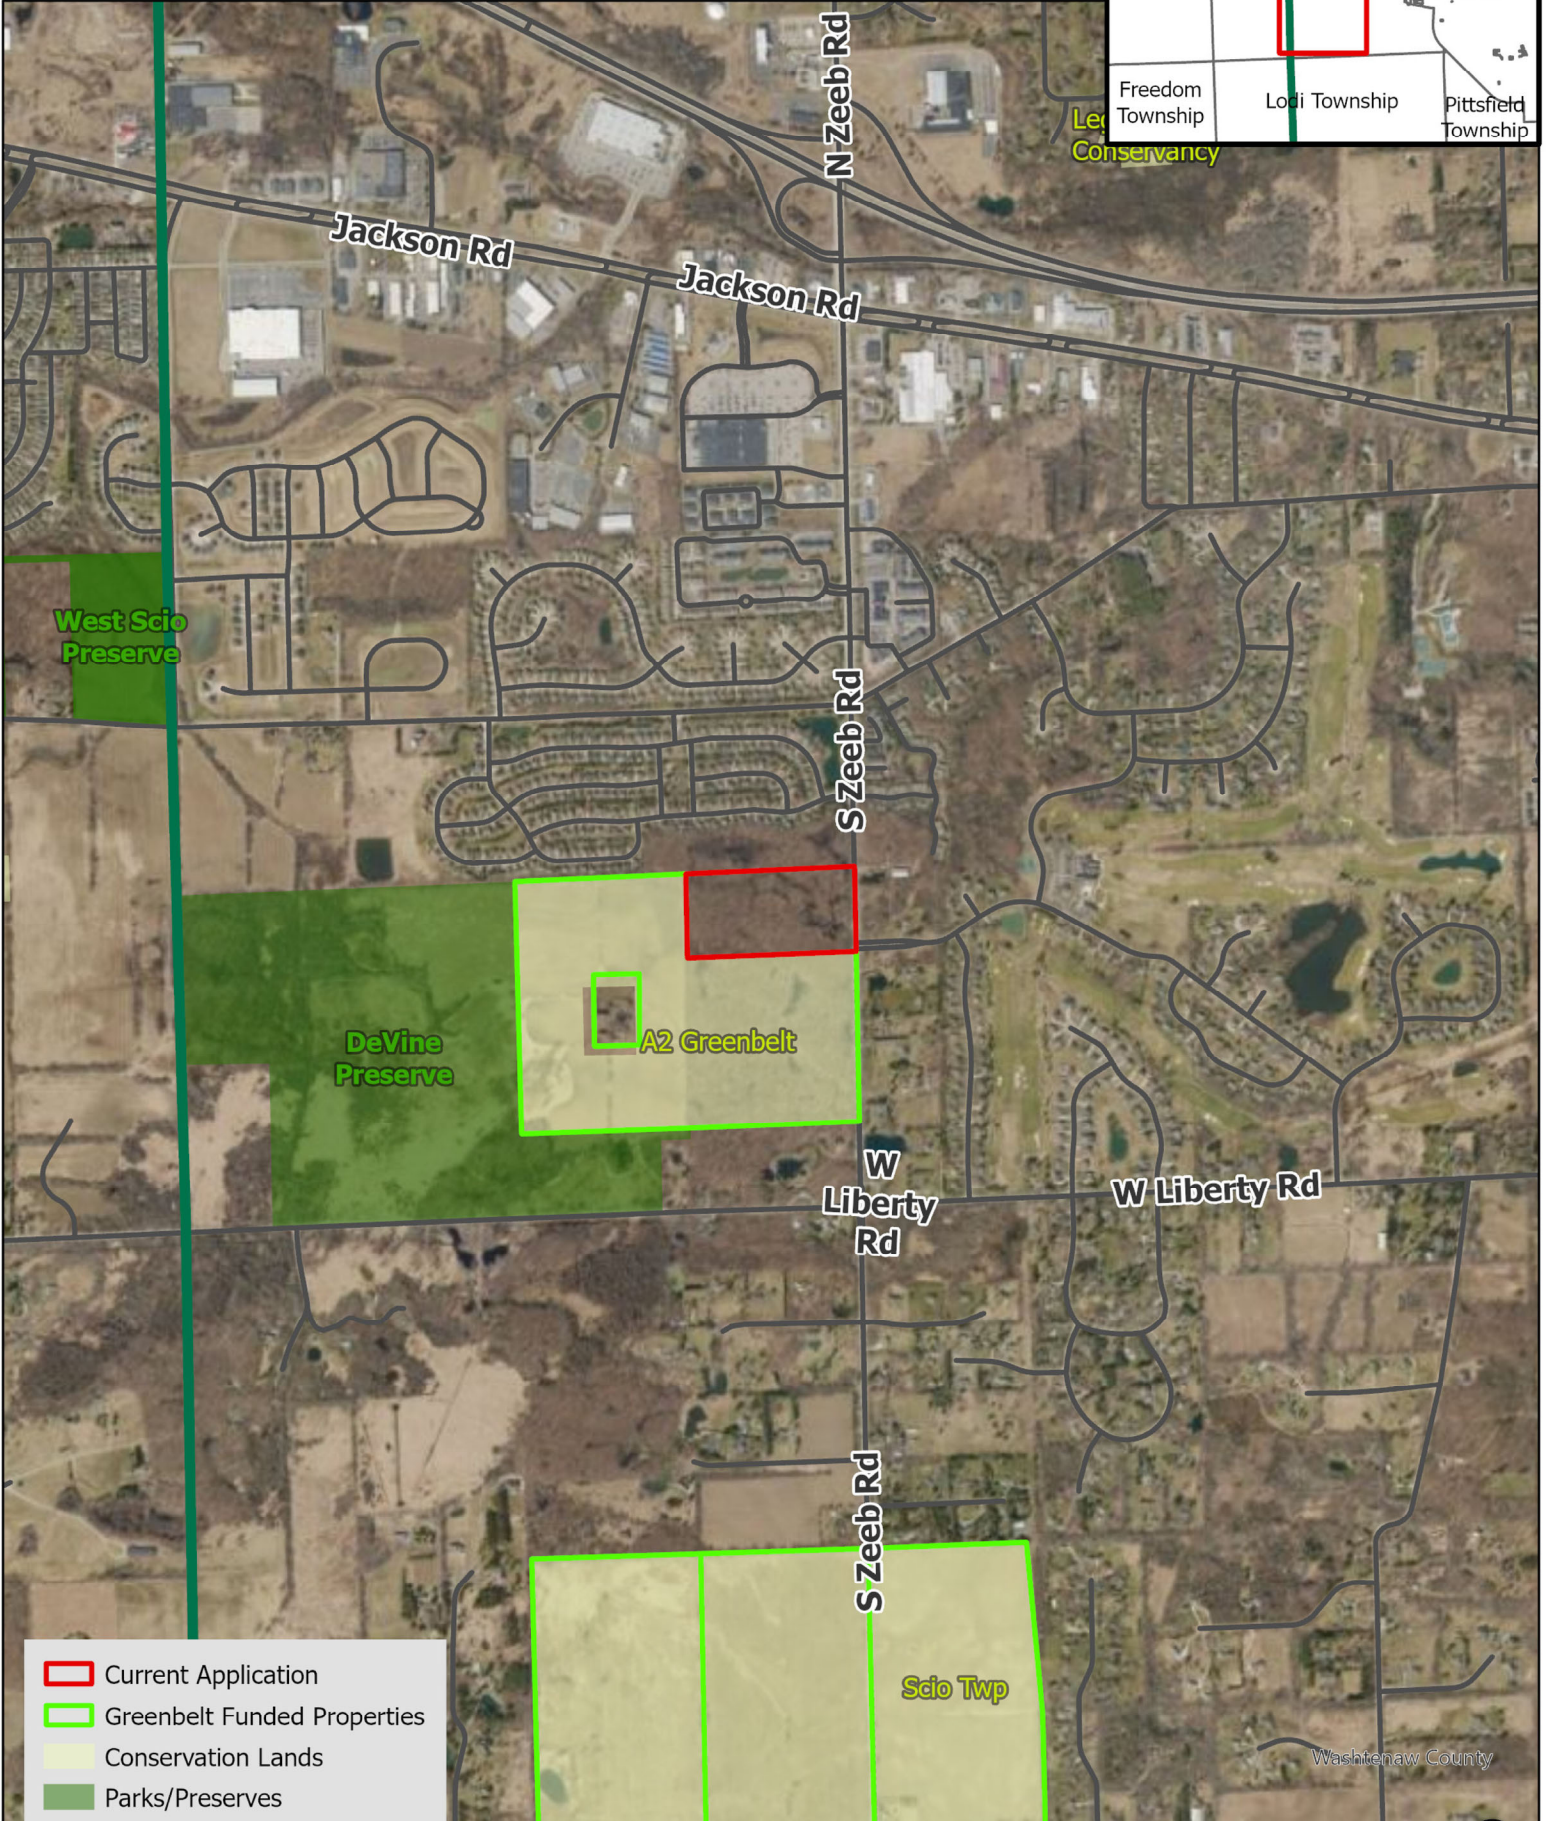

# DeVine Property

20 acres  
App ID: 2023-01

Greenbelt Locator Map

- Current Application
- Greenbelt Funded Properties
- Conservation Lands
- Parks/Preserves
- Roads

conservation lands labels indicate the easement holder