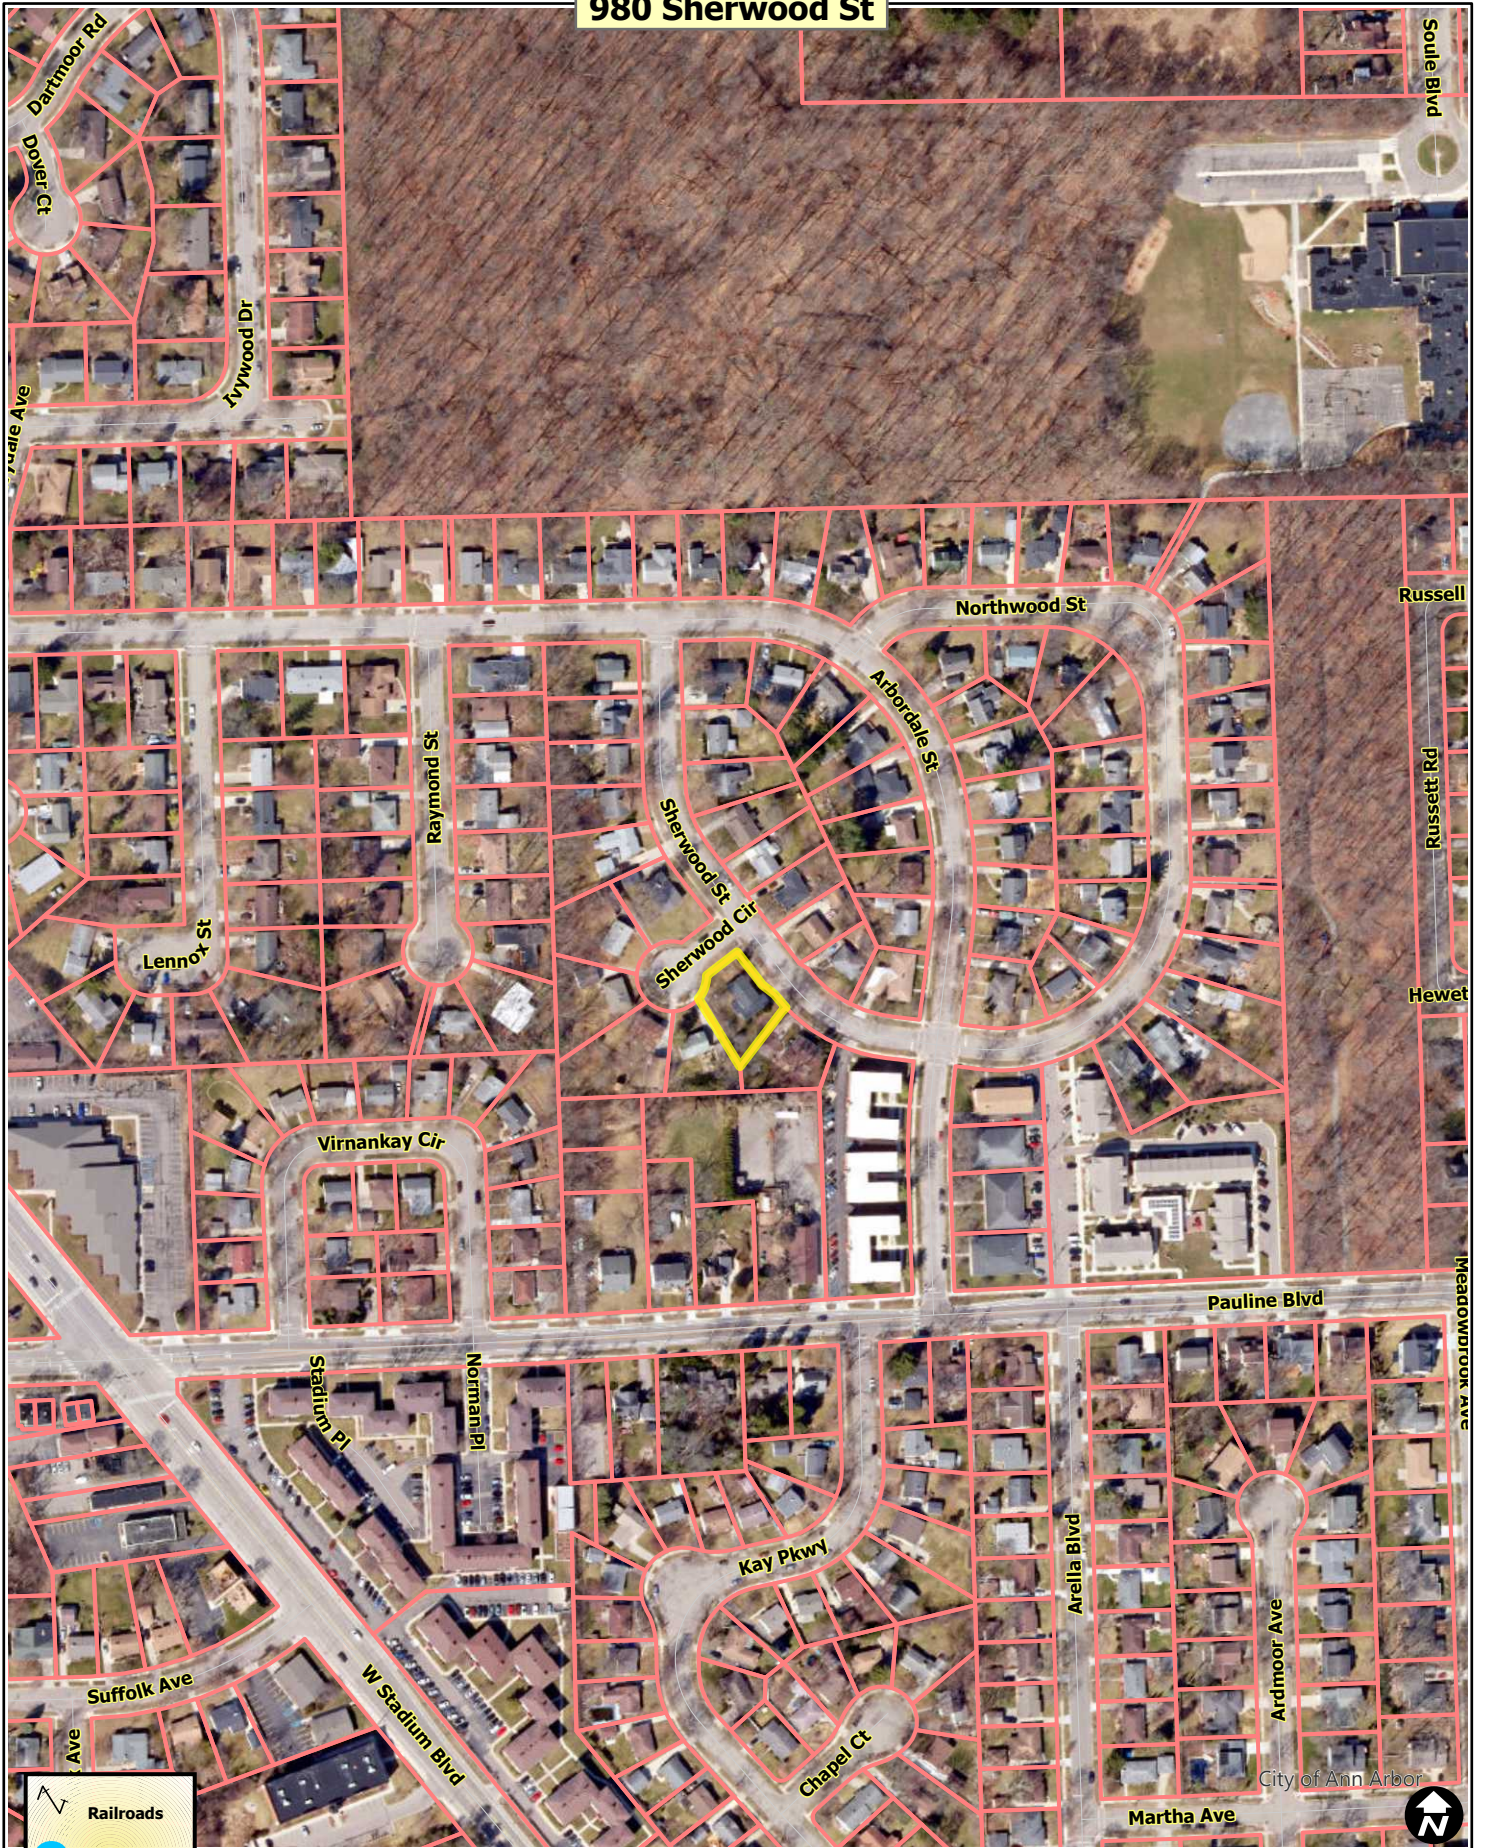

980 Sherwood St

-  Railroads
-  Huron River
-  Tax Parcels

Map date: 4/28/2023
 Any aerial imagery is circa 2020 unless otherwise noted
 Terms of use: www.a2gov.org/terms