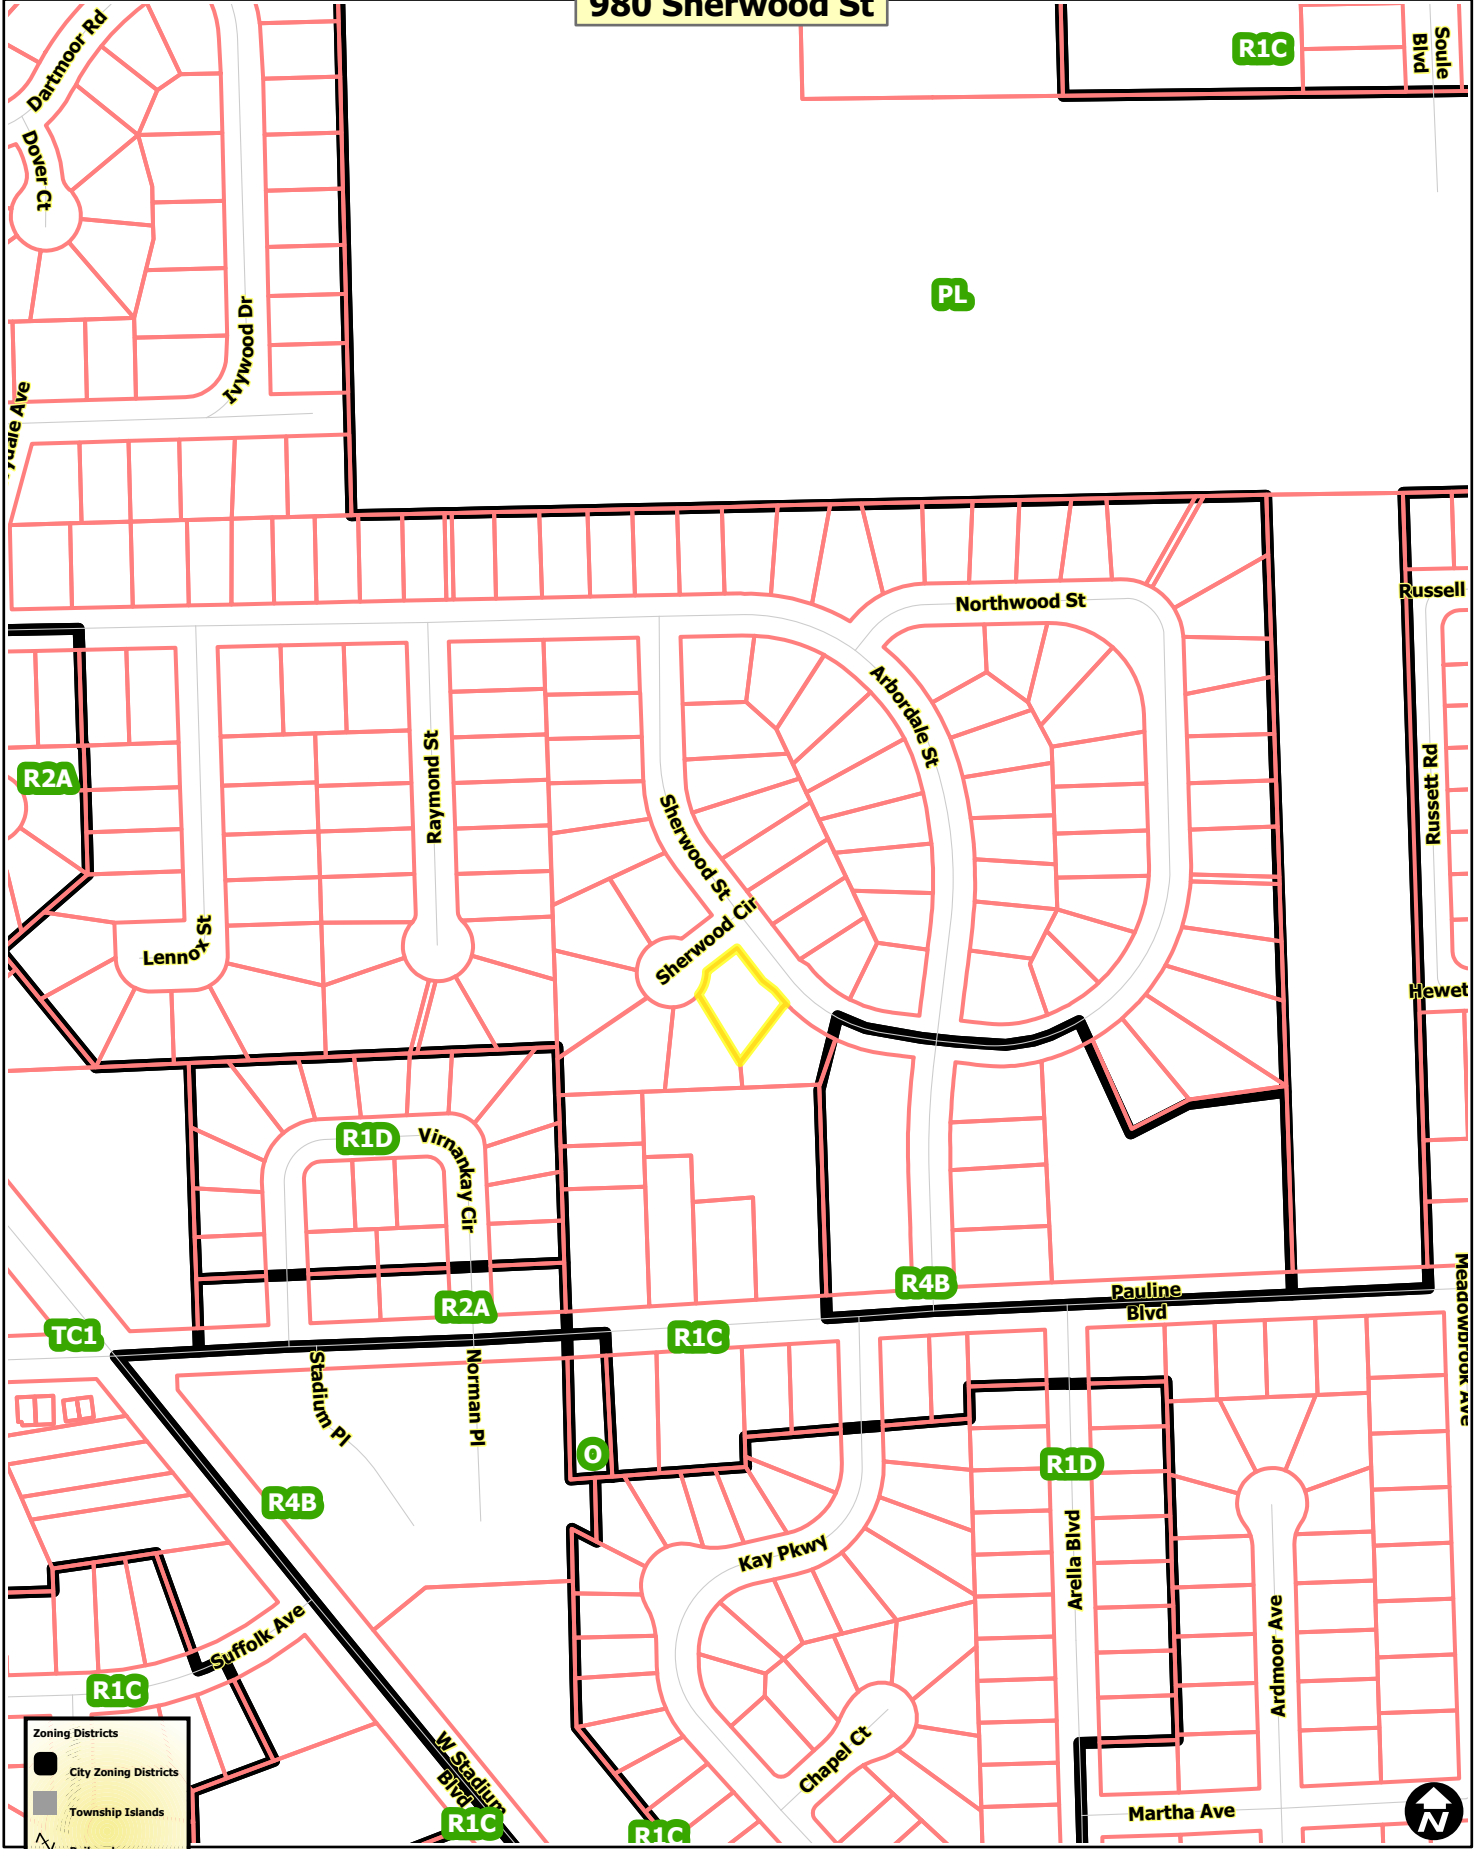

980 Sherwood St

R1C

Soule Blvd

PL

**Zoning Districts**

- City Zoning Districts
- Township Islands
- Railroads
- Huron River
- Tax Parcels

Map date: 4/28/2023  
 Any aerial imagery is circa 2020 unless otherwise noted  
 Terms of use: [www.a2gov.org/terms](http://www.a2gov.org/terms)