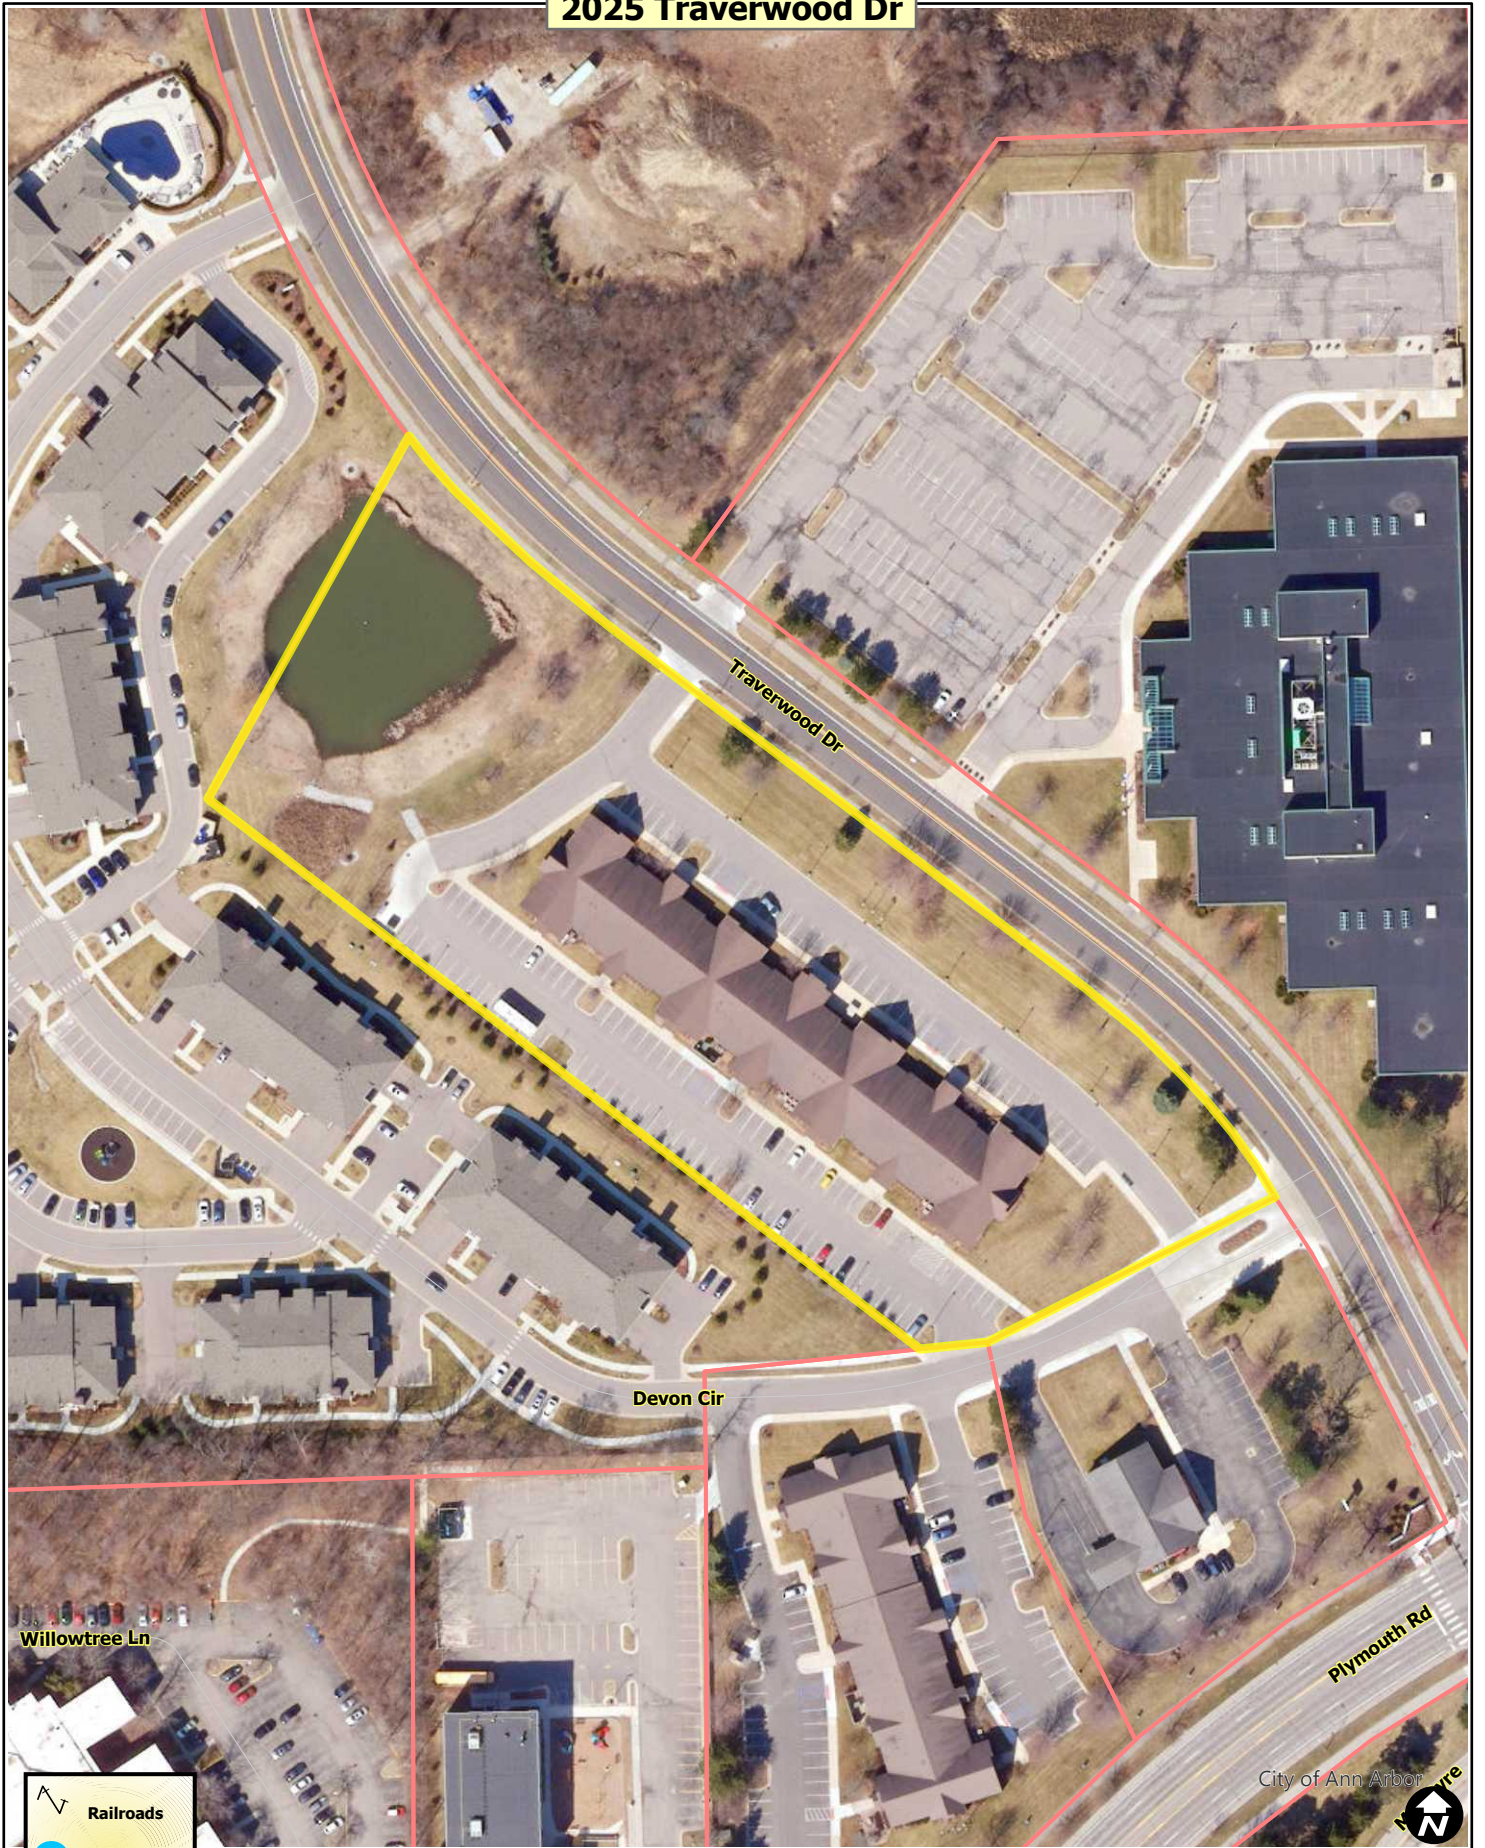

2025 Traverwood Dr

- Railroads
- Huron River
- Tax Parcels

City of Ann Arbor

Map date: 4/28/2023
Any aerial imagery is circa 2020 unless otherwise noted
Terms of use: www.a2gov.org/terms