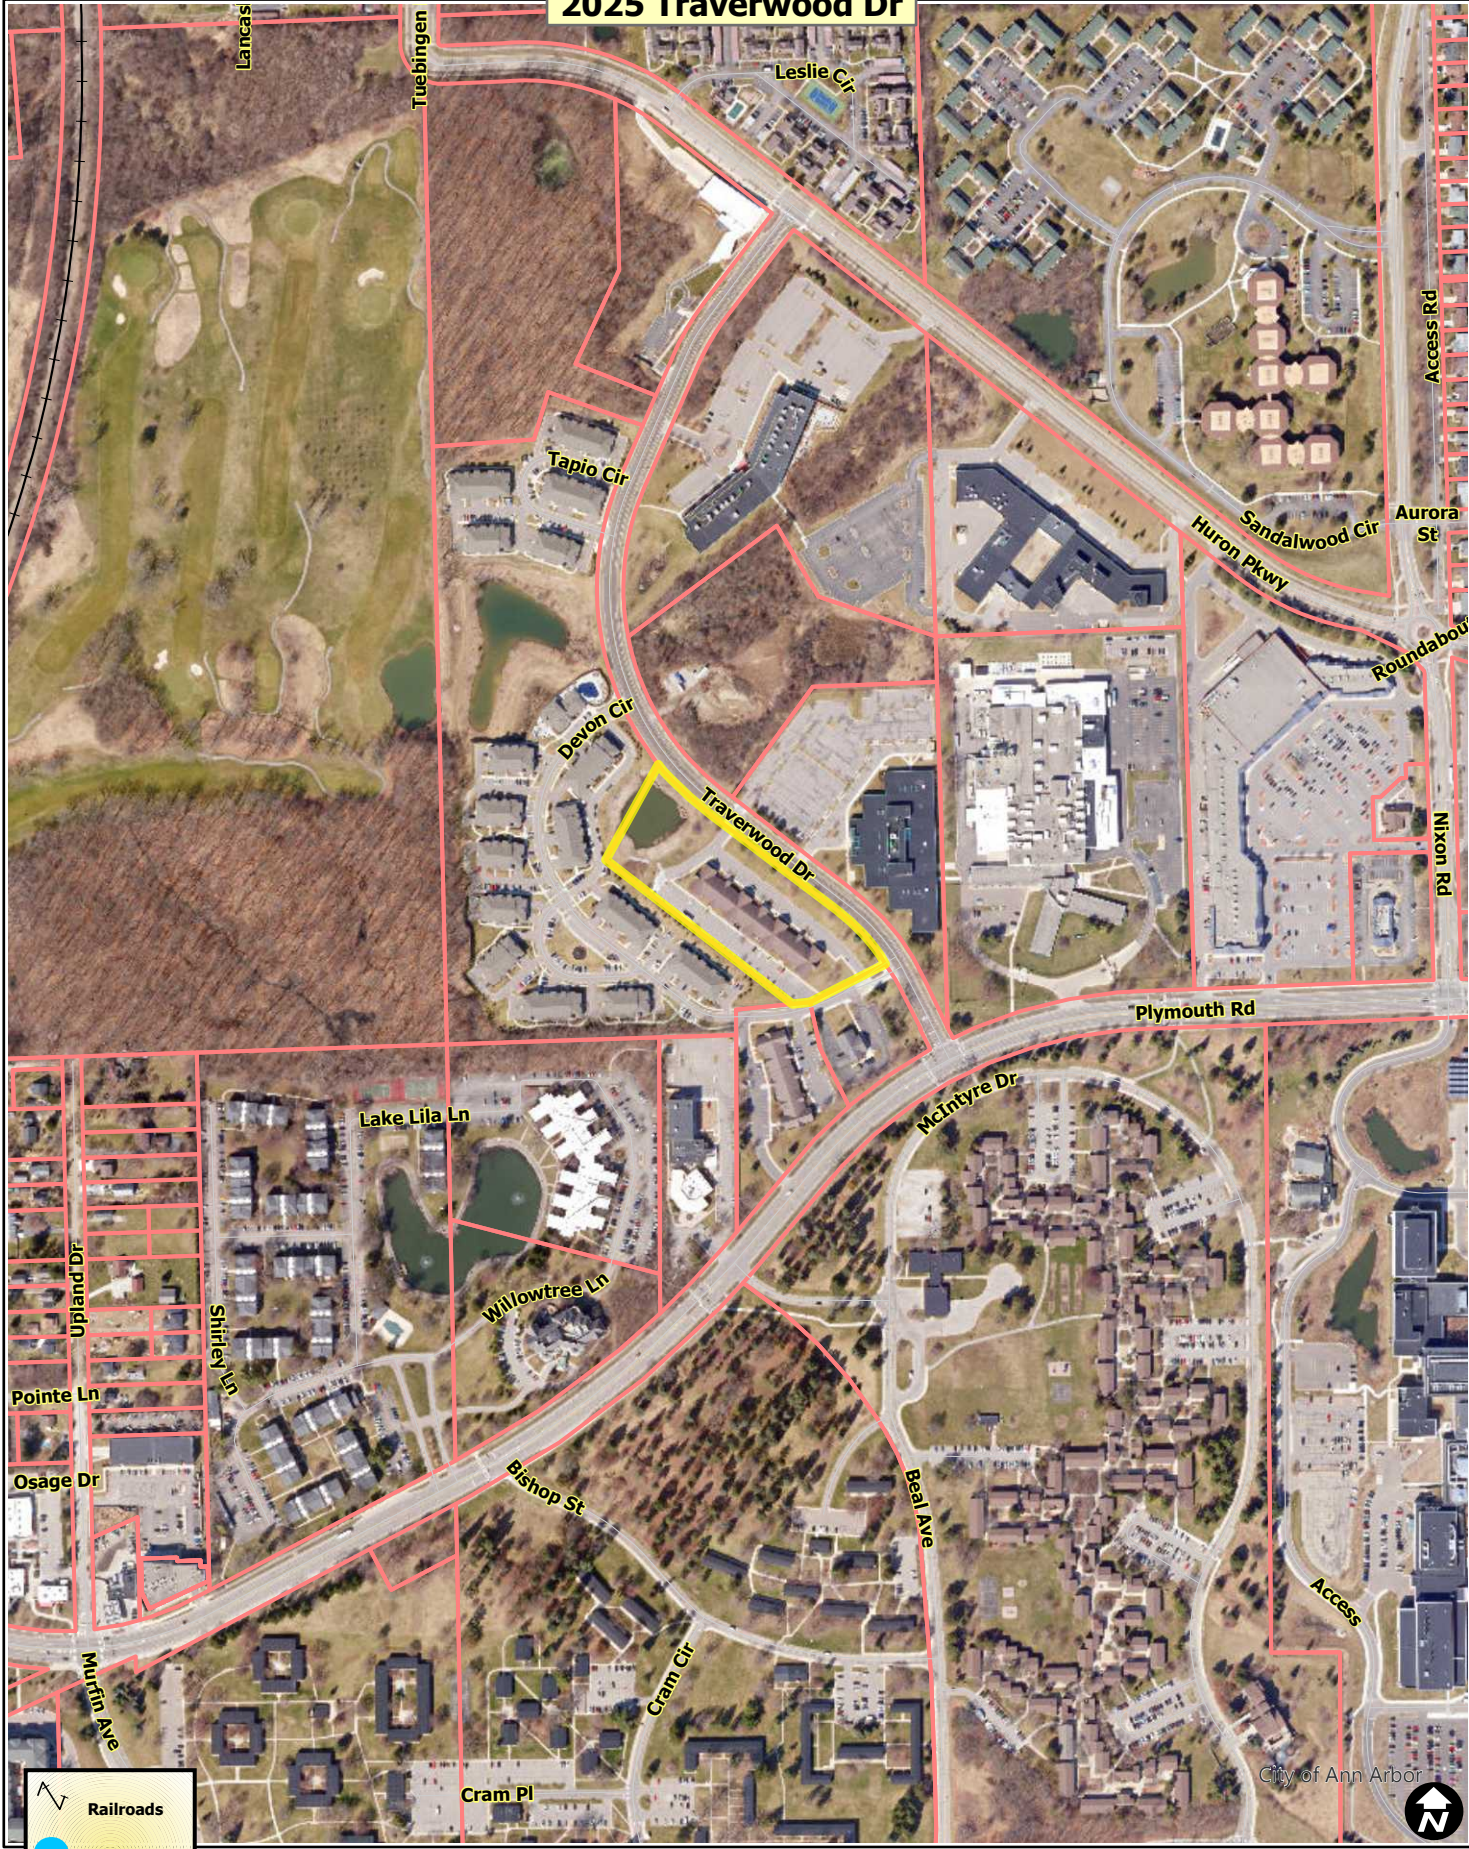

# 2025 Traverwood Dr

- Railroads
- Huron River
- Tax Parcels

Map date: 4/28/2023  
Any aerial imagery is circa 2020 unless otherwise noted  
Terms of use: [www.a2gov.org/terms](http://www.a2gov.org/terms)