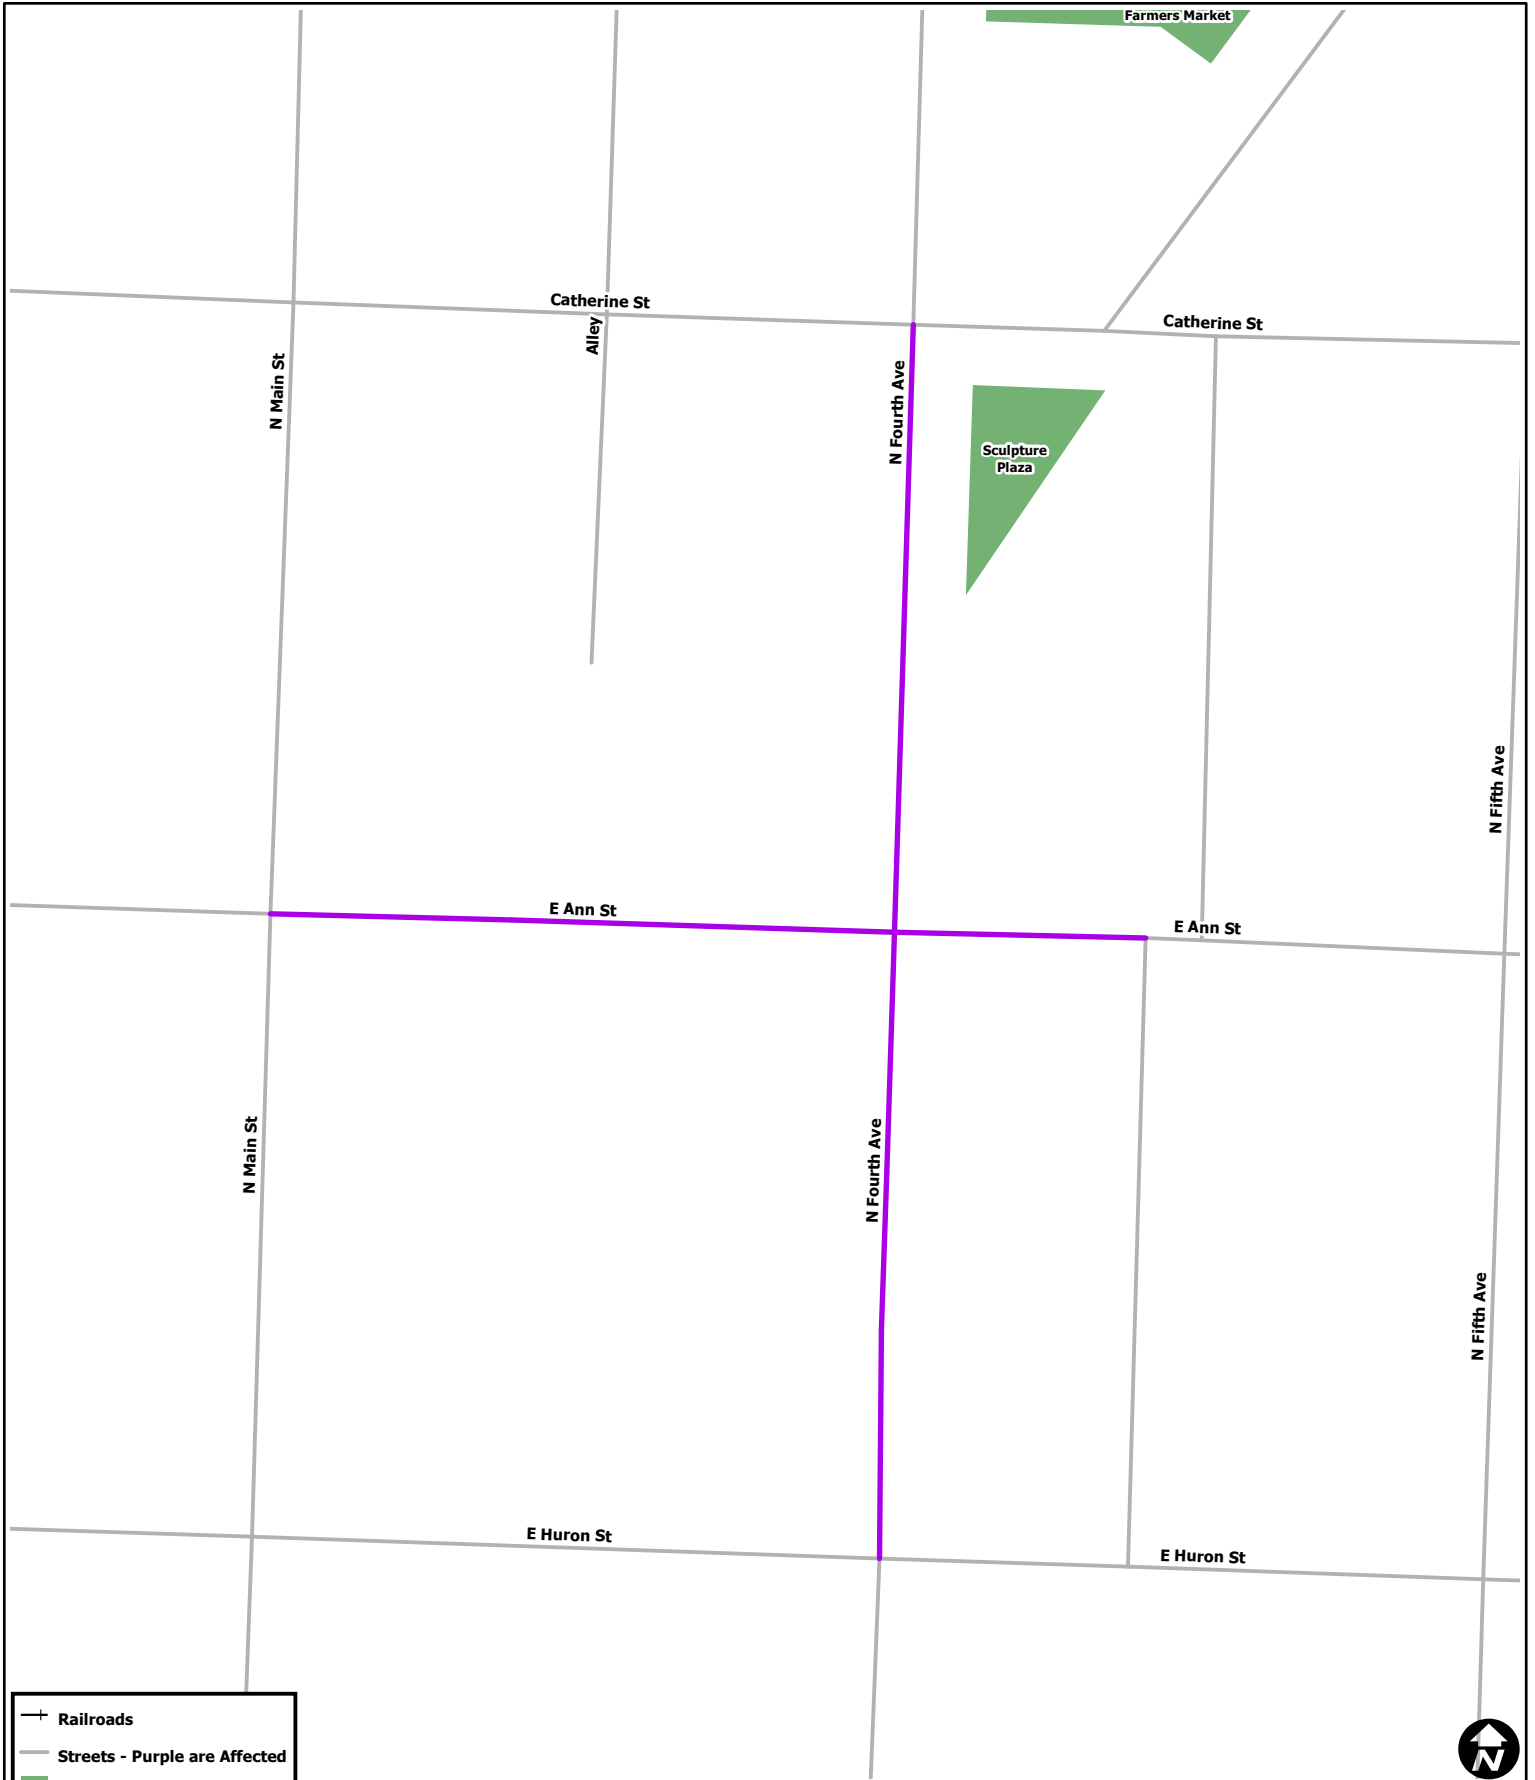

African American Downtown Festival

	Railroads
	Streets - Purple are Affected
	Parks
	Schools
	Other Open Space
	University Owned