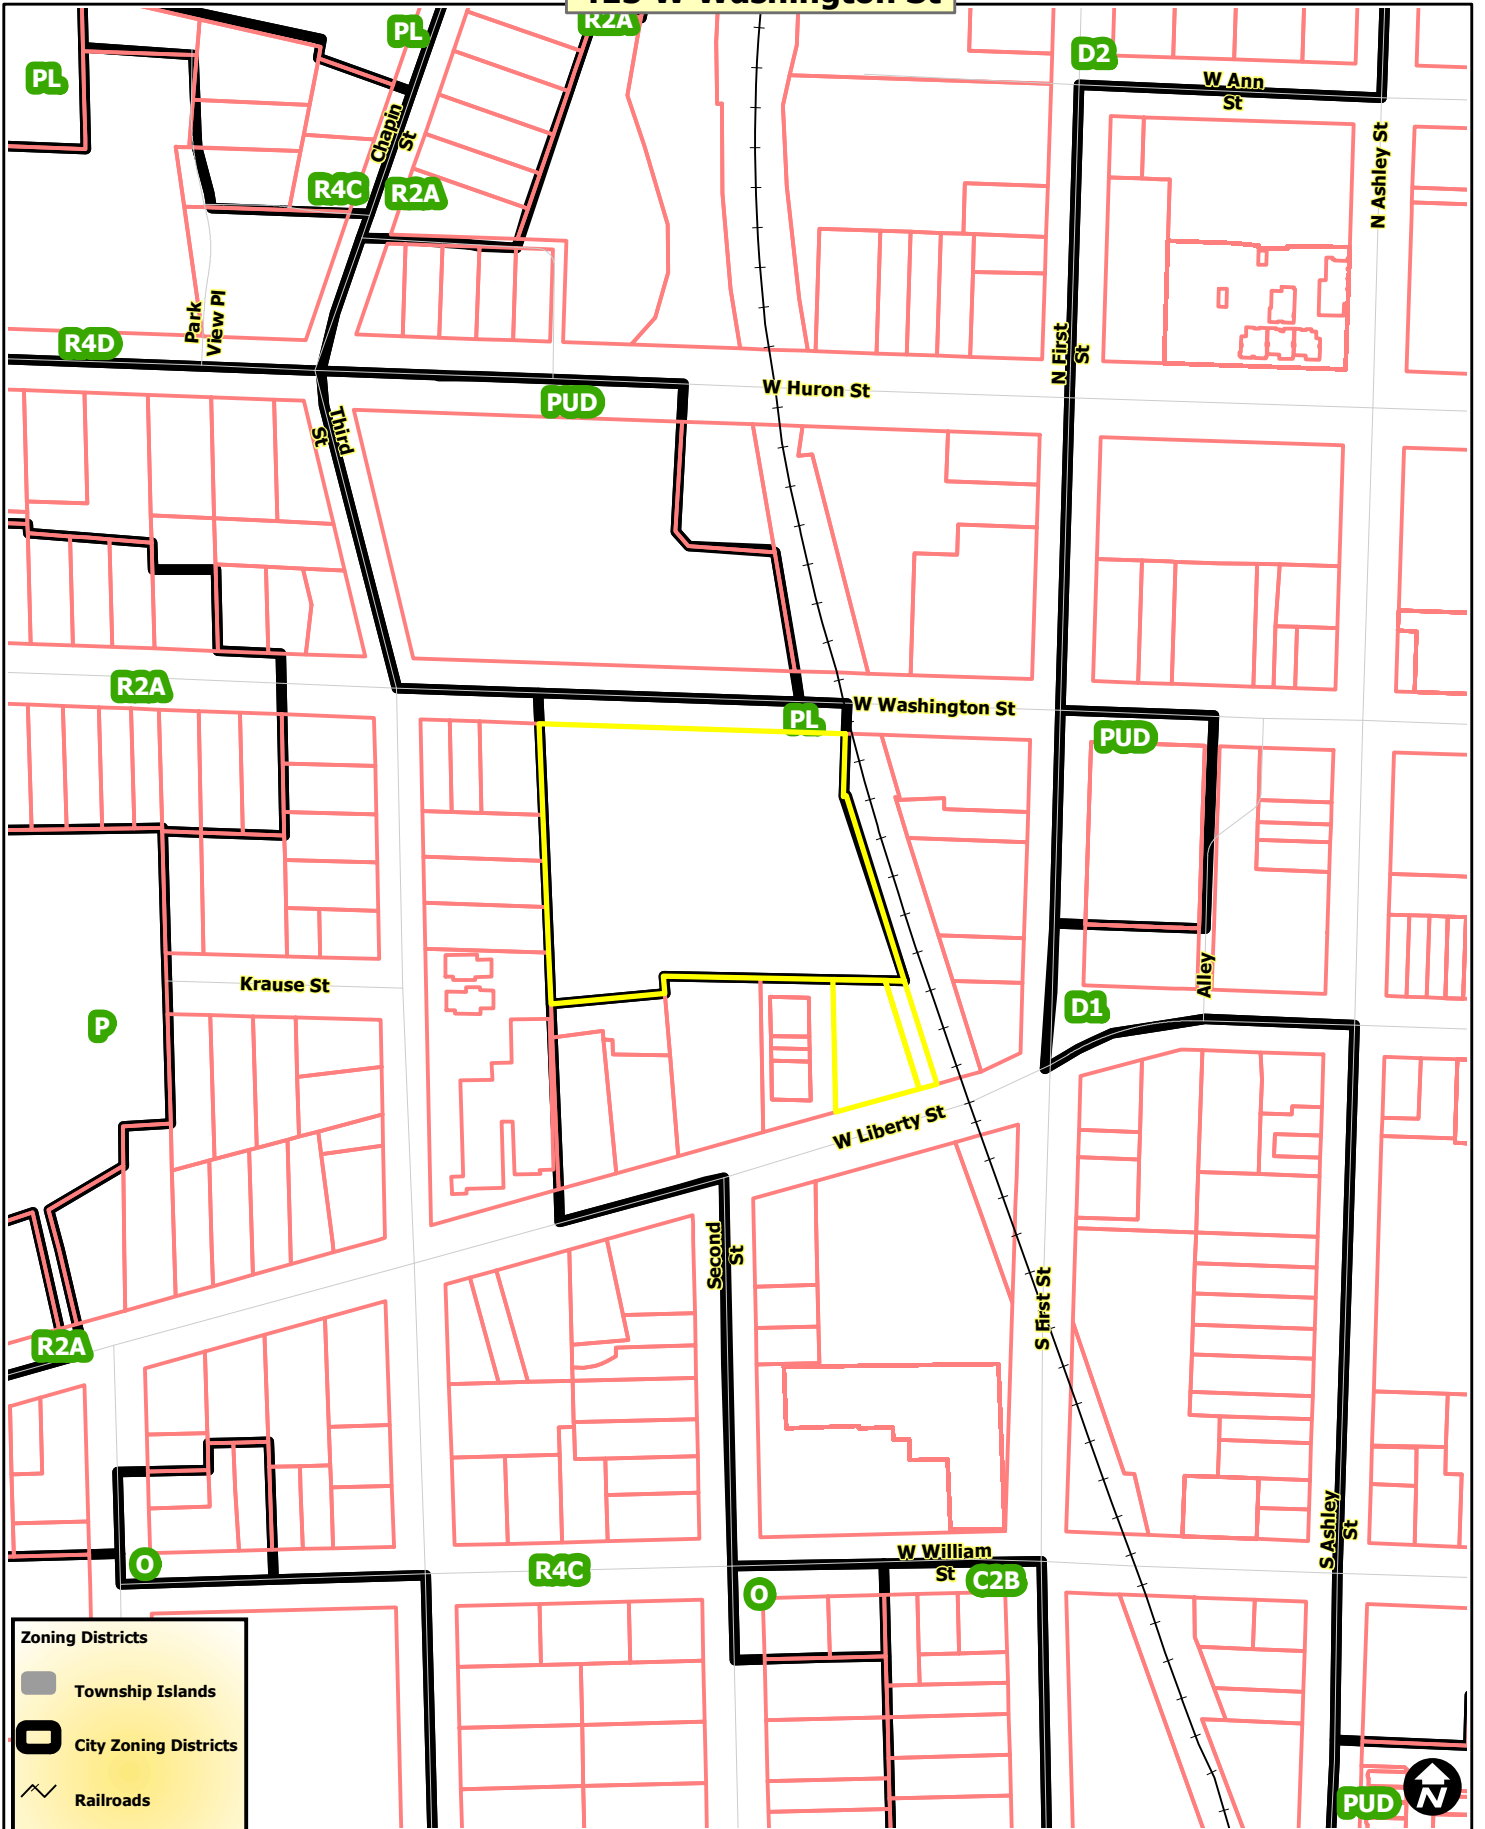

415 W Washington St

Zoning Districts

-  Township Islands
-  City Zoning Districts
-  Railroads
-  Huron River
-  Tax Parcels

Map date: 4/21/2020
 Any aerial imagery is circa 2018 unless otherwise noted
 Terms of use: www.a2gov.org/terms