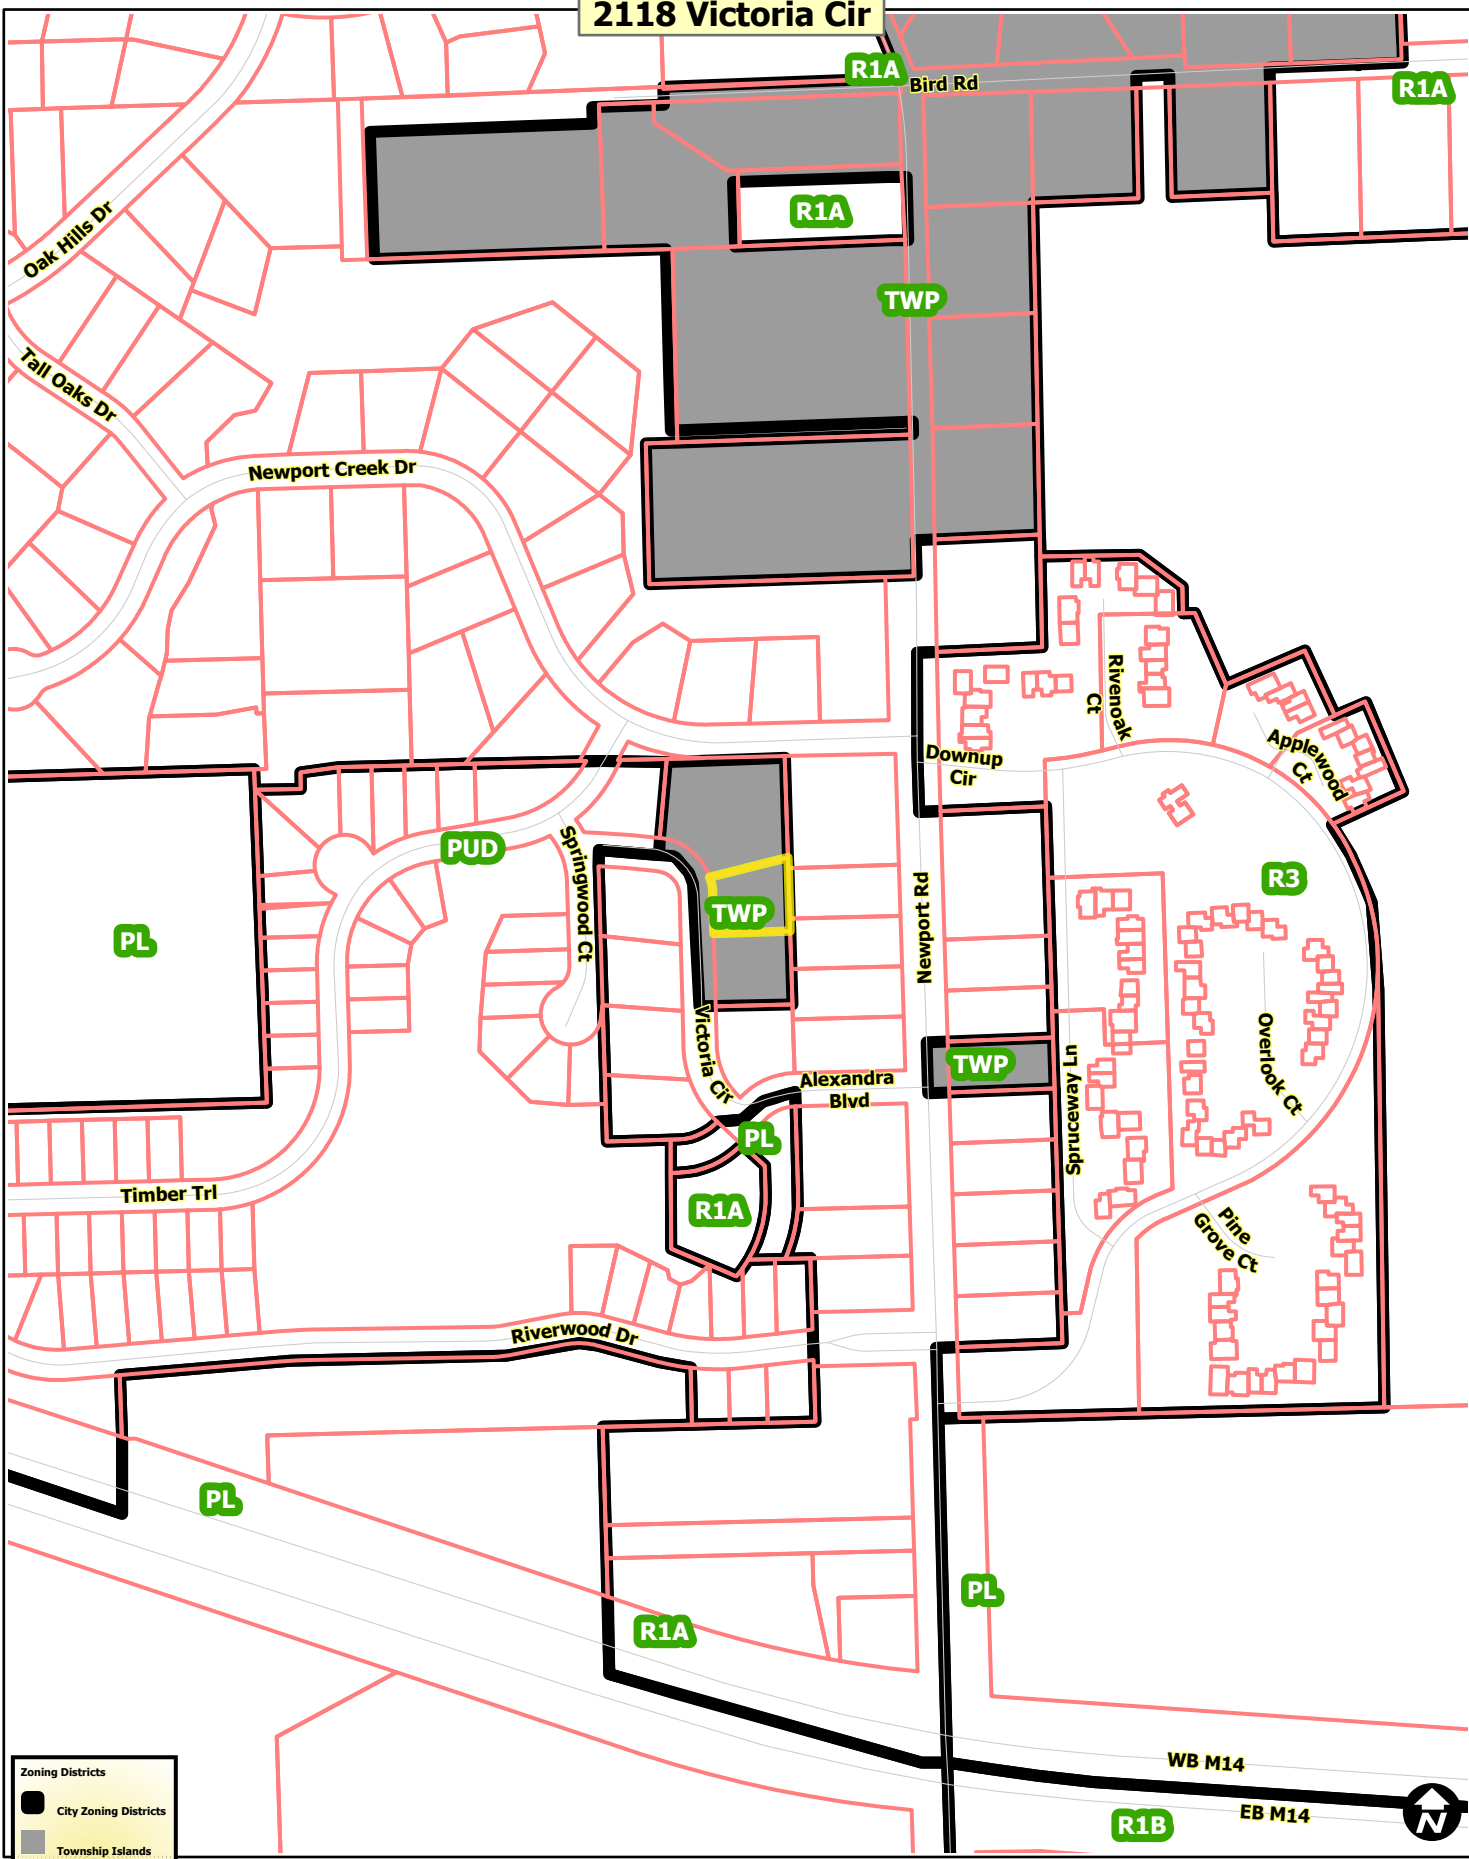

2118 Victoria Cir

Zoning Districts

- City Zoning Districts
- Township Islands
- Railroads
- Huron River
- Tax Parcels

Map date: 10/25/2022
Any aerial imagery is circa 2020 unless otherwise noted
Terms of use: www.a2gov.org/terms