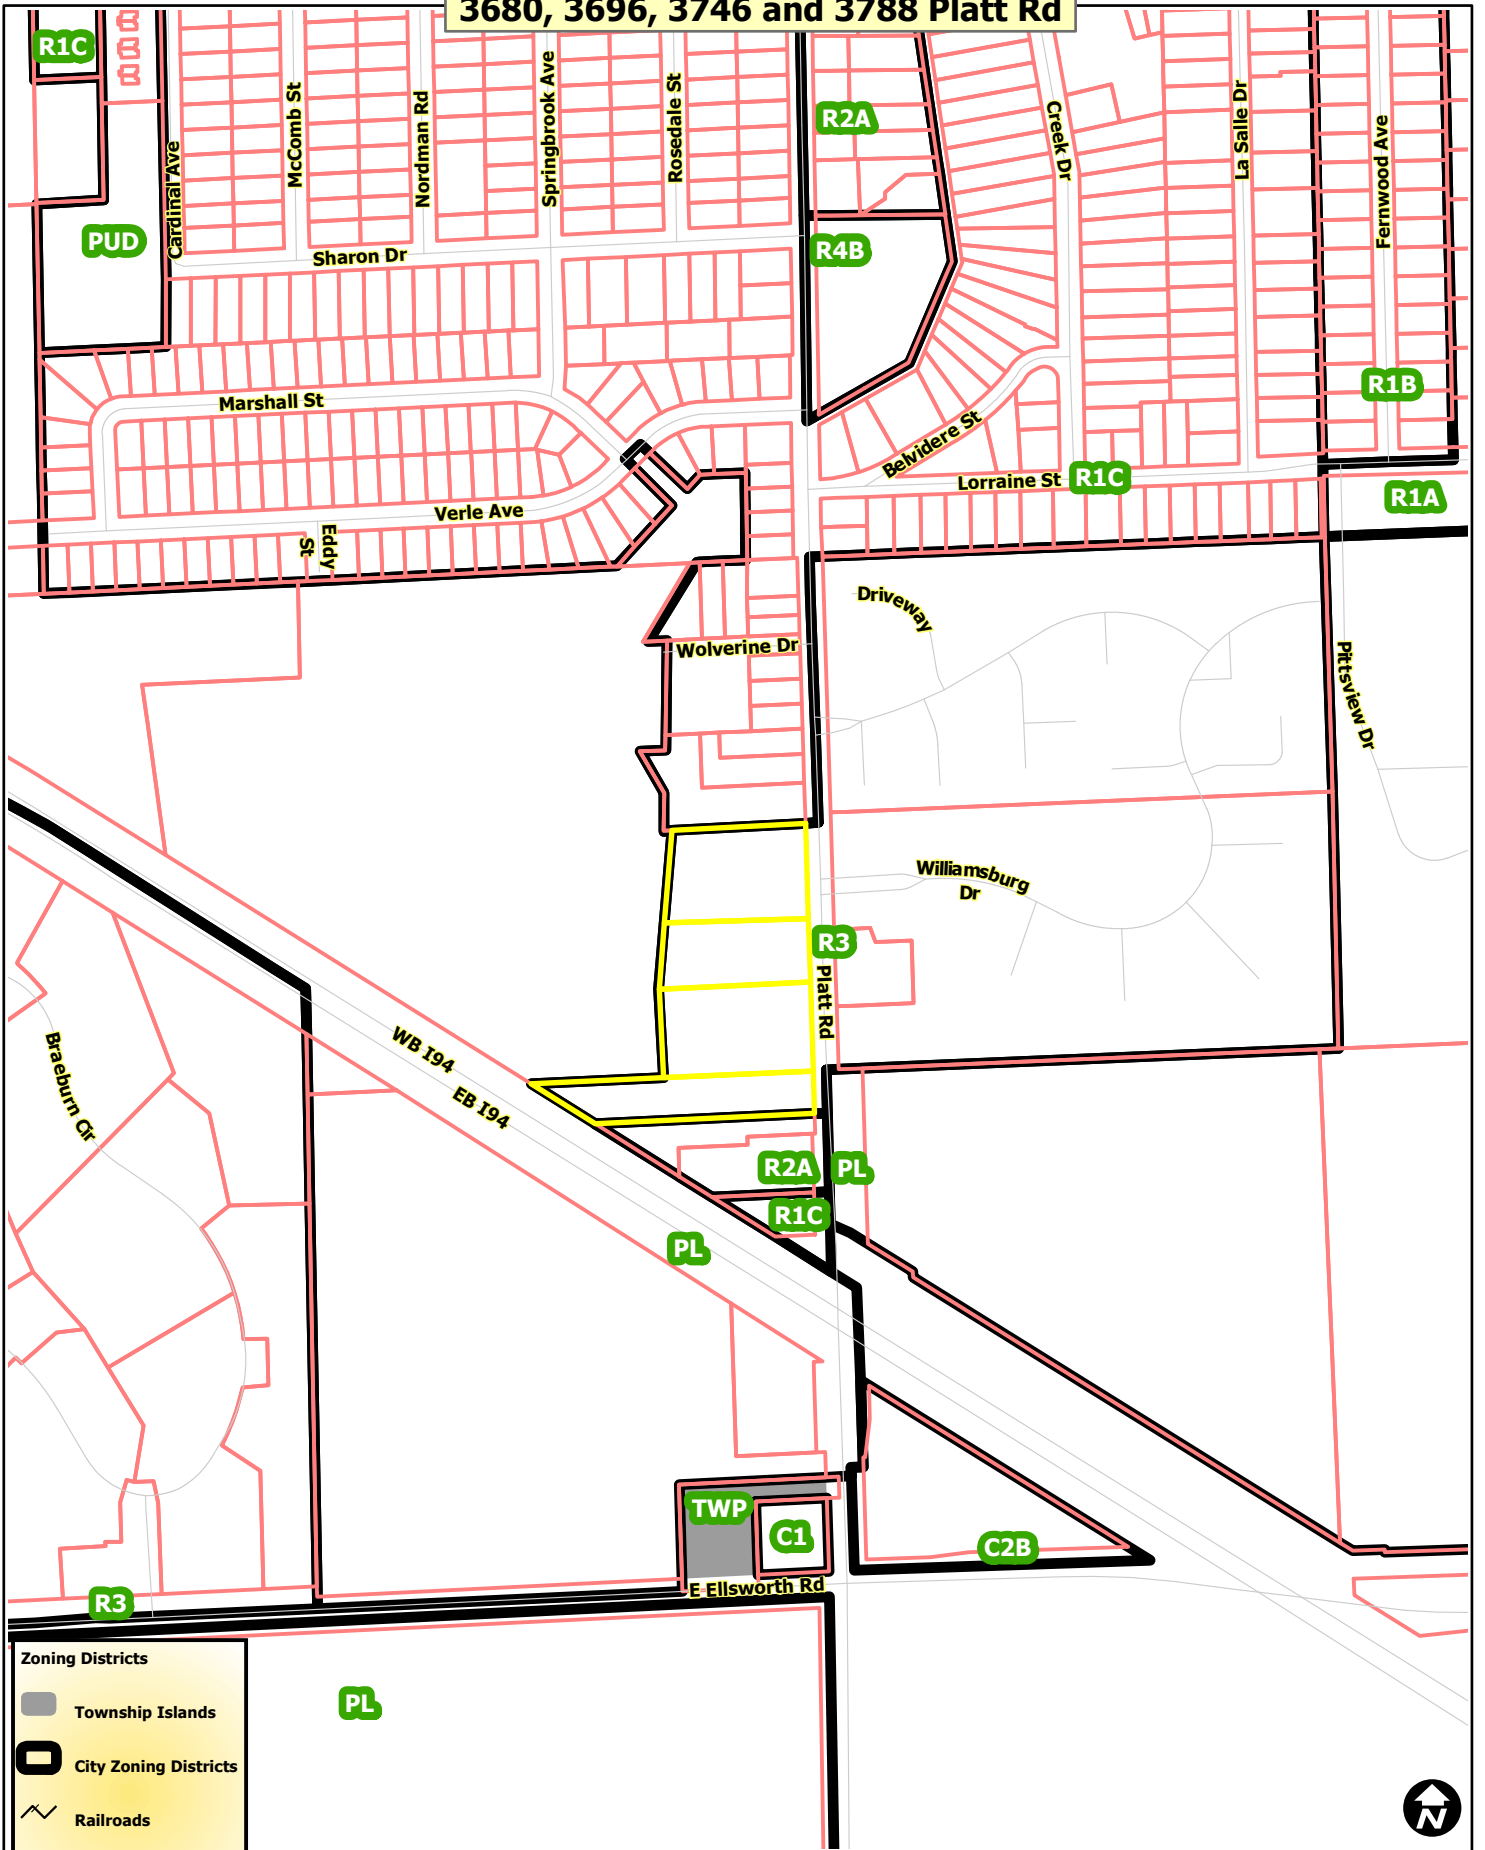

3680, 3696, 3746 and 3788 Platt Rd

Zoning Districts	
	Township Islands
	City Zoning Districts
	Railroads
	Huron River
	Tax Parcels

Map date: 1/14/2021
 Any aerial imagery is circa 2020 unless otherwise noted
 Terms of use: www.a2gov.org/terms