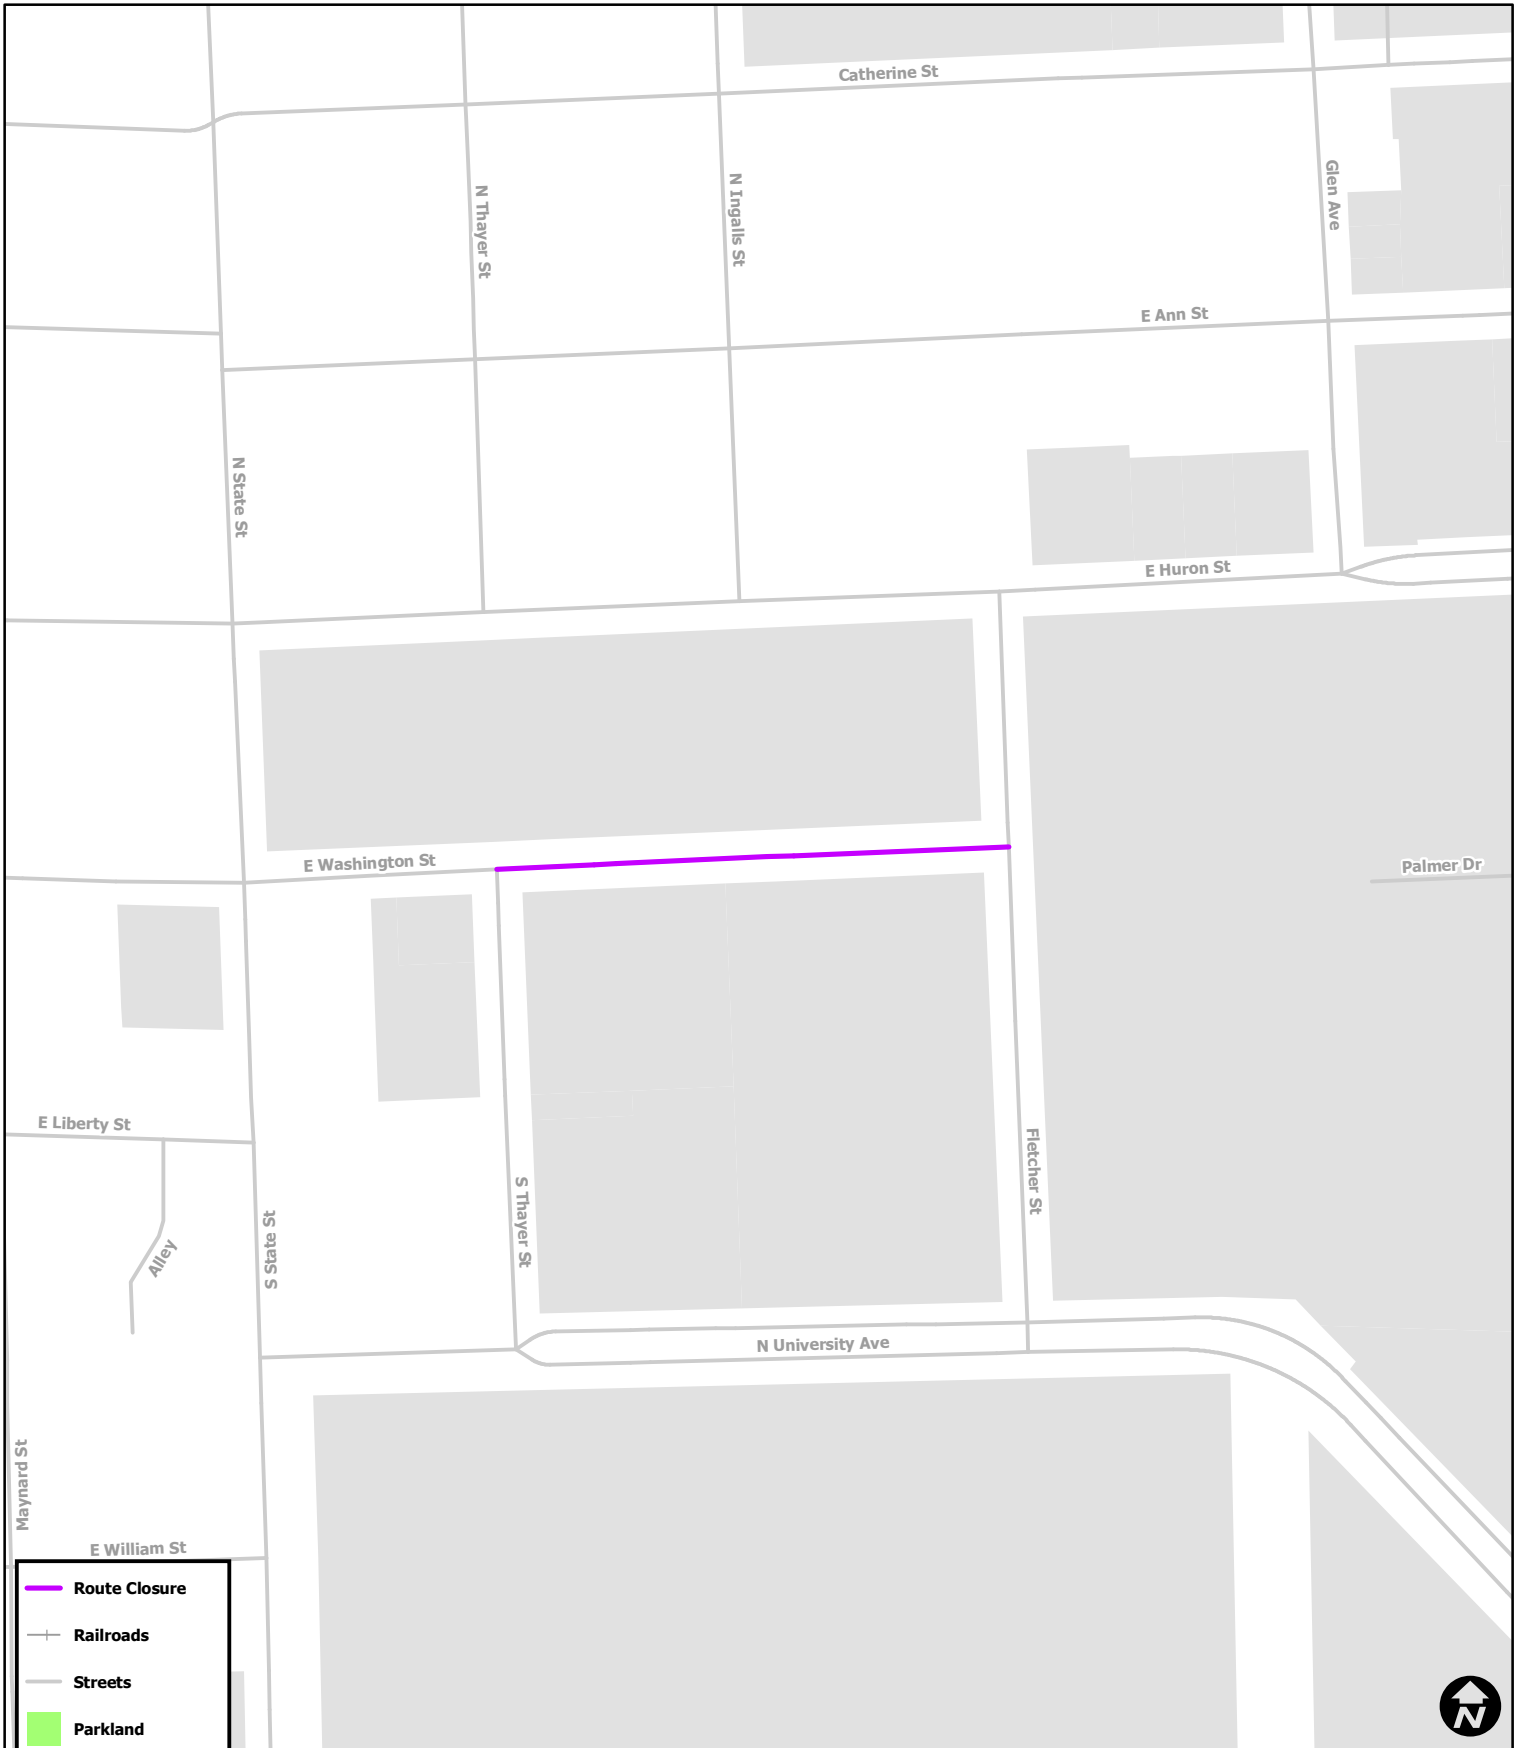

# Alliance Opening Ceremony

Map date 4/8/2016  
 Any aerial imagery is circa 2015 unless otherwise noted  
 Terms of use: [www.a2gov.org/terms](http://www.a2gov.org/terms)