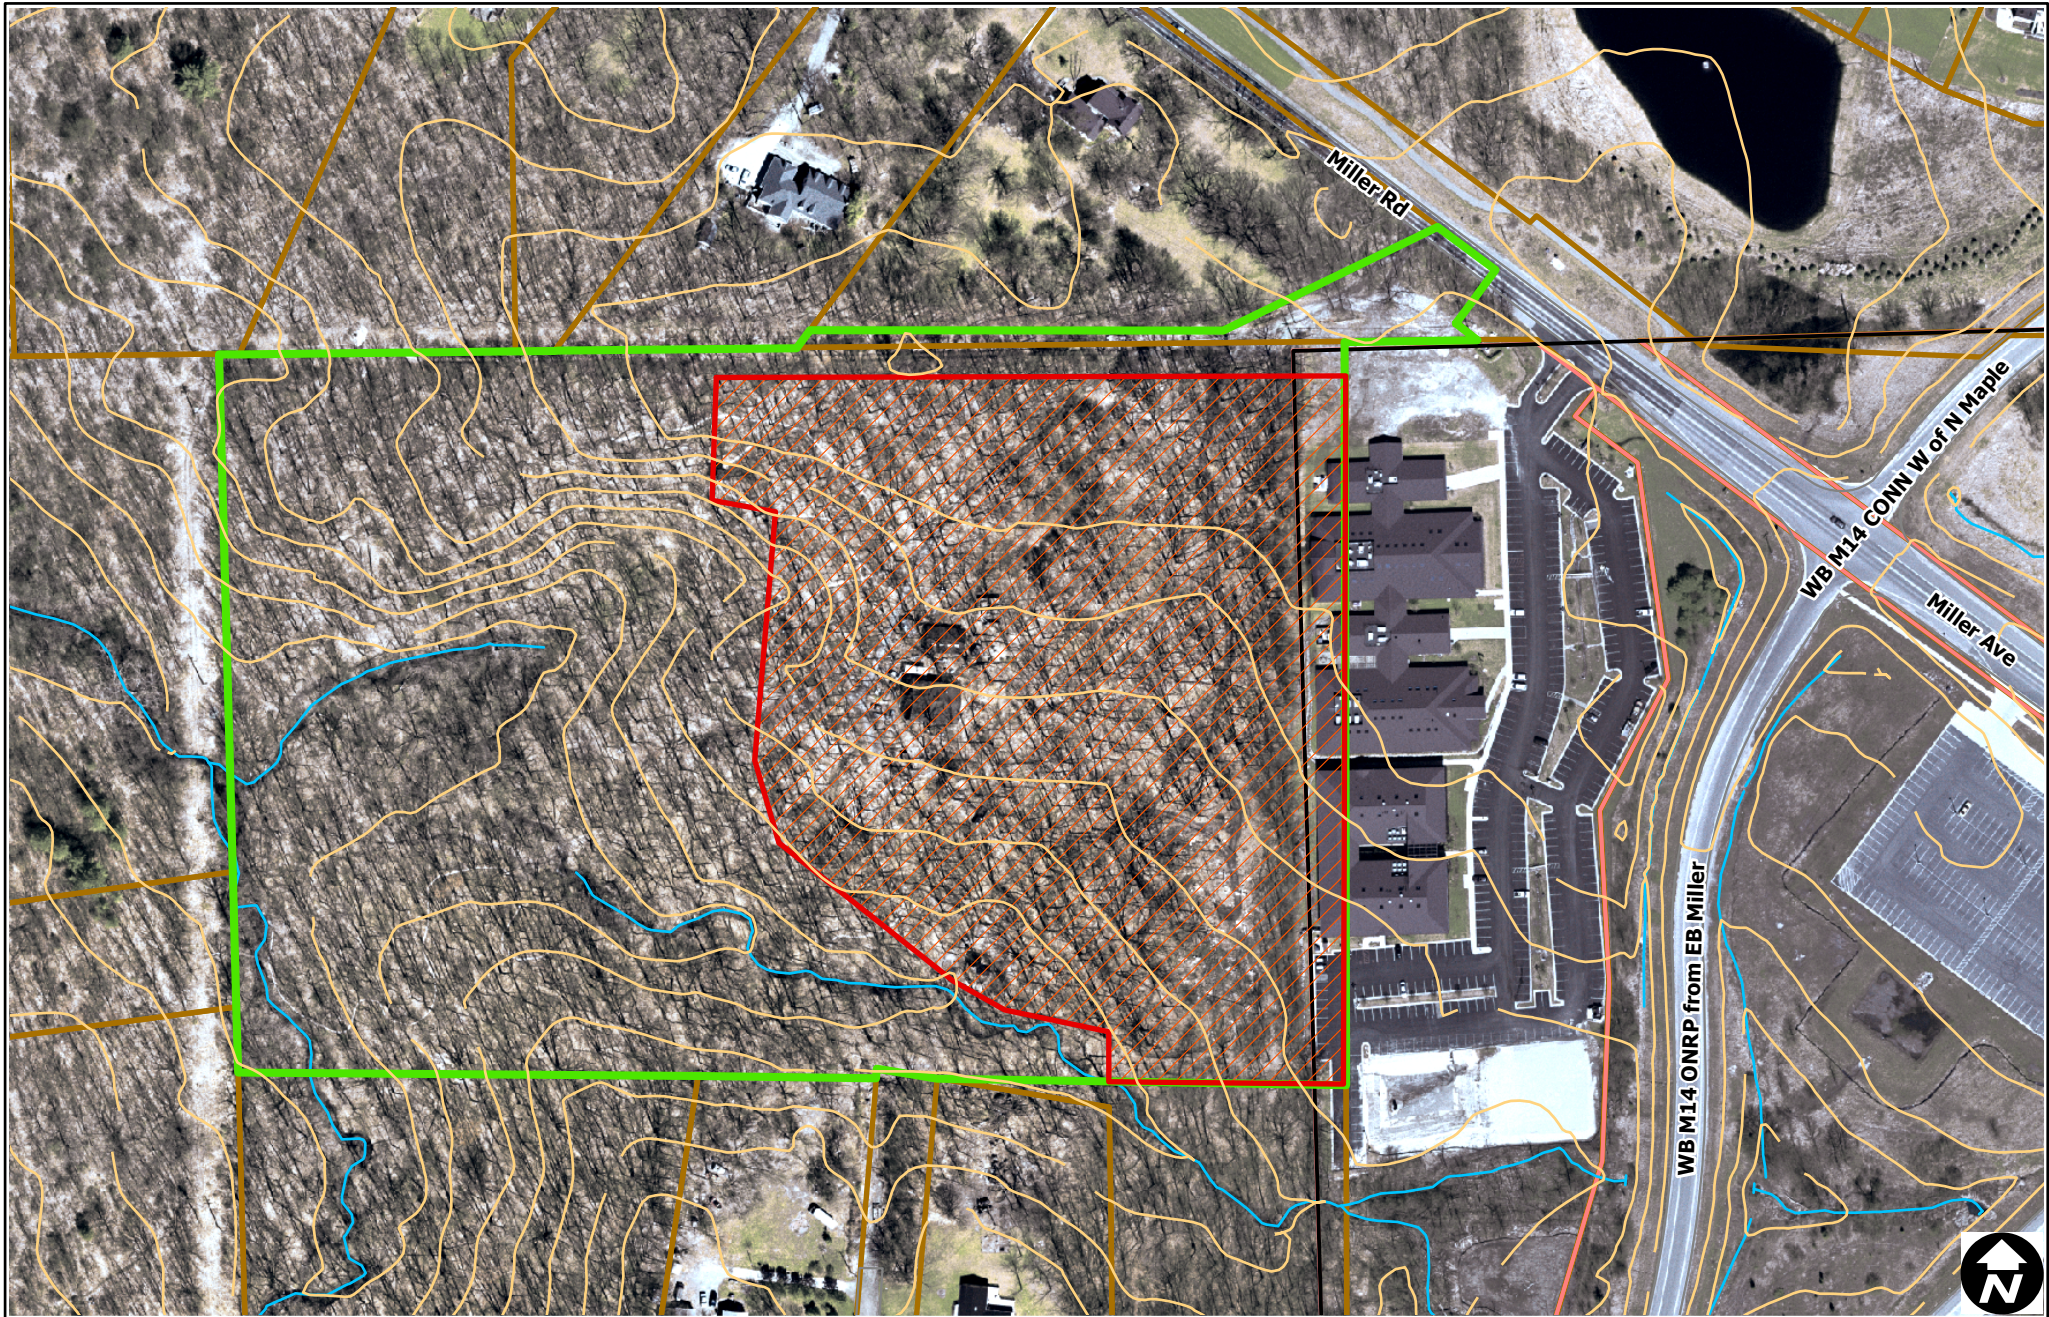

Botsford Property - Proposed Easement

0 125 250 500 Feet

Map Legend

- Area Excluded from Conservation Easement
- Property Boundary

Maps available online:
<http://gisweb.ewashtenaw.org/website/mapwashtenaw/>

Copyright 2008 City of Ann Arbor, Michigan