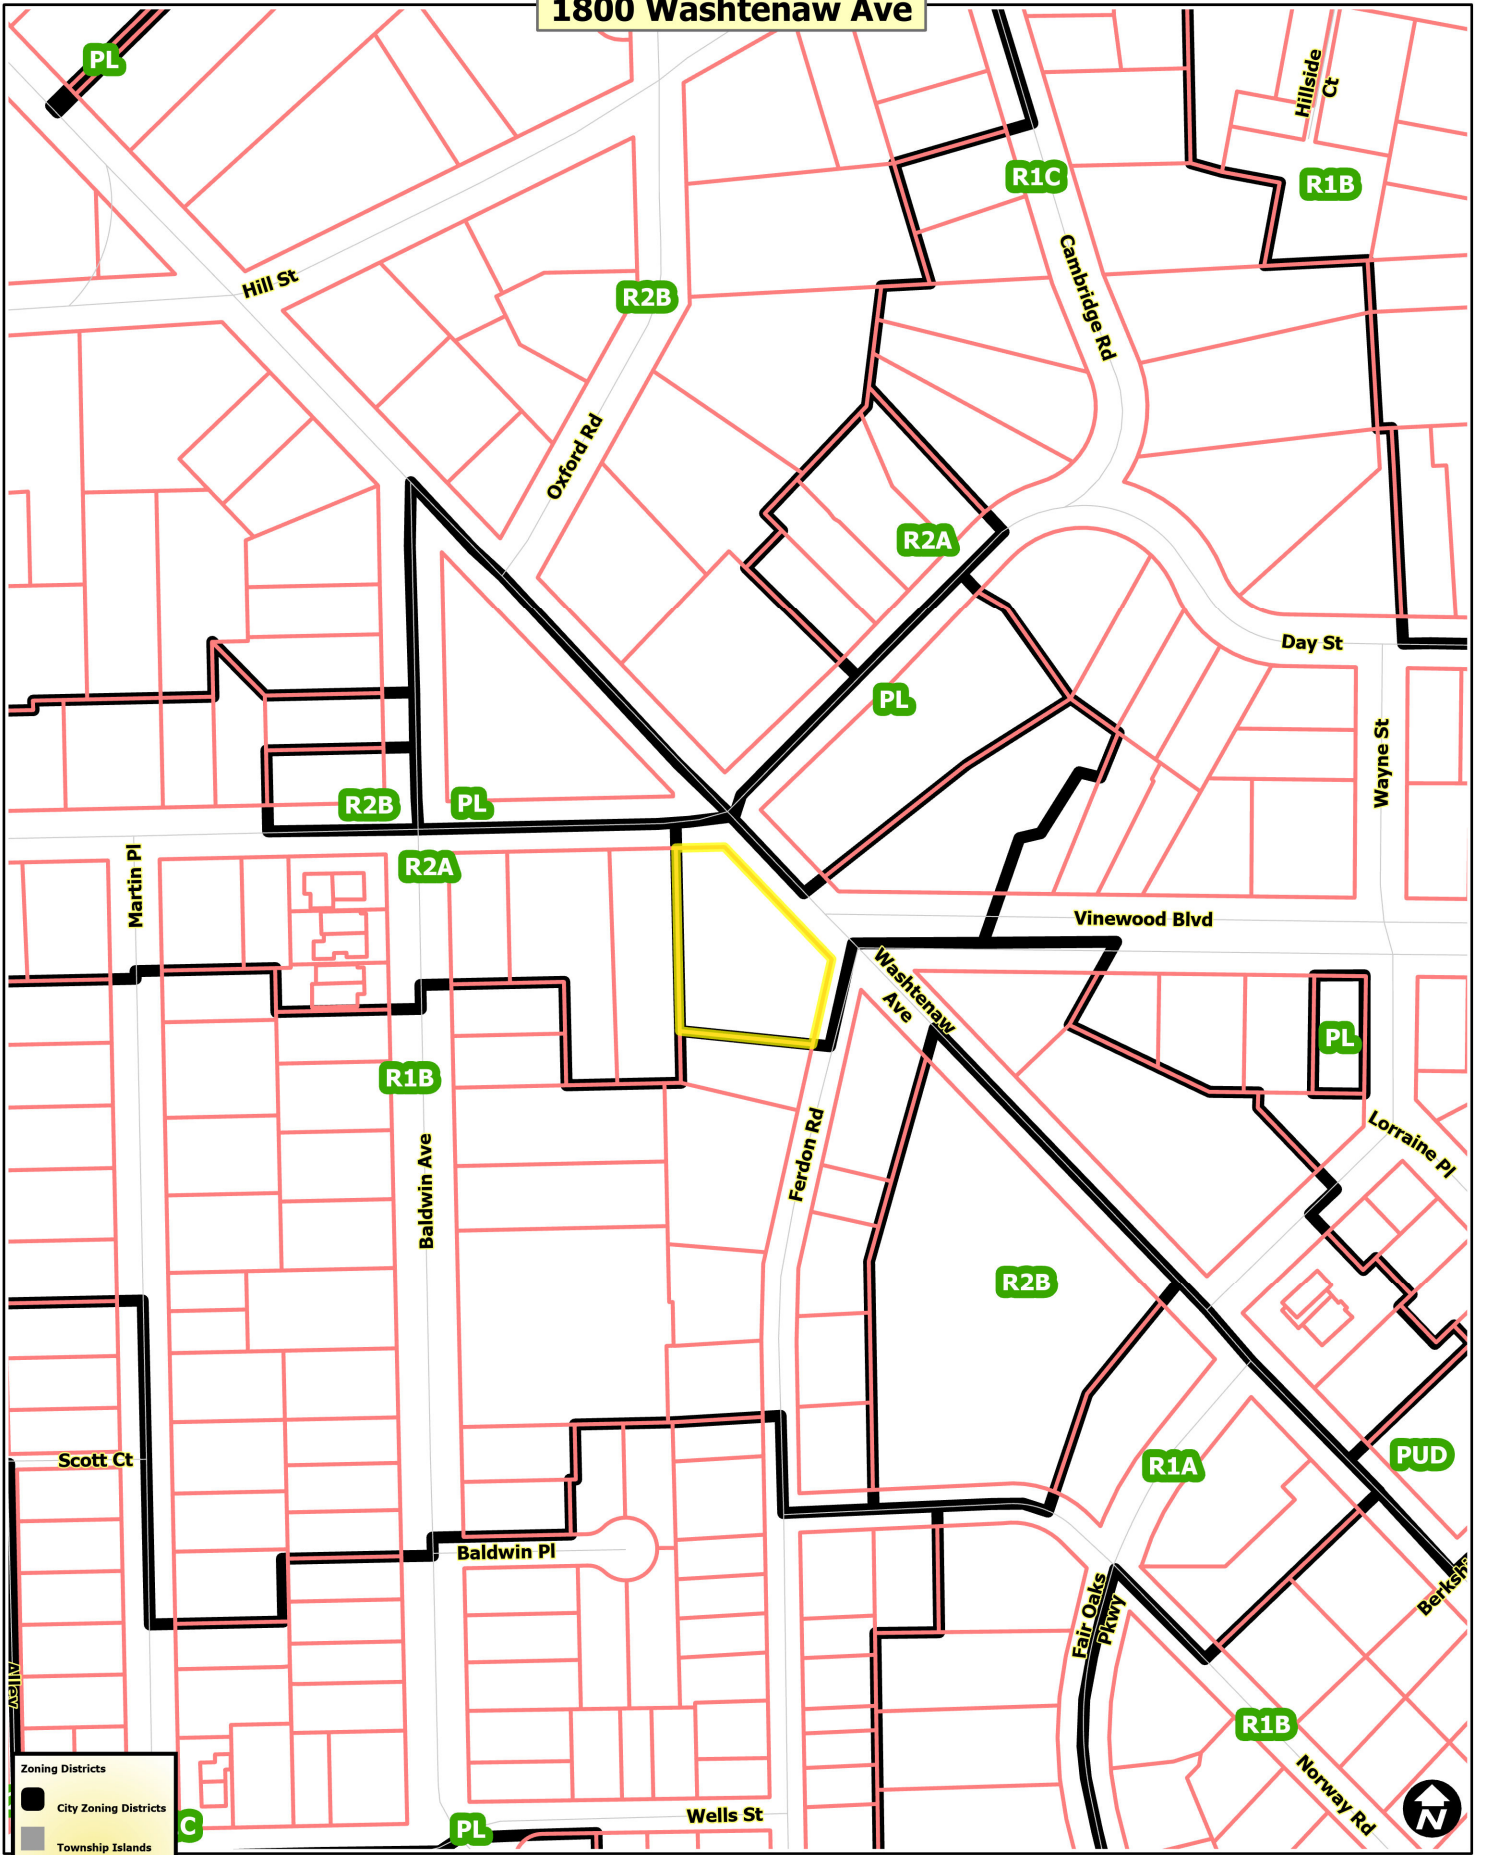

1800 Washtenaw Ave

Zoning Districts

- City Zoning Districts
- Township Islands
- Railroads
- Huron River
- Tax Parcels

Map date: 2/17/2023
Any aerial imagery is circa 2020 unless otherwise noted
Terms of use: www.a2gov.org/terms