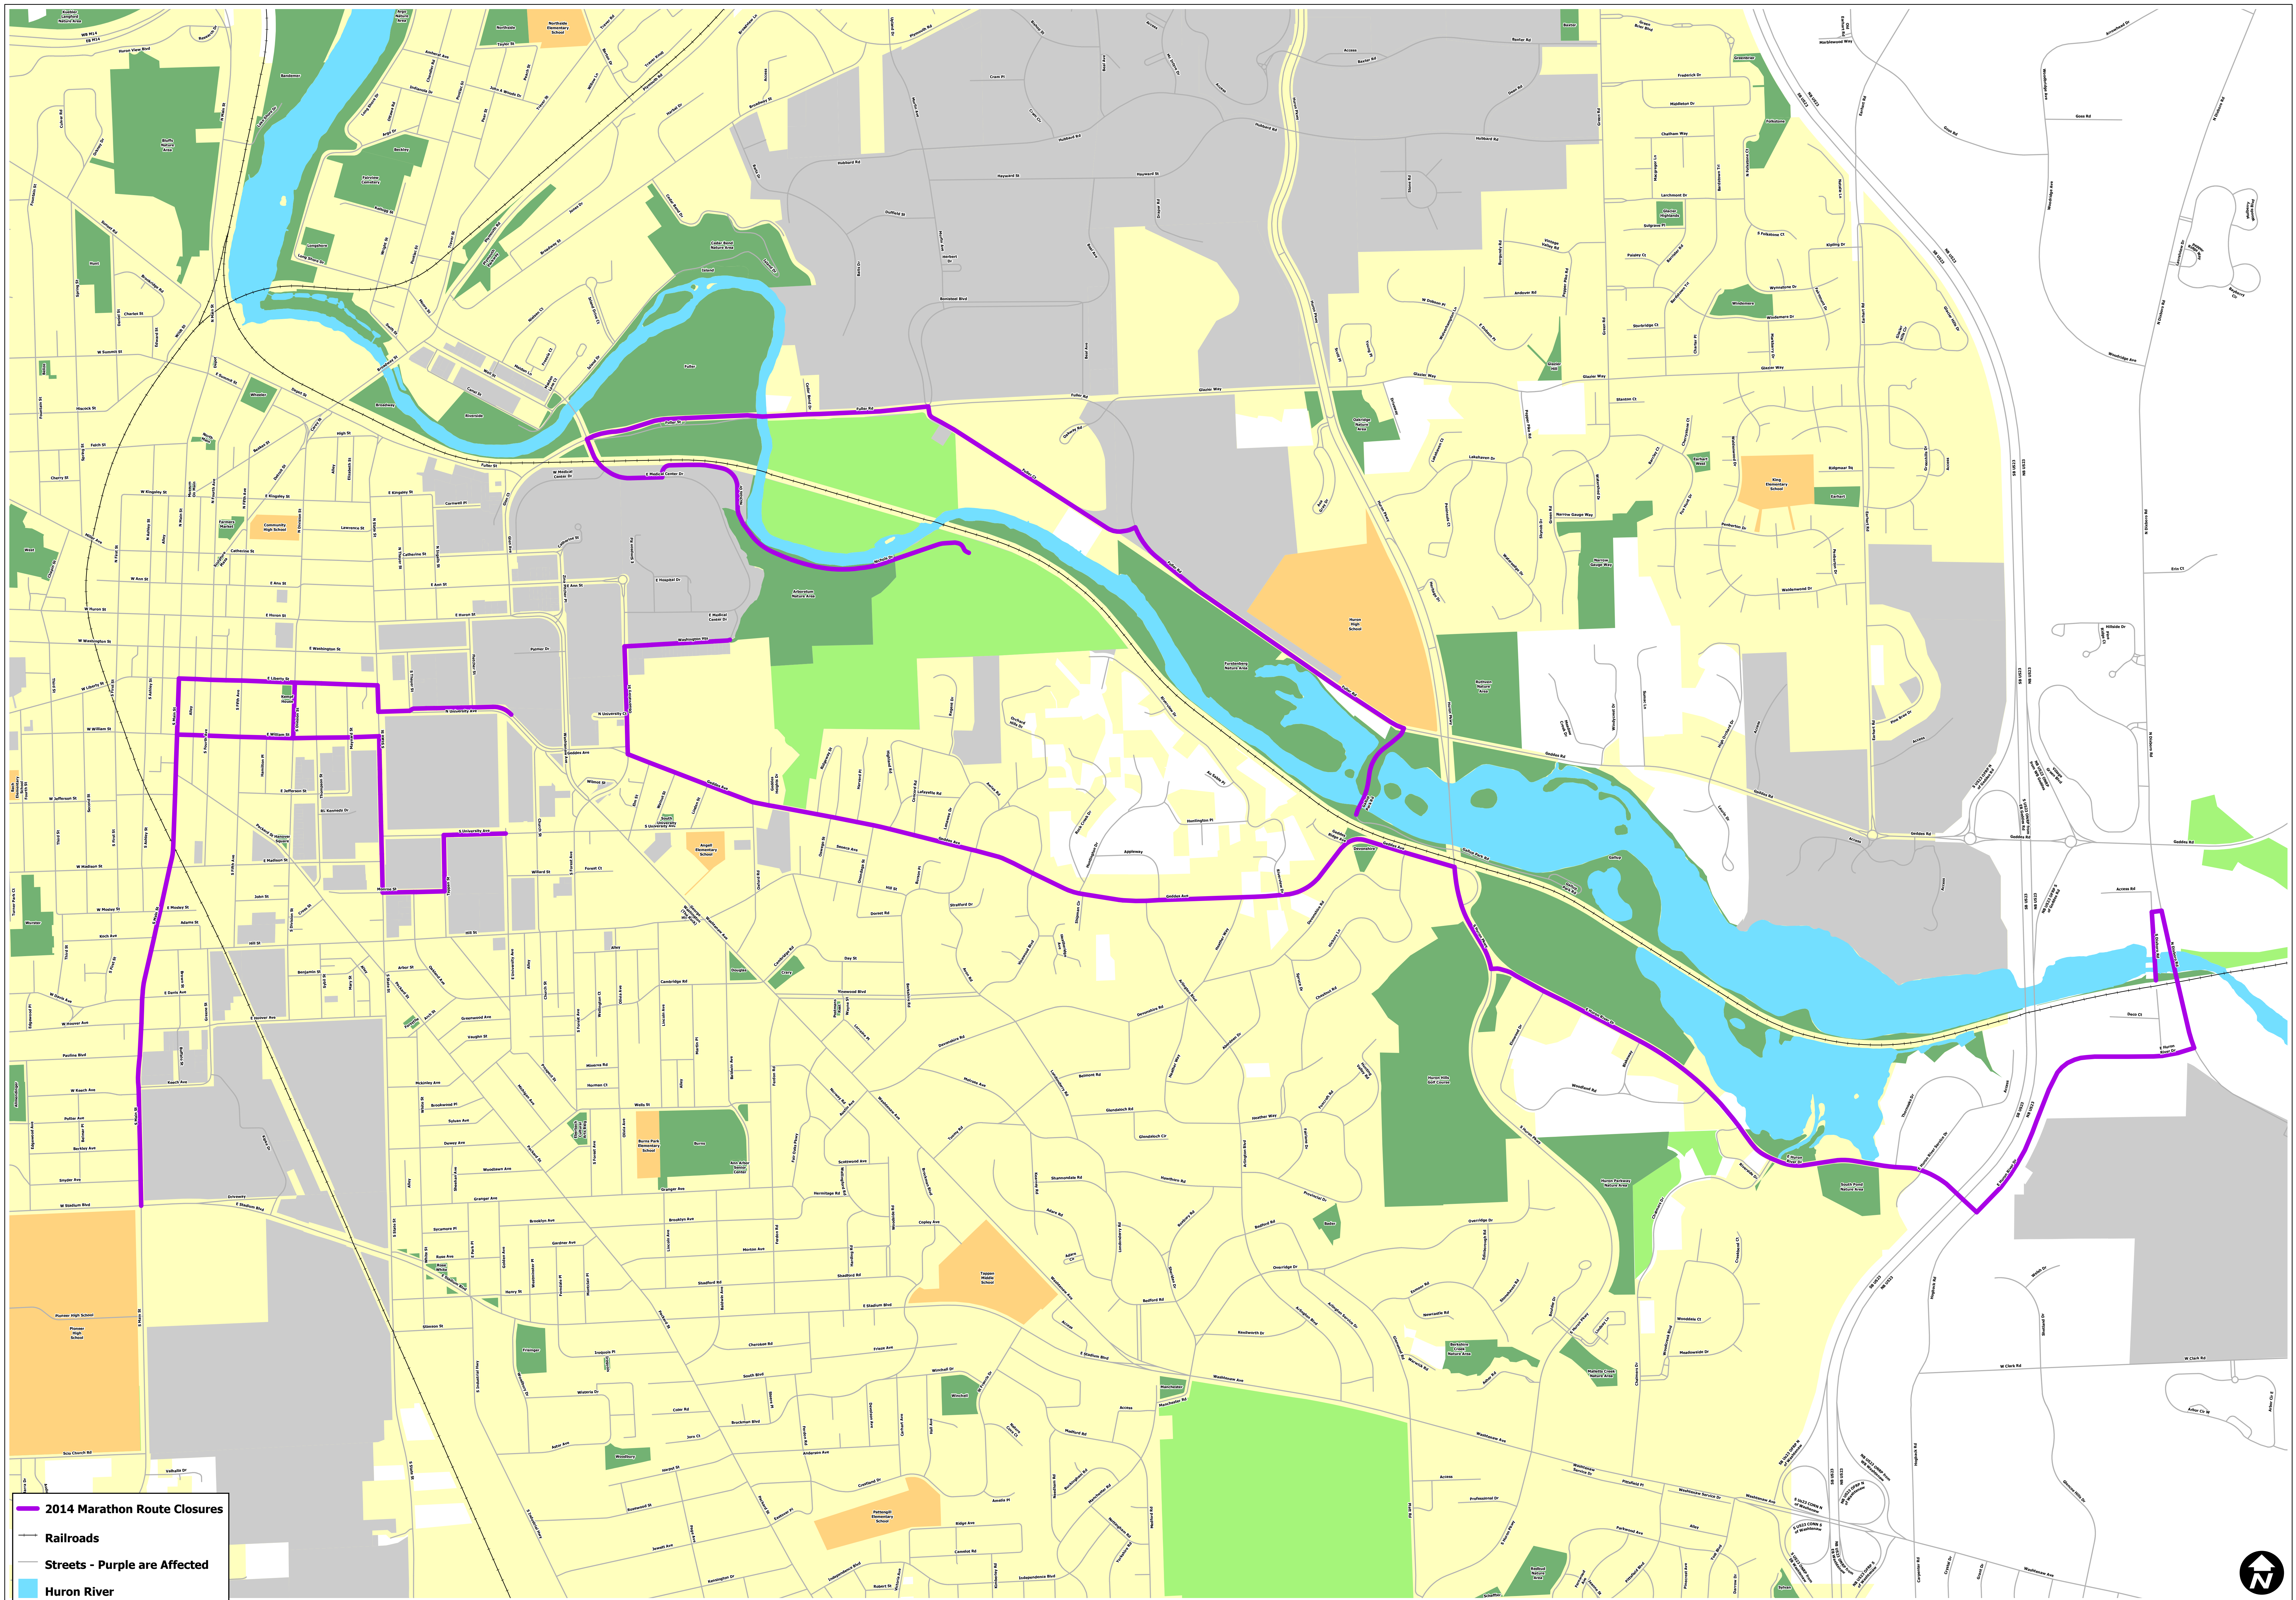

Ann Arbor Marathon

- 2014 Marathon Route Closures
- Railroads
- Streets - Purple are Affected
- Huron River
- Parks
- Schools
- Other Open Space
- University Owned
- City Boundary