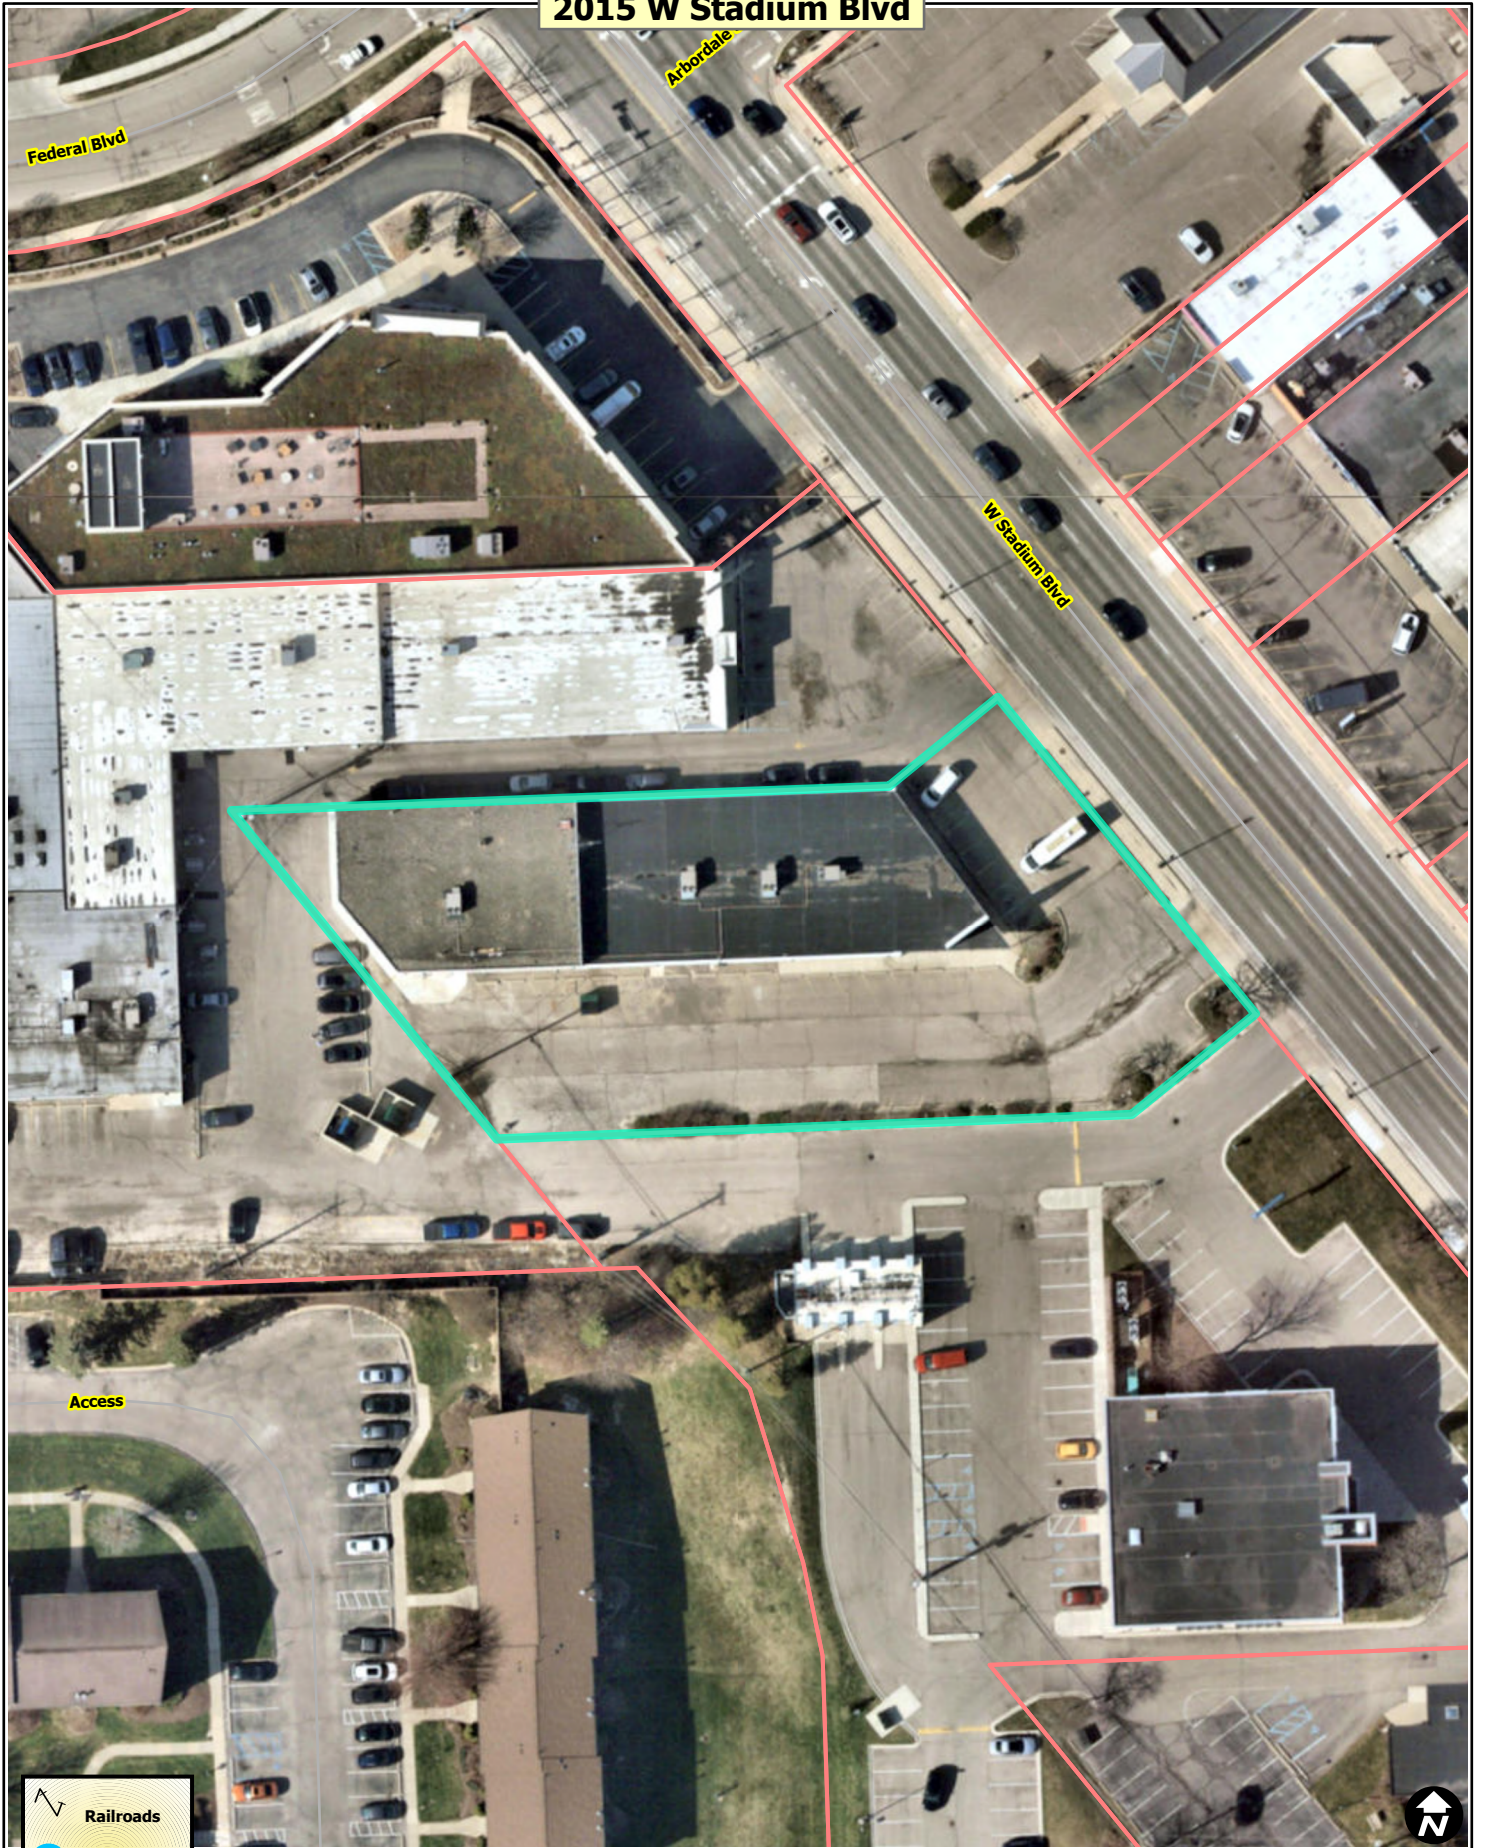

2015 W Stadium Blvd

-  Railroads
-  Huron River
-  Tax Parcels

Map date: 8/30/2024
Any aerial imagery is circa 2024 unless otherwise noted
Terms of use: www.a2gov.org/terms