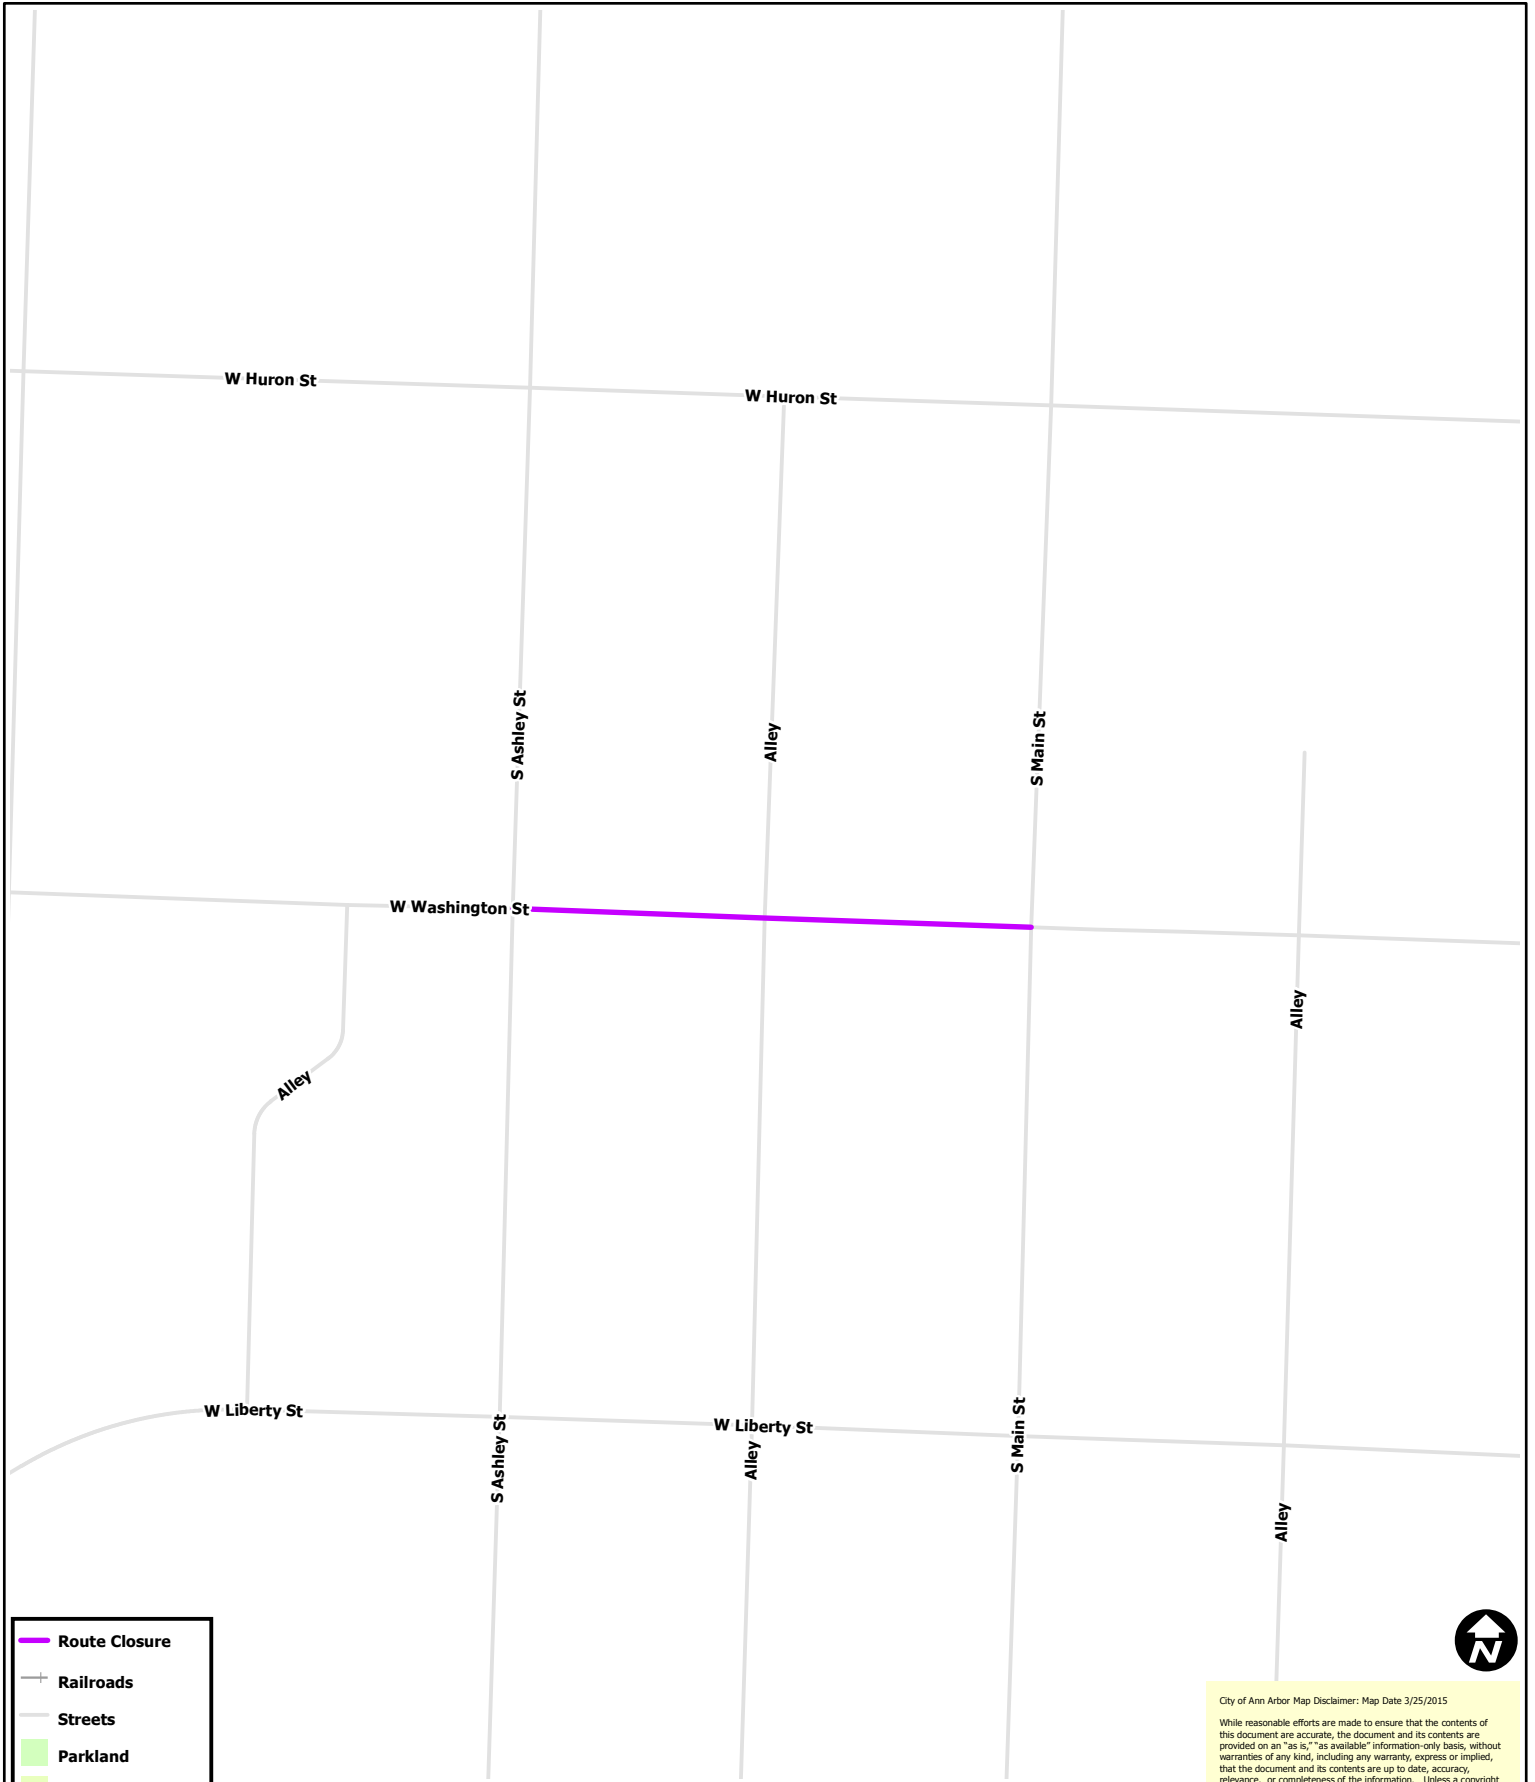

Oktoberfest - W Washington St

- Route Closure
- Railroads
- Streets
- Parkland
- Other Open Space
- AAPS Schools
- University Land
- Huron River