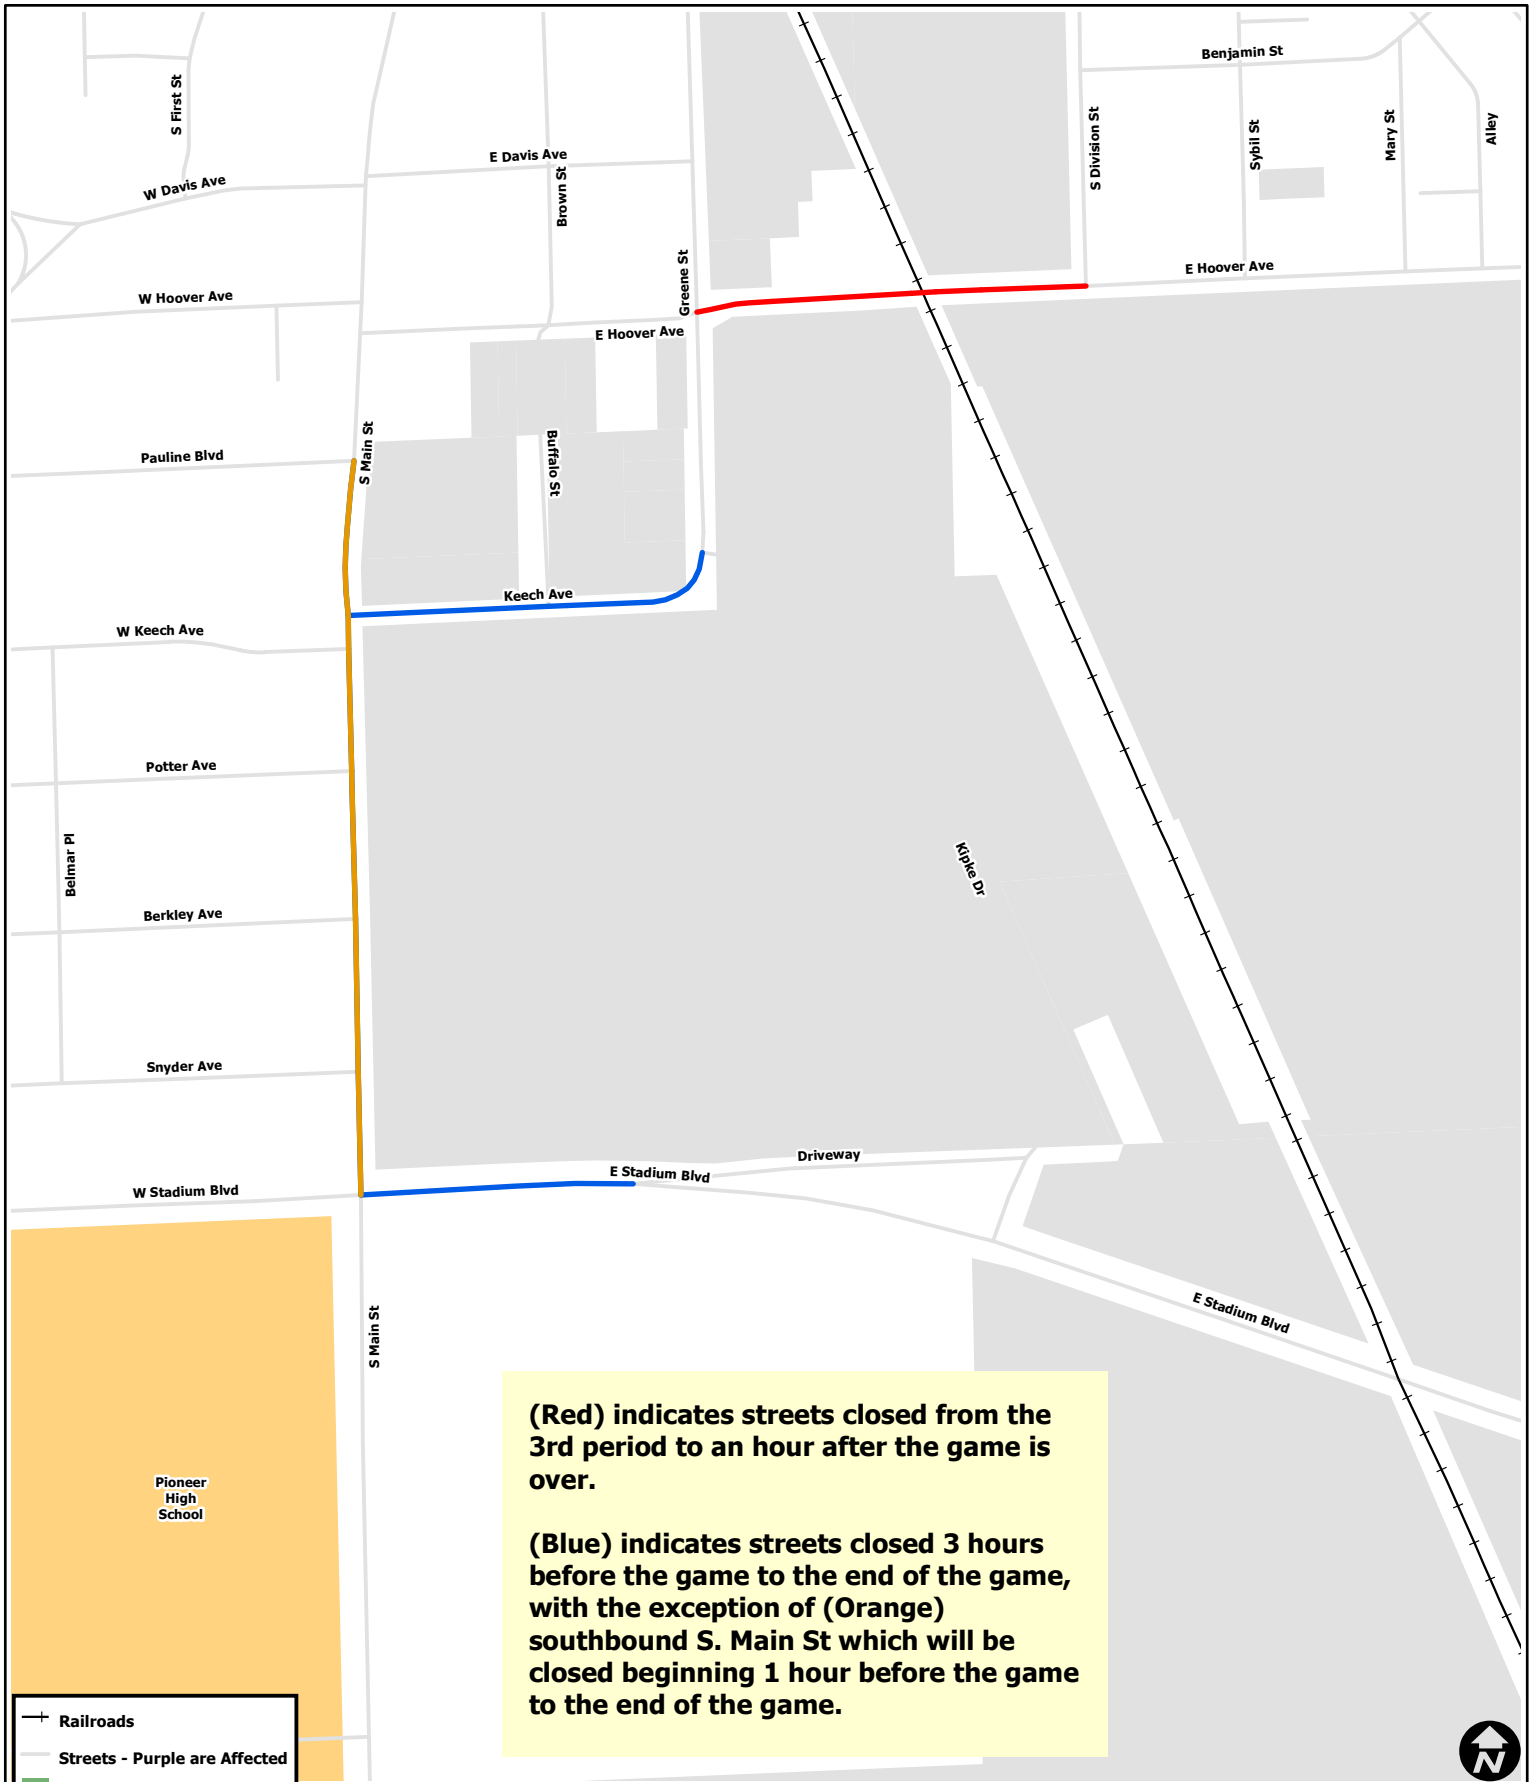

NHL Winter Classic Street Closures

City of Ann Arbor Map Disclaimer:

Map Created: 11/8/2013