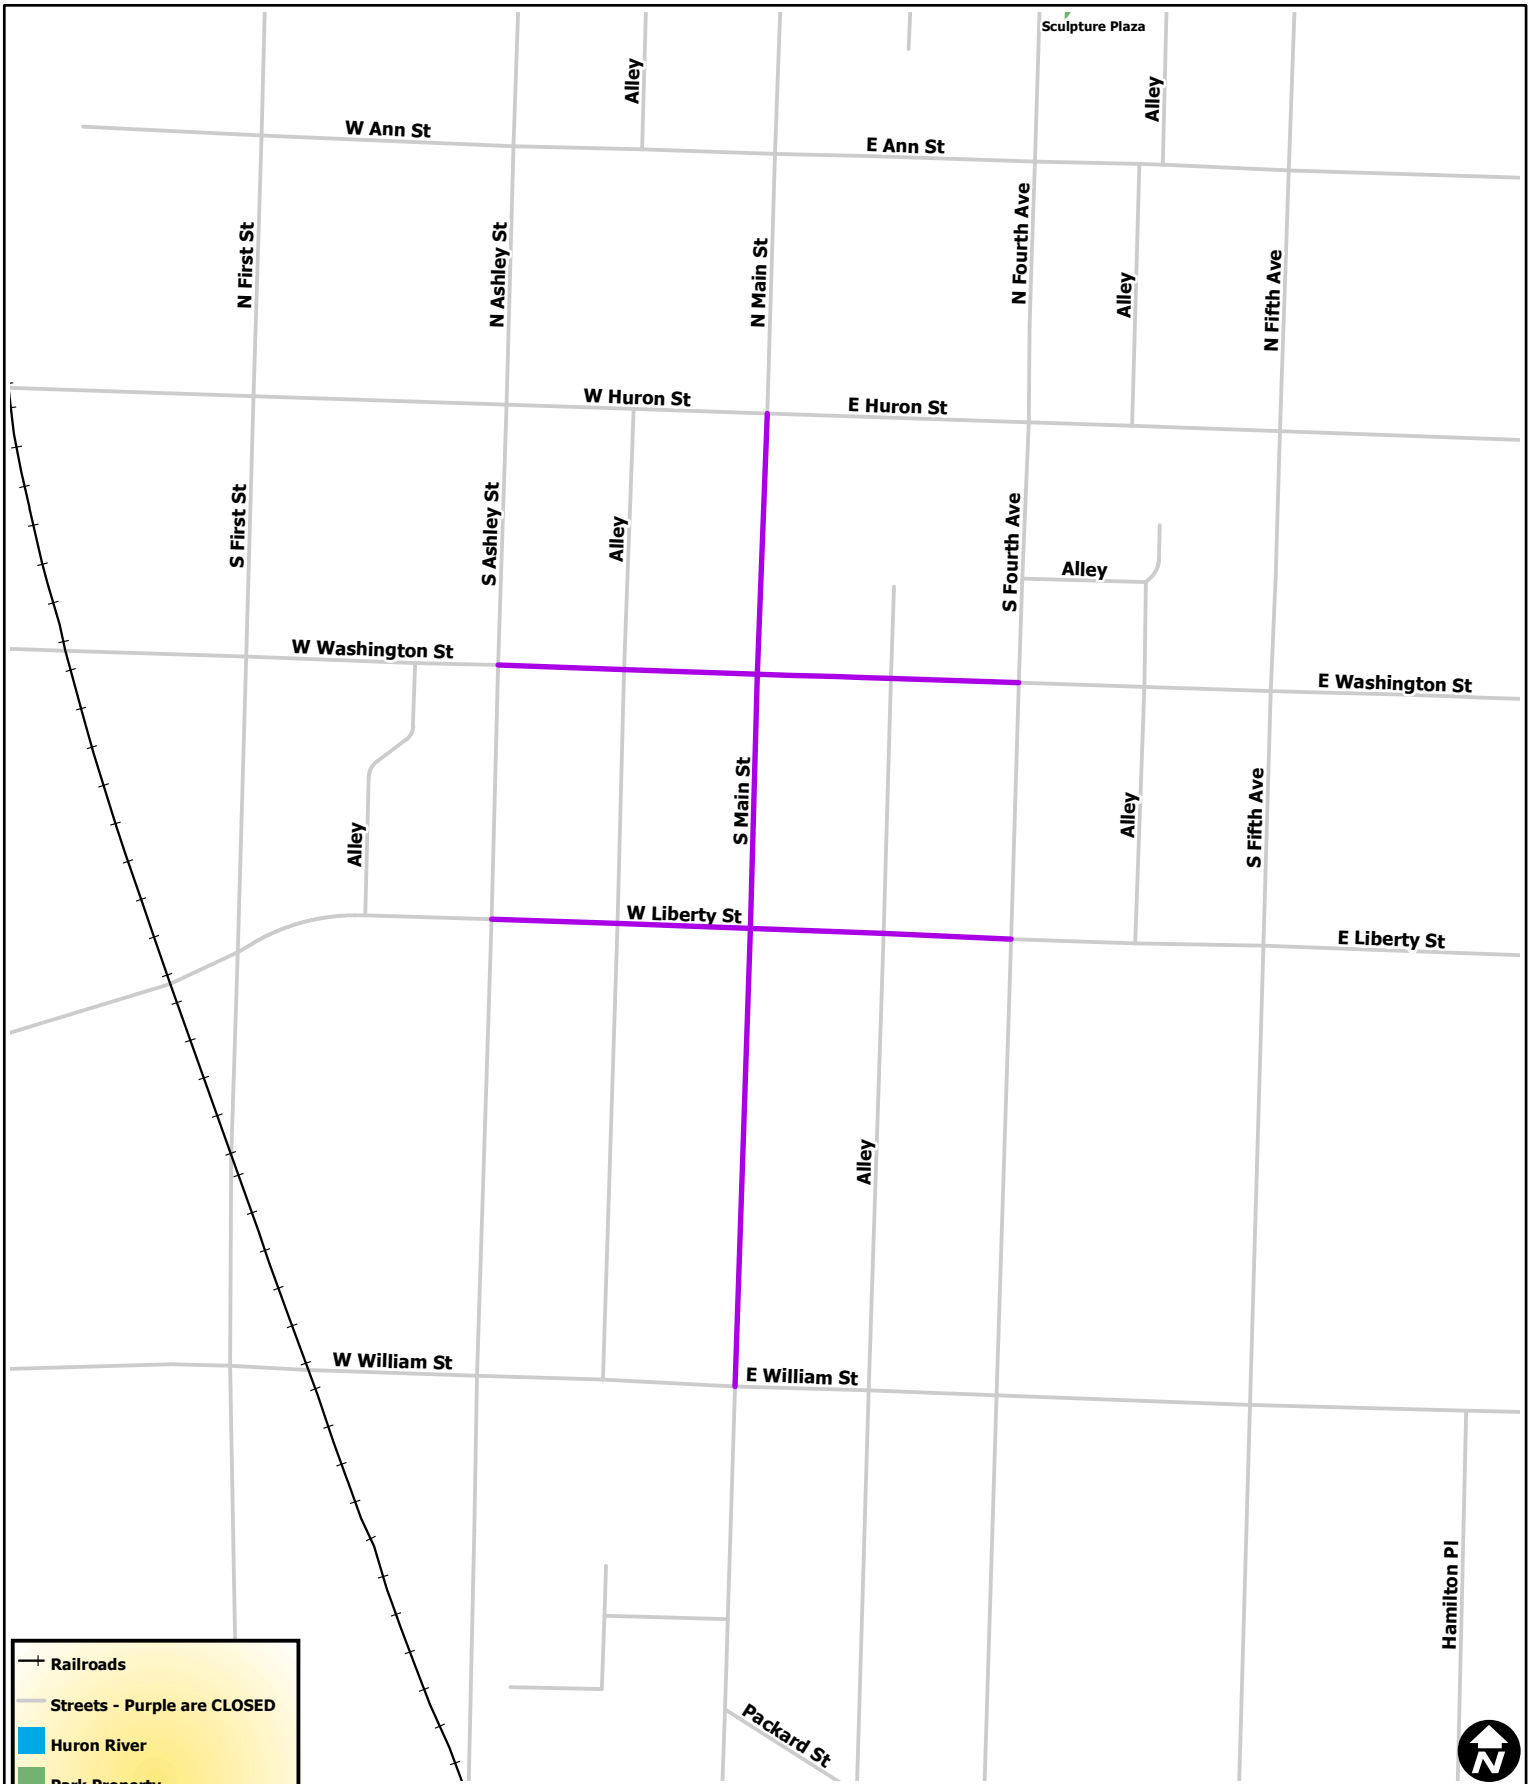

UA Block Party

	Railroads
	Streets - Purple are CLOSED
	Huron River
	Park Property
	School Property
	Non City Open Space Property
	University Property