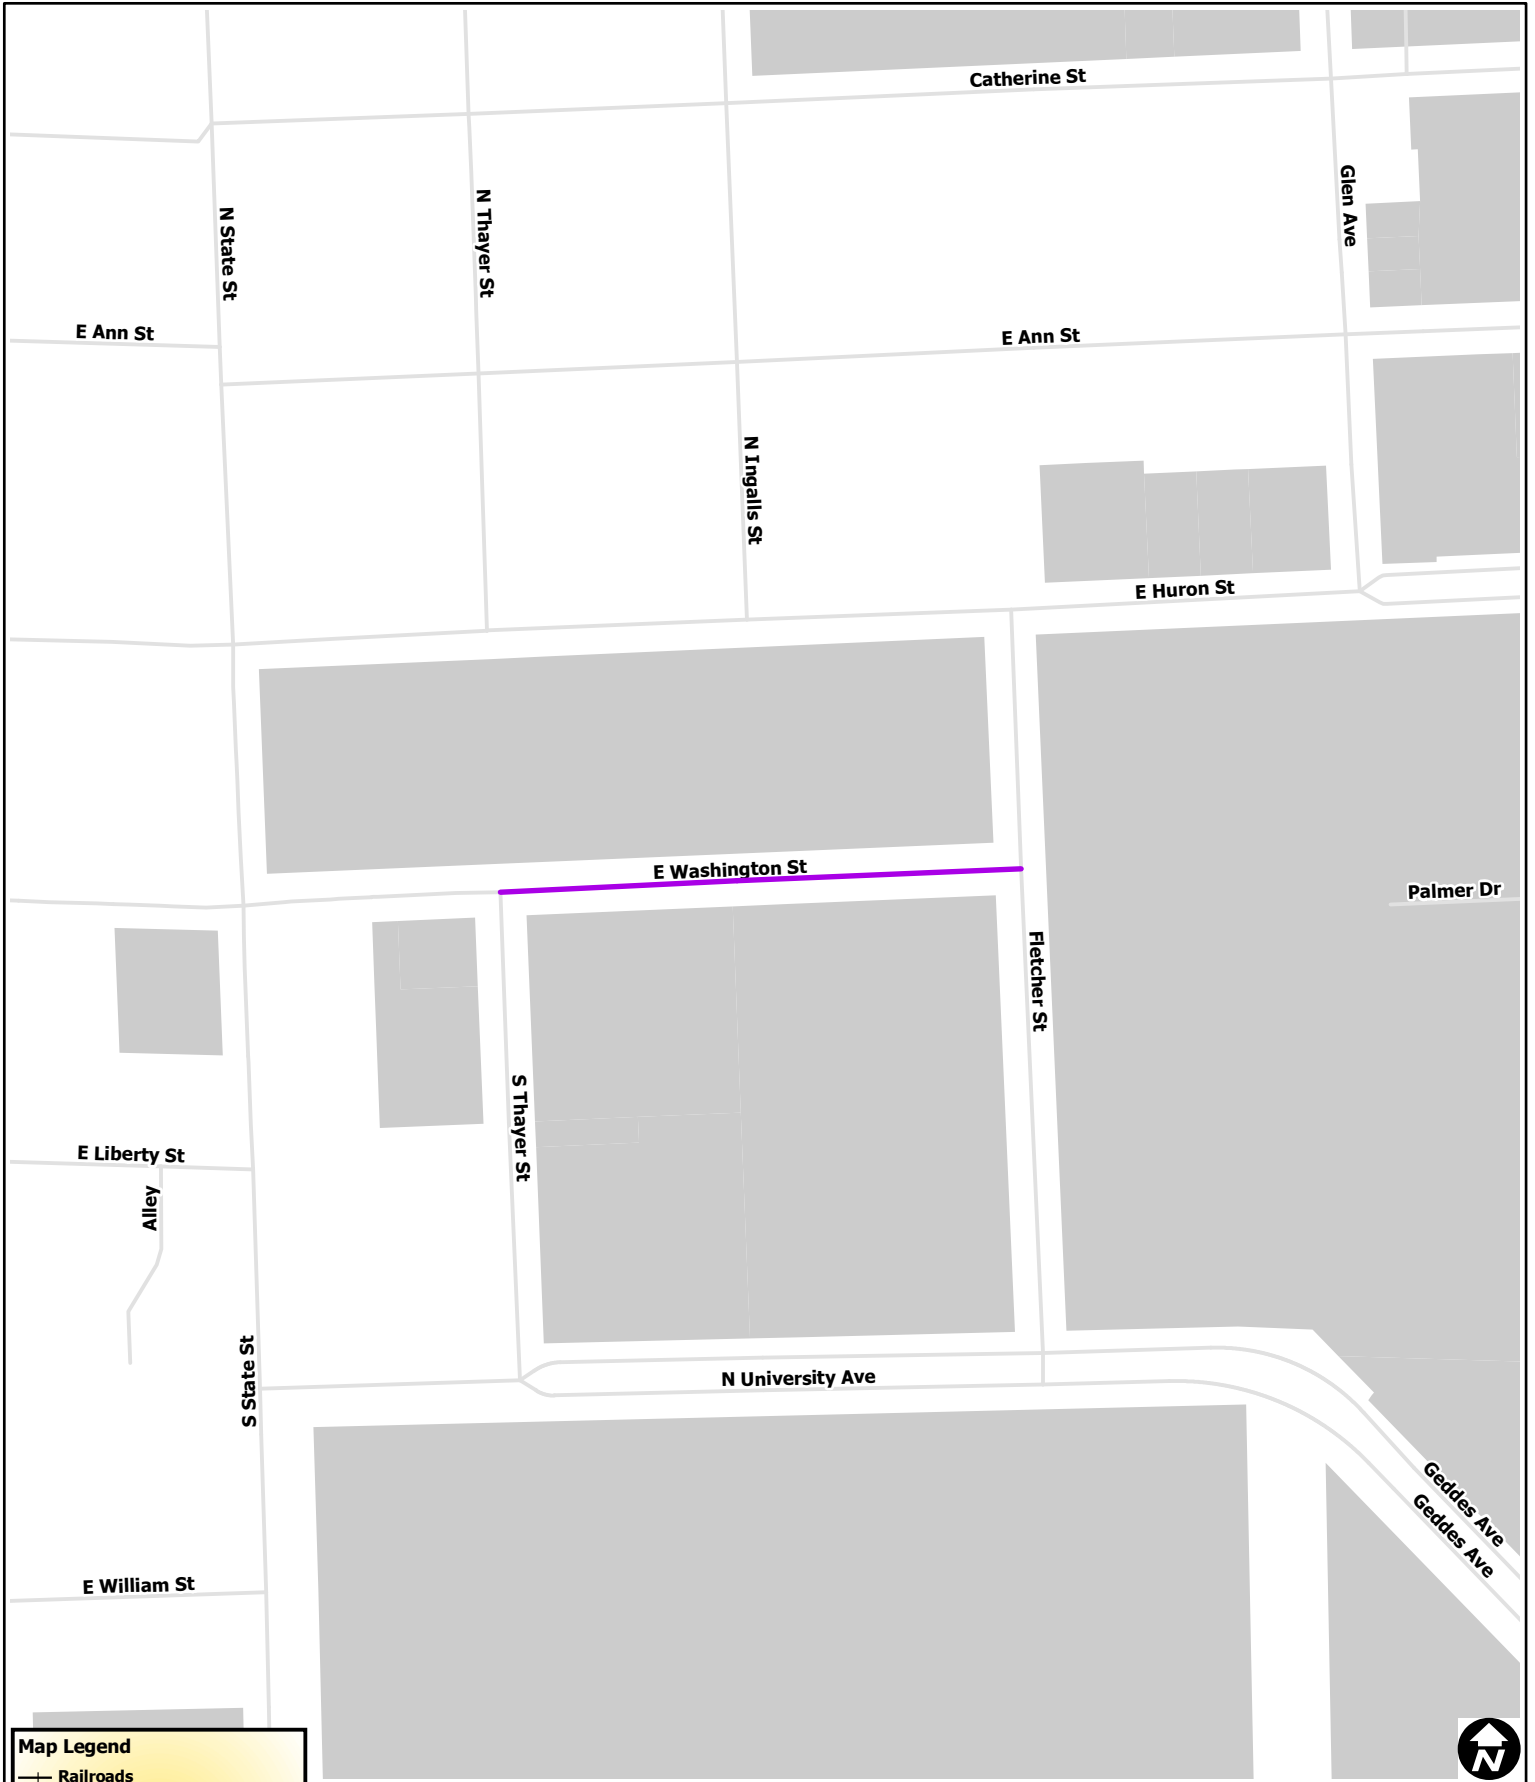

Townie Street Party

Map Legend

- —+— Railroads
- Streets - Purple are CLOSED
- Huron River
- Park Property
- School Property
- Non City Open Space Property
- University Property