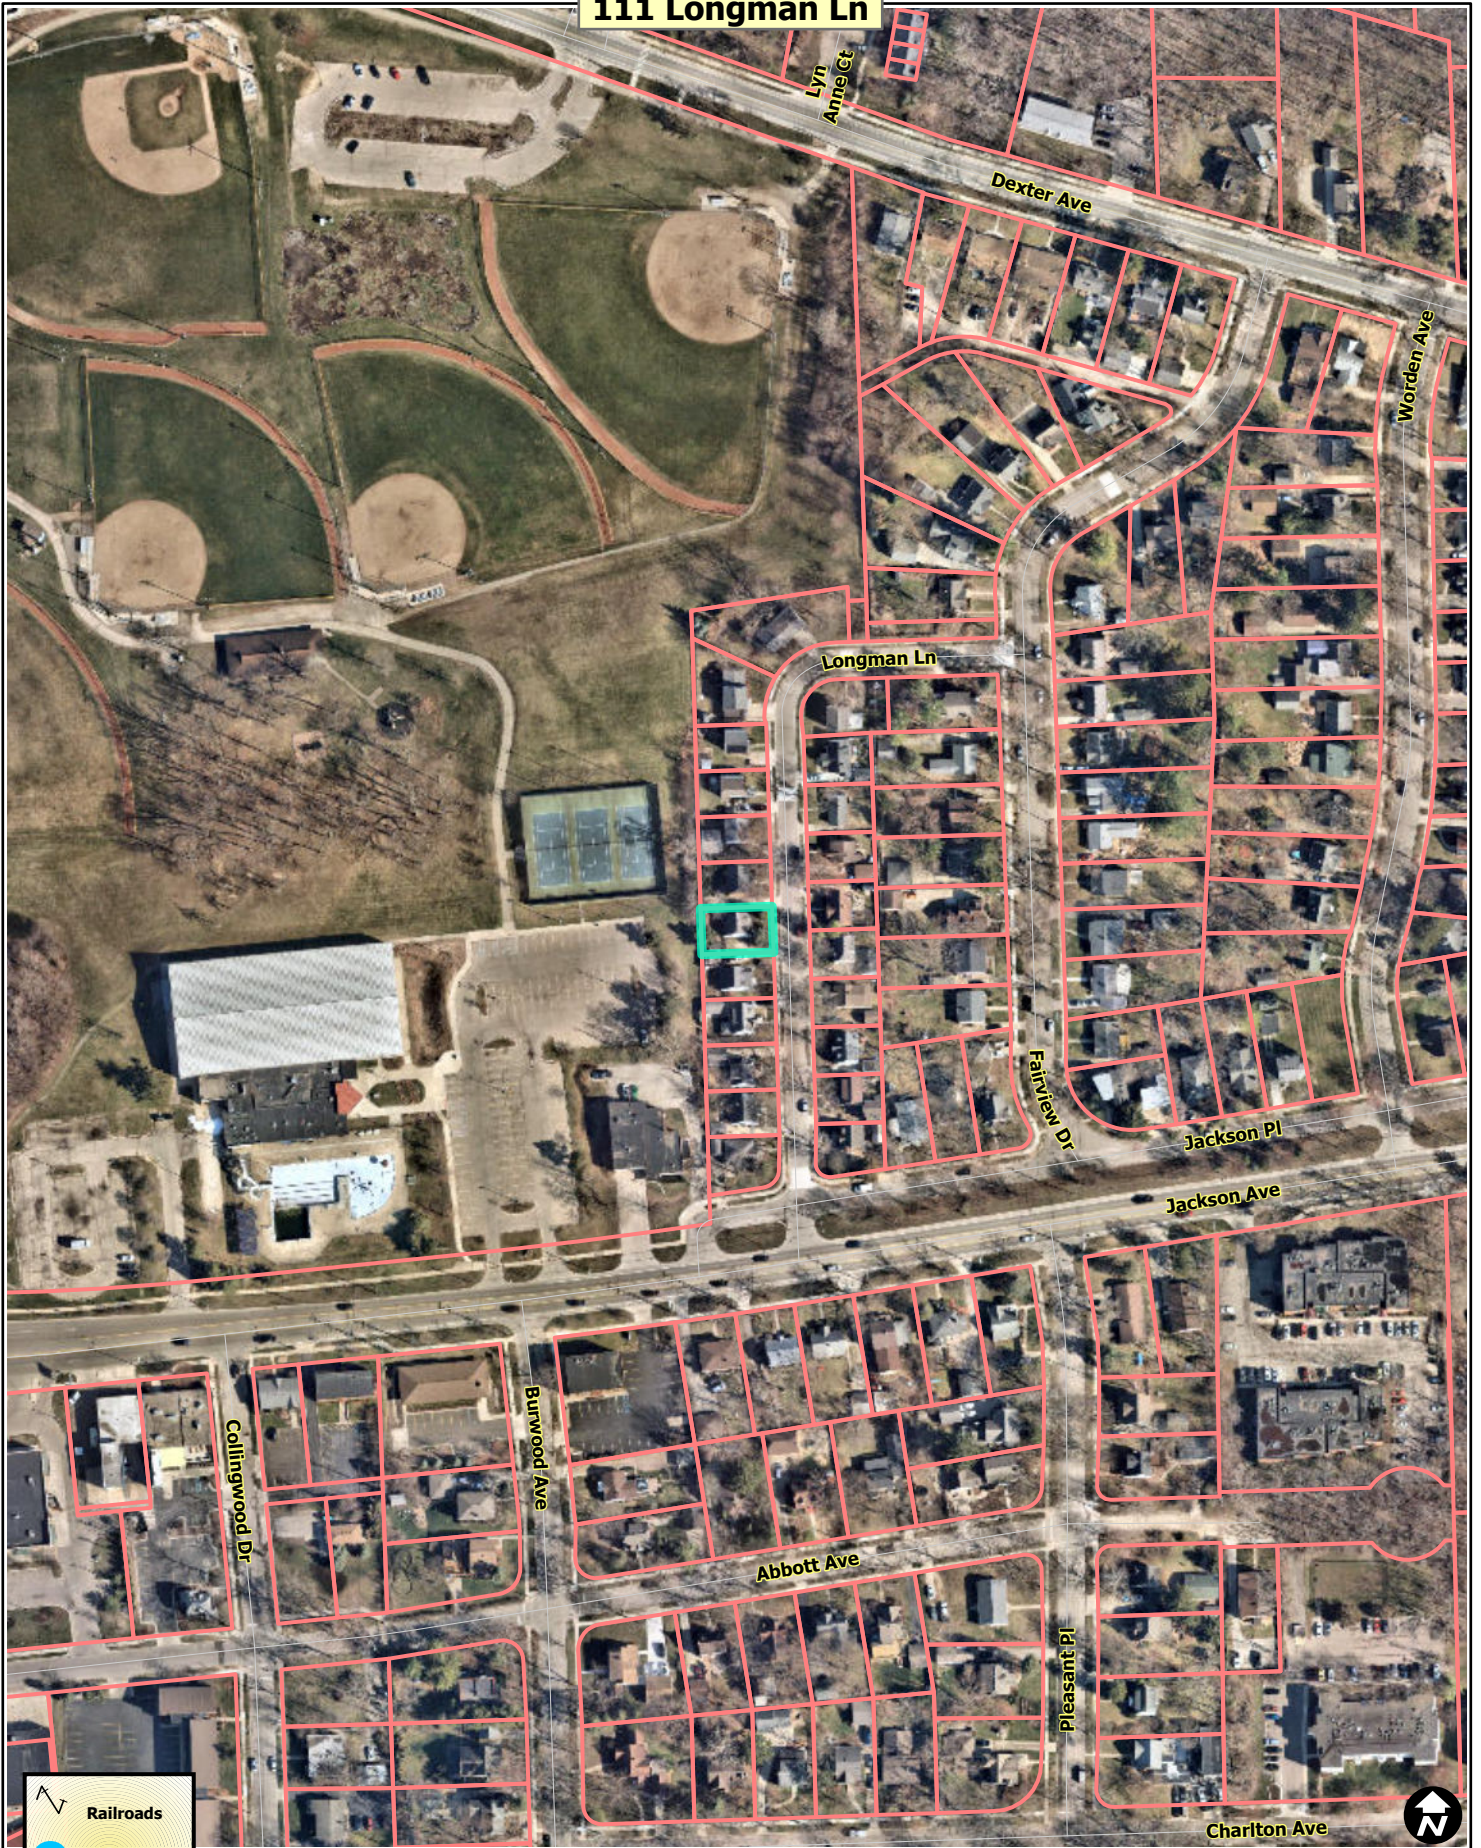

111 Longman Ln

-  Railroads
-  Huron River
-  Tax Parcels

Map date: 10/2/2023
Any aerial imagery is circa 2023 unless otherwise noted
Terms of use: www.a2gov.org/terms