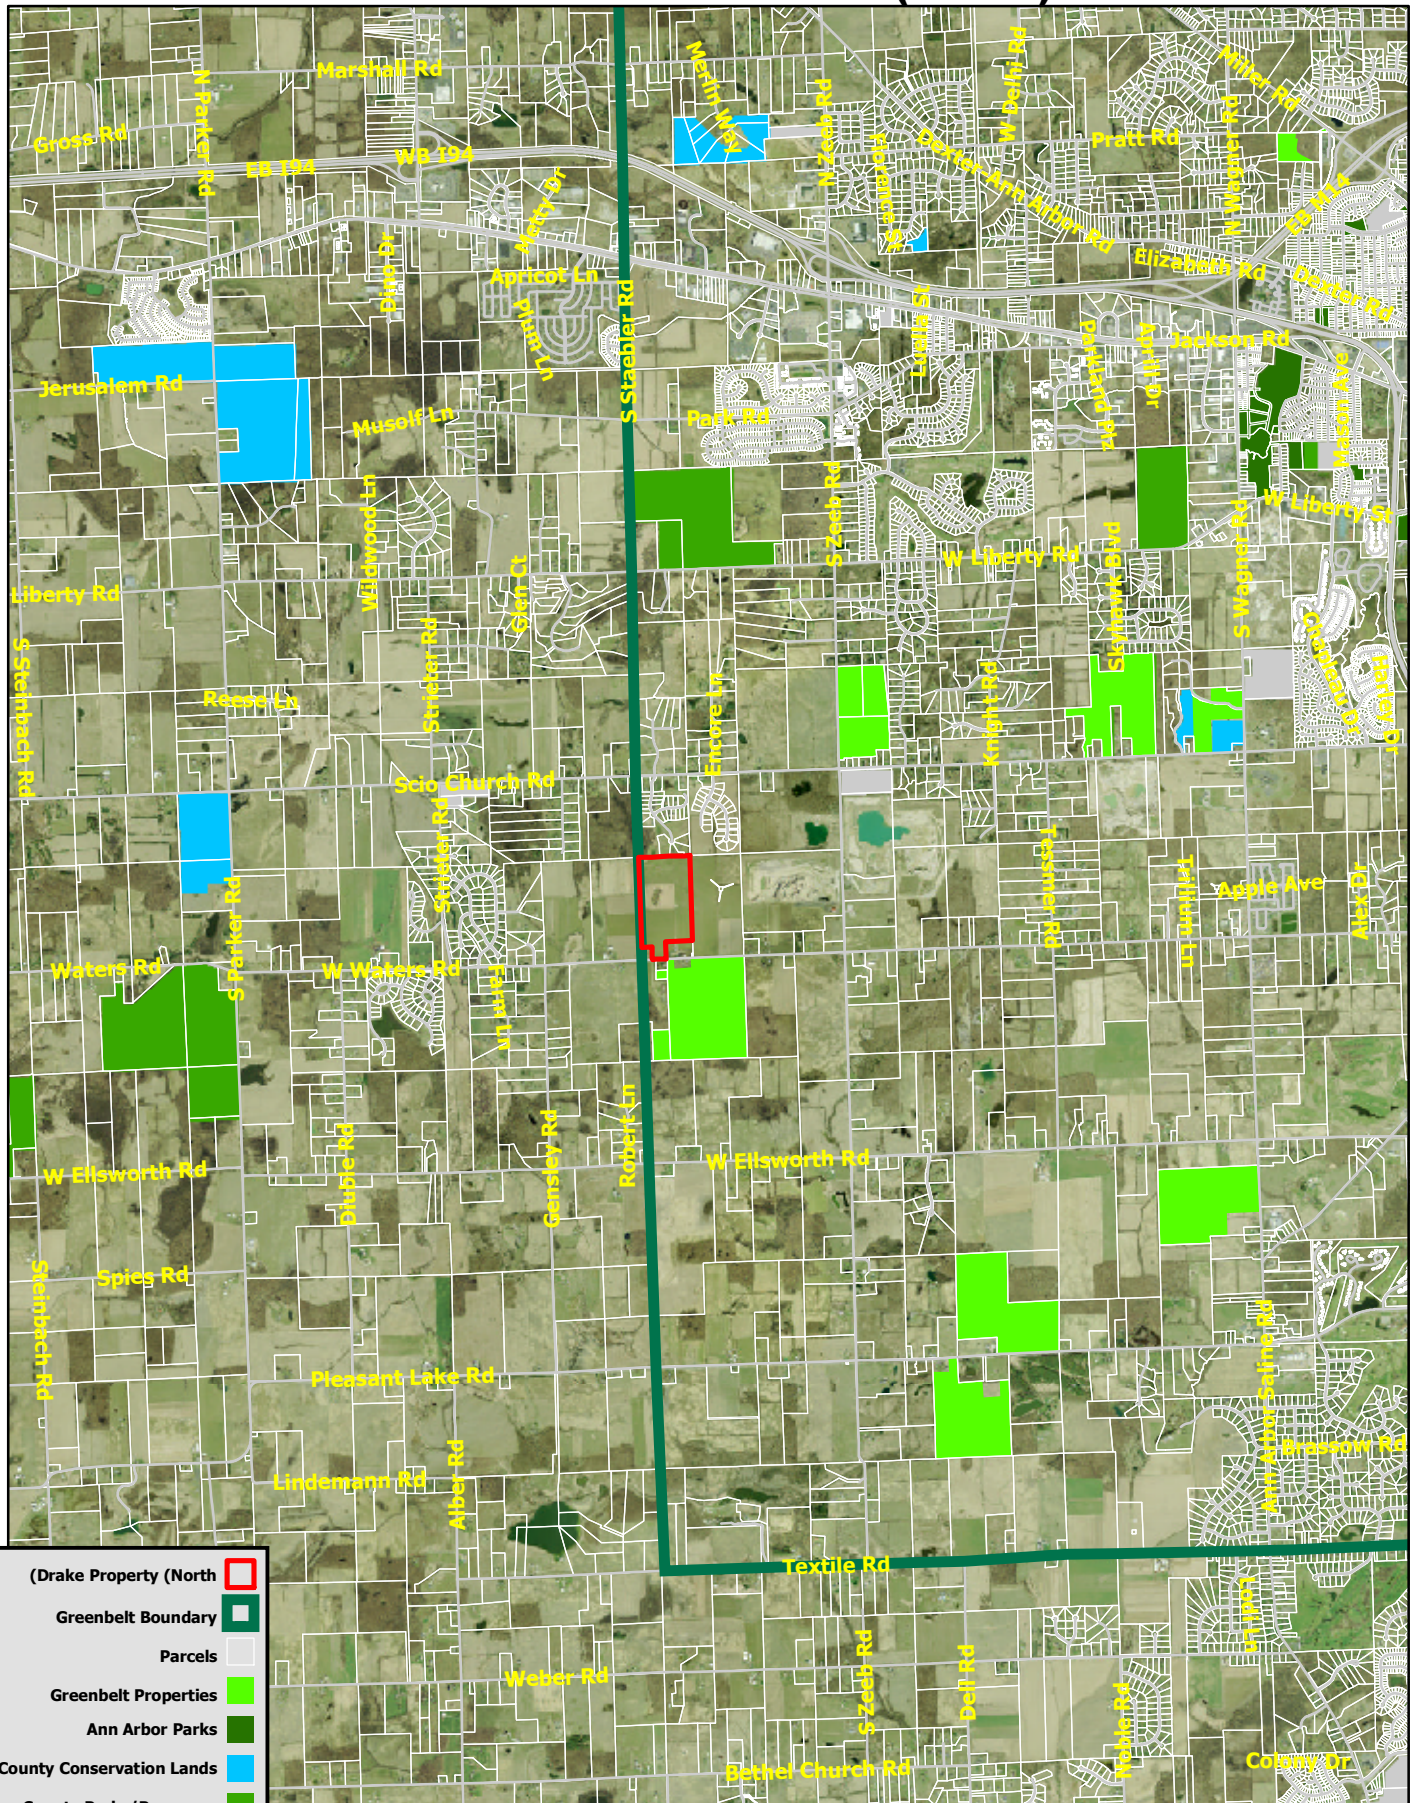

Owner: Donald Drake (North)

(Drake Property (North))	
Greenbelt Boundary	
Parcels	
Greenbelt Properties	
Ann Arbor Parks	
County Conservation Lands	
County Parks/Preserves	
Education	