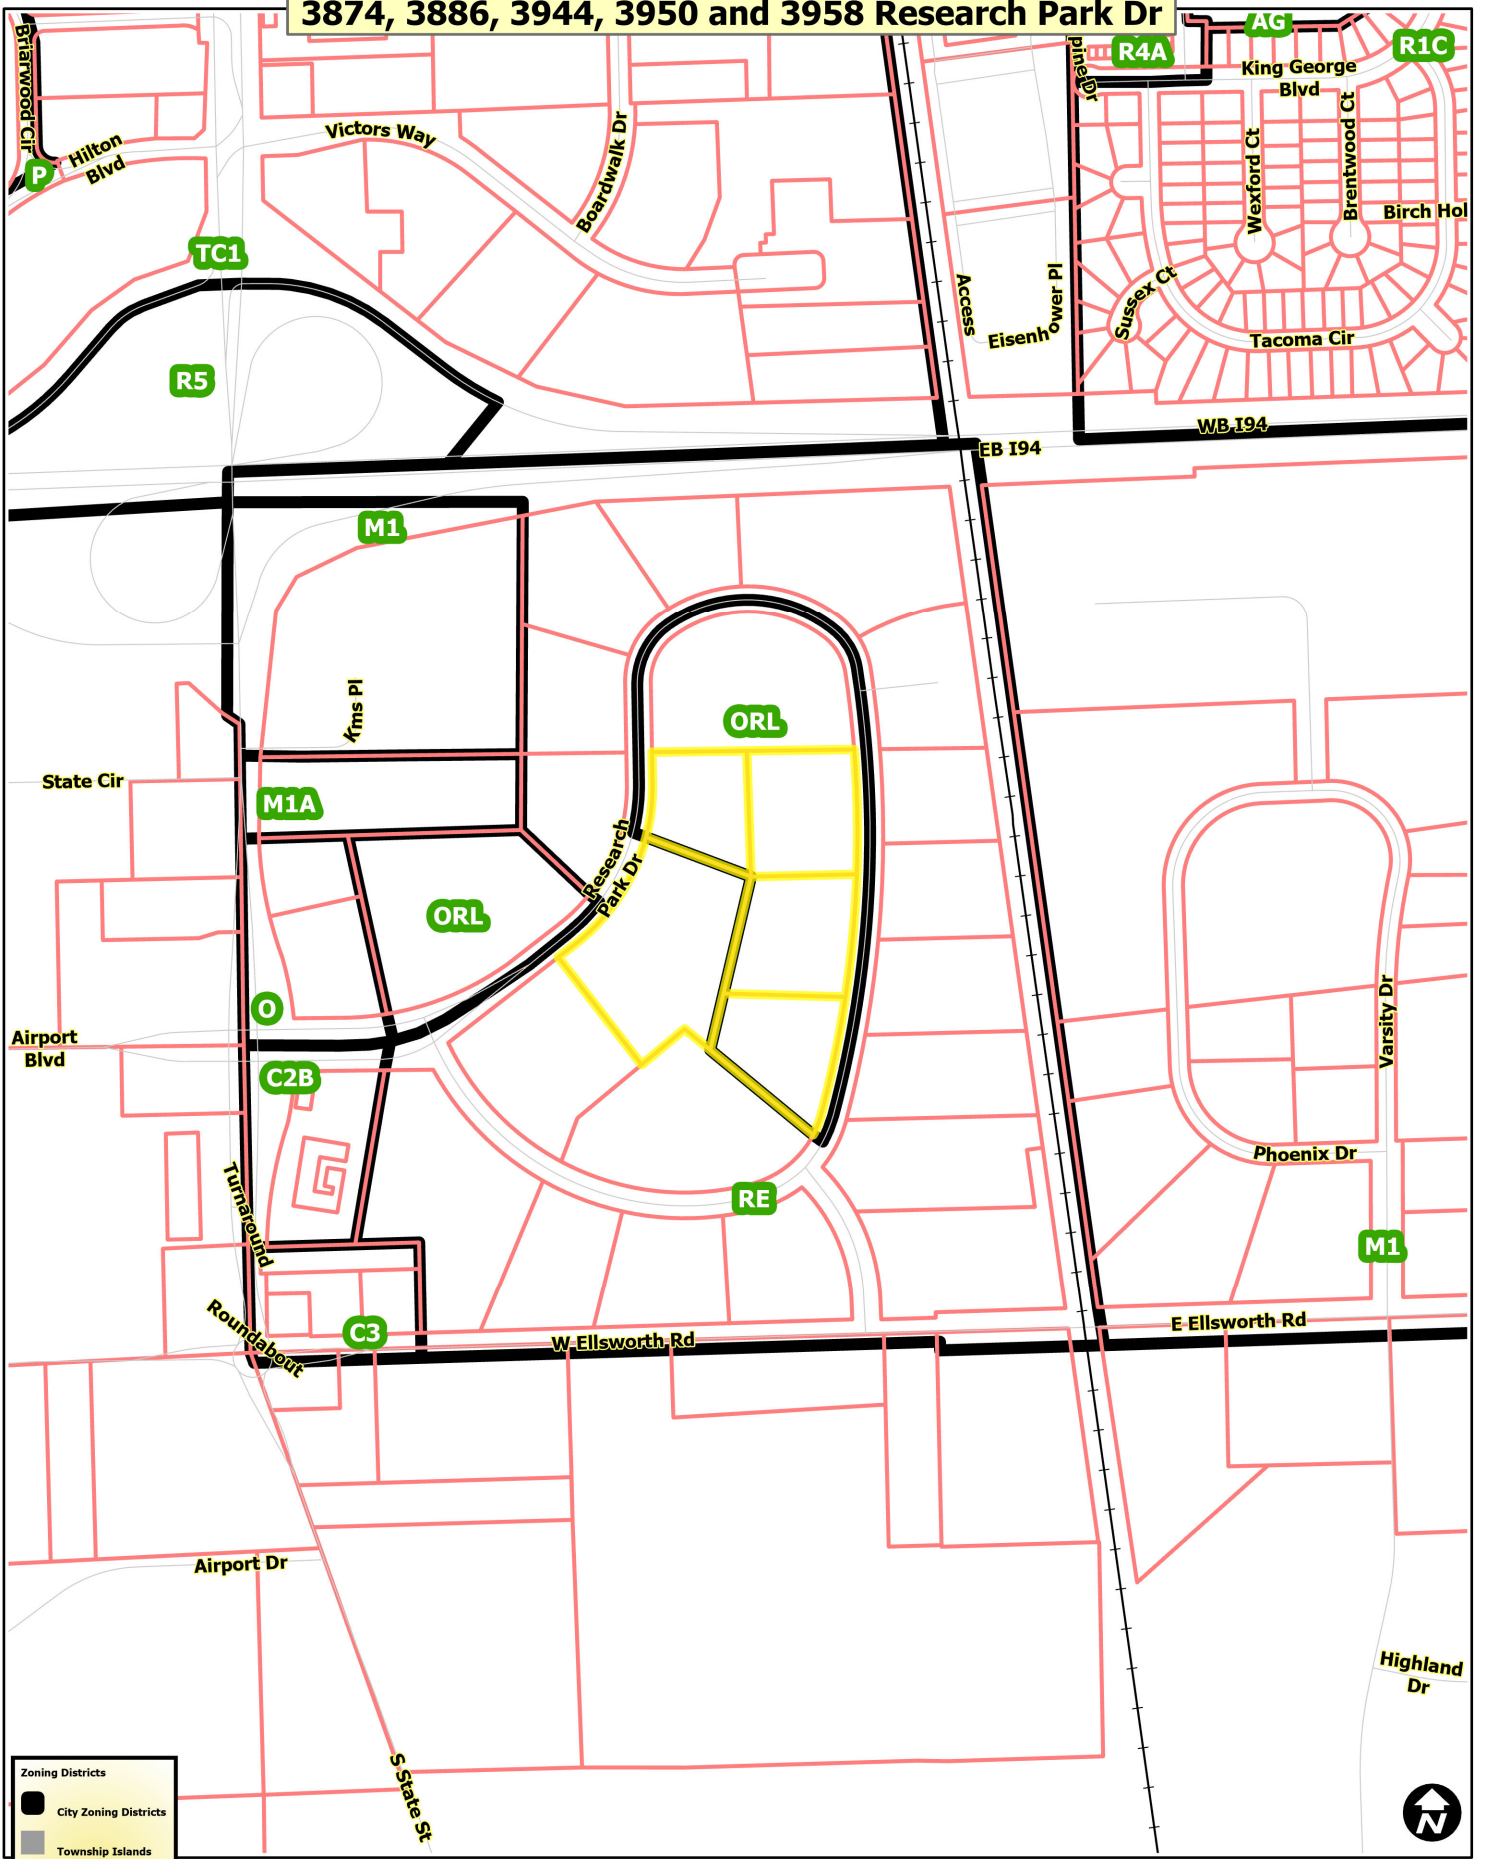

3874, 3886, 3944, 3950 and 3958 Research Park Dr

Zoning Districts

- City Zoning Districts
- Township Islands
- Railroads
- Huron River
- Tax Parcels

Map date: 1/23/2023
 Any aerial imagery is circa 2020 unless otherwise noted
 Terms of use: www.a2gov.org/terms