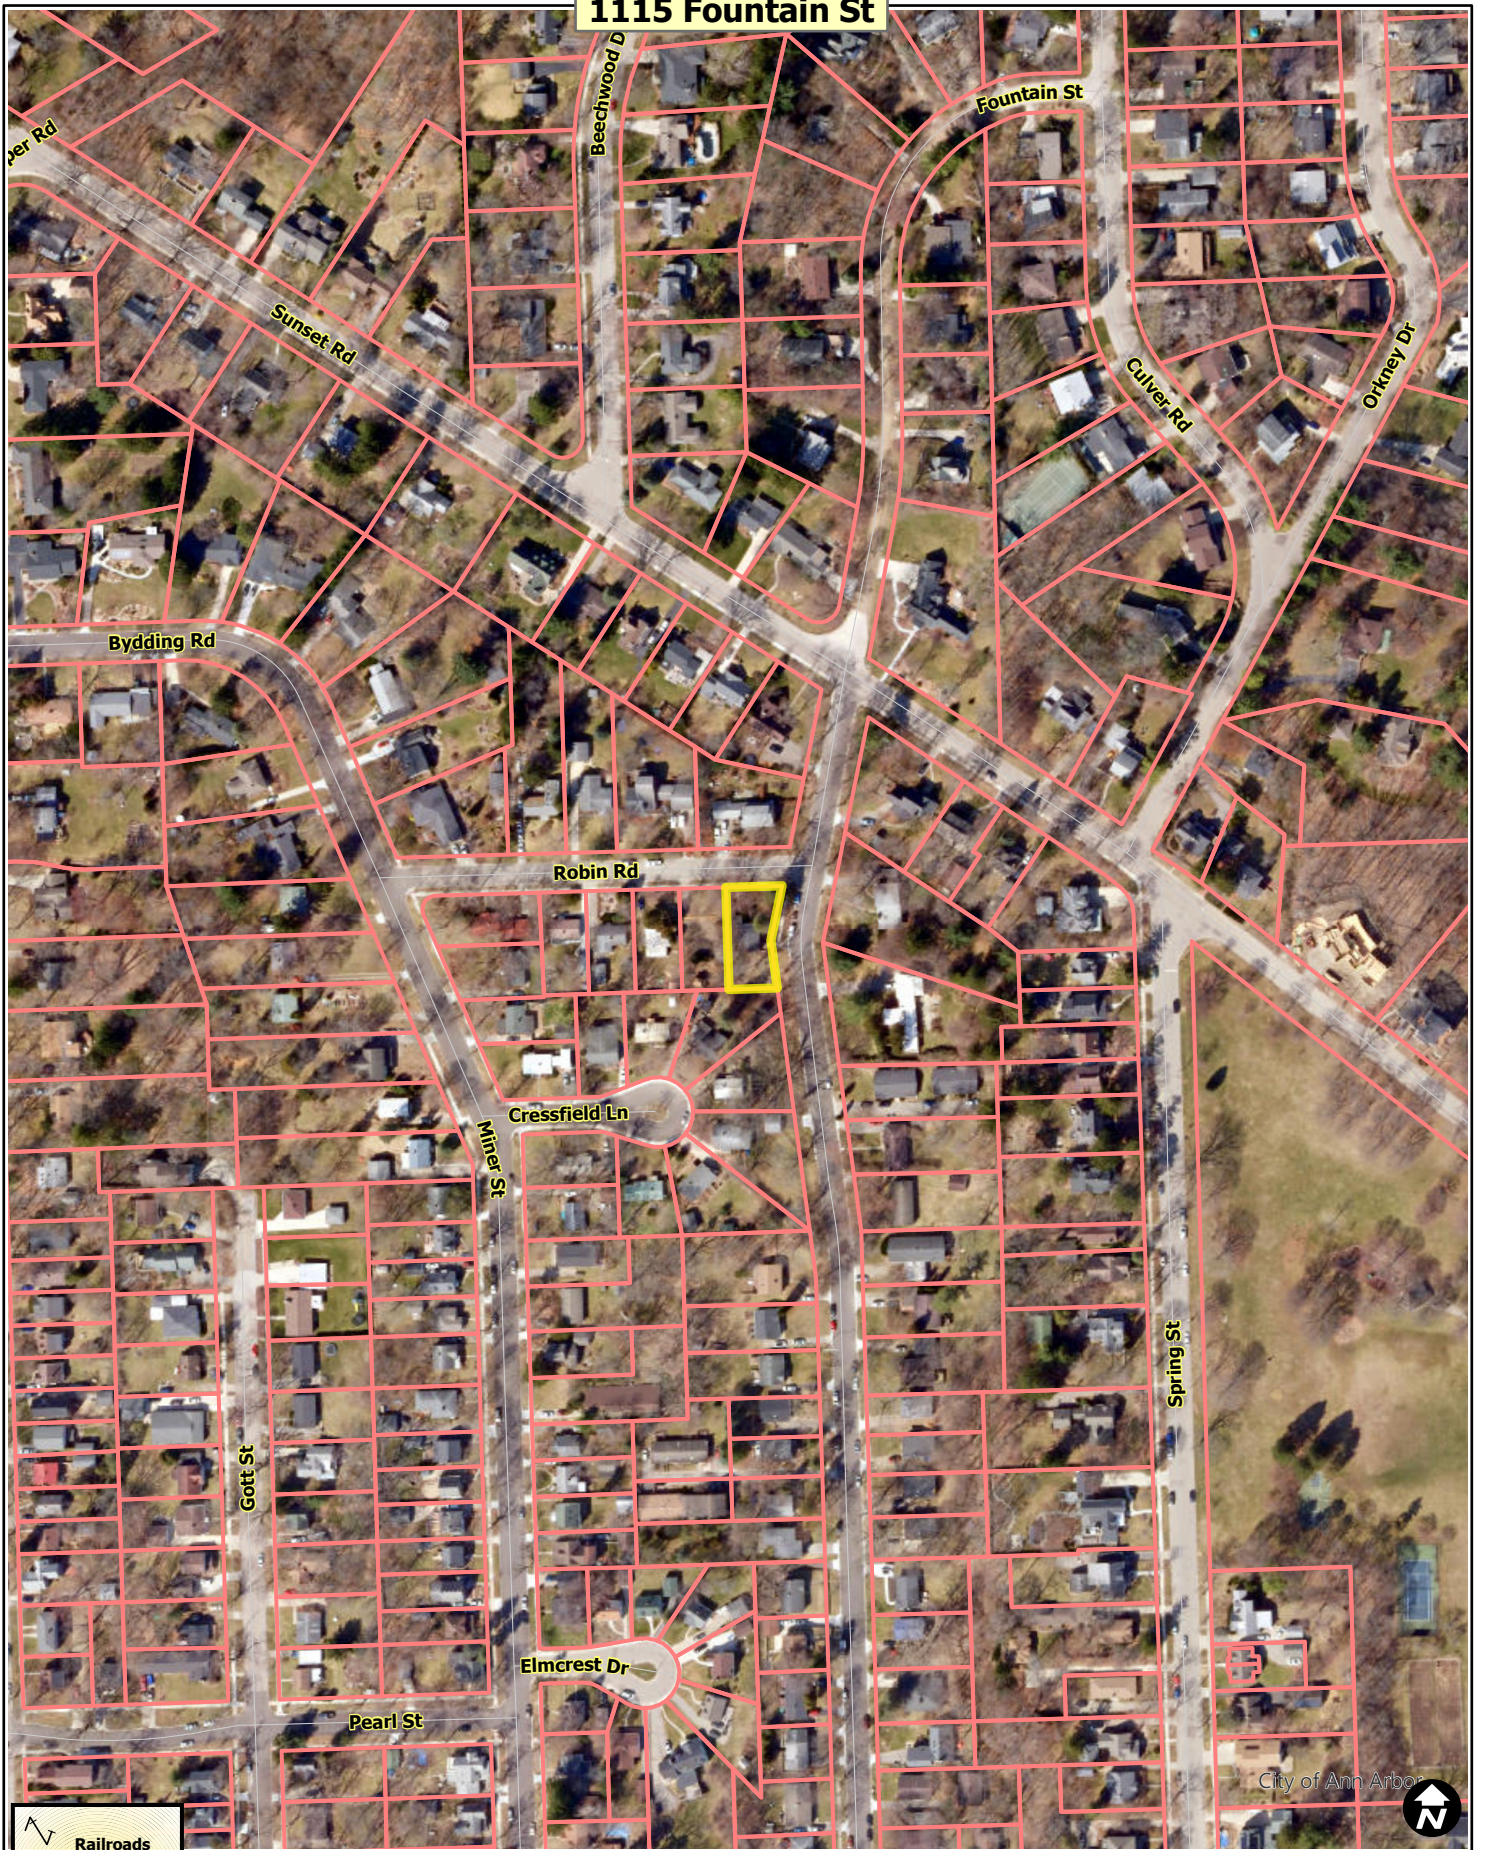

1115 Fountain St

 Railroads
 Huron River
 Tax Parcels

City of Ann Arbor 

Map date: 8/2/2022
 Any aerial imagery is circa 2020
 unless otherwise noted
 Terms of use: www.a2gov.org/terms