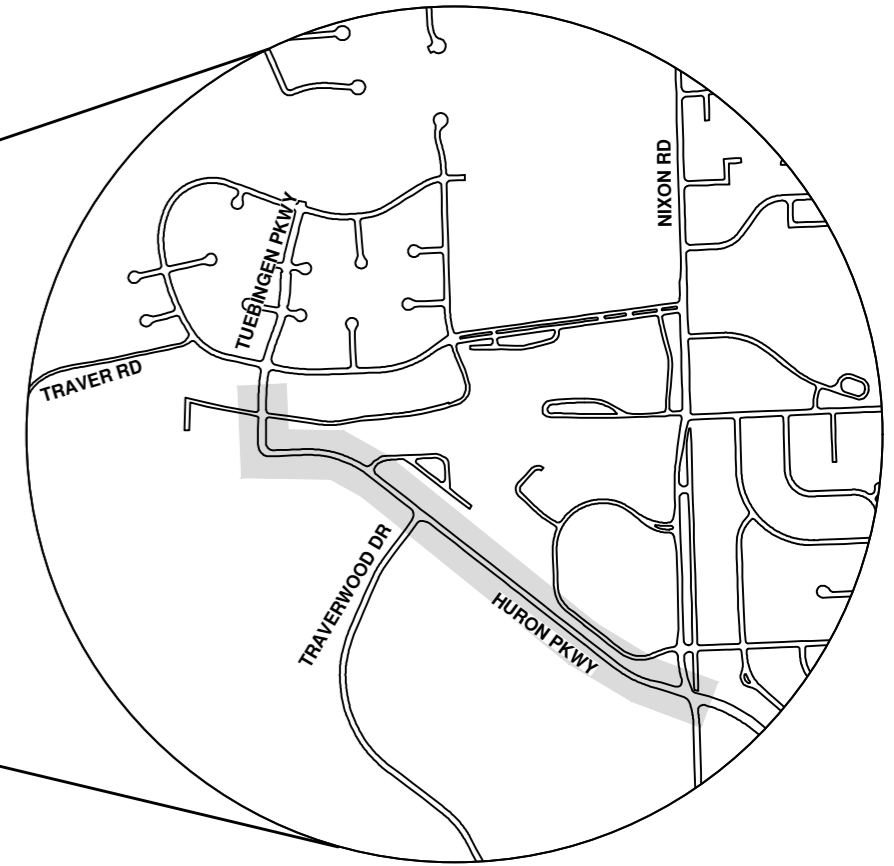

# GEDDES AVENUE & HURON PARKWAY/TUEBINGEN PARKWAY RESURFACING PROJECT

VICINITY MAP