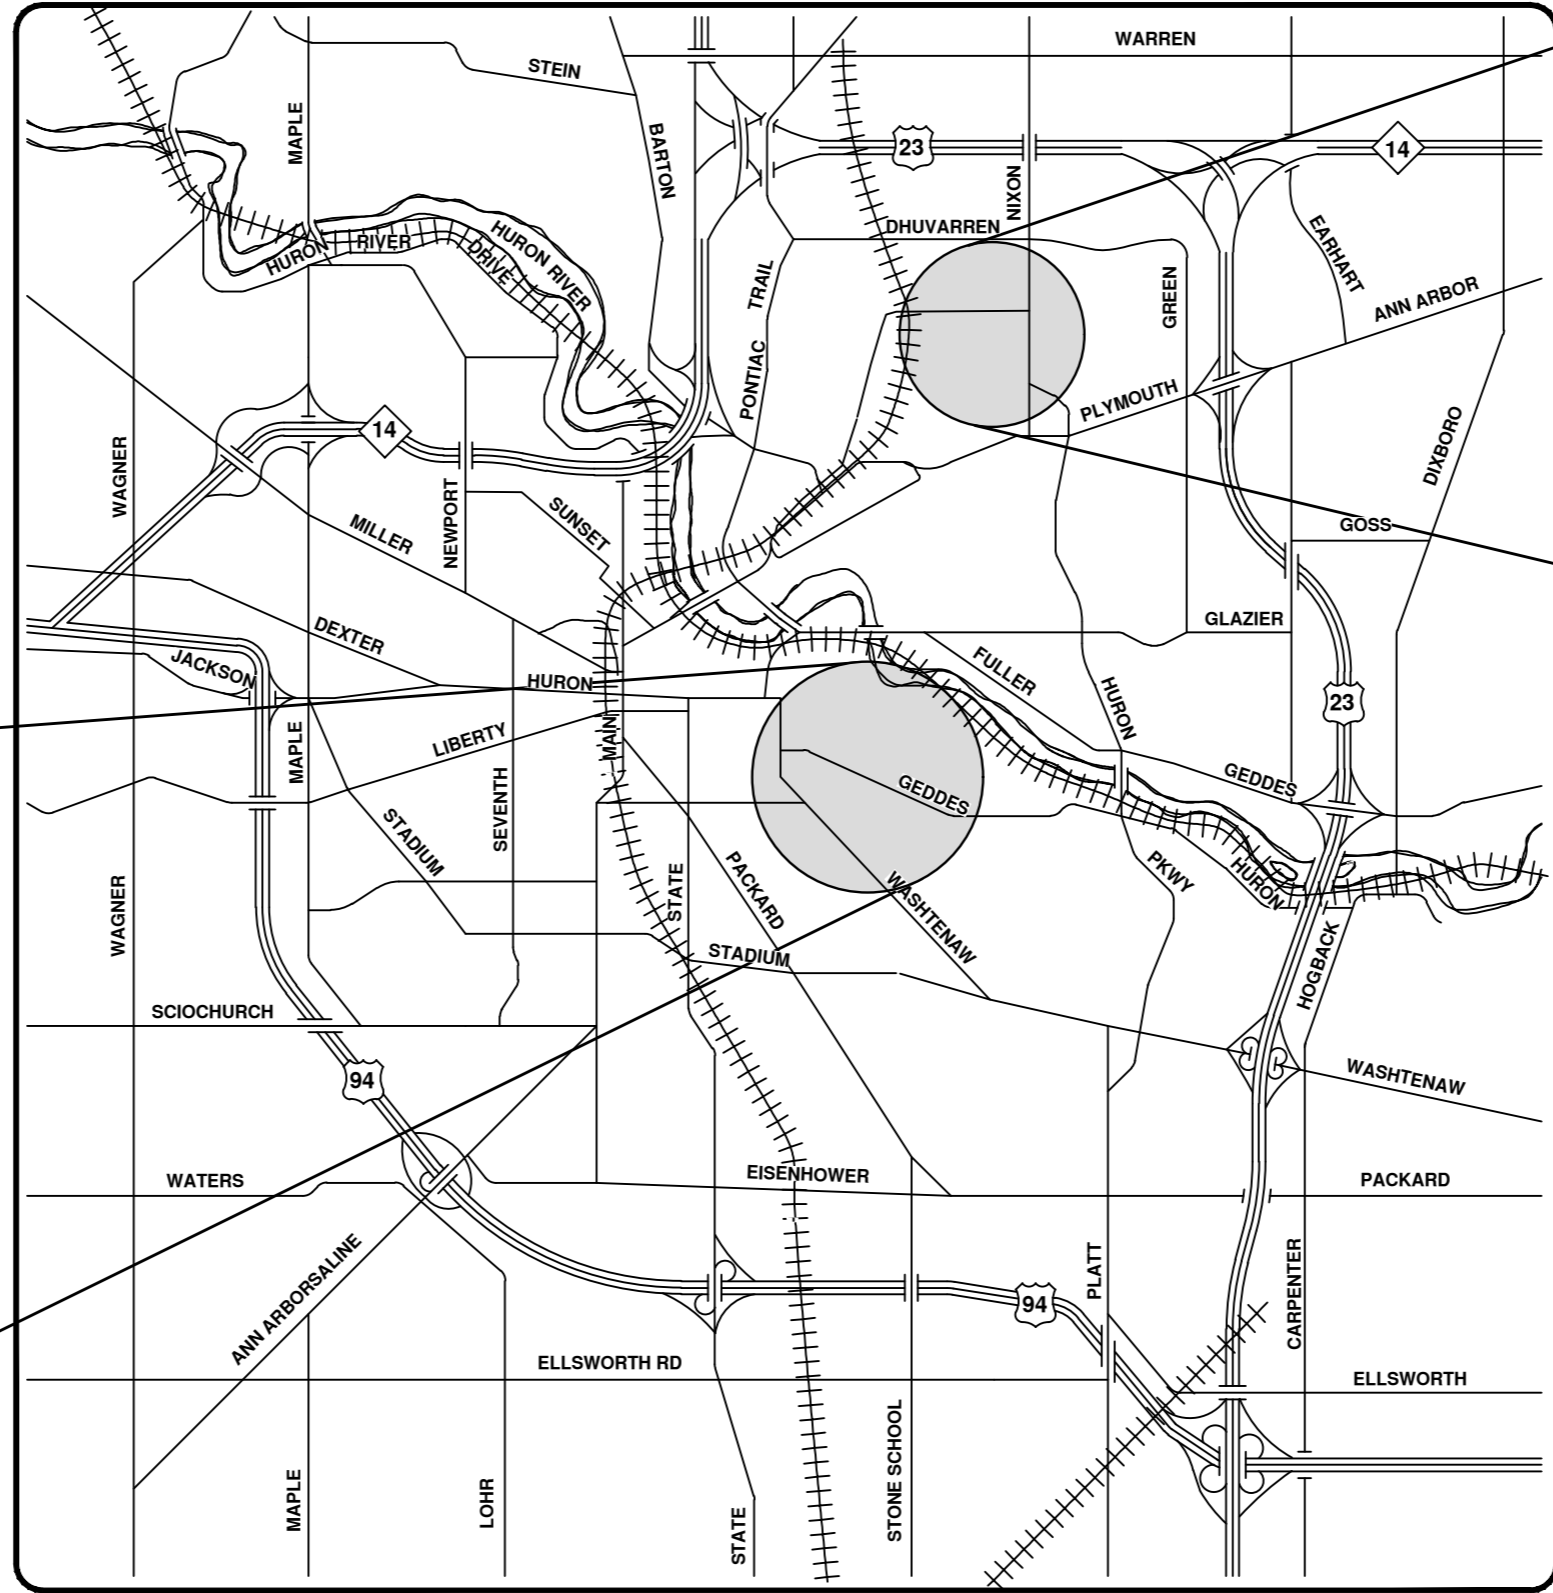

# GEDDES AVENUE & HURON PARKWAY/TUEBINGEN PARKWAY RESURFACING PROJECT

VICINITY MAP