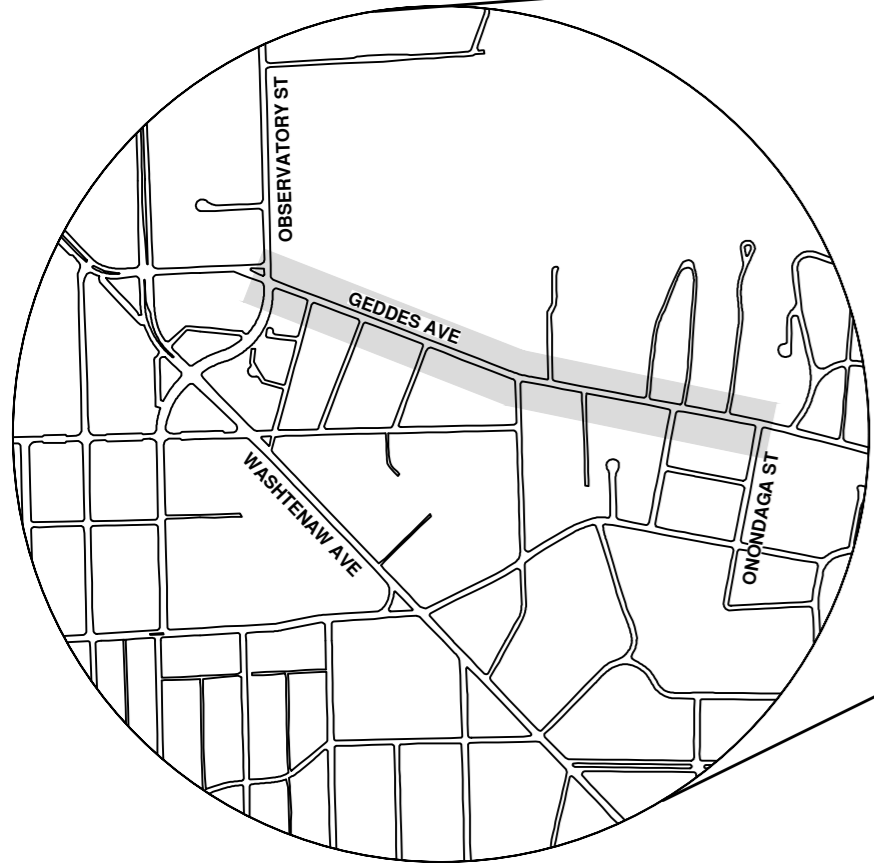

# GEDDES AVENUE & HURON PARKWAY/TUEBINGEN PARKWAY RESURFACING PROJECT

VICINITY MAP