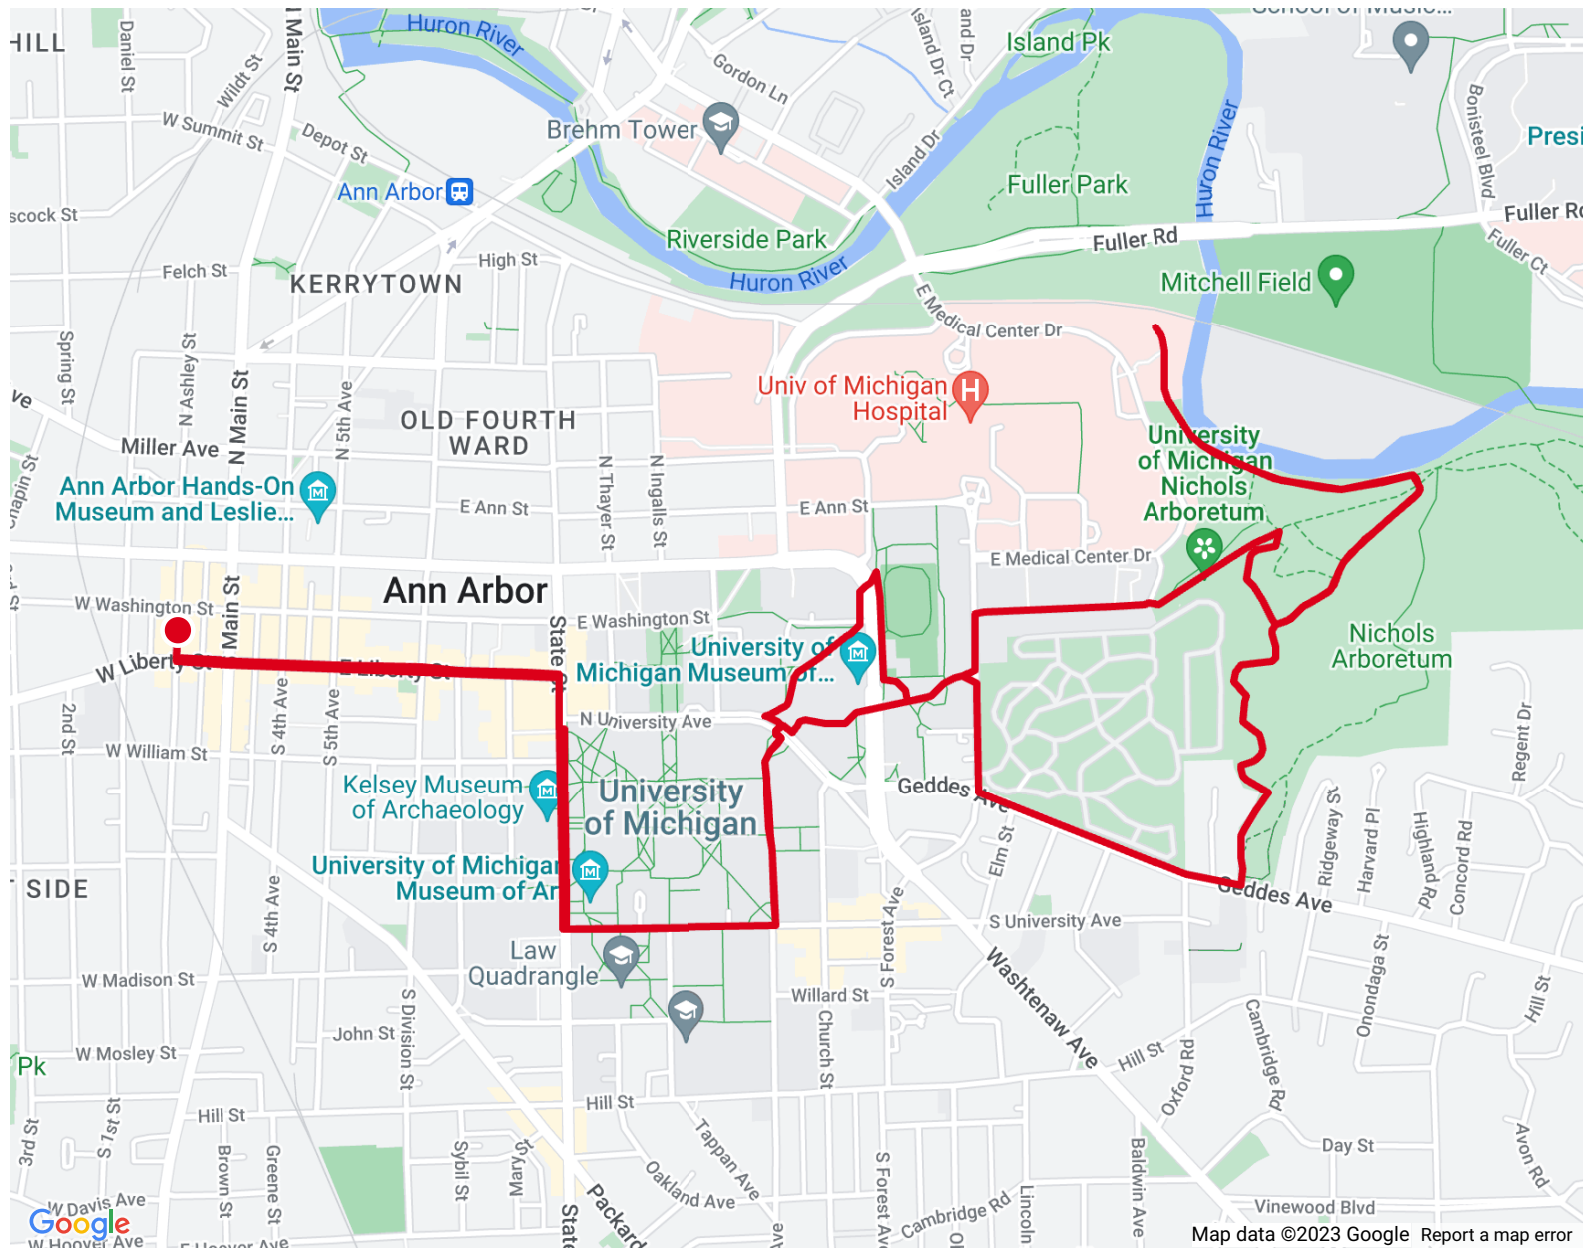

# PROBILITY ANN ARBOR MARATHON 5K 2023

**3.21 mi** Distance  
**135 ft** Elevation Gain  
**Run** Activity Type

**Notes**

# PROBILITY ANN ARBOR 10K 2023

**6.27 mi**

Distance

**369 ft**

Elevation Gain

**Run**

Activity Type

## Notes

# PROBILITY ANN ARBOR HALF-MARATHON 2023

**13.23 mi**

Distance

**659 ft**

Elevation Gain

**Run**

Activity Type