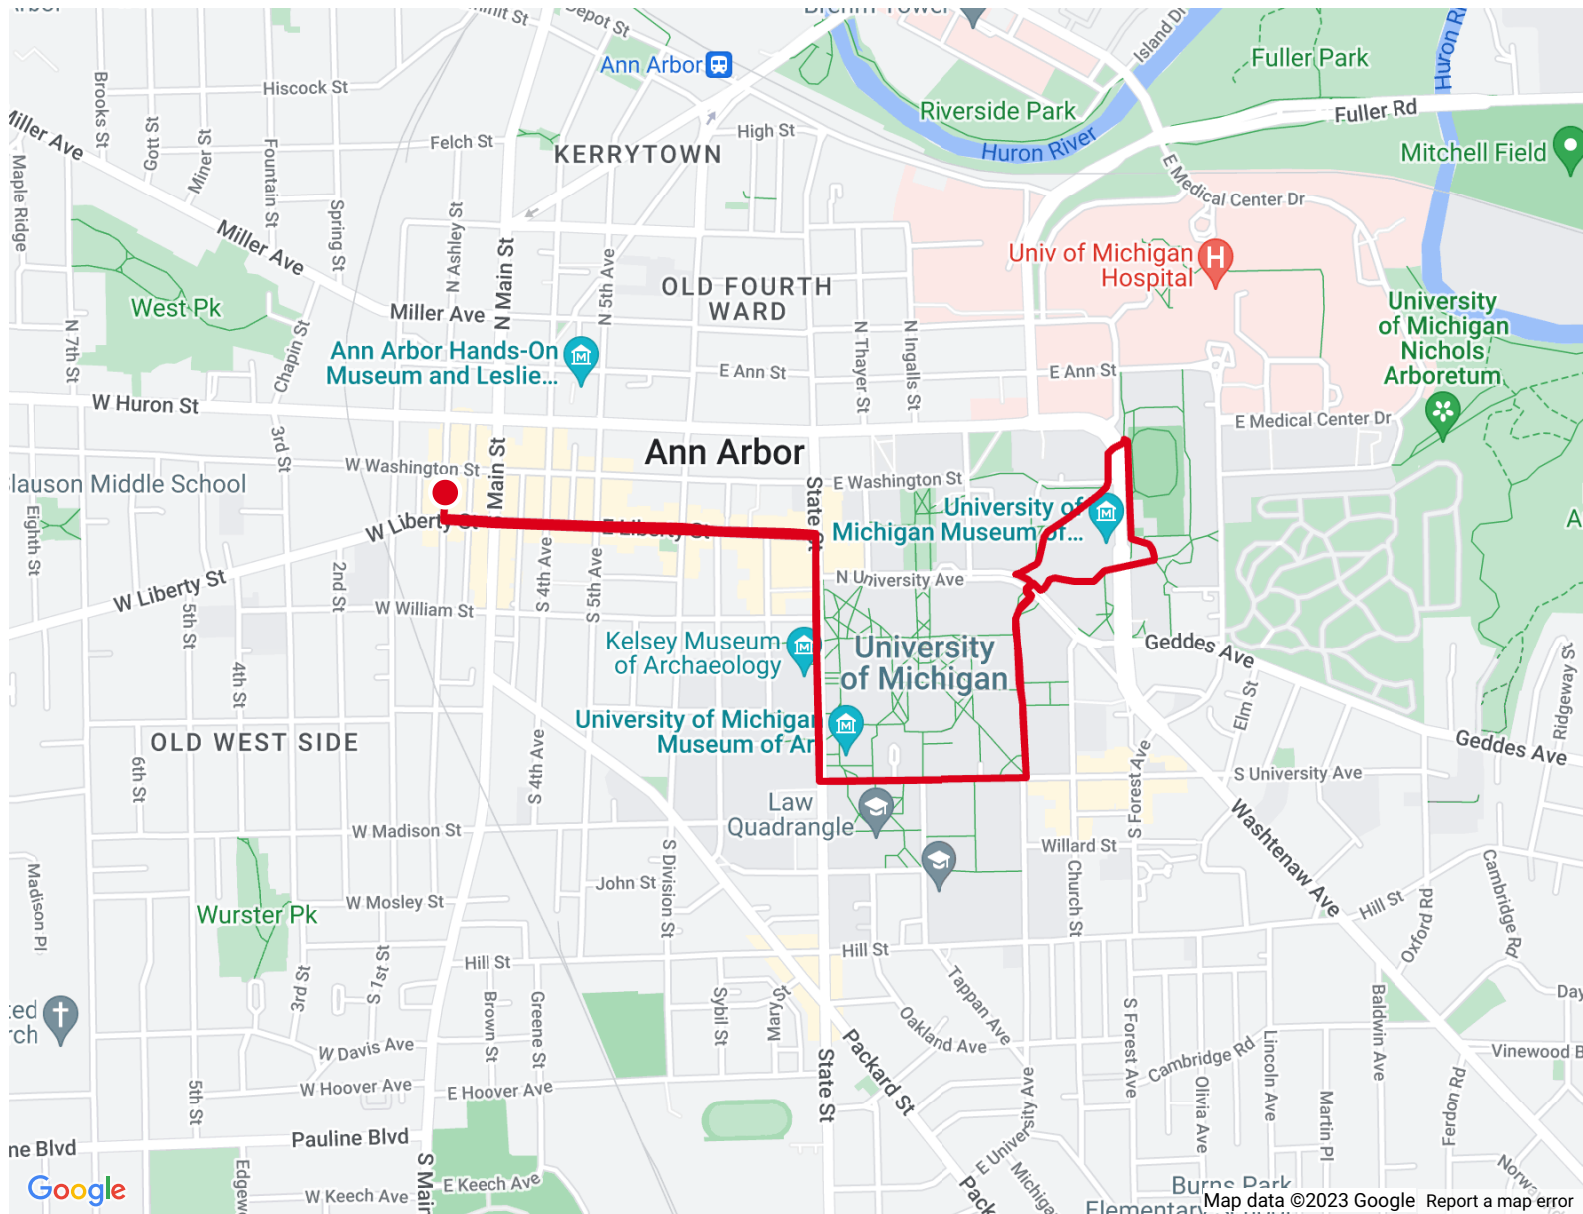

# PROBILITY ANN ARBOR MARATHON 5K 2023

**3.21 mi** Distance  
**135 ft** Elevation Gain  
**Run** Activity Type

**Notes**

# PROBILITY ANN ARBOR 10K 2023

**6.27 mi**

Distance

**369 ft**

Elevation Gain

**Run**

Activity Type

# PROBILITY ANN ARBOR HALF-MARATHON 2023

**13.23 mi**

Distance

**659 ft**

Elevation Gain

**Run**

Activity Type