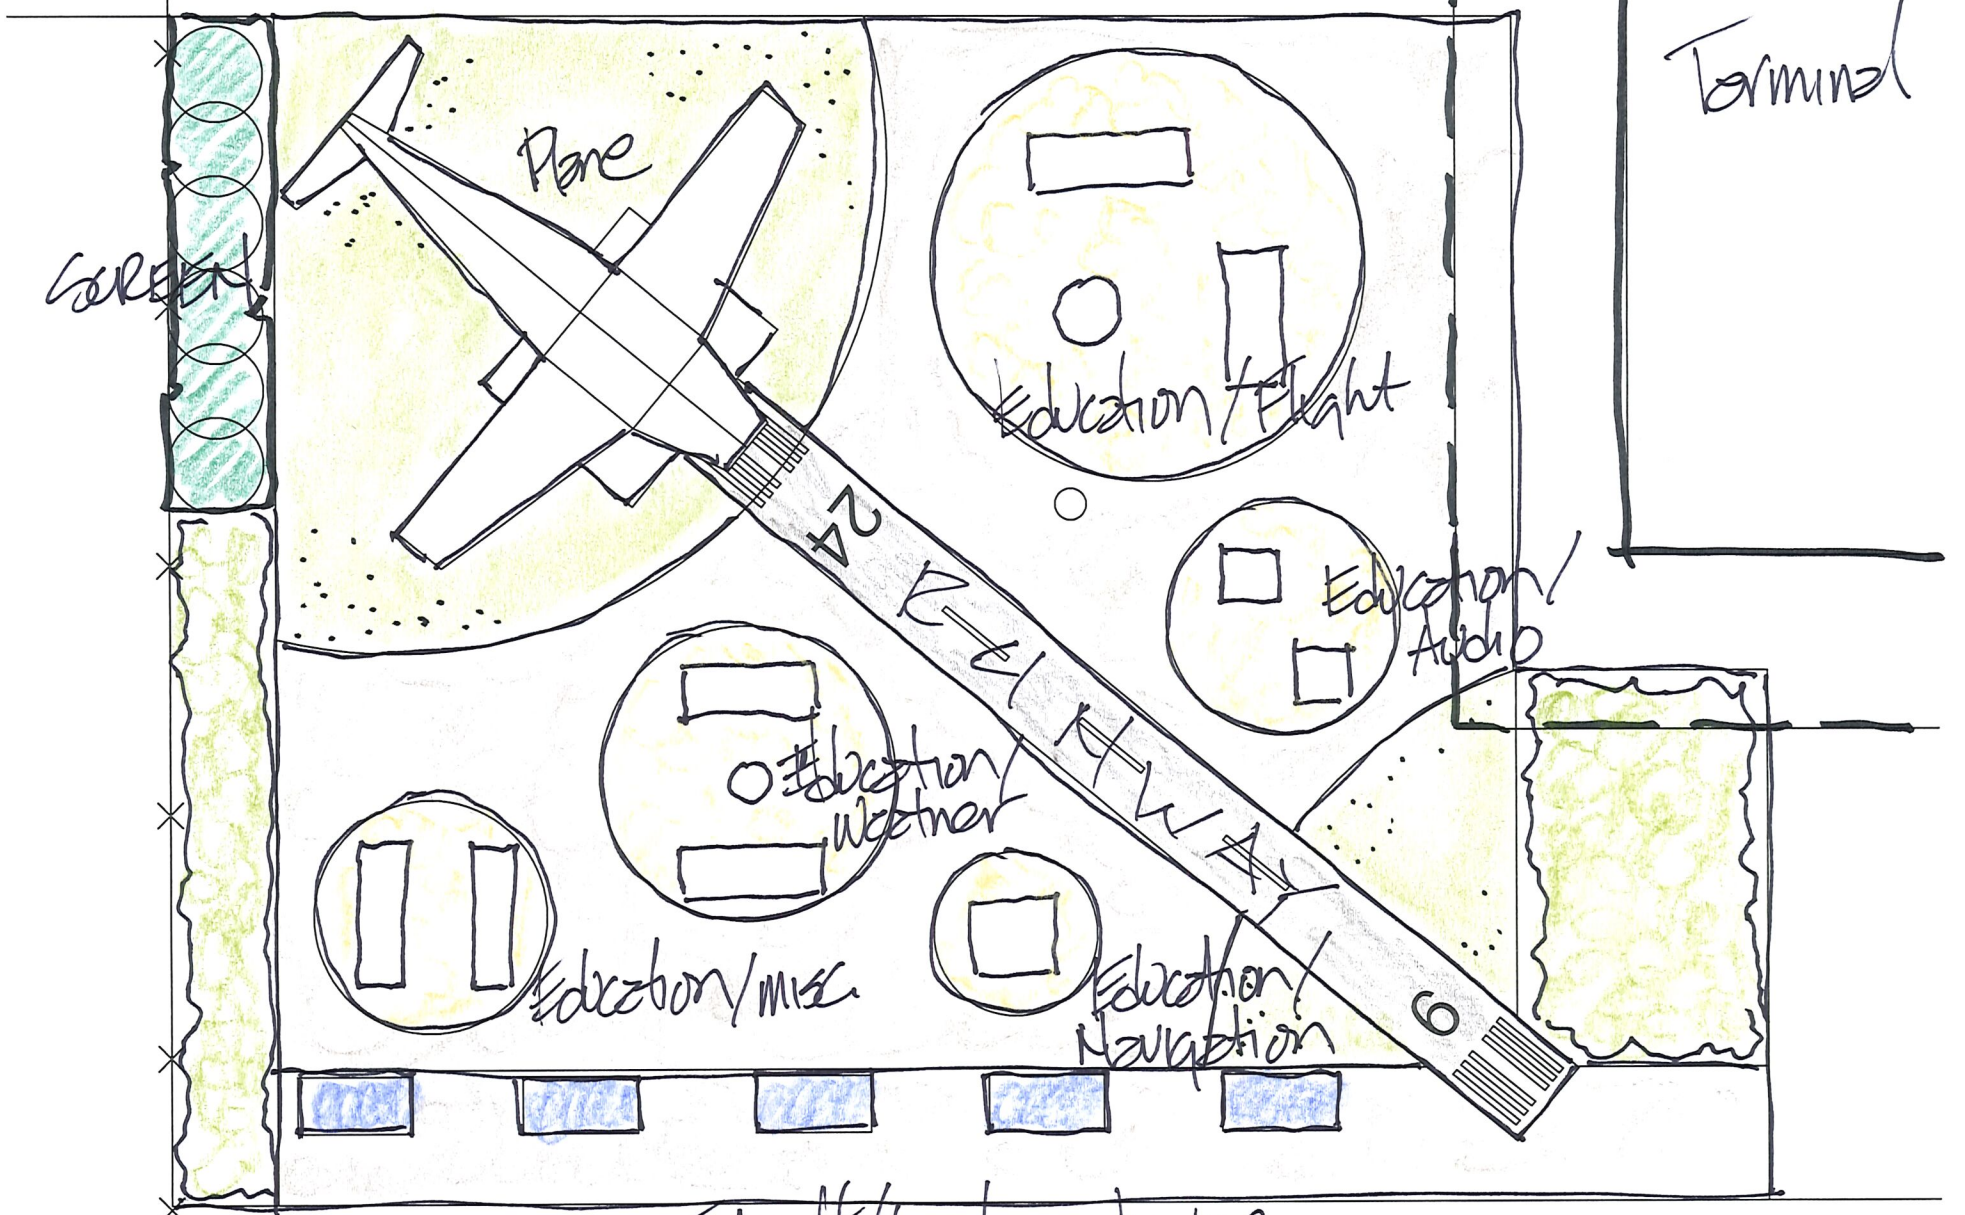

Concept One
 SCALE: 1" = 40'-0"

Concept Two

SCALE: 1"=10'-0"

Takeoff/Landing Viewing
area w/ benches

Concept Three

SCALE: 1" = 10'-0"