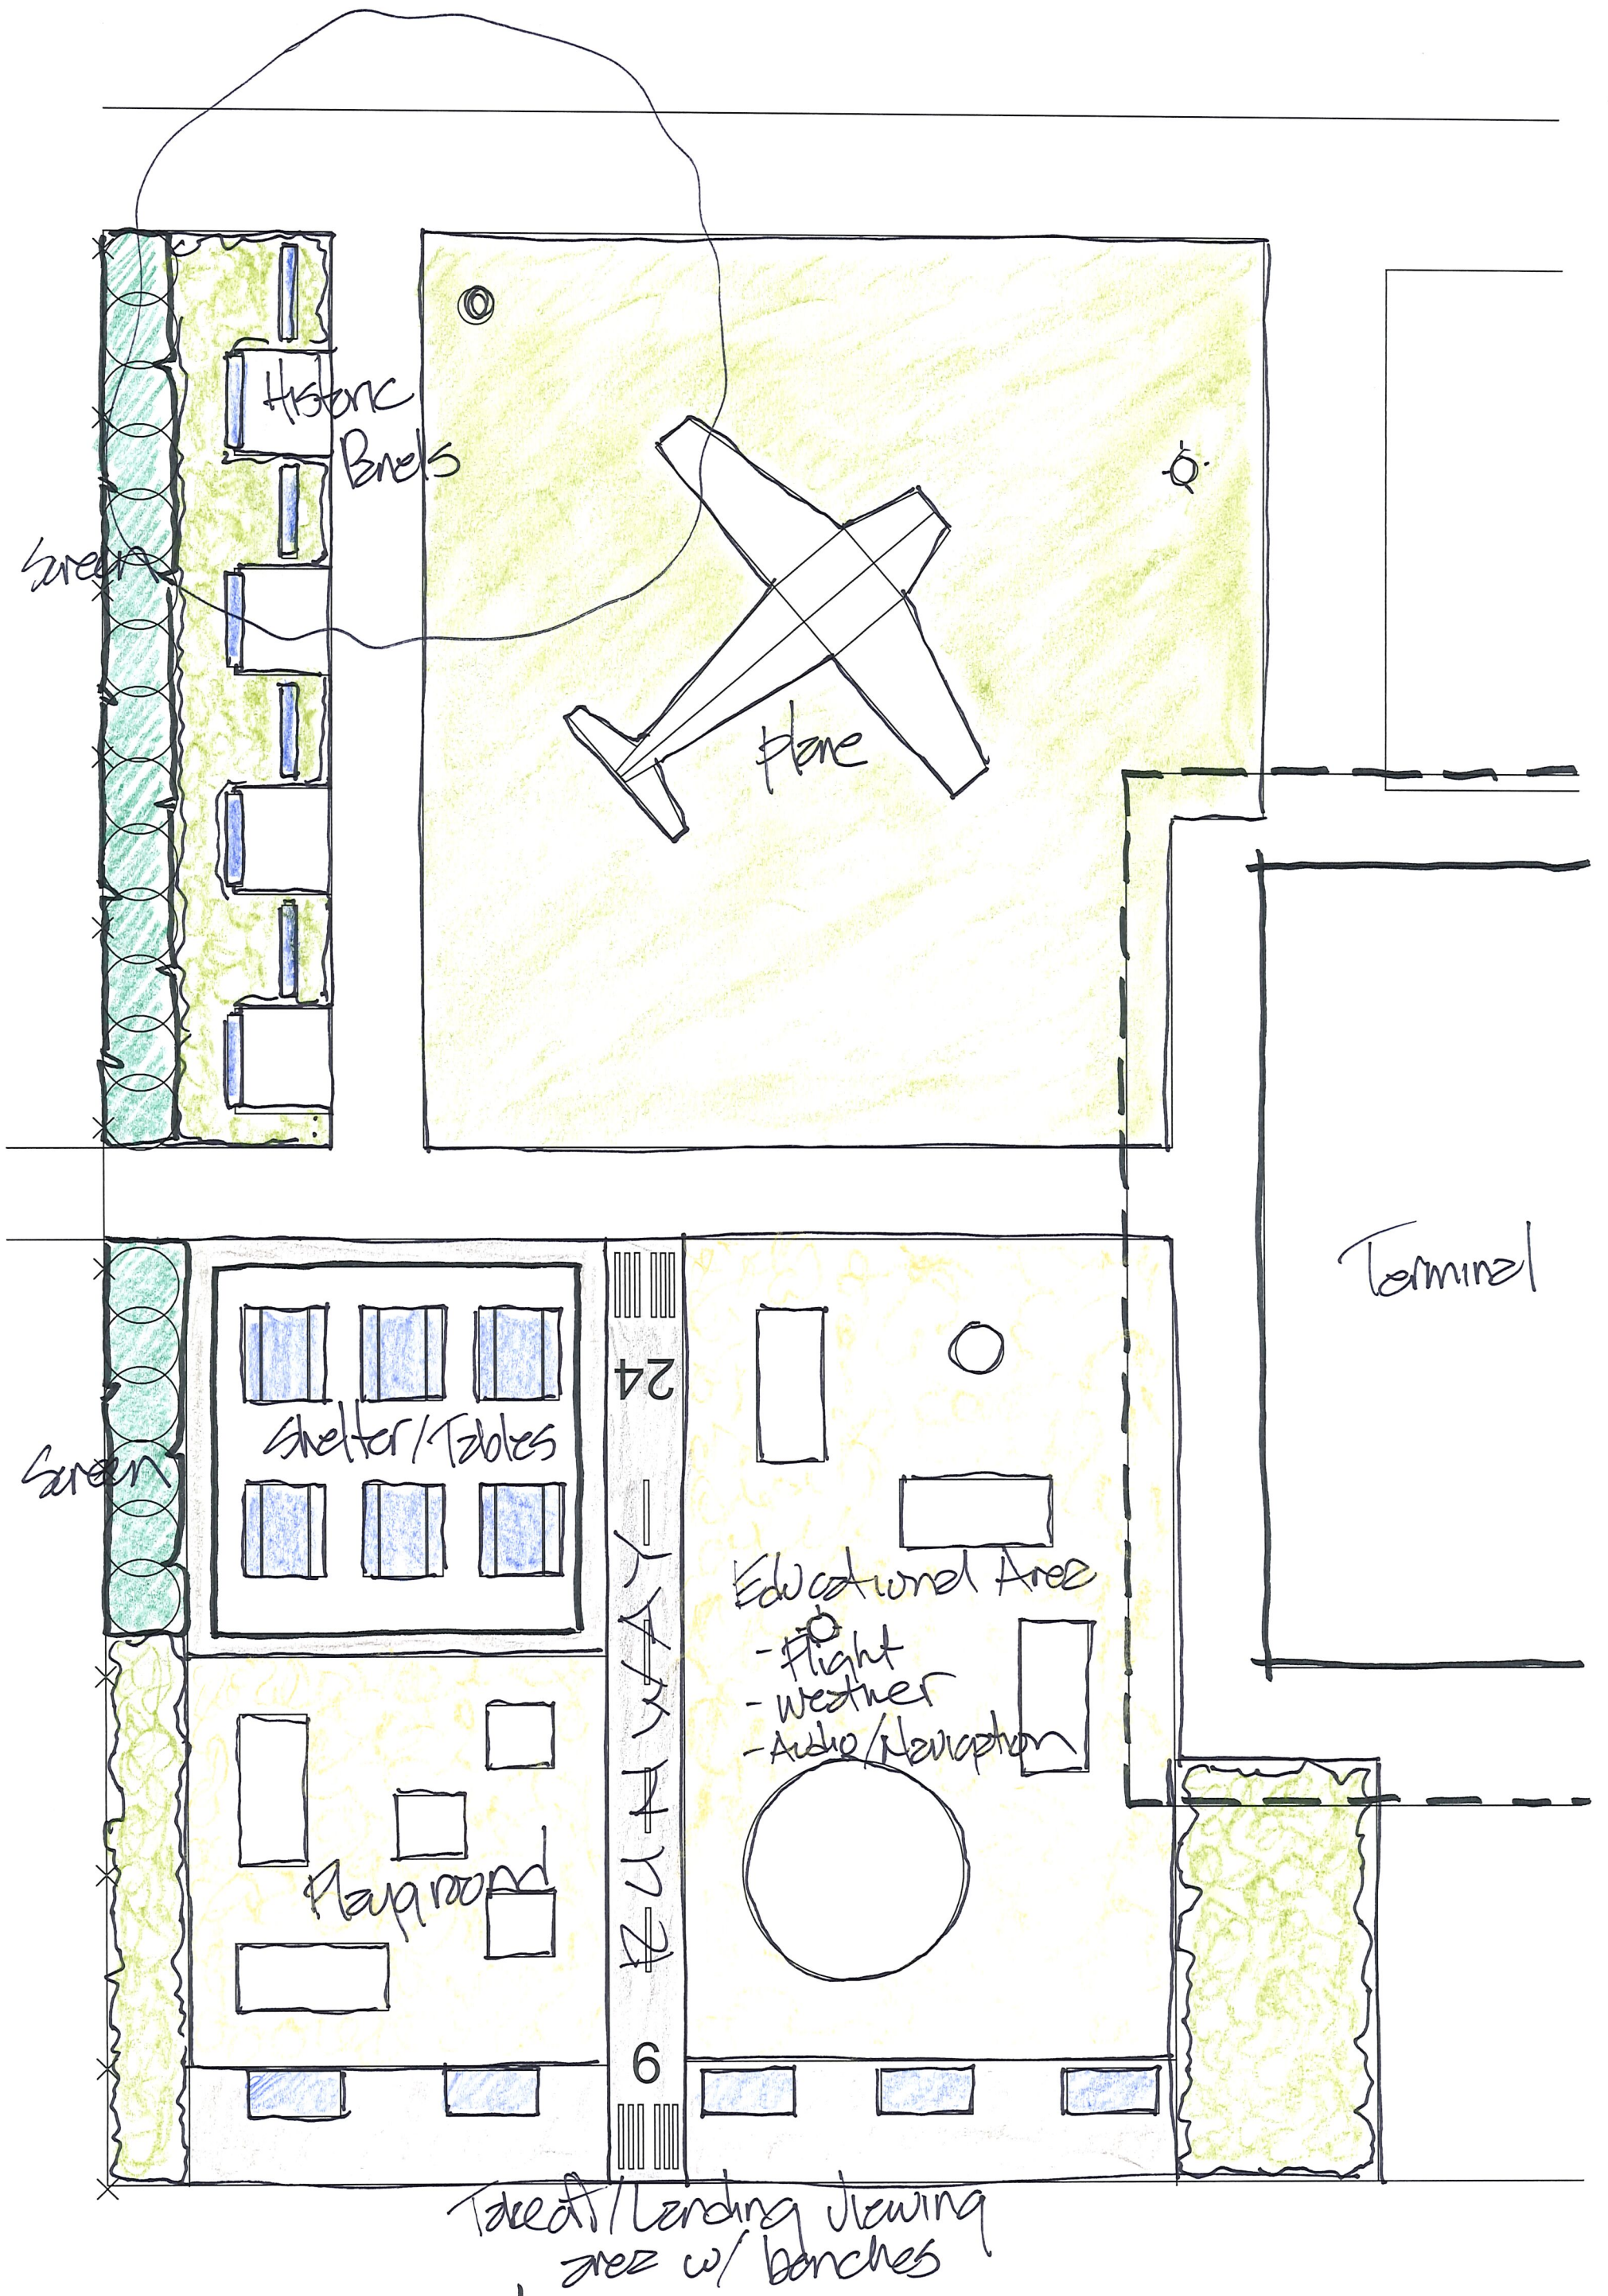

Concept One
 SCALE: 1" = 40'-0"

Concept Two

SCALE: 1"=10'-0"

Takeoff/Landing Viewing
area w/ benches

Concept Three

SCALE: 1" = 10'-0"