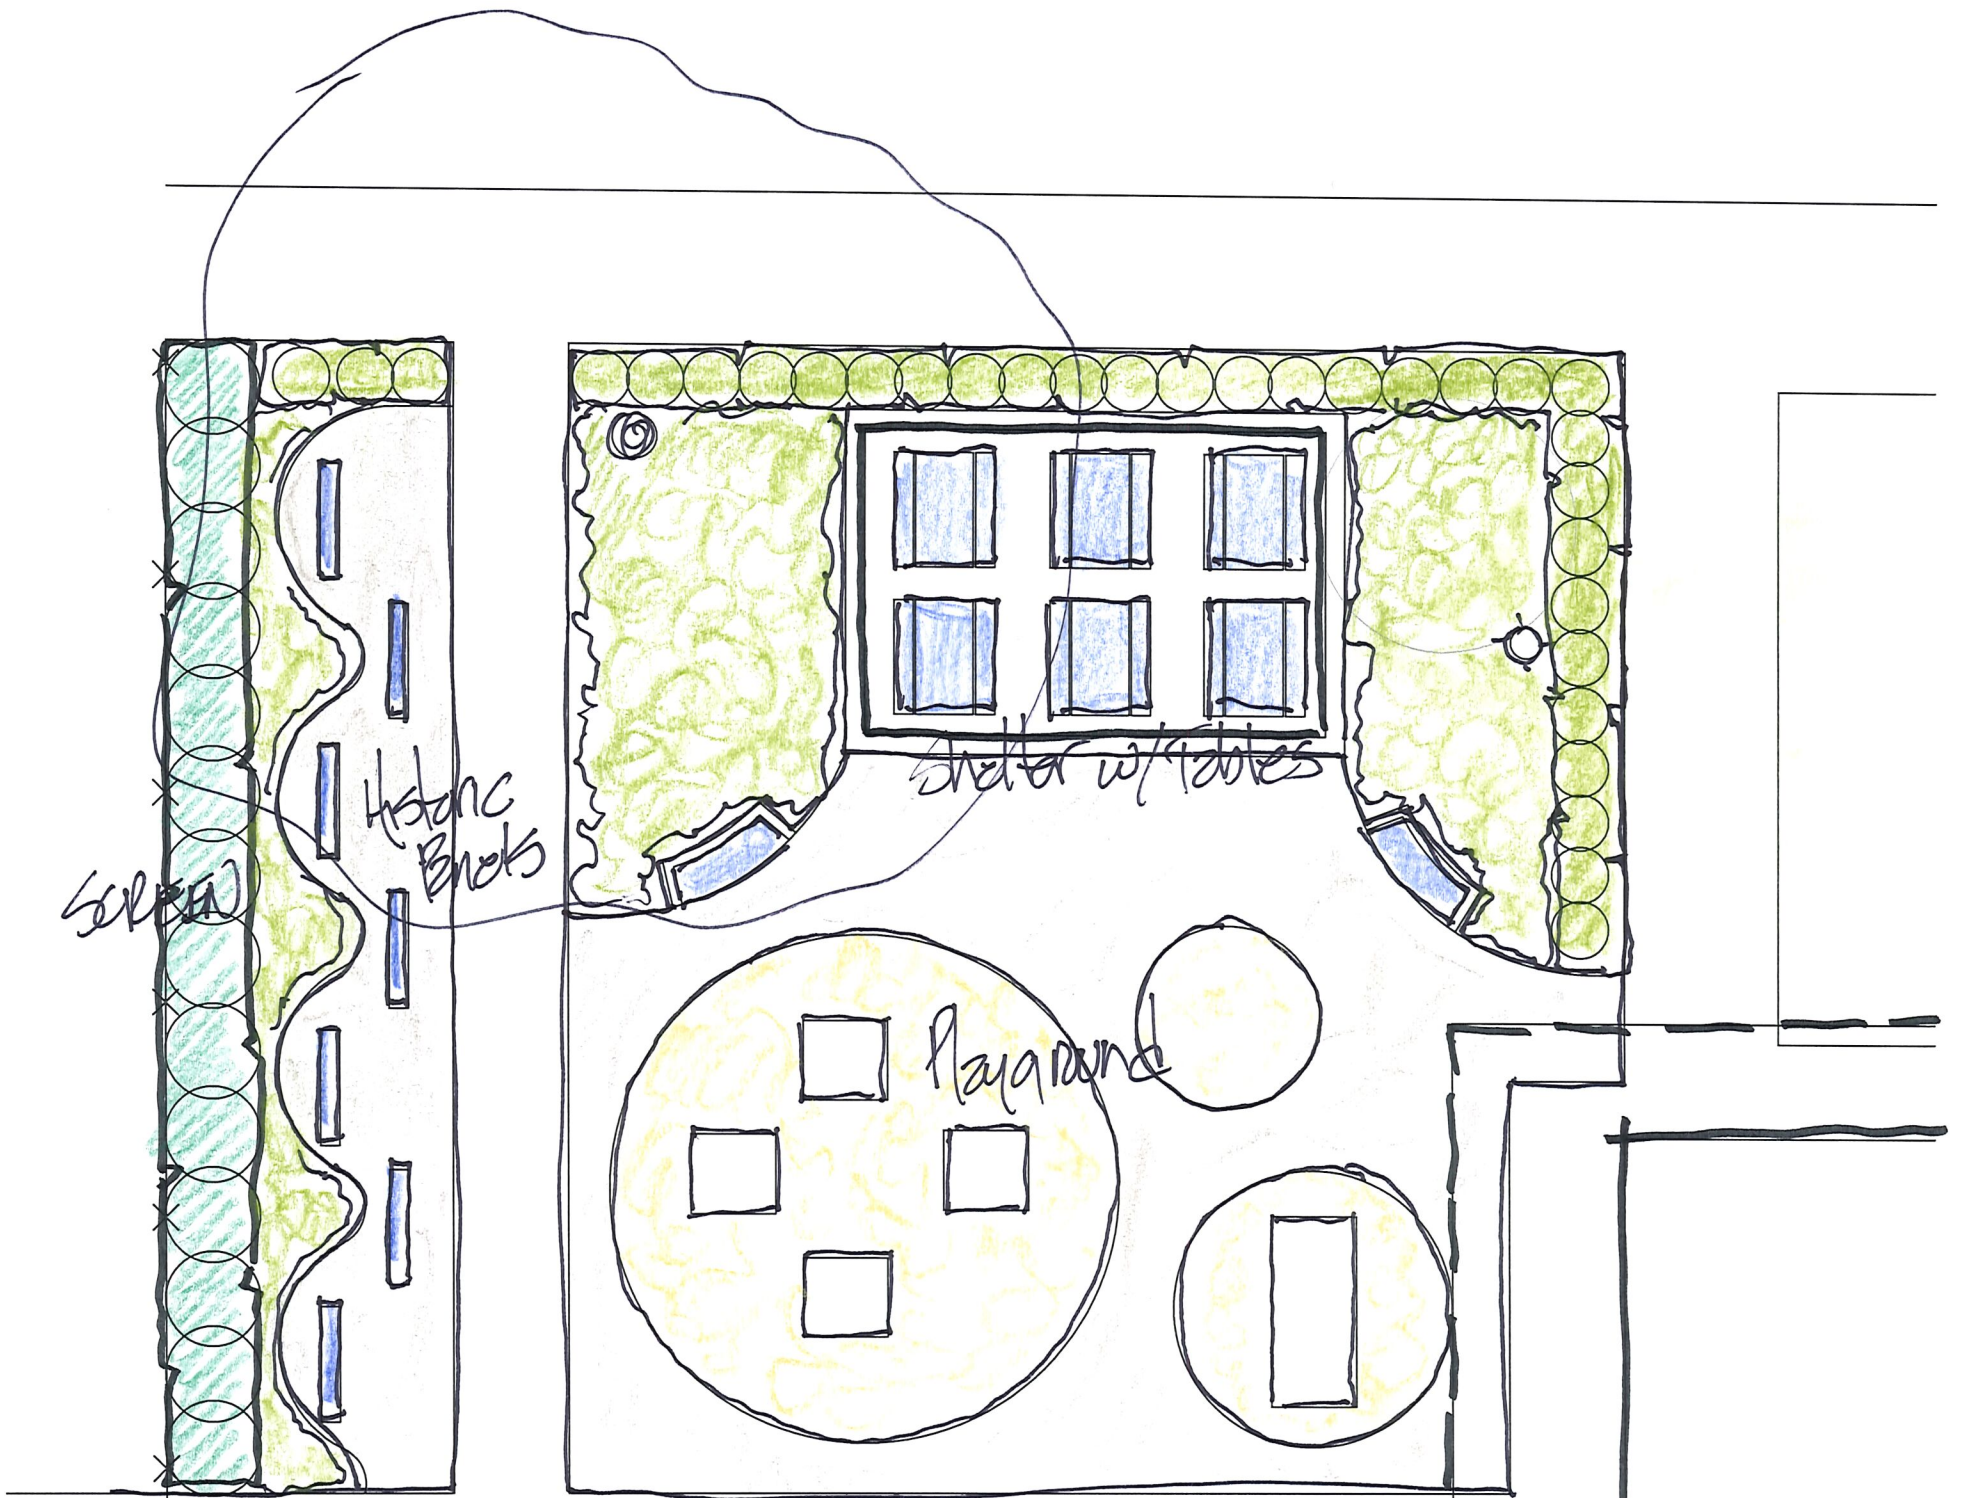

Concept One
 SCALE: 1" = 40'-0"

Concept Two

SCALE: 1"=10'-0"

Takeoff/Landing Viewing
area w/ benches

Concept Three

SCALE: 1" = 10'-0"