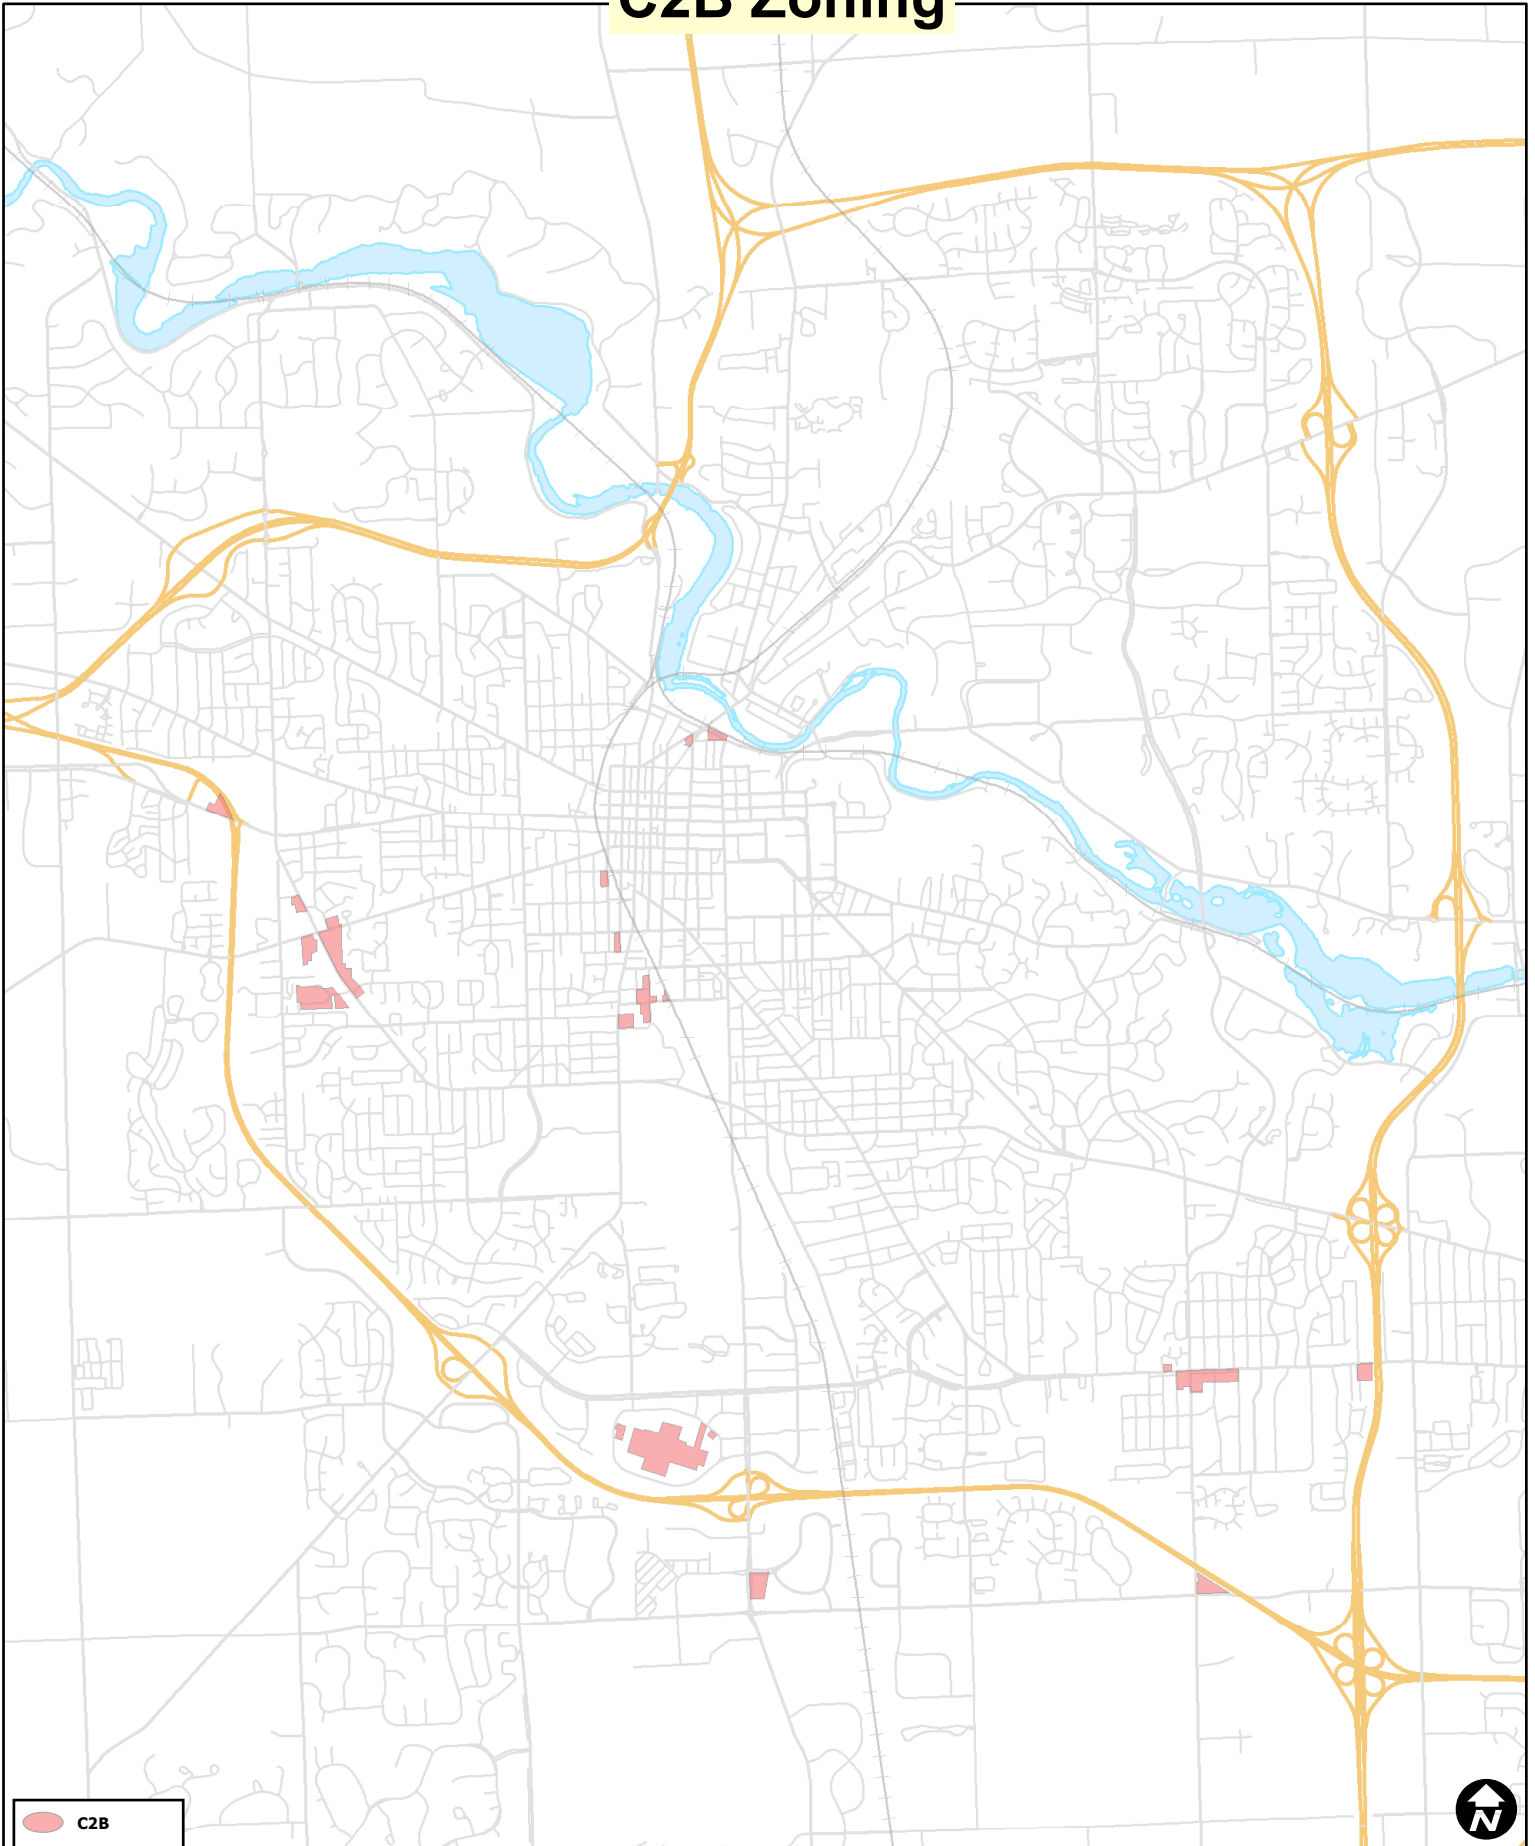

C2B Zoning

-  C2B
-  Railroads
-  Huron River

Map date 12/15/2020
Any aerial imagery is circa 2020
unless otherwise noted
Terms of use: www.a2gov.org/terms