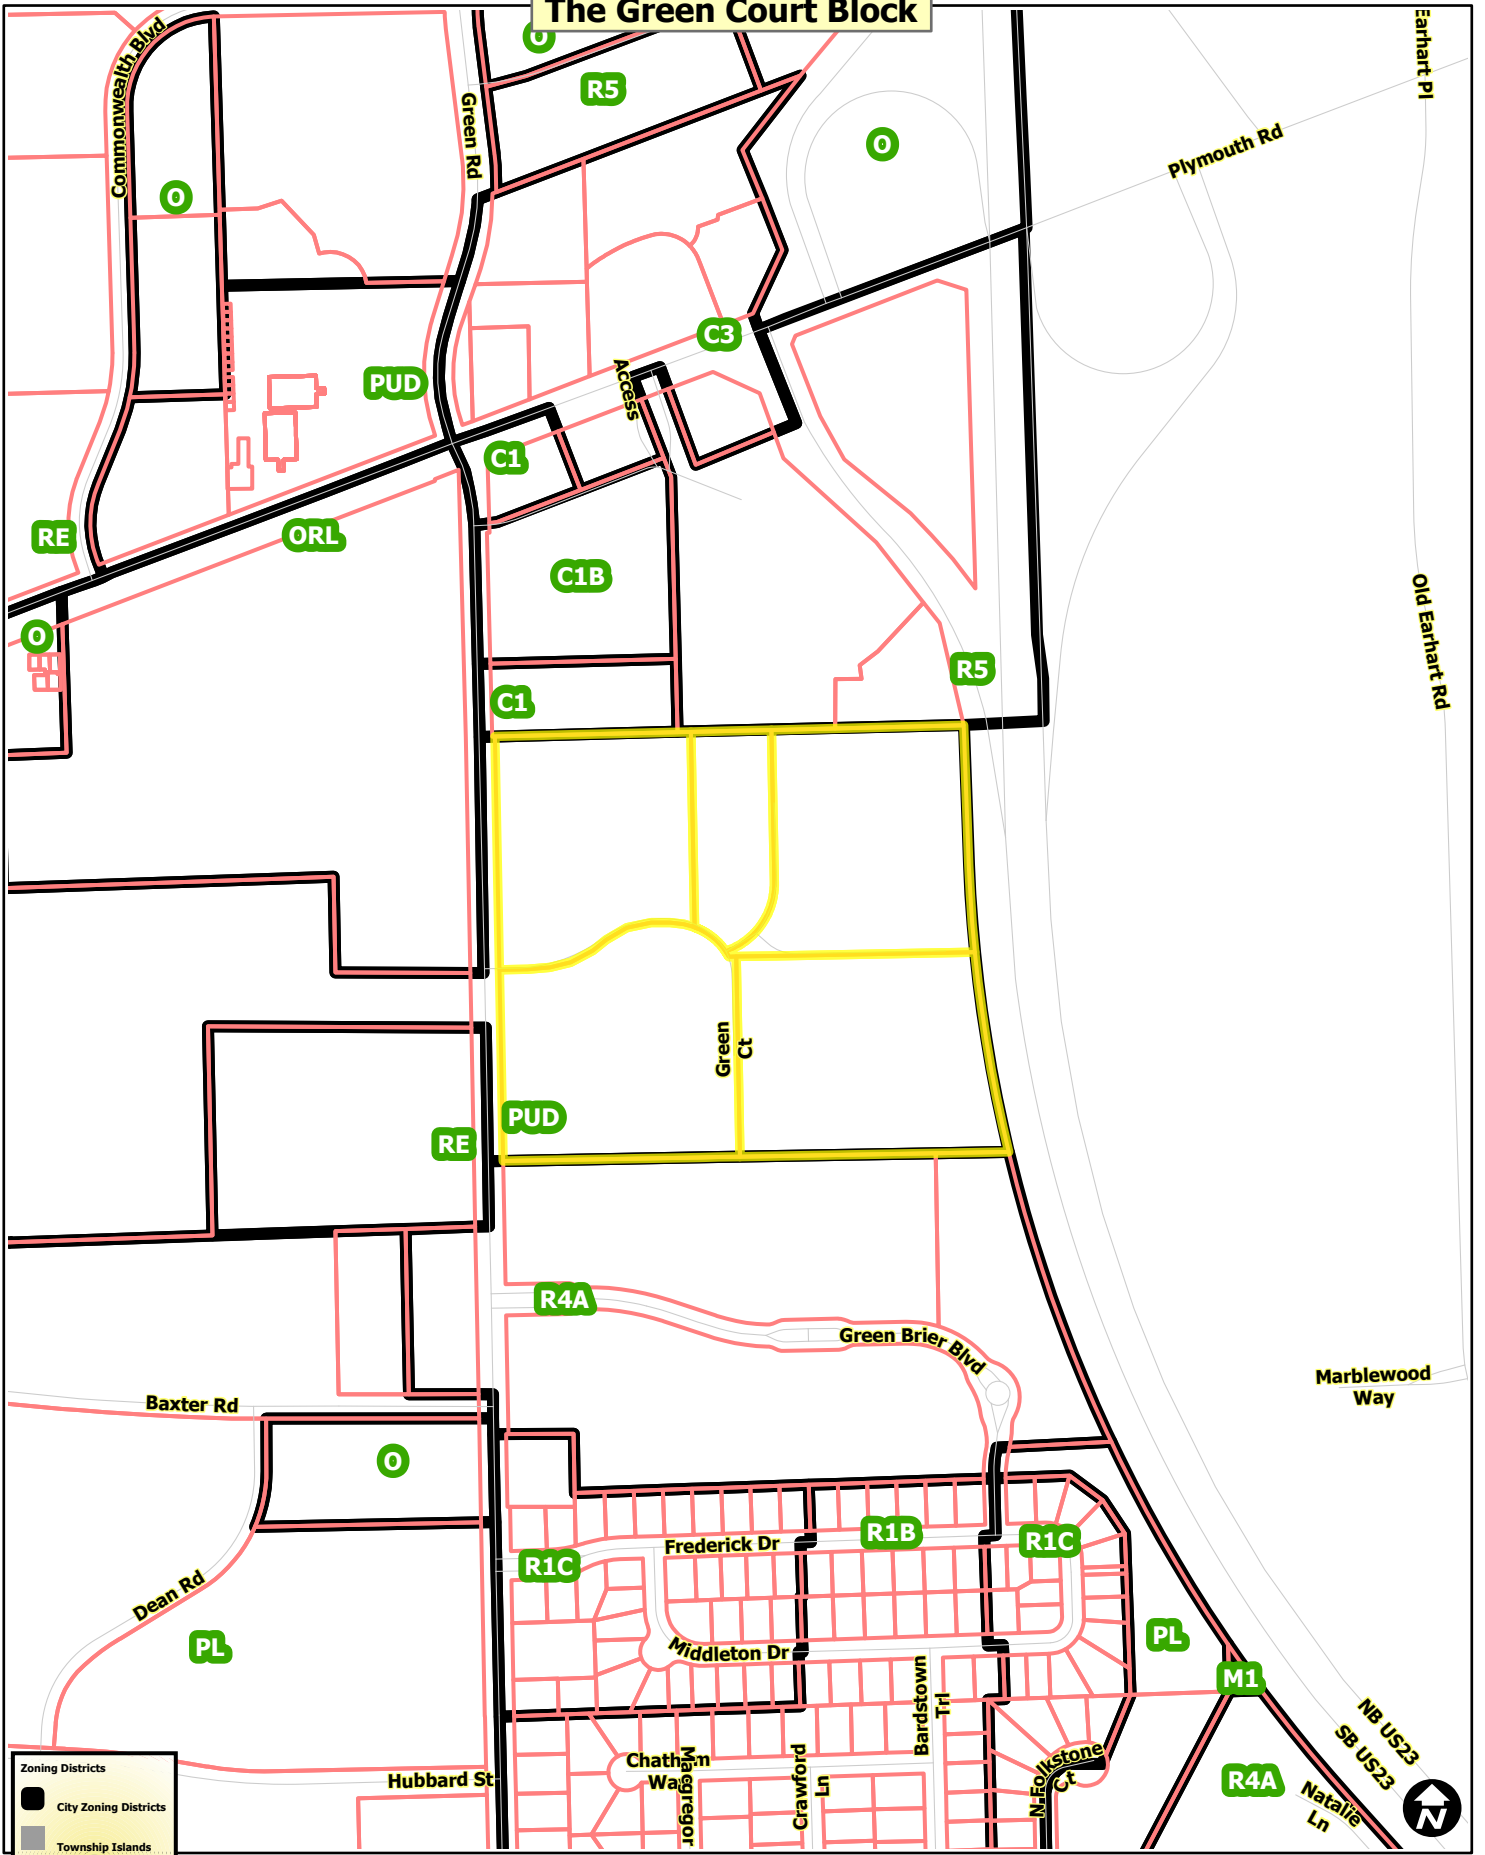

The Green Court Block

Map date: 8/25/2022
 Any aerial imagery is circa 2020 unless otherwise noted
 Terms of use: www.a2gov.org/terms