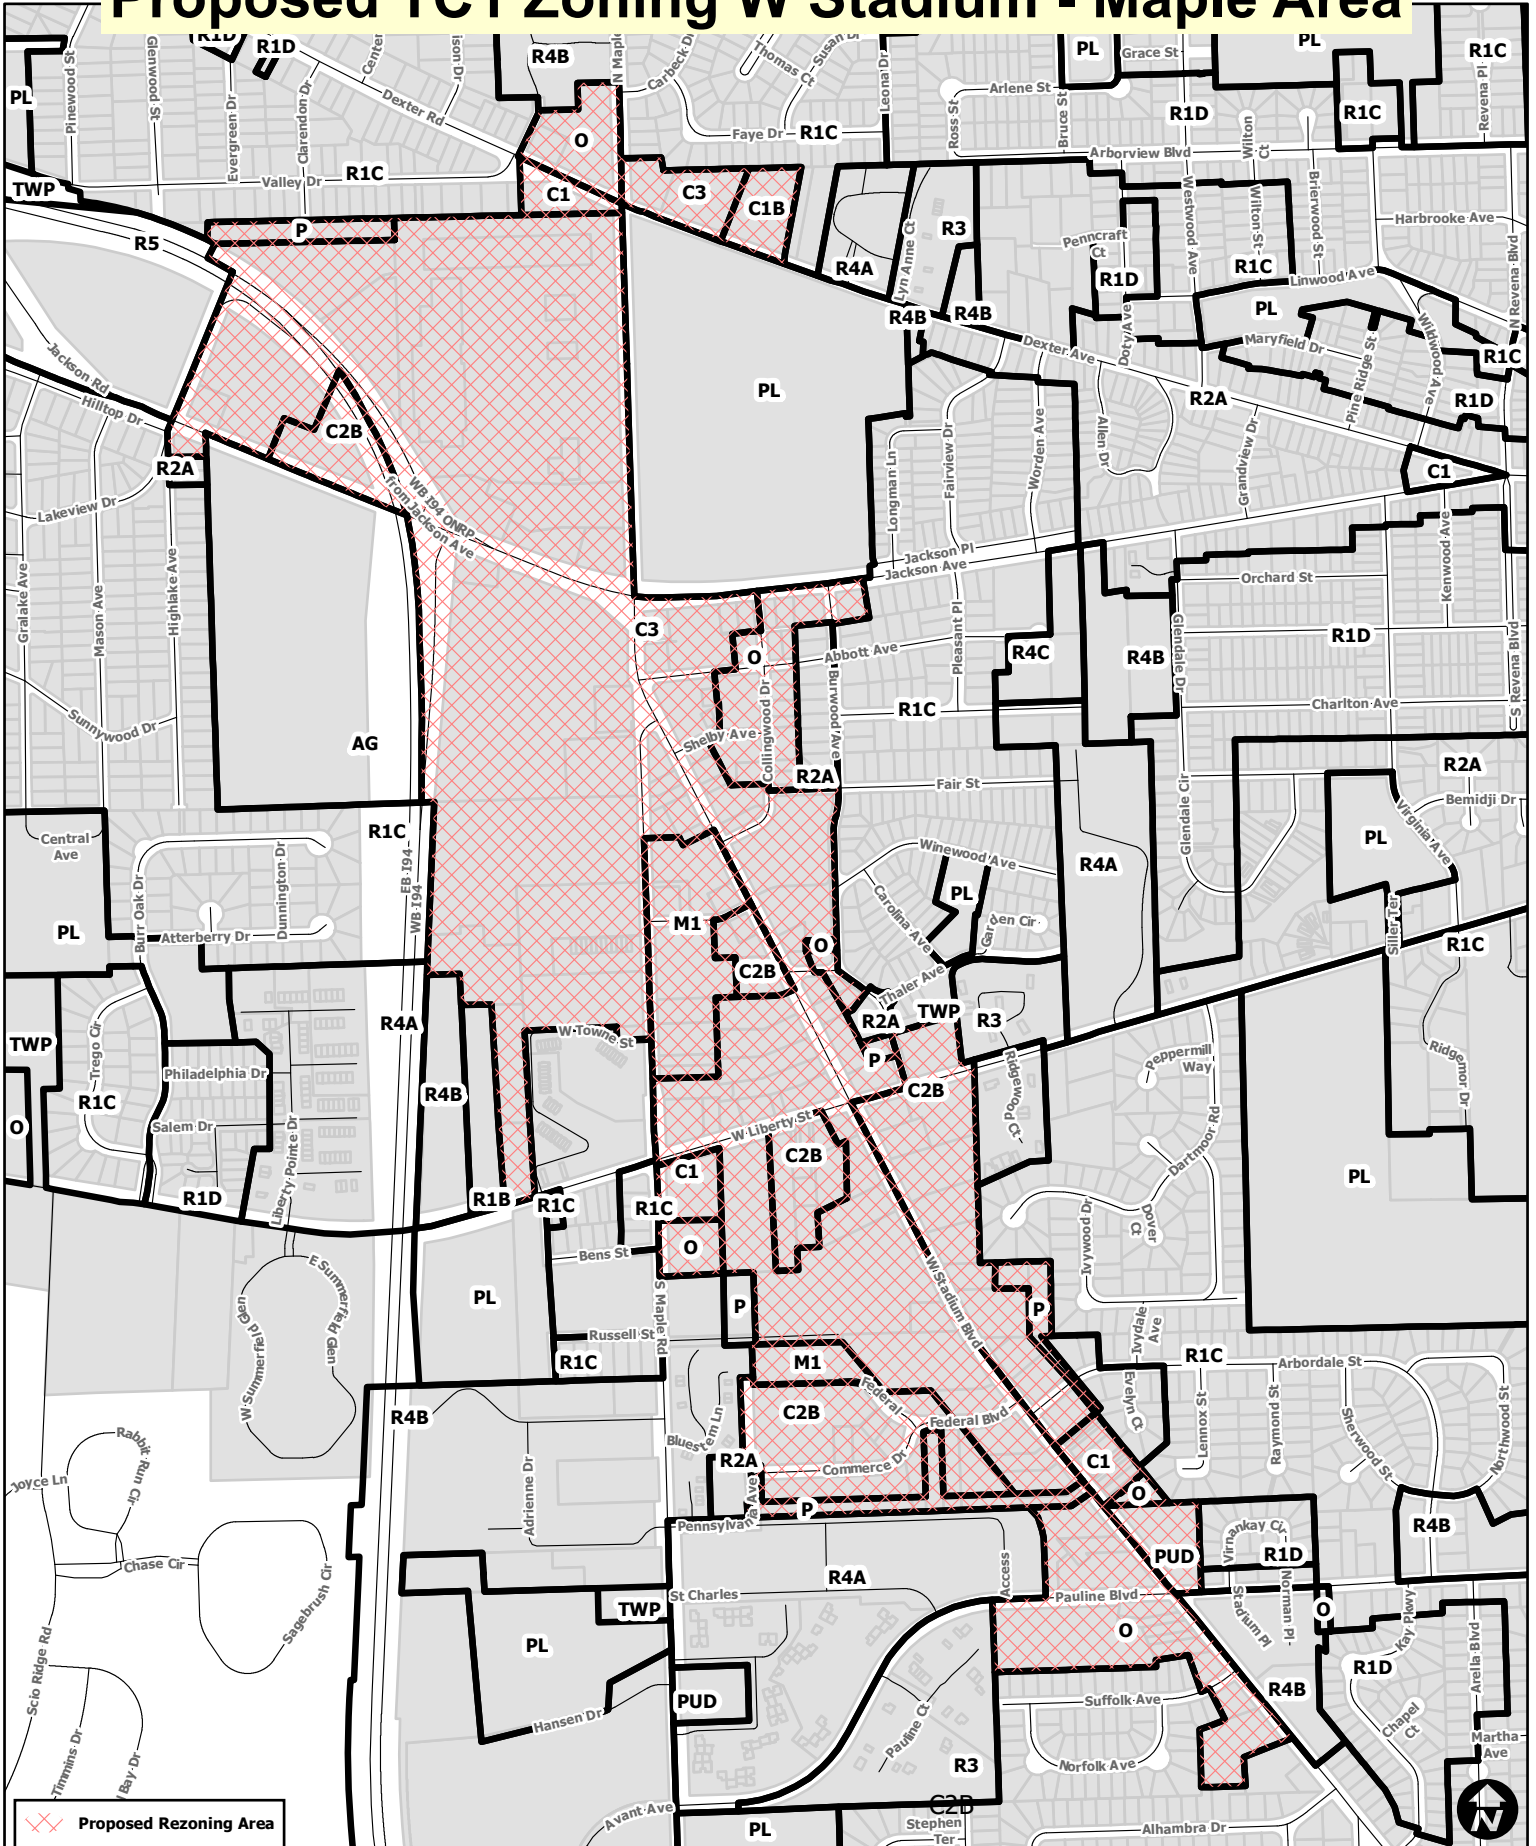

# Proposed TC1 Zoning W Stadium - Maple Area

-  Proposed Rezoning Area
-  Zoning Districts
-  Tax Parcels

Map date 8/5/2022  
 Any aerial imagery is circa 2020 unless otherwise noted  
 Terms of use: [www.a2gov.org/terms](http://www.a2gov.org/terms)