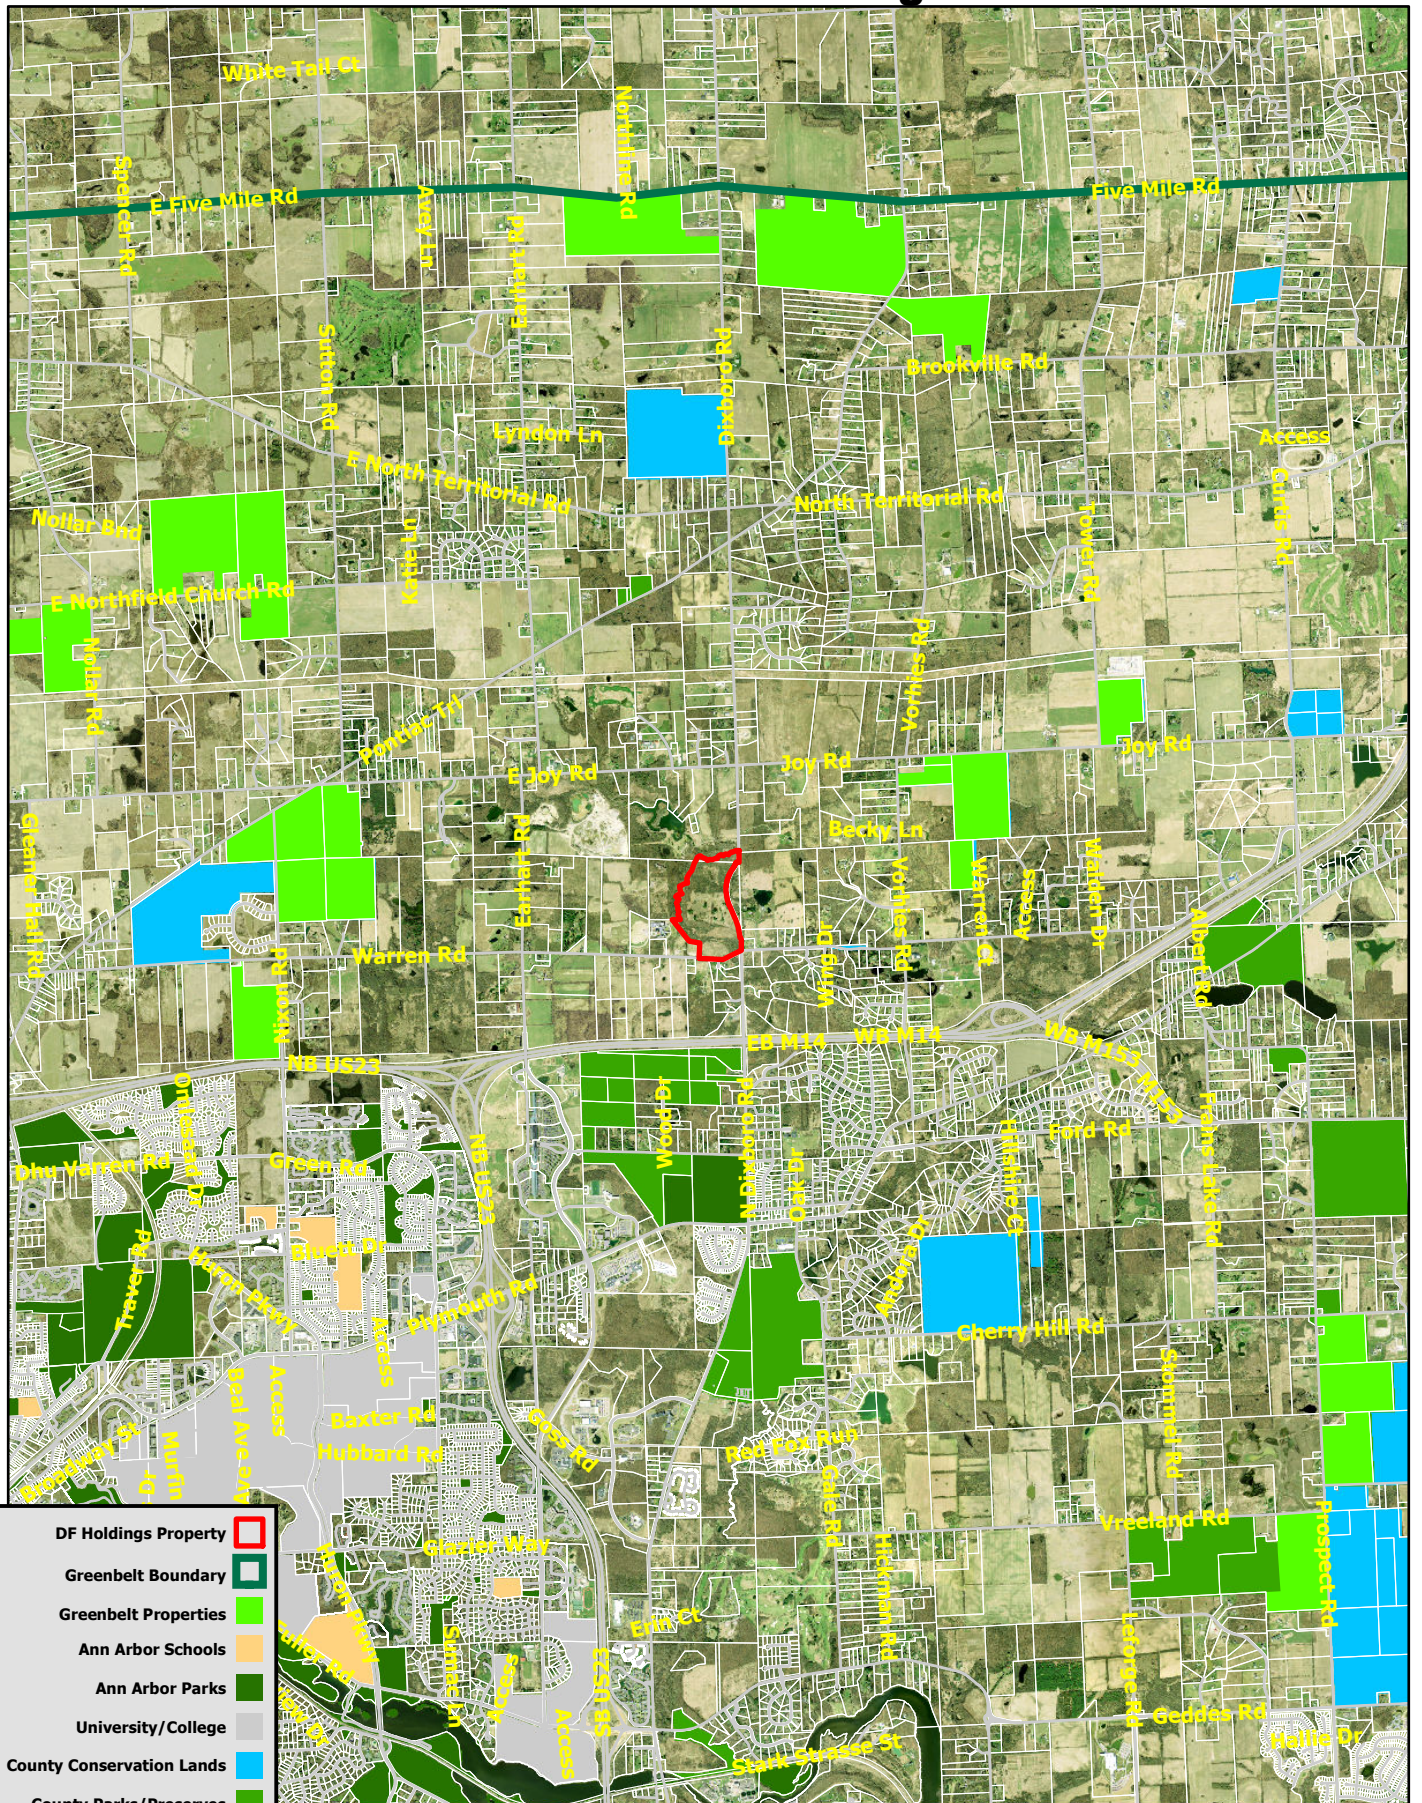

Owner: DF Holdings

DF Holdings Property	
Greenbelt Boundary	
Greenbelt Properties	
Ann Arbor Schools	
Ann Arbor Parks	
University/College	
County Conservation Lands	
County Parks/Preserves	
County Parcels	