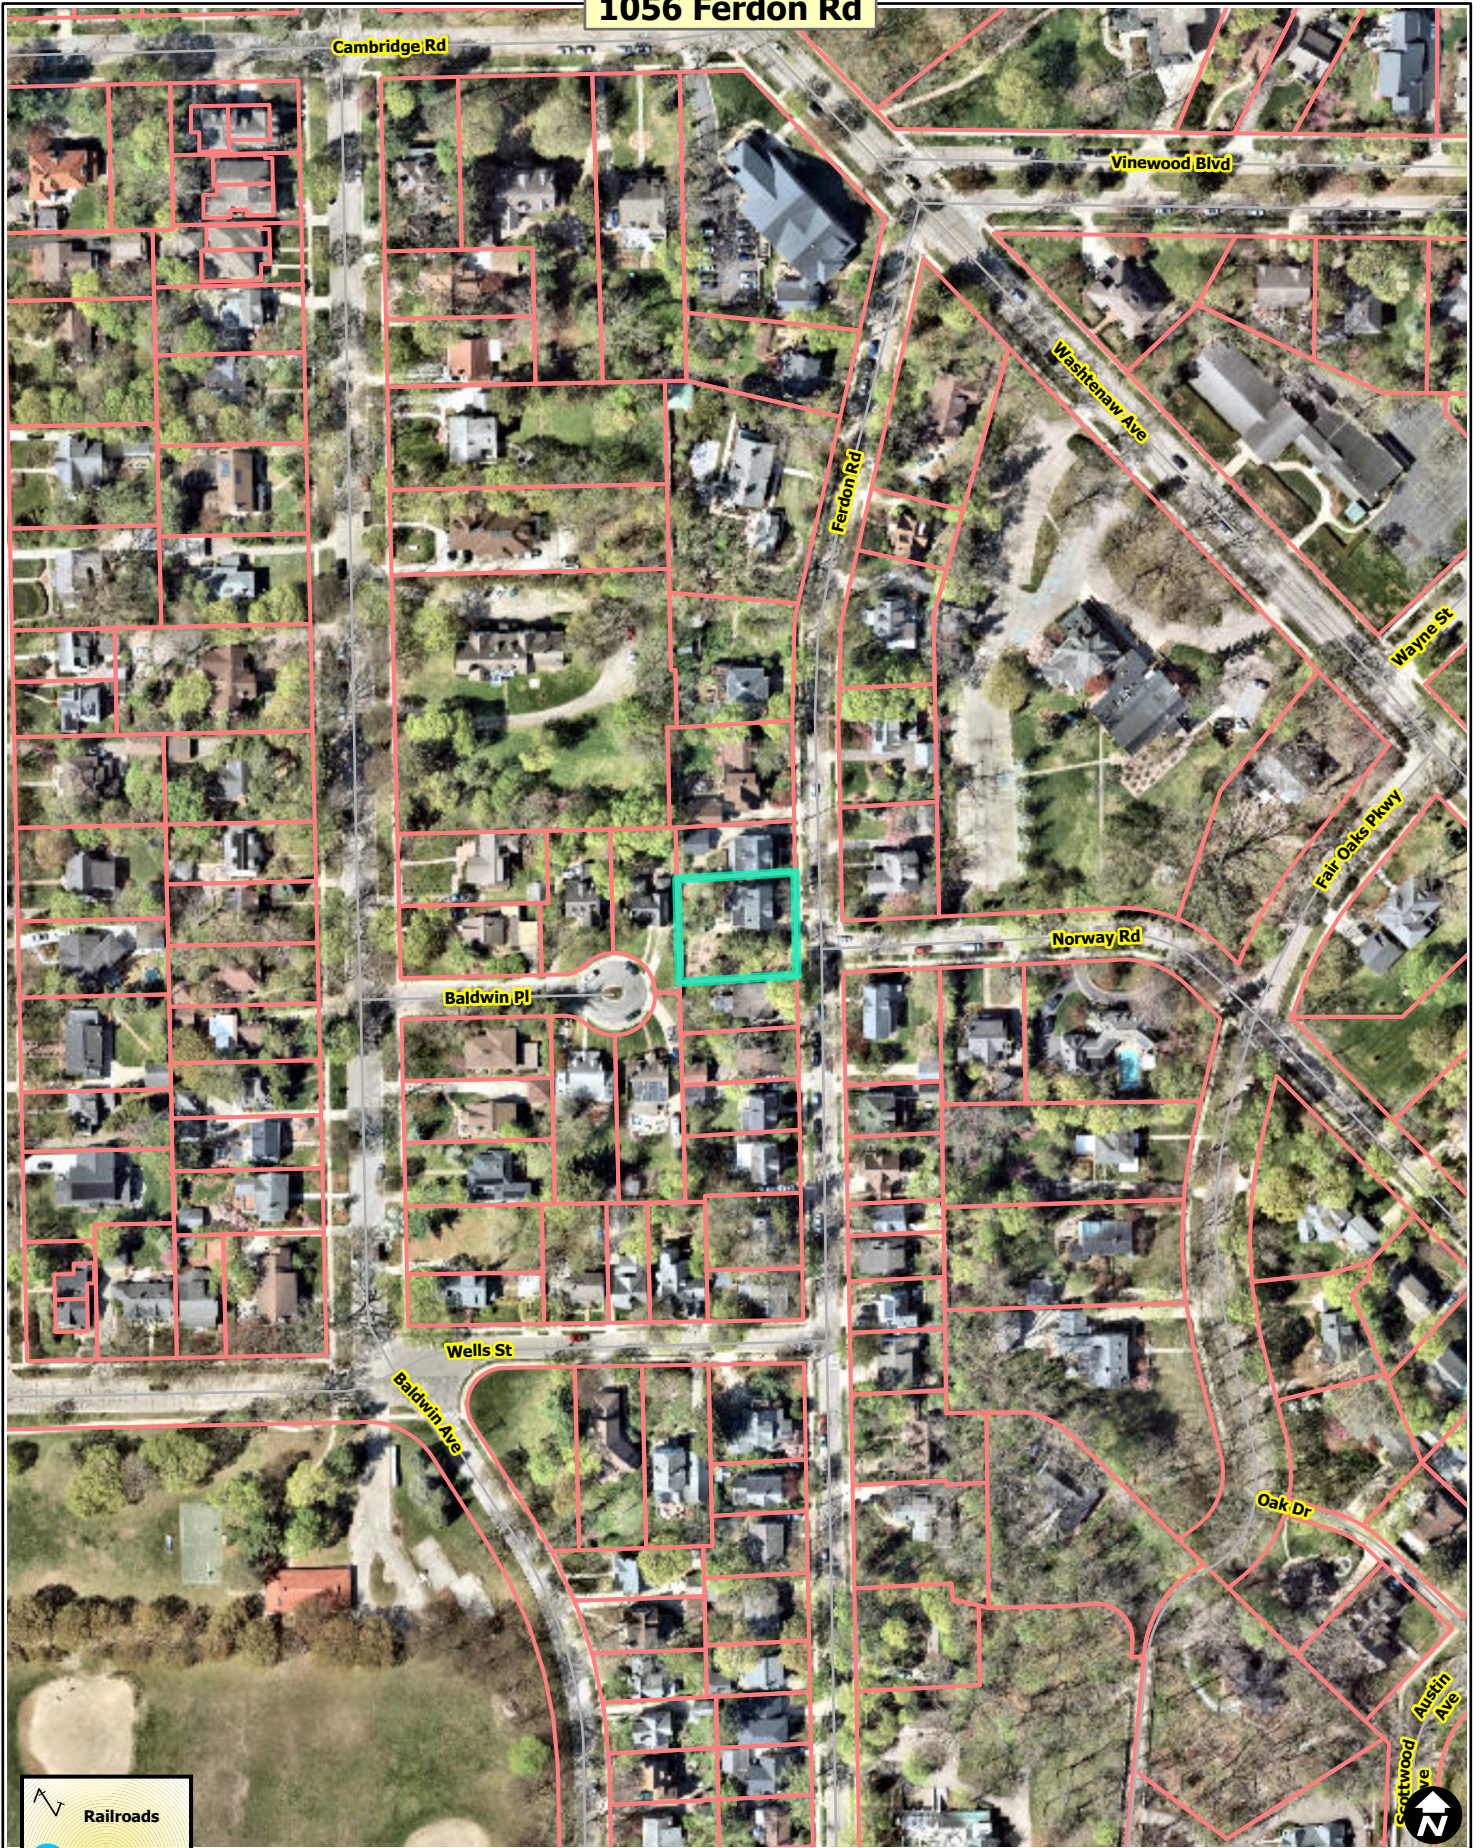

1056 Ferdon Rd

-  Railroads
-  Huron River
-  Tax Parcels

Map date: 2/26/2026
Any aerial imagery is circa 2025 unless otherwise noted
Terms of use:
www.a2gov.org/policies-and-notices/