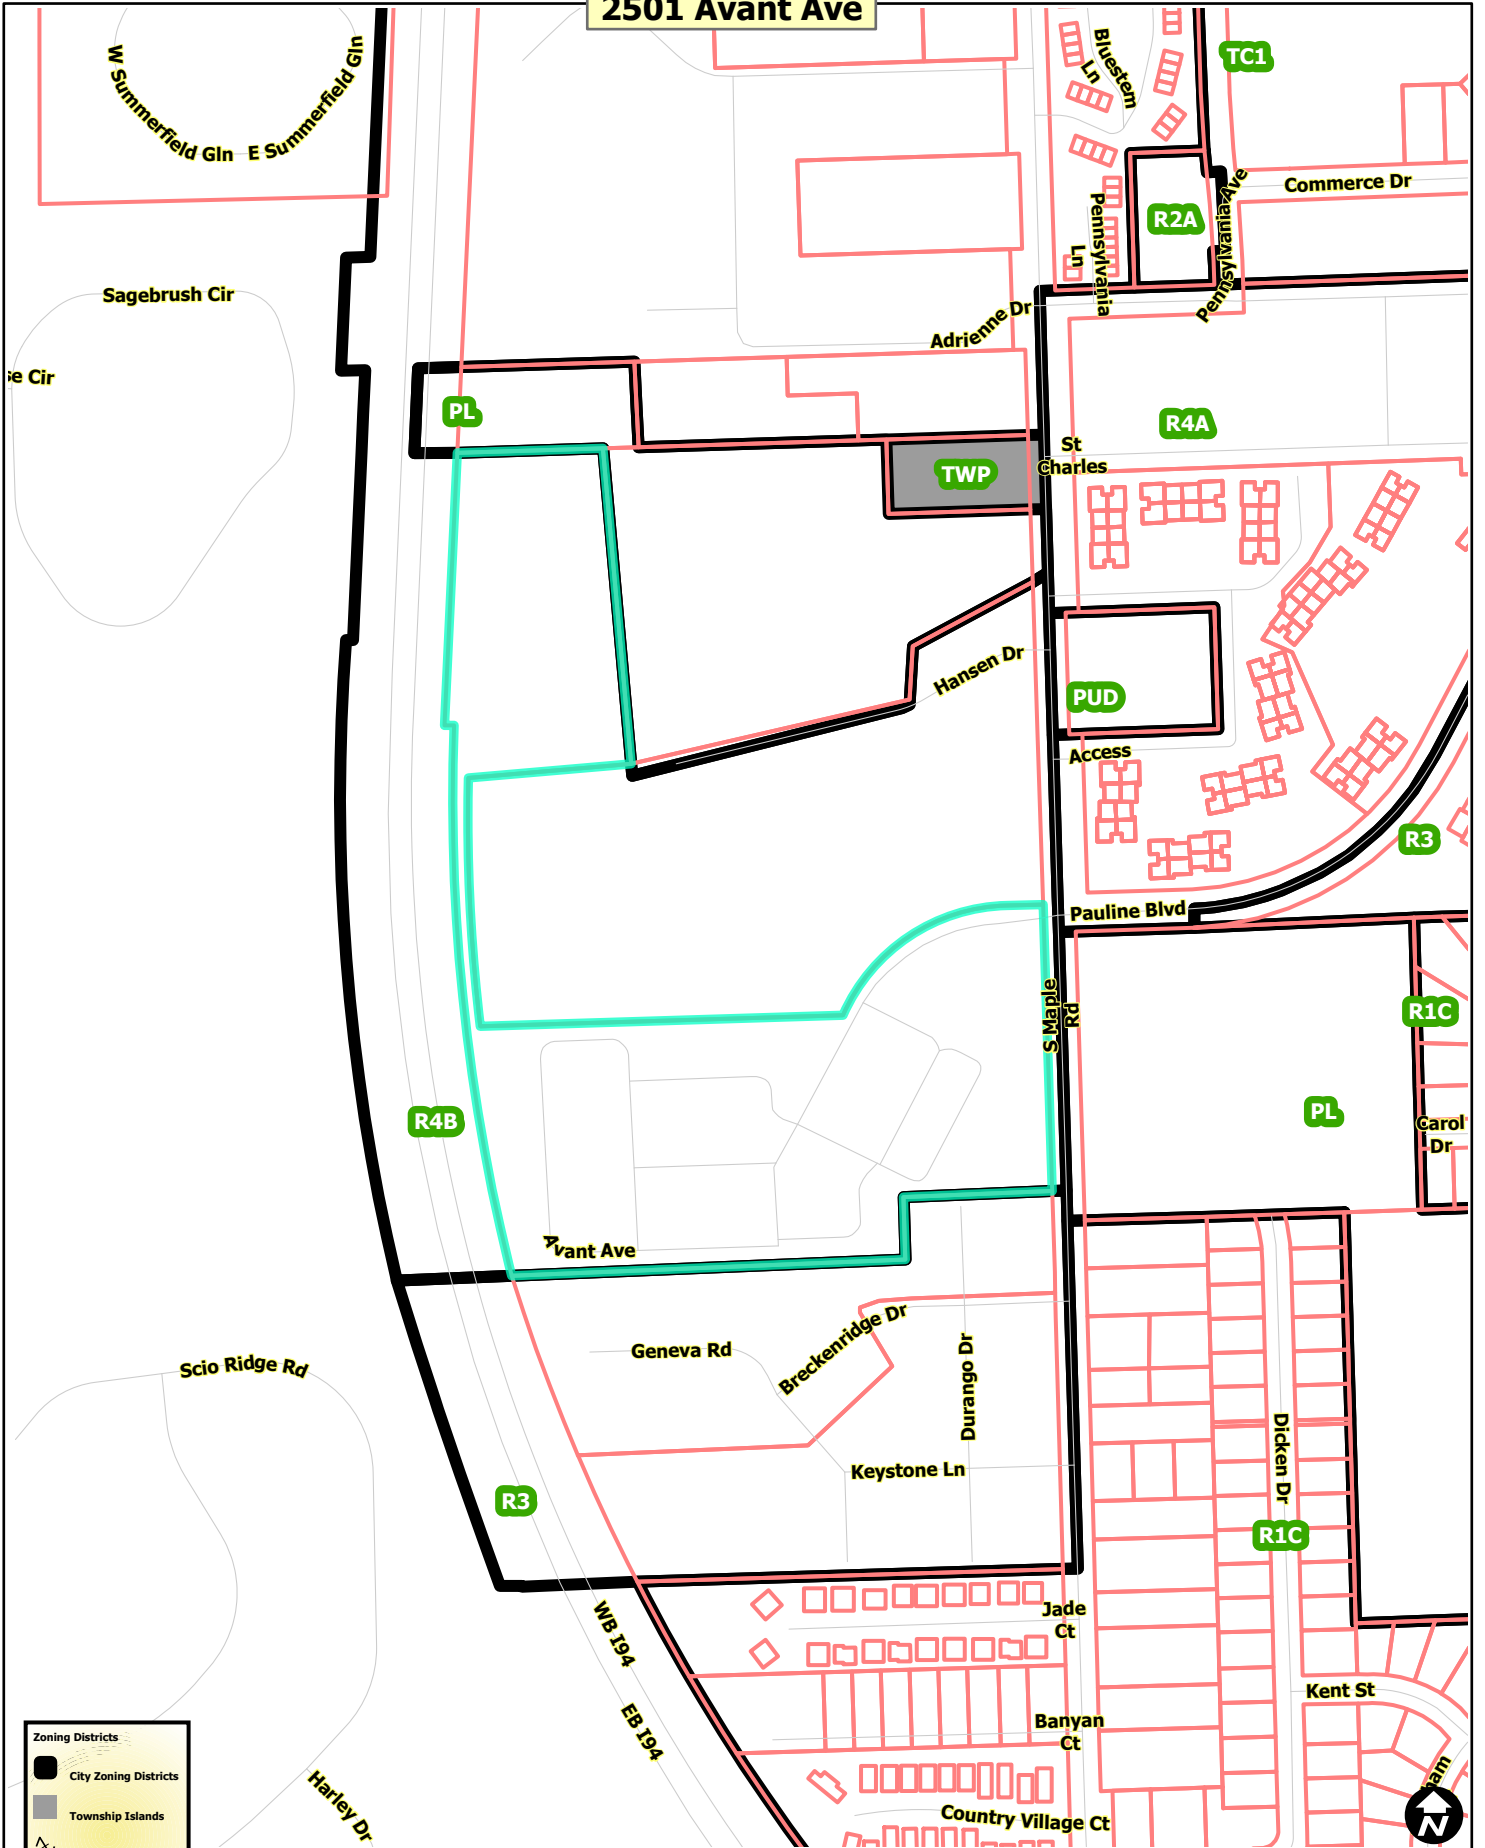

2501 Avant Ave

Zoning Districts

- City Zoning Districts
- Township Islands
- Railroads
- Huron River
- Tax Parcels

Map date: 12/20/2023
 Any aerial imagery is circa 2023 unless otherwise noted
 Terms of use: www.a2gov.org/terms